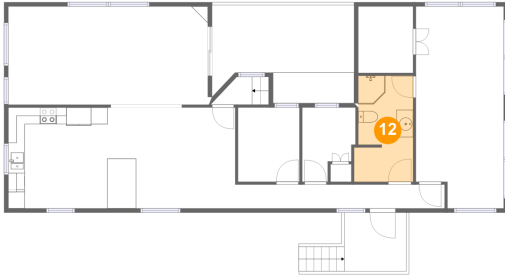

**820 Old National Pike, Claysville, Pennsylvania
15323, United States**

12 Floor 2 - Bath

Dimensions: 7'1" x 12'8"
Area: 84 sq. ft
Counted as living area: Yes

Heated: Yes
Finished: Yes
Enclosed: Yes
Contiguous: Yes
Permitted: Yes
Wet space: Yes
Addition: No
Conversion: No