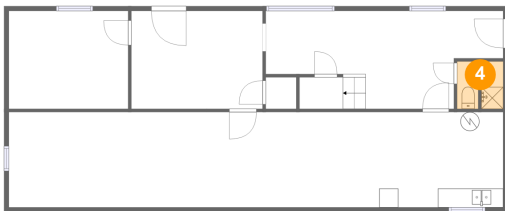

4 Floor 1 - Bath

Dimensions: 4'10" x 5'0"
Area: 24 sq. ft
Counted as living area: Yes

Heated: Yes
Finished: Yes
Enclosed: Yes
Contiguous: Yes
Permitted: Yes
Wet space: Yes
Addition: No
Conversion: No