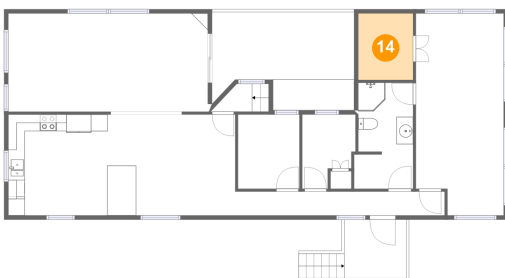

12 Floor 2 - Bath

Dimensions: 7'1" x 12'8"
Area: 84 sq. ft
Counted as living area: Yes

Heated: Yes
Finished: Yes
Enclosed: Yes
Contiguous: Yes
Permitted: Yes
Wet space: Yes
Addition: No
Conversion: No

13 Floor 2 - Dining Area

Dimensions: 11'4" x 12'1"
Area: 132 sq. ft
Counted as living area: Yes

Heated: Yes
Finished: Yes
Enclosed: Yes
Contiguous: Yes
Permitted: Yes
Wet space: No
Addition: No
Conversion: No

14 Floor 2 - W.I.C.