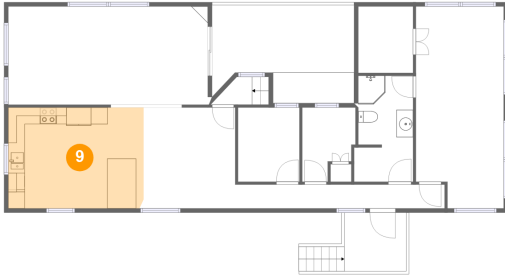

8 Floor 2 - Balcony

Dimensions: 17'0" x 11'9"
Area: 177 sq. ft
Counted as living area: No

Heated: No
Finished: Yes
Enclosed: No
Contiguous: Yes
Permitted: Yes
Wet space: No
Addition: No
Conversion: No

820 Old National Pike, Claysville, Pennsylvania 15323, United States

9 Floor 2 - Kitchen

Dimensions: 16'2" x 12'1"
Area: 195 sq. ft
Counted as living area: Yes

Heated: Yes
Finished: Yes
Enclosed: Yes
Contiguous: Yes
Permitted: Yes
Wet space: No
Addition: No
Conversion: No