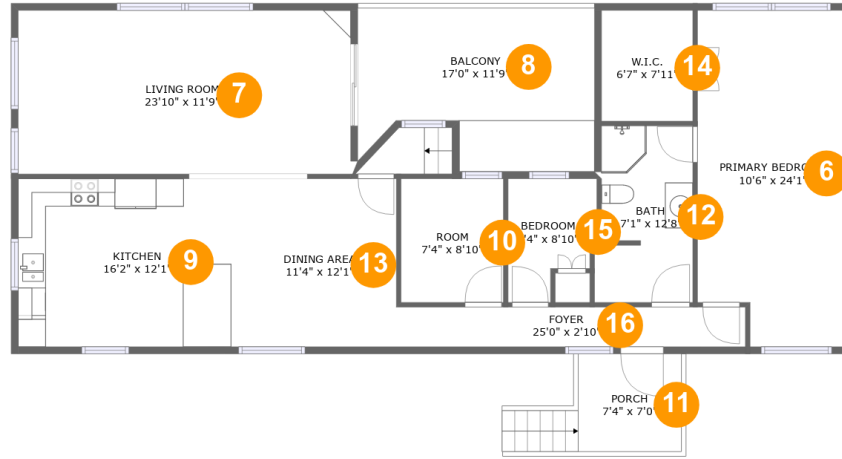

 **2,734**
Total sqft

820 Old National Pike, Claysville, Pennsylvania 15323, United States

Room dimensions

Floor 1

Total sqft: 1157 Living area: 595

#		Dimensions	sqft	Counted as living area
1	Room	12'7" x 10'4"	130 sq. ft	Yes
2	Room	13'10" x 10'4"	143 sq. ft	Yes
3	Recreation Room	25'1" x 10'4"	217 sq. ft	Yes
4	Bath	4'10" x 5'0"	24 sq. ft	Yes
5	Utility	52'3" x 10'1"	525 sq. ft	No

820 Old National Pike, Claysville, Pennsylvania 15323, United States

Room dimensions

Floor 2

Total sqft: 1577 Living area: 1330

#		Dimensions	sqft	Counted as living area
6	Primary Bedroom	10'6" x 24'1"	241 sq. ft	Yes
7	Living Room	23'10" x 11'9"	280 sq. ft	Yes
8	Balcony	17'0" x 11'9"	177 sq. ft	No
9	Kitchen	16'2" x 12'1"	195 sq. ft	Yes
10	Room	7'4" x 8'10"	65 sq. ft	Yes
11	Porch	7'4" x 7'0"	70 sq. ft	No
12	Bath	7'1" x 12'8"	84 sq. ft	Yes
13	Dining Area	11'4" x 12'1"	132 sq. ft	Yes
14	W.I.C.	6'7" x 7'11"	52 sq. ft	Yes
15	Bedroom	6'4" x 8'10"	47 sq. ft	Yes
16	Foyer	25'0" x 2'10"	71 sq. ft	Yes

820 Old National Pike, Claysville, Pennsylvania 15323, United States

1 Floor 1 - Room

Dimensions: 12'7" x 10'4"
Area: 130 sq. ft
Counted as living area: Yes

Heated: Yes
Finished: Yes
Enclosed: Yes
Contiguous: Yes
Permitted: Yes
Wet space: No
Addition: No
Conversion: No

16 Floor 2 - Foyer

Dimensions: 25'0" x 2'10"
Area: 71 sq. ft
Counted as living area: Yes

Heated: Yes
Finished: Yes
Enclosed: Yes
Contiguous: Yes
Permitted: Yes
Wet space: No
Addition: No
Conversion: No