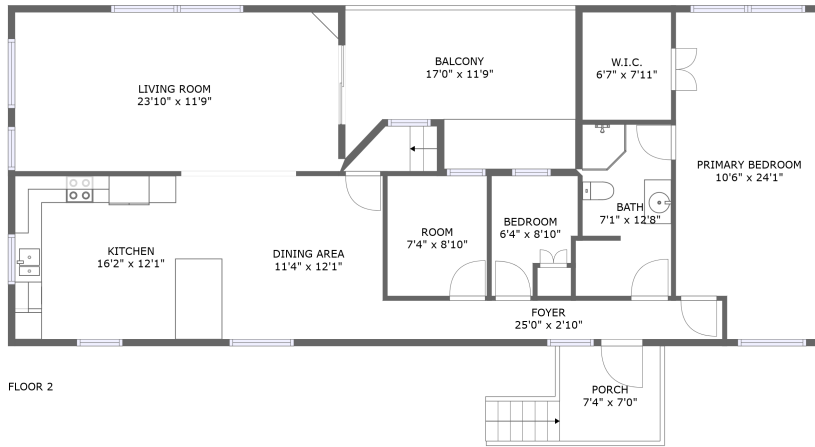

820 Old National Pike, Claysville, Pennsylvania 15323, United States

Property summary

 **0** Garages

 **2** Bedrooms

 **1** Bathrooms

 **1** Half baths

 **2** Floors

 **1,925**
Gross living
area sqft

 **2,734**
Total sqft

820 Old National Pike, Claysville, Pennsylvania 15323, United States

Room dimensions

Floor 1

Total sqft: 1157 Living area: 595

#		Dimensions	sqft	Counted as living area
1	Room	12'7" x 10'4"	130 sq. ft	Yes
2	Room	13'10" x 10'4"	143 sq. ft	Yes
3	Recreation Room	25'1" x 10'4"	217 sq. ft	Yes
4	Bath	4'10" x 5'0"	24 sq. ft	Yes
5	Utility	52'3" x 10'1"	525 sq. ft	No

820 Old National Pike, Claysville, Pennsylvania 15323, United States

Room dimensions

Floor 2

Total sqft: 1577 Living area: 1330

#		Dimensions	sqft	Counted as living area
6	Primary Bedroom	10'6" x 24'1"	241 sq. ft	Yes
7	Living Room	23'10" x 11'9"	280 sq. ft	Yes
8	Balcony	17'0" x 11'9"	177 sq. ft	No
9	Kitchen	16'2" x 12'1"	195 sq. ft	Yes
10	Room	7'4" x 8'10"	65 sq. ft	Yes
11	Porch	7'4" x 7'0"	70 sq. ft	No
12	Bath	7'1" x 12'8"	84 sq. ft	Yes
13	Dining Area	11'4" x 12'1"	132 sq. ft	Yes
14	W.I.C.	6'7" x 7'11"	52 sq. ft	Yes
15	Bedroom	6'4" x 8'10"	47 sq. ft	Yes
16	Foyer	25'0" x 2'10"	71 sq. ft	Yes

820 Old National Pike, Claysville, Pennsylvania 15323, United States

1 Floor 1 - Room

Dimensions: 12'7" x 10'4"
Area: 130 sq. ft
Counted as living area: Yes

Heated: Yes
Finished: Yes
Enclosed: Yes
Contiguous: Yes
Permitted: Yes
Wet space: No
Addition: No
Conversion: No