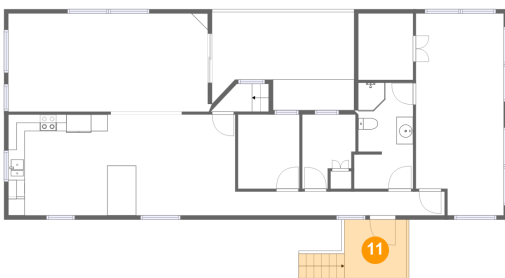

9 Floor 2 - Kitchen

Dimensions: 16'2" x 12'1"
Area: 195 sq. ft
Counted as living area: Yes

Heated: Yes
Finished: Yes
Enclosed: Yes
Contiguous: Yes
Permitted: Yes
Wet space: No
Addition: No
Conversion: No

10 Floor 2 - Room

Dimensions: 7'4" x 8'10"
Area: 65 sq. ft
Counted as living area: Yes

Heated: Yes
Finished: Yes
Enclosed: Yes
Contiguous: Yes
Permitted: Yes
Wet space: No
Addition: No
Conversion: No

11 Floor 2 - Porch