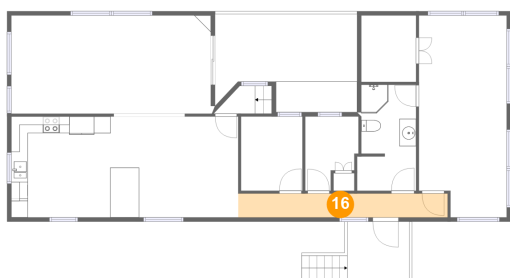

16 Floor 2 - Foyer

Dimensions: 25'0" x 2'10"
Area: 71 sq. ft
Counted as living area: Yes

Heated: Yes
Finished: Yes
Enclosed: Yes
Contiguous: Yes
Permitted: Yes
Wet space: No
Addition: No
Conversion: No