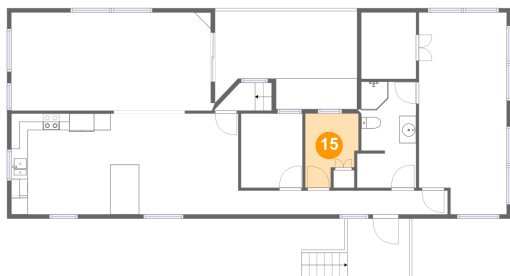

**820 Old National Pike, Claysville, Pennsylvania
15323, United States**

15 Floor 2 - Bedroom

Dimensions: 6'4" x 8'10"
Area: 47 sq. ft
Counted as living area: Yes

Heated: Yes
Finished: Yes
Enclosed: Yes
Contiguous: Yes
Permitted: Yes
Wet space: No
Addition: No
Conversion: No