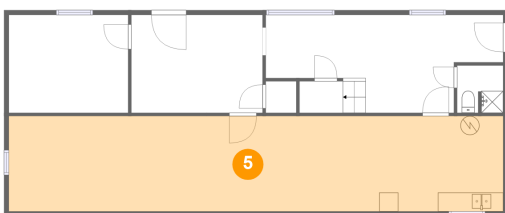

5 Floor 1 - Utility

Dimensions: 52'3" x 10'1"
Area: 525 sq. ft
Counted as living area: No

Heated: Yes
Finished: No
Enclosed: Yes
Contiguous: Yes
Permitted: Yes
Wet space: No
Addition: No
Conversion: No