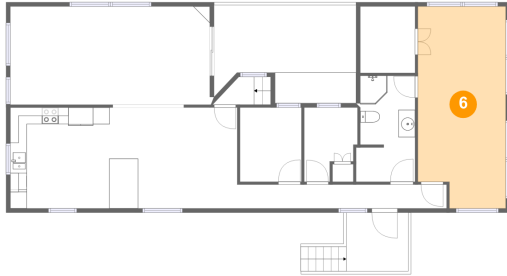

**820 Old National Pike, Claysville, Pennsylvania
15323, United States**

6 Floor 2 - Primary Bedroom

Dimensions: 10'6" x 24'1"
Area: 241 sq. ft
Counted as living area: Yes

Heated: Yes
Finished: Yes
Enclosed: Yes
Contiguous: Yes
Permitted: Yes
Wet space: No
Addition: No
Conversion: No