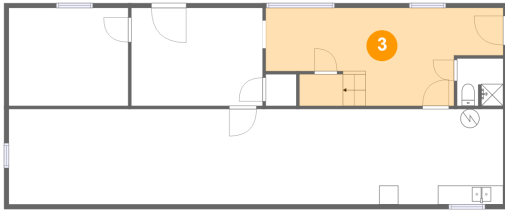

2 Floor 1 - Room

Dimensions: 13'10" x 10'4"
Area: 143 sq. ft
Counted as living area: Yes

Heated: Yes
Finished: Yes
Enclosed: Yes
Contiguous: Yes
Permitted: Yes
Wet space: No
Addition: No
Conversion: No

820 Old National Pike, Claysville, Pennsylvania 15323, United States

3 Floor 1 - Recreation Room

Dimensions: 25'1" x 10'4"
Area: 217 sq. ft
Counted as living area: Yes

Heated: Yes
Finished: Yes
Enclosed: Yes
Contiguous: Yes
Permitted: Yes
Wet space: No
Addition: No
Conversion: No