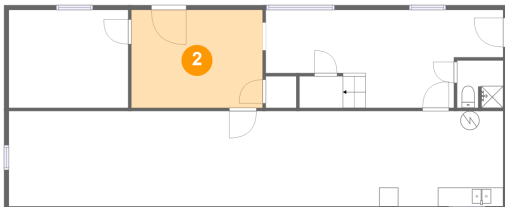

820 Old National Pike, Claysville, Pennsylvania 15323, United States

1 Floor 1 - Room

Dimensions: 12'7" x 10'4"
Area: 130 sq. ft
Counted as living area: Yes

Heated: Yes
Finished: Yes
Enclosed: Yes
Contiguous: Yes
Permitted: Yes
Wet space: No
Addition: No
Conversion: No

2 Floor 1 - Room

Dimensions: 13'10" x 10'4"
Area: 143 sq. ft
Counted as living area: Yes

Heated: Yes
Finished: Yes
Enclosed: Yes
Contiguous: Yes
Permitted: Yes
Wet space: No
Addition: No
Conversion: No

820 Old National Pike, Claysville, Pennsylvania 15323, United States

3 Floor 1 - Recreation Room

Dimensions: 25'1" x 10'4"
Area: 217 sq. ft
Counted as living area: Yes

Heated: Yes
Finished: Yes
Enclosed: Yes
Contiguous: Yes
Permitted: Yes
Wet space: No
Addition: No
Conversion: No