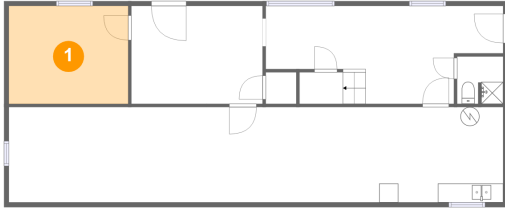

820 Old National Pike, Claysville, Pennsylvania 15323, United States

Room dimensions

Floor 2

Total sqft: 1577 Living area: 1330

#		Dimensions	sqft	Counted as living area
6	Primary Bedroom	10'6" x 24'1"	241 sq. ft	Yes
7	Living Room	23'10" x 11'9"	280 sq. ft	Yes
8	Balcony	17'0" x 11'9"	177 sq. ft	No
9	Kitchen	16'2" x 12'1"	195 sq. ft	Yes
10	Room	7'4" x 8'10"	65 sq. ft	Yes
11	Porch	7'4" x 7'0"	70 sq. ft	No
12	Bath	7'1" x 12'8"	84 sq. ft	Yes
13	Dining Area	11'4" x 12'1"	132 sq. ft	Yes
14	W.I.C.	6'7" x 7'11"	52 sq. ft	Yes
15	Bedroom	6'4" x 8'10"	47 sq. ft	Yes
16	Foyer	25'0" x 2'10"	71 sq. ft	Yes

820 Old National Pike, Claysville, Pennsylvania 15323, United States

1 Floor 1 - Room

Dimensions: 12'7" x 10'4"
Area: 130 sq. ft
Counted as living area: Yes

Heated: Yes
Finished: Yes
Enclosed: Yes
Contiguous: Yes
Permitted: Yes
Wet space: No
Addition: No
Conversion: No