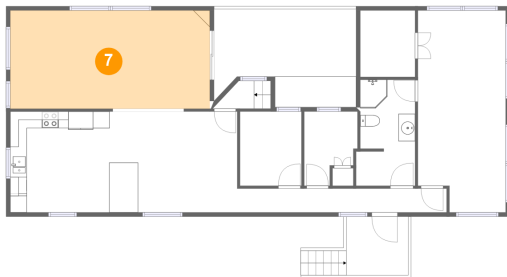

7 Floor 2 - Living Room

Dimensions: 23'10" x 11'9"
Area: 280 sq. ft
Counted as living area: Yes

Heated: Yes
Finished: Yes
Enclosed: Yes
Contiguous: Yes
Permitted: Yes
Wet space: No
Addition: No
Conversion: No