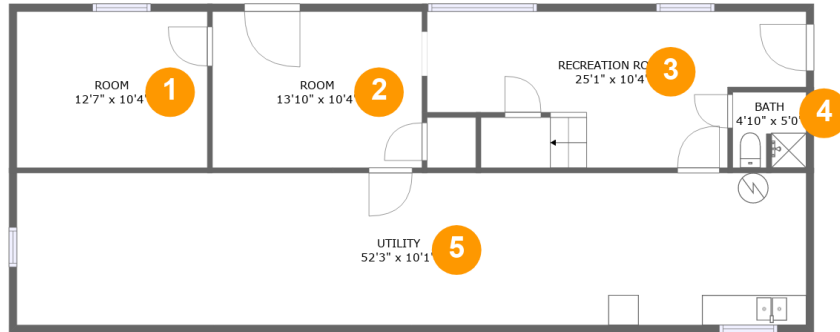

 **2,734**
Total sqft

820 Old National Pike, Claysville, Pennsylvania 15323, United States

Room dimensions

Floor 1

Total sqft: 1157 Living area: 595

#		Dimensions	sqft	Counted as living area
1	Room	12'7" x 10'4"	130 sq. ft	Yes
2	Room	13'10" x 10'4"	143 sq. ft	Yes
3	Recreation Room	25'1" x 10'4"	217 sq. ft	Yes
4	Bath	4'10" x 5'0"	24 sq. ft	Yes
5	Utility	52'3" x 10'1"	525 sq. ft	No

820 Old National Pike, Claysville, Pennsylvania 15323, United States

Room dimensions

Floor 2

Total sqft: 1577 Living area: 1330

#		Dimensions	sqft	Counted as living area
6	Primary Bedroom	10'6" x 24'1"	241 sq. ft	Yes
7	Living Room	23'10" x 11'9"	280 sq. ft	Yes
8	Balcony	17'0" x 11'9"	177 sq. ft	No
9	Kitchen	16'2" x 12'1"	195 sq. ft	Yes
10	Room	7'4" x 8'10"	65 sq. ft	Yes
11	Porch	7'4" x 7'0"	70 sq. ft	No
12	Bath	7'1" x 12'8"	84 sq. ft	Yes
13	Dining Area	11'4" x 12'1"	132 sq. ft	Yes
14	W.I.C.	6'7" x 7'11"	52 sq. ft	Yes
15	Bedroom	6'4" x 8'10"	47 sq. ft	Yes
16	Foyer	25'0" x 2'10"	71 sq. ft	Yes