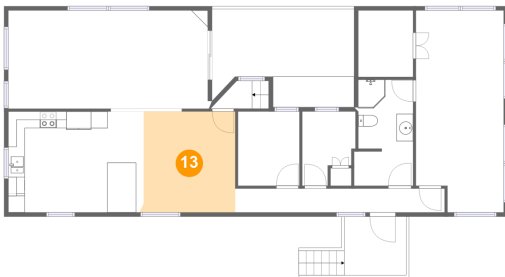

10 Floor 2 - Room

Dimensions: 7'4" x 8'10"
Area: 65 sq. ft
Counted as living area: Yes

Heated: Yes
Finished: Yes
Enclosed: Yes
Contiguous: Yes
Permitted: Yes
Wet space: No
Addition: No
Conversion: No

11 Floor 2 - Porch

Dimensions: 7'4" x 7'0"
Area: 70 sq. ft
Counted as living area: No

Heated: No
Finished: Yes
Enclosed: No
Contiguous: Yes
Permitted: Yes
Wet space: No
Addition: No
Conversion: No

**820 Old National Pike, Claysville, Pennsylvania
15323, United States**

12 Floor 2 - Bath

Dimensions: 7'1" x 12'8"
Area: 84 sq. ft
Counted as living area: Yes

Heated: Yes
Finished: Yes
Enclosed: Yes
Contiguous: Yes
Permitted: Yes
Wet space: Yes
Addition: No
Conversion: No

13 Floor 2 - Dining Area