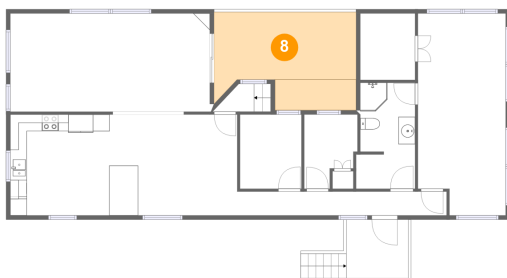

8 Floor 2 - Balcony

Dimensions: 17'0" x 11'9"
Area: 177 sq. ft
Counted as living area: No

Heated: No
Finished: Yes
Enclosed: No
Contiguous: Yes
Permitted: Yes
Wet space: No
Addition: No
Conversion: No