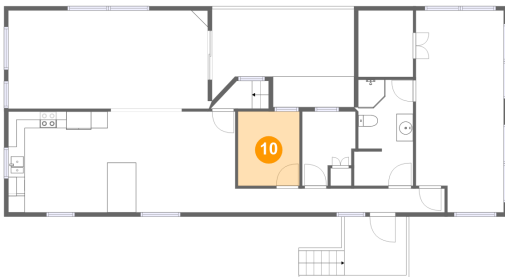

10 Floor 2 - Room

Dimensions: 7'4" x 8'10"
Area: 65 sq. ft
Counted as living area: Yes

Heated: Yes
Finished: Yes
Enclosed: Yes
Contiguous: Yes
Permitted: Yes
Wet space: No
Addition: No
Conversion: No