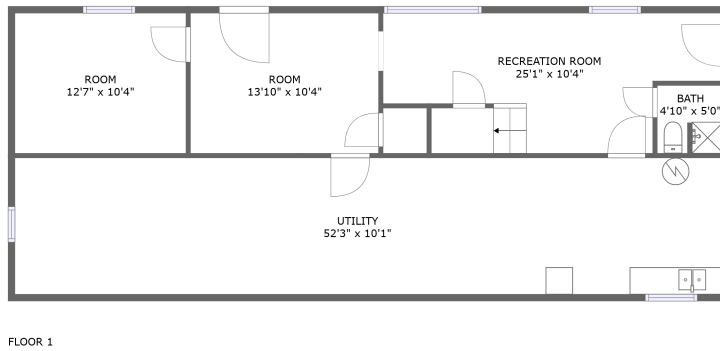

820 Old National Pike, Claysville, Pennsylvania 15323, United States

Property summary

0 Garages

2 Bedrooms

1 Bathrooms

1 Half baths

2 Floors

1,925
Gross living
area sqft

2,734
Total sqft