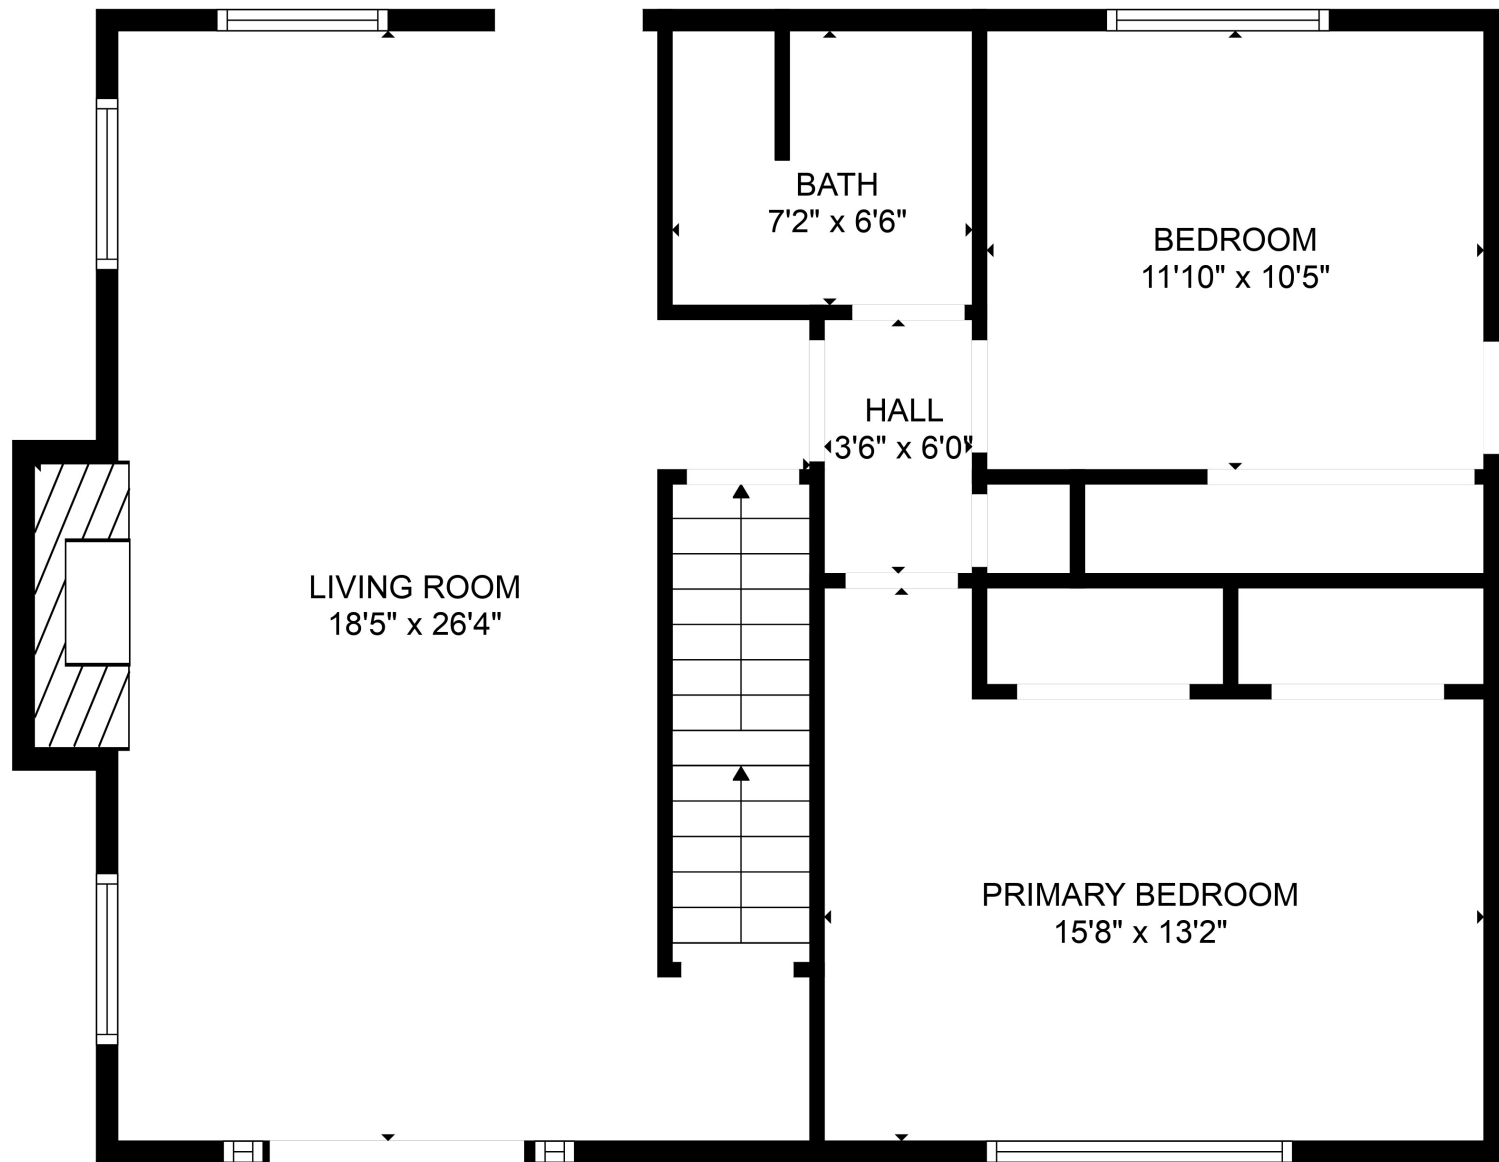

FLOOR 2

FLOOR 3

FLOOR 1

Total scanned area: 2580 sq. ft

Total scanned area: 2580 sq. ft

MEASUREMENTS ARE CALCULATED BY CUBICASA TECHNOLOGY. DEEMED HIGHLY RELIABLE BUT NOT GUARANTEED.

Total scanned area: 2580 sq. ft

MEASUREMENTS ARE CALCULATED BY CUBICASA TECHNOLOGY. DEEMED HIGHLY RELIABLE BUT NOT GUARANTEED.

Total scanned area: 2580 sq. ft

MEASUREMENTS ARE CALCULATED BY CUBICASA TECHNOLOGY. DEEMED HIGHLY RELIABLE BUT NOT GUARANTEED.