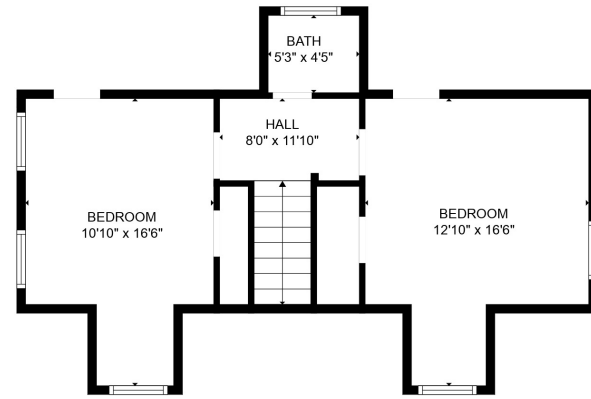

FLOOR 2

FLOOR 3

FLOOR 1

Total scanned area: 2580 sq. ft

Total scanned area: 2580 sq. ft

MEASUREMENTS ARE CALCULATED BY CUBICASA TECHNOLOGY. DEEMED HIGHLY RELIABLE BUT NOT GUARANTEED.

Total scanned area: 2580 sq. ft

MEASUREMENTS ARE CALCULATED BY CUBICASA TECHNOLOGY. DEEMED HIGHLY RELIABLE BUT NOT GUARANTEED.

Total scanned area: 2580 sq. ft

MEASUREMENTS ARE CALCULATED BY CUBICASA TECHNOLOGY. DEEMED HIGHLY RELIABLE BUT NOT GUARANTEED.