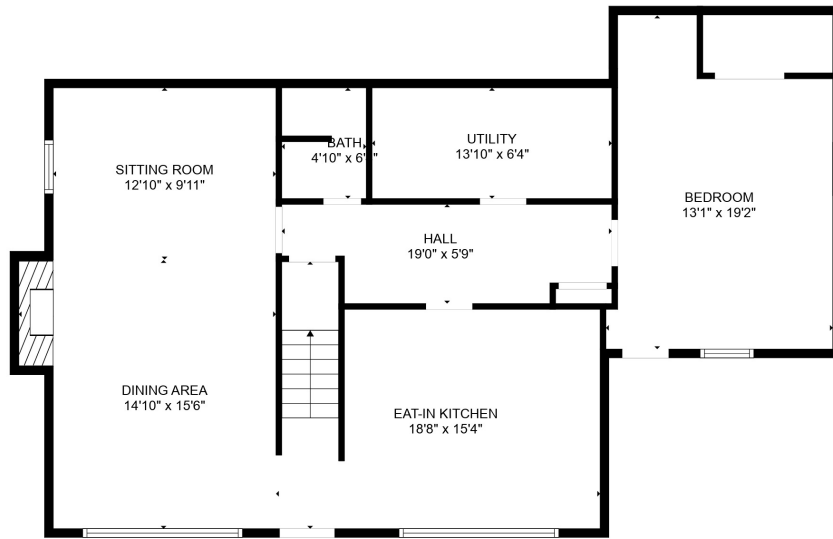

FLOOR 2

FLOOR 3

FLOOR 1

Total scanned area: 2580 sq. ft

Total scanned area: 2580 sq. ft

MEASUREMENTS ARE CALCULATED BY CUBICASA TECHNOLOGY. DEEMED HIGHLY RELIABLE BUT NOT GUARANTEED.

Total scanned area: 2580 sq. ft

MEASUREMENTS ARE CALCULATED BY CUBICASA TECHNOLOGY. DEEMED HIGHLY RELIABLE BUT NOT GUARANTEED.

Total scanned area: 2580 sq. ft

MEASUREMENTS ARE CALCULATED BY CUBICASA TECHNOLOGY. DEEMED HIGHLY RELIABLE BUT NOT GUARANTEED.