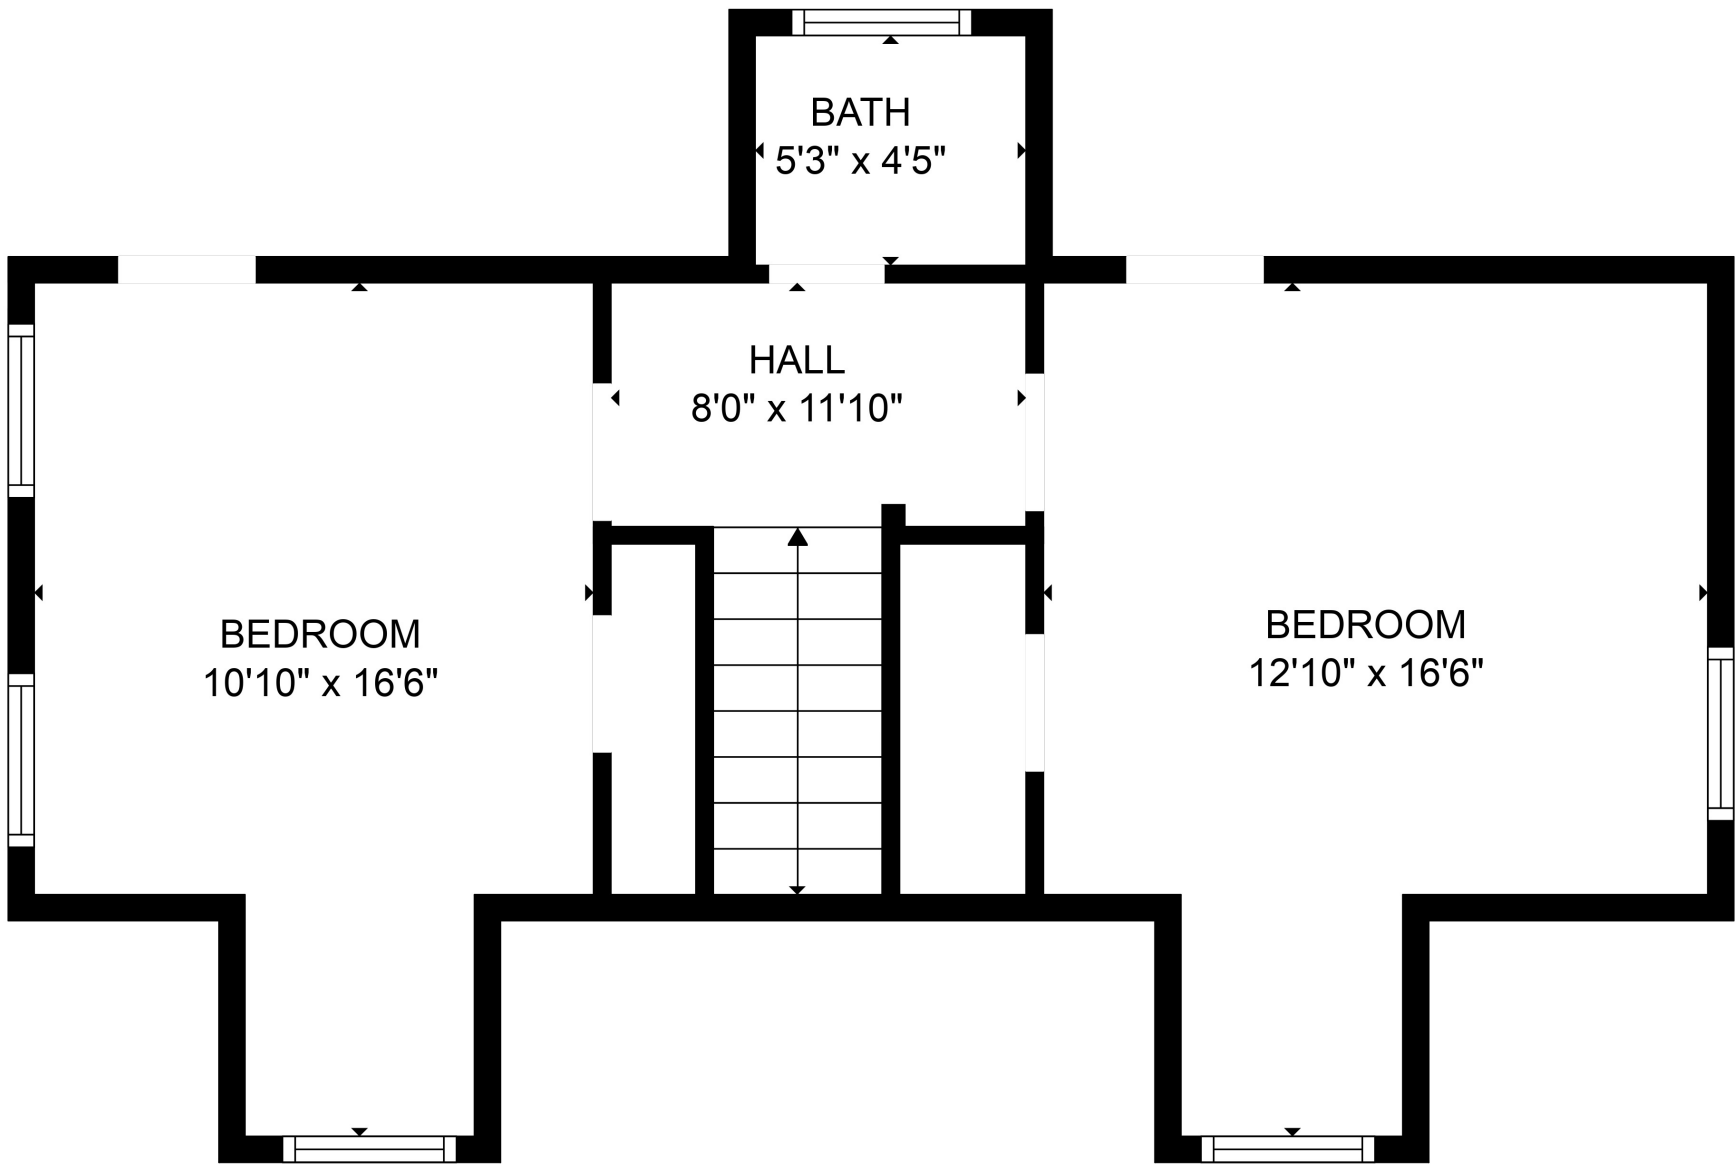

FLOOR 2

FLOOR 3

FLOOR 1

Total scanned area: 2580 sq. ft

Total scanned area: 2580 sq. ft

MEASUREMENTS ARE CALCULATED BY CUBICASA TECHNOLOGY. DEEMED HIGHLY RELIABLE BUT NOT GUARANTEED.

Total scanned area: 2580 sq. ft

MEASUREMENTS ARE CALCULATED BY CUBICASA TECHNOLOGY. DEEMED HIGHLY RELIABLE BUT NOT GUARANTEED.

Total scanned area: 2580 sq. ft

MEASUREMENTS ARE CALCULATED BY CUBICASA TECHNOLOGY. DEEMED HIGHLY RELIABLE BUT NOT GUARANTEED.