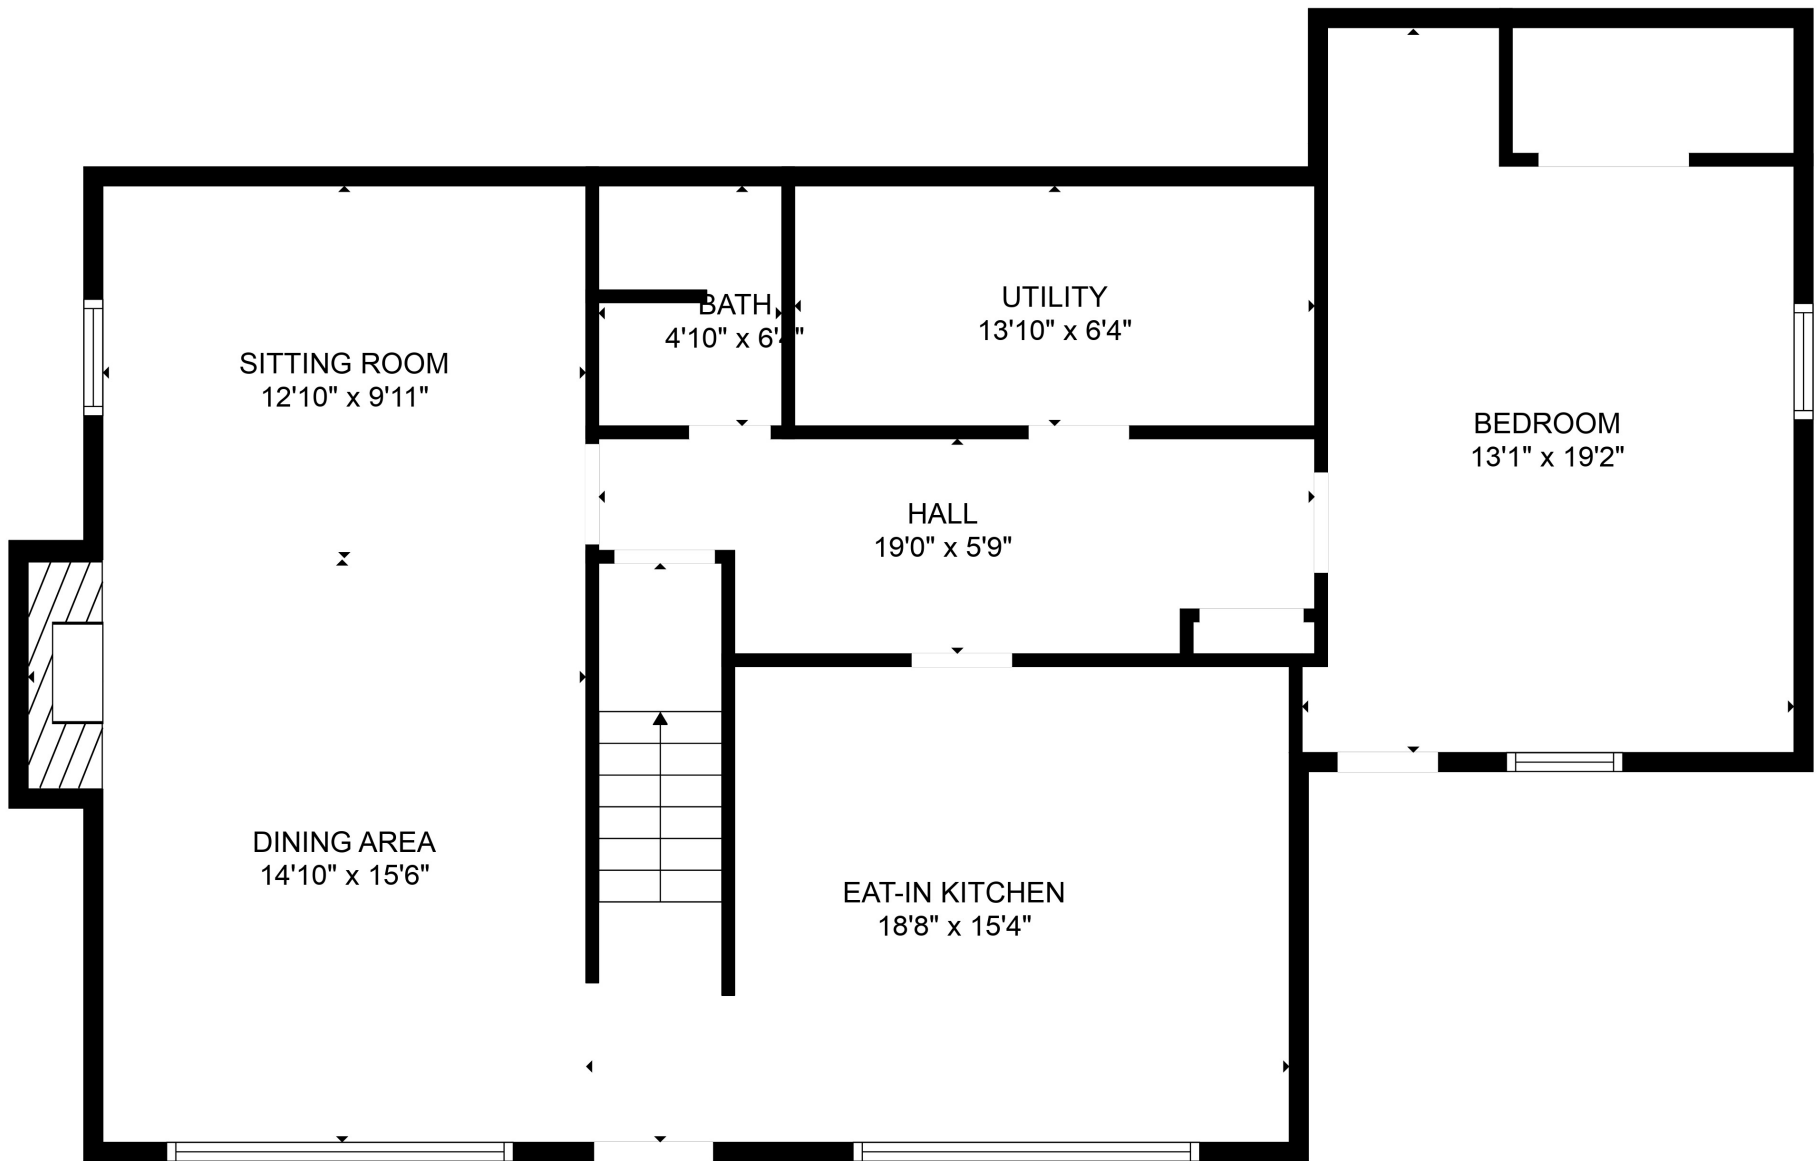

FLOOR 2

FLOOR 3

FLOOR 1

Total scanned area: 2580 sq. ft

Total scanned area: 2580 sq. ft

MEASUREMENTS ARE CALCULATED BY CUBICASA TECHNOLOGY. DEEMED HIGHLY RELIABLE BUT NOT GUARANTEED.

Total scanned area: 2580 sq. ft

MEASUREMENTS ARE CALCULATED BY CUBICASA TECHNOLOGY. DEEMED HIGHLY RELIABLE BUT NOT GUARANTEED.

Total scanned area: 2580 sq. ft

MEASUREMENTS ARE CALCULATED BY CUBICASA TECHNOLOGY. DEEMED HIGHLY RELIABLE BUT NOT GUARANTEED.