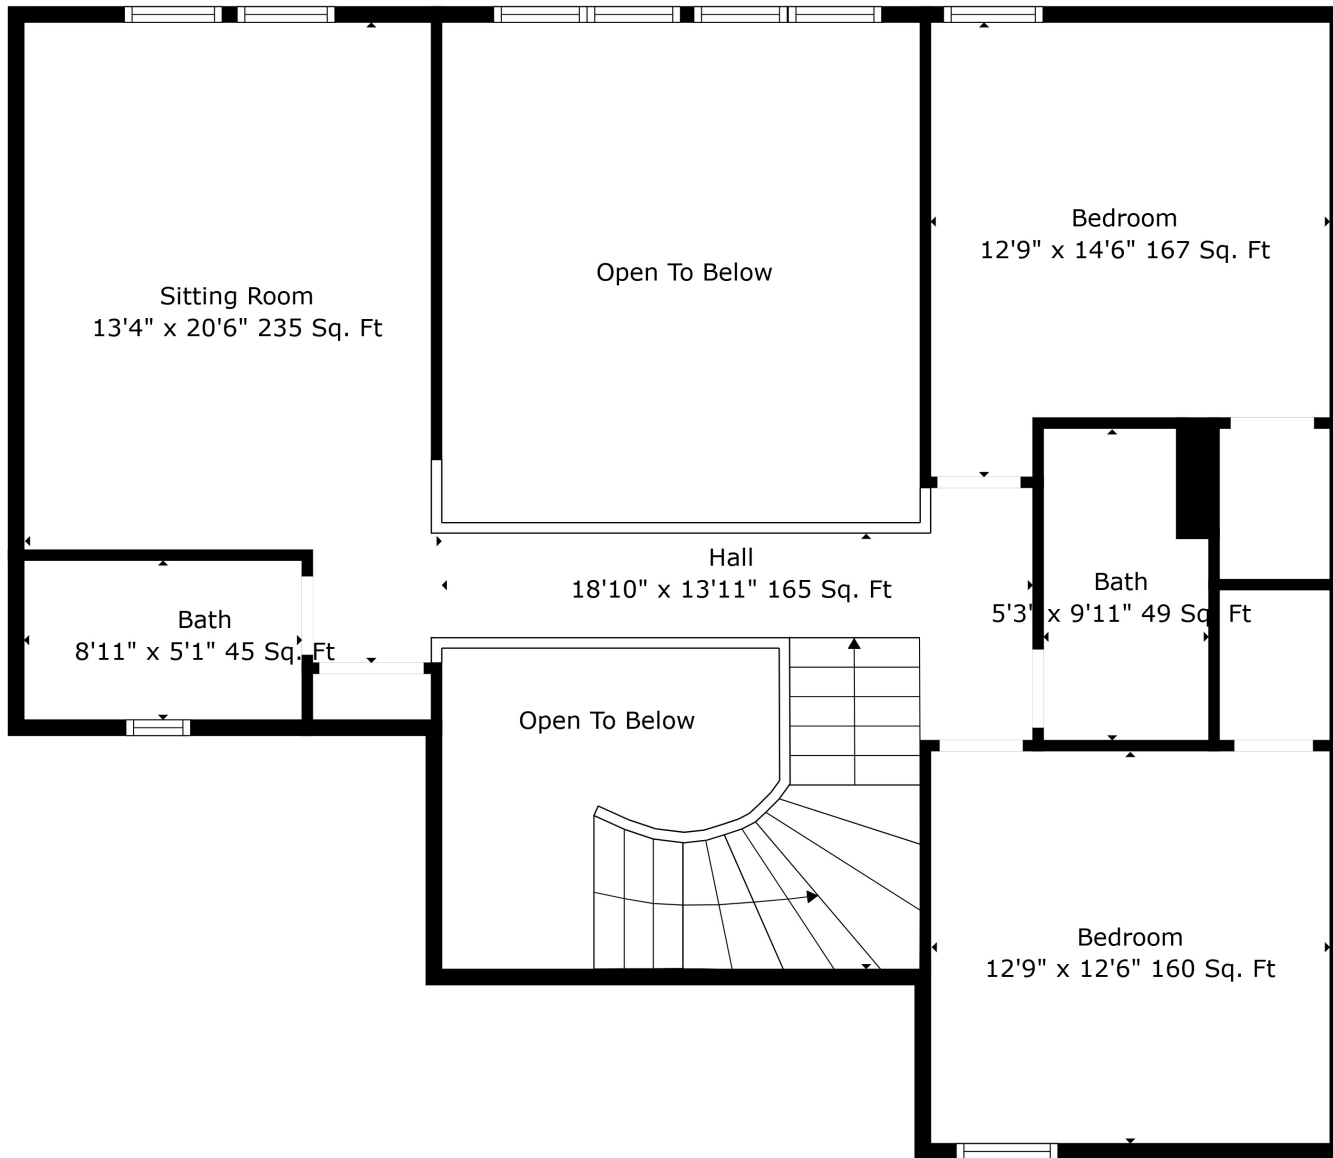

Floor 2

Floor 1

Floor 3

Total scanned area: 3953 sq. ft

Total scanned area: 3953 sq. ft

Total scanned area: 3953 sq. ft

Total scanned area: 3953 sq. ft

Measurements Are Calculated By Cubicasa Technology. Deemed Highly Reliable But Not Guaranteed.