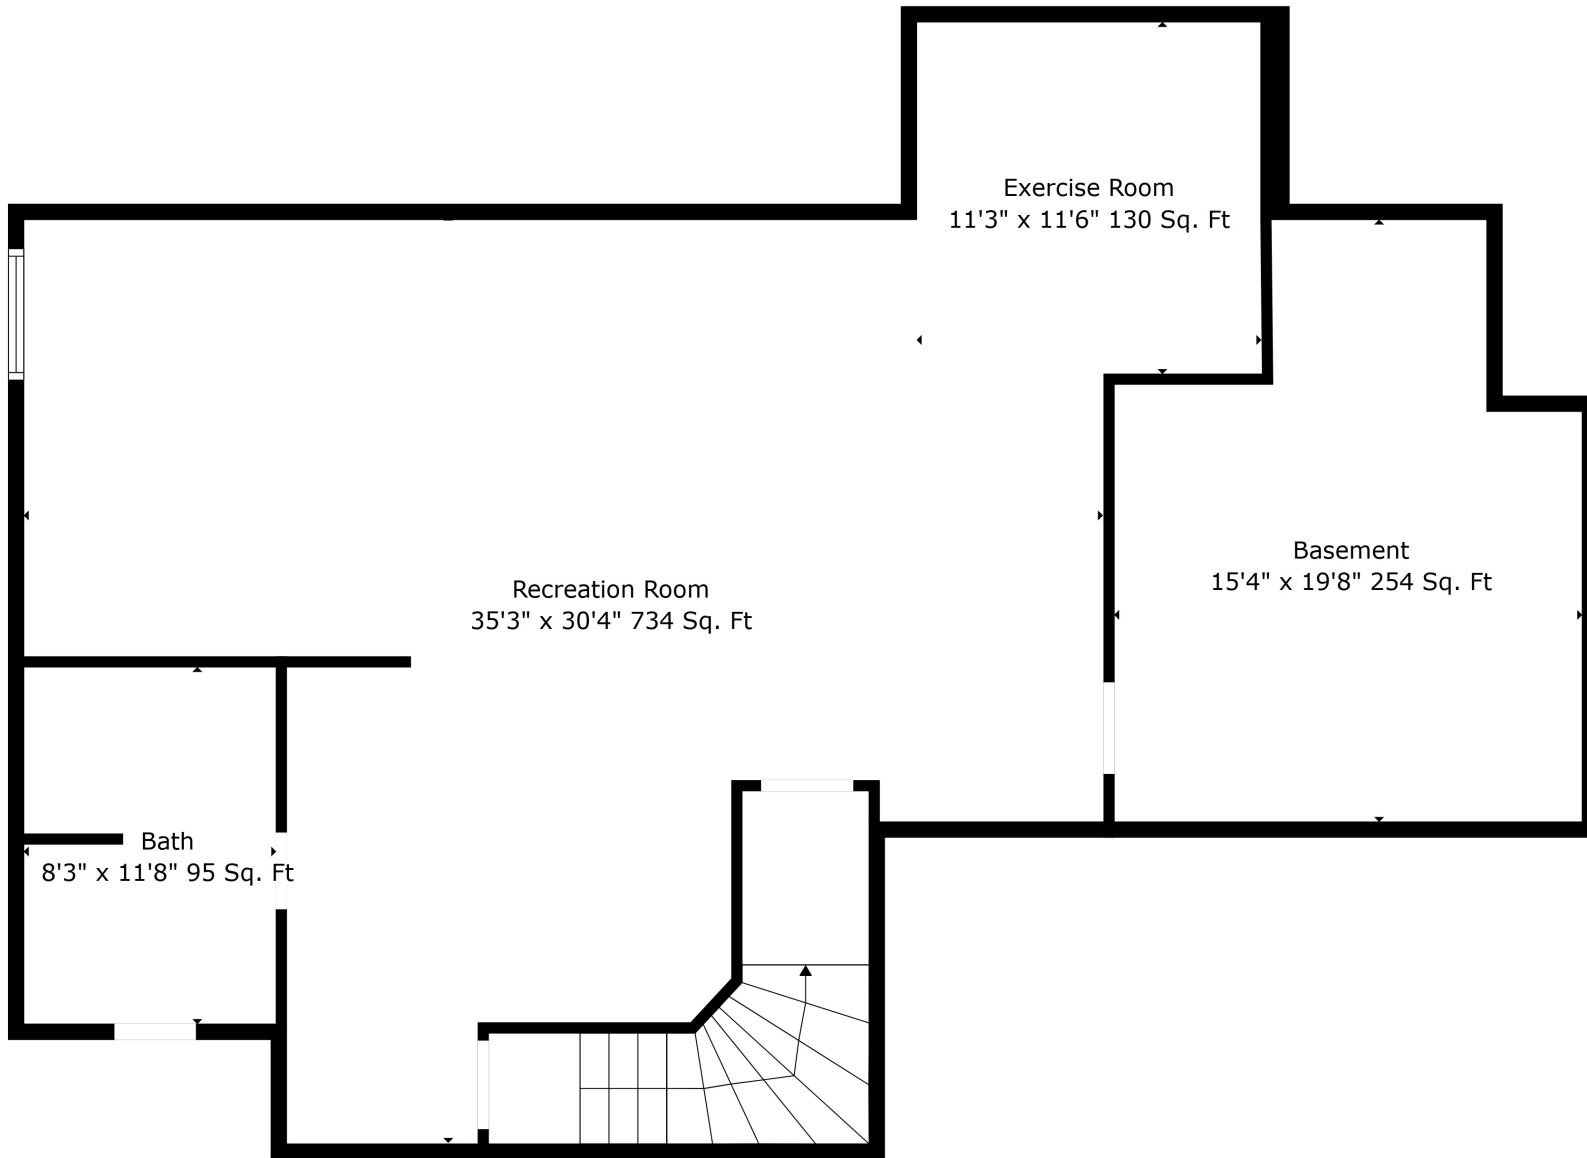

Floor 2

Floor 1

Floor 3

Total scanned area: 3953 sq. ft

Total scanned area: 3953 sq. ft

Total scanned area: 3953 sq. ft

Total scanned area: 3953 sq. ft

Measurements Are Calculated By Cubicasa Technology. Deemed Highly Reliable But Not Guaranteed.