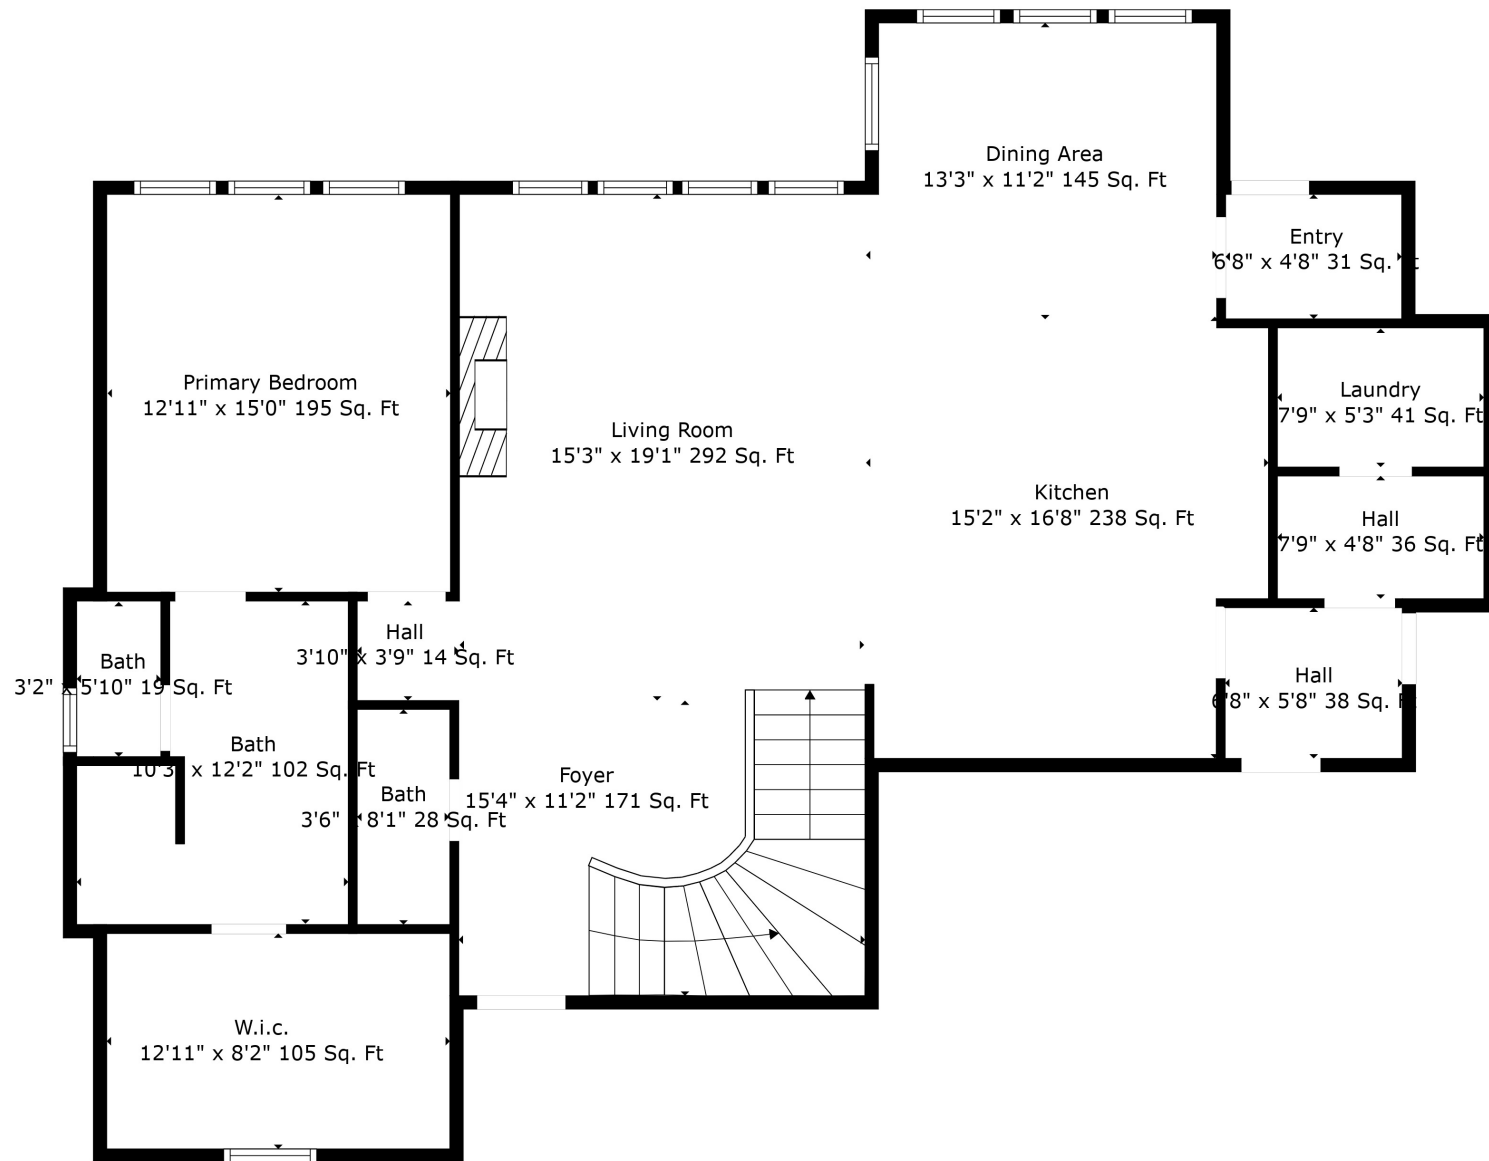

Floor 2

Floor 1

Floor 3

Total scanned area: 3953 sq. ft

Total scanned area: 3953 sq. ft

Total scanned area: 3953 sq. ft

Total scanned area: 3953 sq. ft

Measurements Are Calculated By Cubicasa Technology. Deemed Highly Reliable But Not Guaranteed.