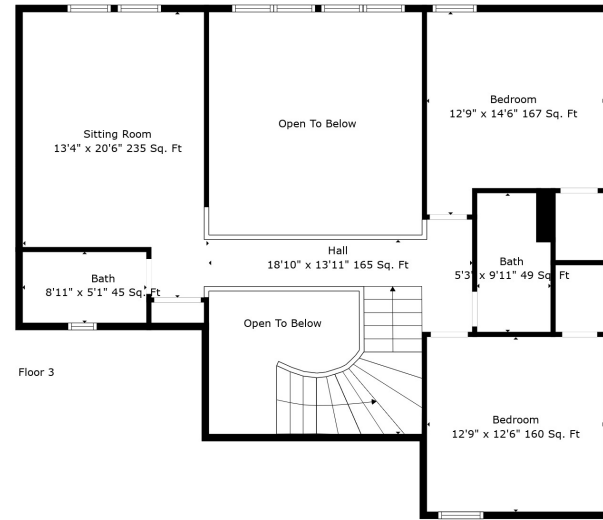

Floor 2

Floor 1

Floor 3

Total scanned area: 3953 sq. ft

Total scanned area: 3953 sq. ft

Total scanned area: 3953 sq. ft

Total scanned area: 3953 sq. ft

Measurements Are Calculated By Cubicasa Technology. Deemed Highly Reliable But Not Guaranteed.