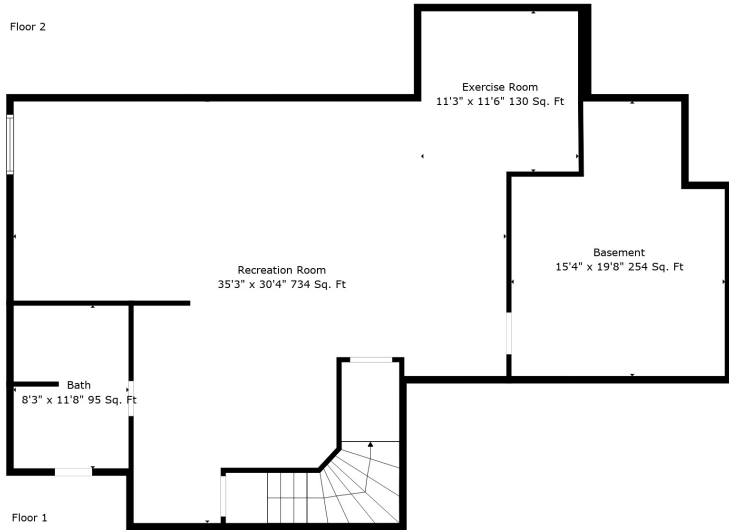

Floor 2

Floor 1

Floor 3

Total scanned area: 3953 sq. ft

Total scanned area: 3953 sq. ft

Total scanned area: 3953 sq. ft

Total scanned area: 3953 sq. ft

Measurements Are Calculated By Cubicasa Technology. Deemed Highly Reliable But Not Guaranteed.