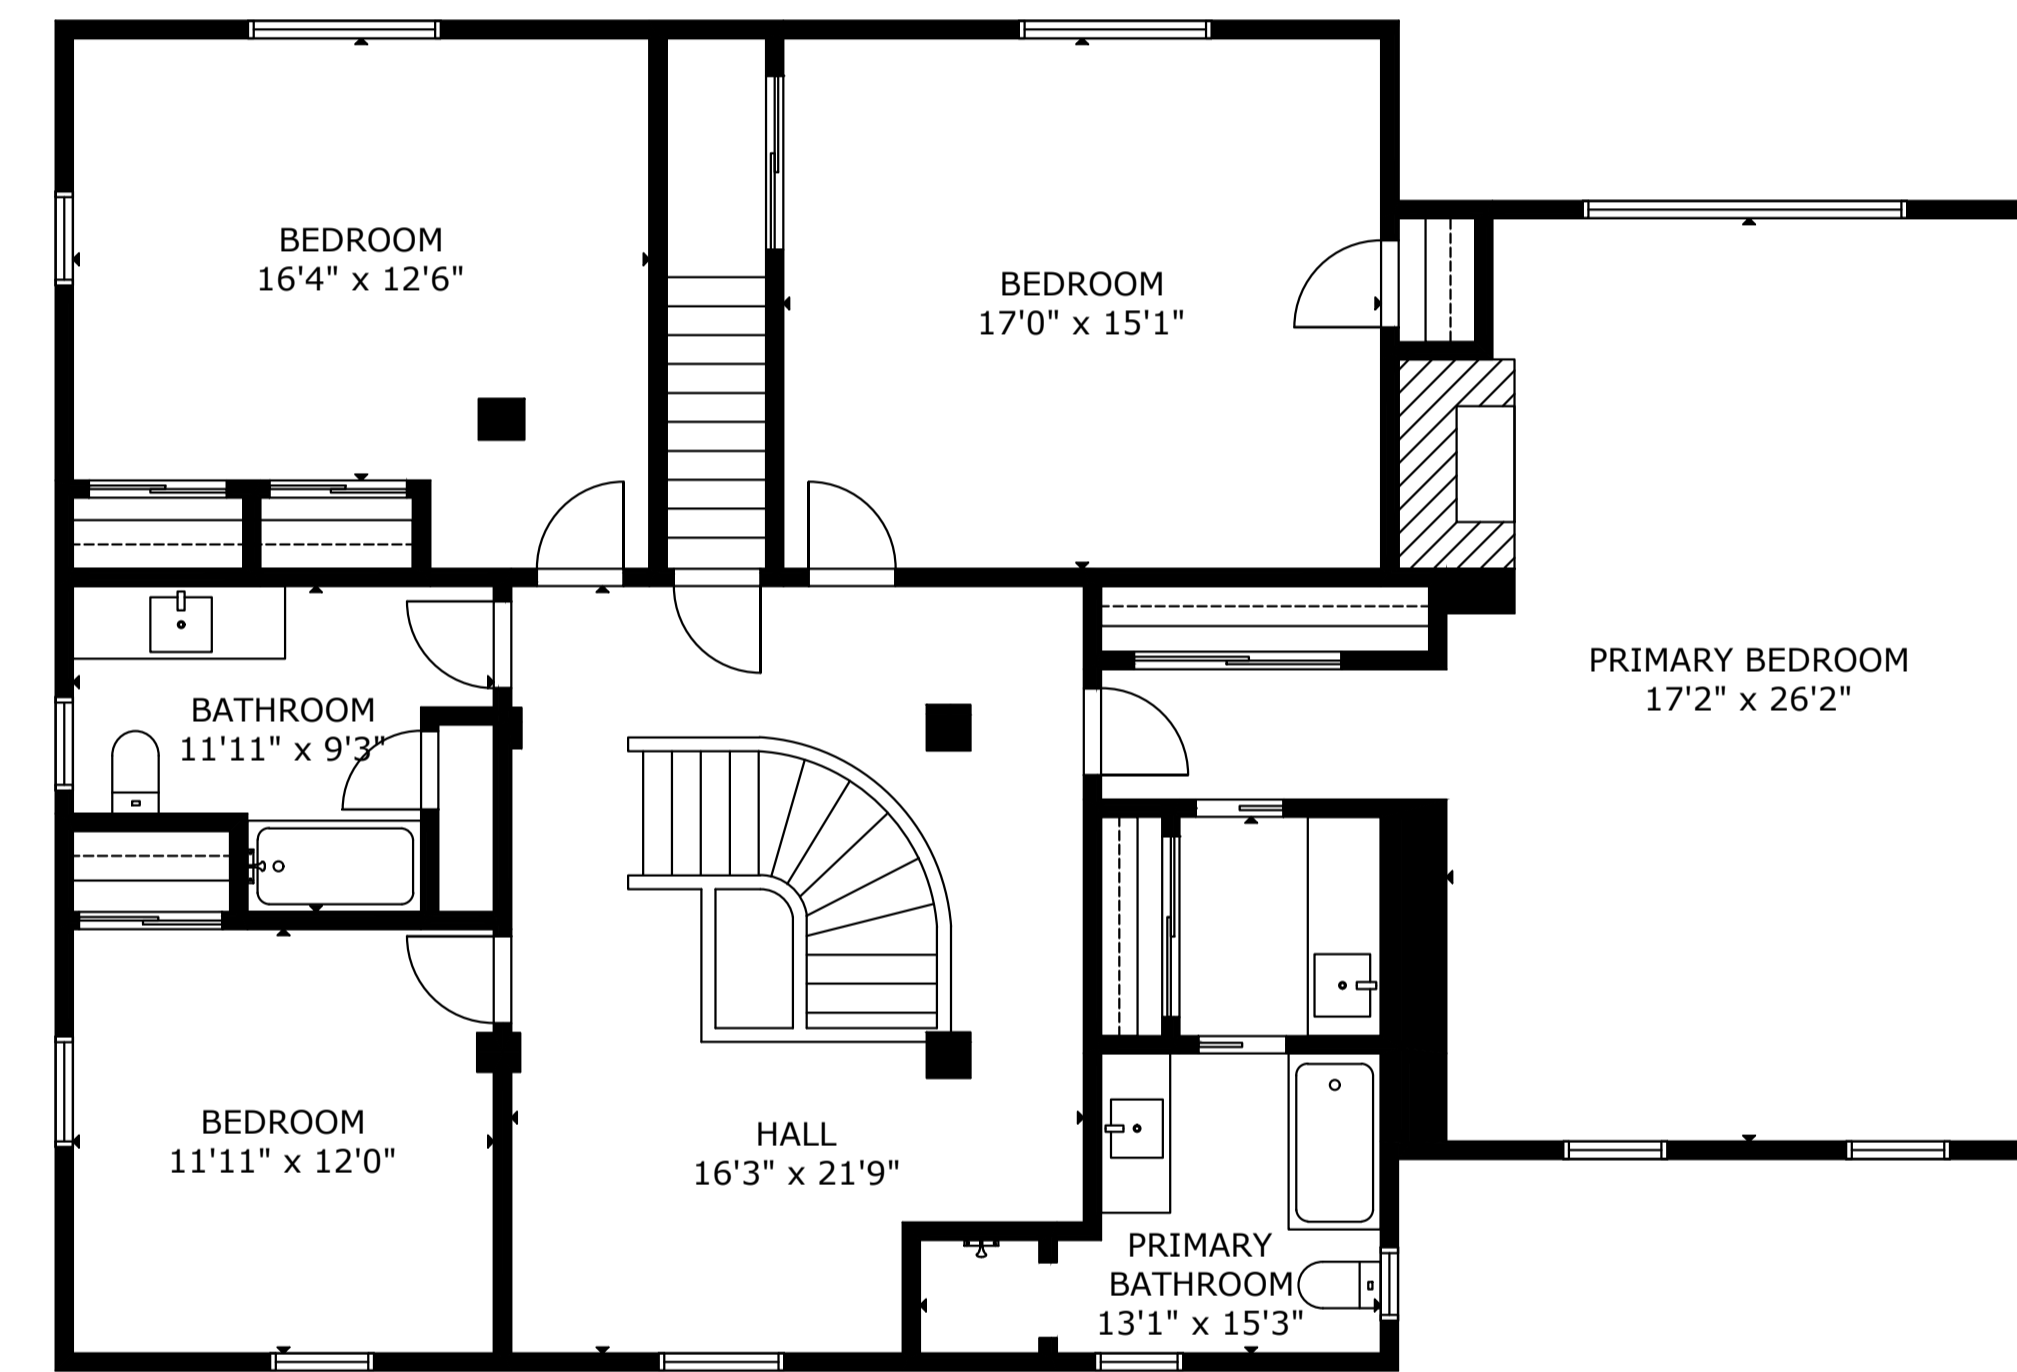

FLOOR 1

FLOOR 2

FLOOR 3

GROSS INTERNAL AREA
 TOTAL: 5,675 sq ft
 FLOOR 1: 2,781 sq ft, FLOOR 2: 1,882 sq ft, FLOOR 3: 1,012 sq ft
 EXCLUDED AREAS: PORCH: 322 sq ft, BALCONY: 511 sq ft
 SIZE AND DIMENSIONS ARE APPROXIMATE, ACTUAL MAY VARY