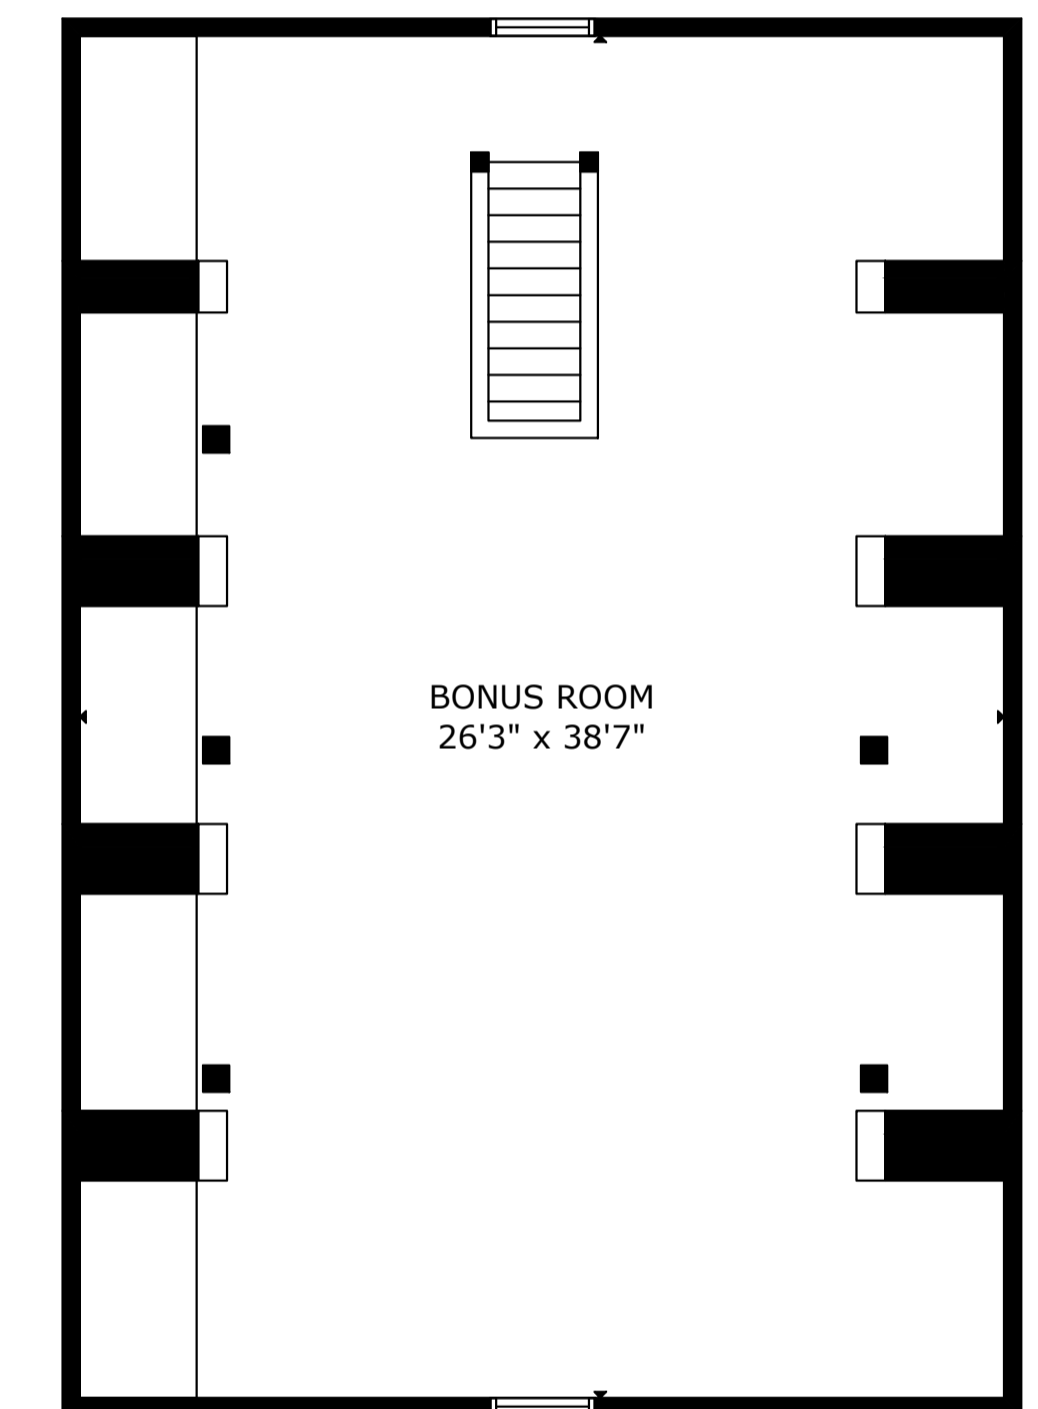

FLOOR 1

FLOOR 2

FLOOR 3

GROSS INTERNAL AREA
 TOTAL: 5,675 sq ft
 FLOOR 1: 2,781 sq ft, FLOOR 2: 1,882 sq ft, FLOOR 3: 1,012 sq ft
 EXCLUDED AREAS: PORCH: 322 sq ft, BALCONY: 511 sq ft
 SIZE AND DIMENSIONS ARE APPROXIMATE, ACTUAL MAY VARY