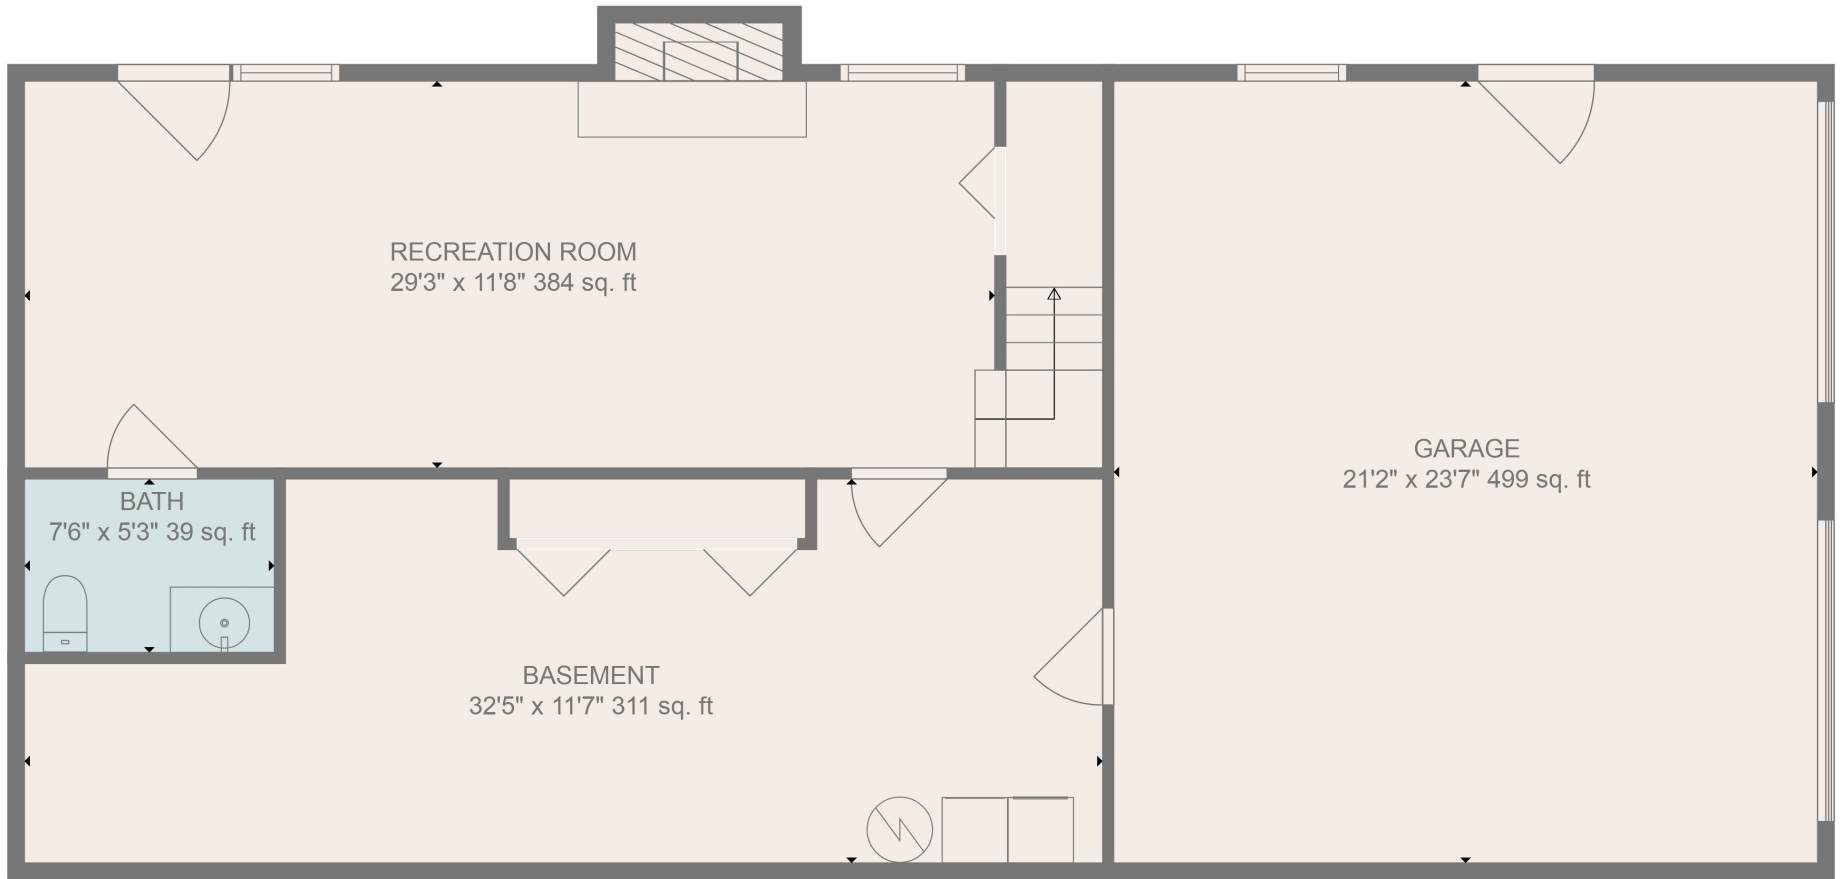

TOTAL: 1864 sq. ft
 BELOW GROUND: 456 sq. ft, FLOOR 2: 1408 sq. ft
 EXCLUDED AREAS: BASEMENT: 311 sq. ft, GARAGE: 499 sq. ft, FIREPLACE: 18 sq. ft,
 PORCH: 179 sq. ft, SCREENED PORCH: 262 sq. ft, DECK: 49 sq. ft

SIZES AND DIMENSIONS ARE APPROXIMATE, ACTUAL MAY VARY.

TOTAL: 1864 sq. ft

BELOW GROUND: 456 sq. ft, FLOOR 2: 1408 sq. ft

EXCLUDED AREAS: BASEMENT: 311 sq. ft, GARAGE: 499 sq. ft, FIREPLACE: 18 sq. ft,
PORCH: 179 sq. ft, SCREENED PORCH: 262 sq. ft, DECK: 49 sq. ft

SIZES AND DIMENSIONS ARE APPROXIMATE, ACTUAL MAY VARY.