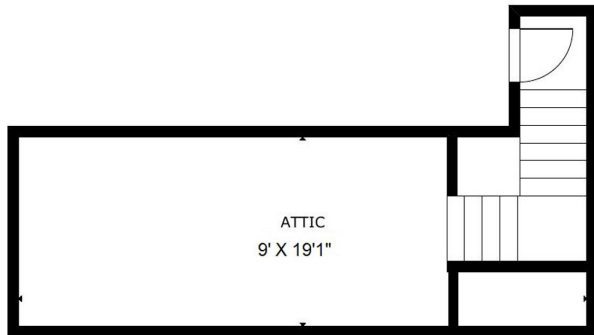

518 Turnstone Drive Durham, NC 27703

The following dimensions are approximate interior wall to wall dimensions, measured on site, from the widest portion of each room, then calculated to Feet/Inches from Rounded Decimal Feet. Information deemed reliable, but not guaranteed.