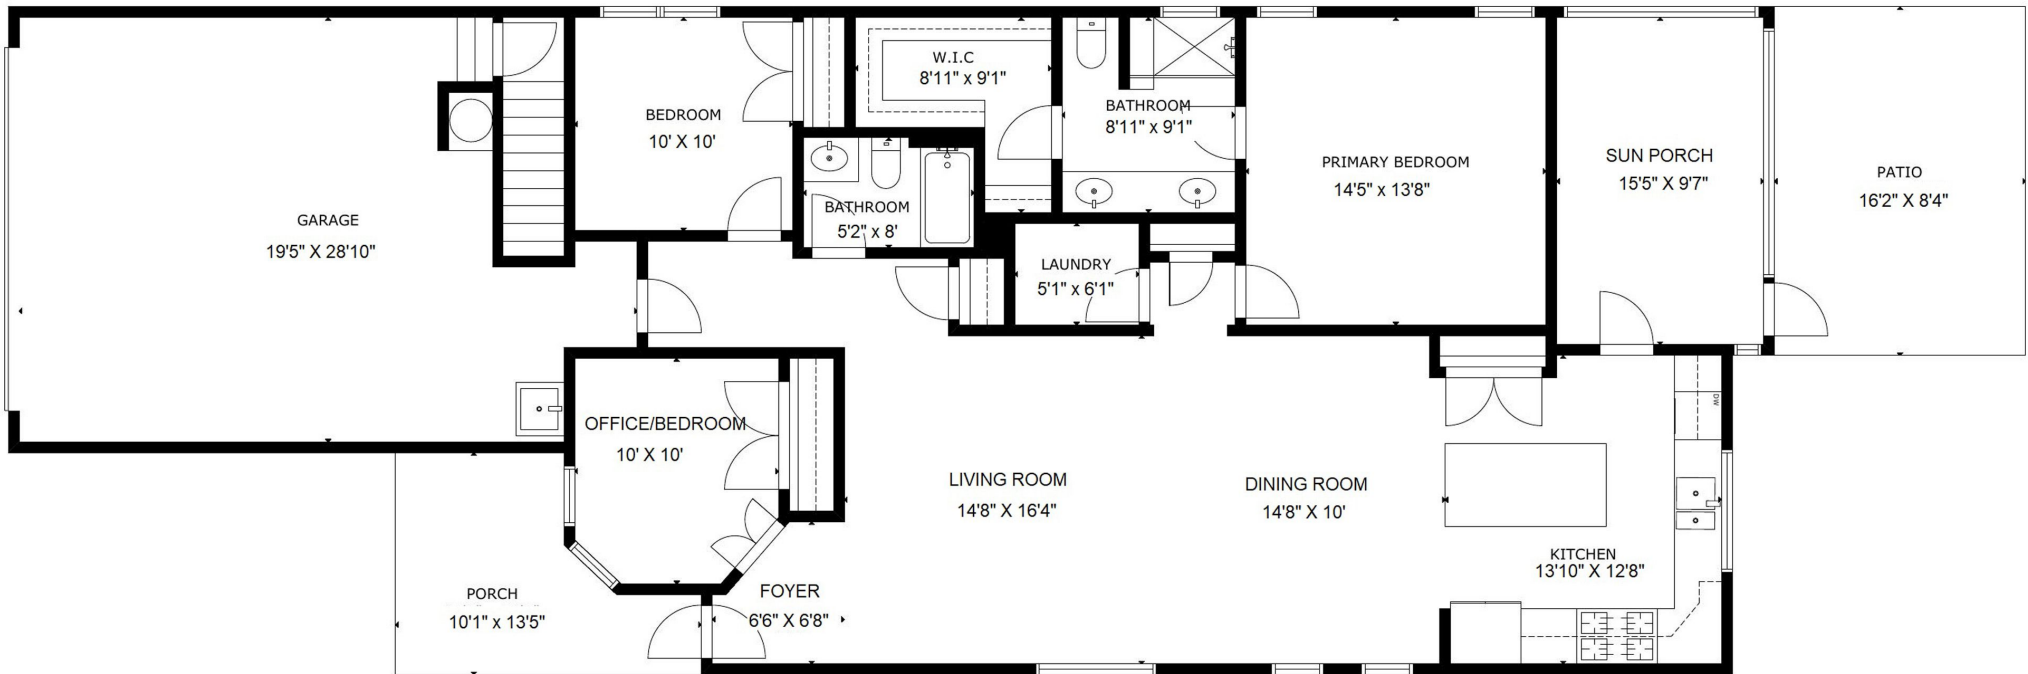

518 Turnstone Drive Durham, NC 27703

The following dimensions are approximate interior wall to wall dimensions, measured on site, from the widest portion of each room, then calculated to Feet/Inches from Rounded Decimal Feet. Information deemed reliable, but not guaranteed.