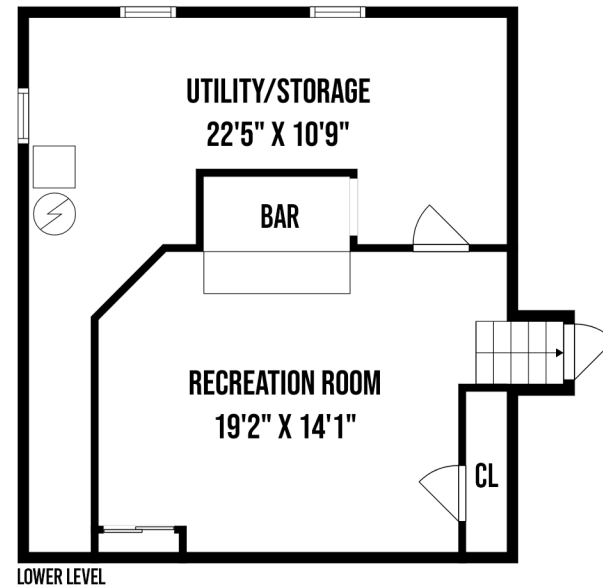

6 JOHNSFIELD COURT MELVILLE NY

PREPARED BY HOME MEDIA GROUP INC. TEL 212-731-2301

THIS FLOOR PLAN ILLUSTRATION IS AN APPROXIMATION OF EXISTING STRUCTURES AND FEATURES AND IS PROVIDED FOR CONVENIENCE ONLY WITH THE PERMISSION OF THE SELLER. ALL MEASUREMENTS ARE APPROXIMATE AND NOT GUARANTEED TO BE EXACT OR TO SCALE.