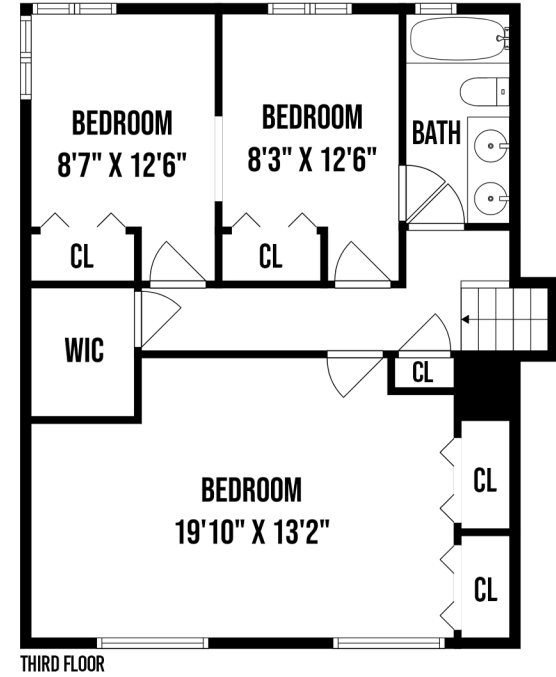

6 JOHNSFIELD COURT MELVILLE NY

PREPARED BY HOME MEDIA GROUP INC. TEL 212-731-2301

THIS FLOOR PLAN ILLUSTRATION IS AN APPROXIMATION OF EXISTING STRUCTURES AND FEATURES AND IS PROVIDED FOR CONVENIENCE ONLY WITH THE PERMISSION OF THE SELLER. ALL MEASUREMENTS ARE APPROXIMATE AND NOT GUARANTEED TO BE EXACT OR TO SCALE.