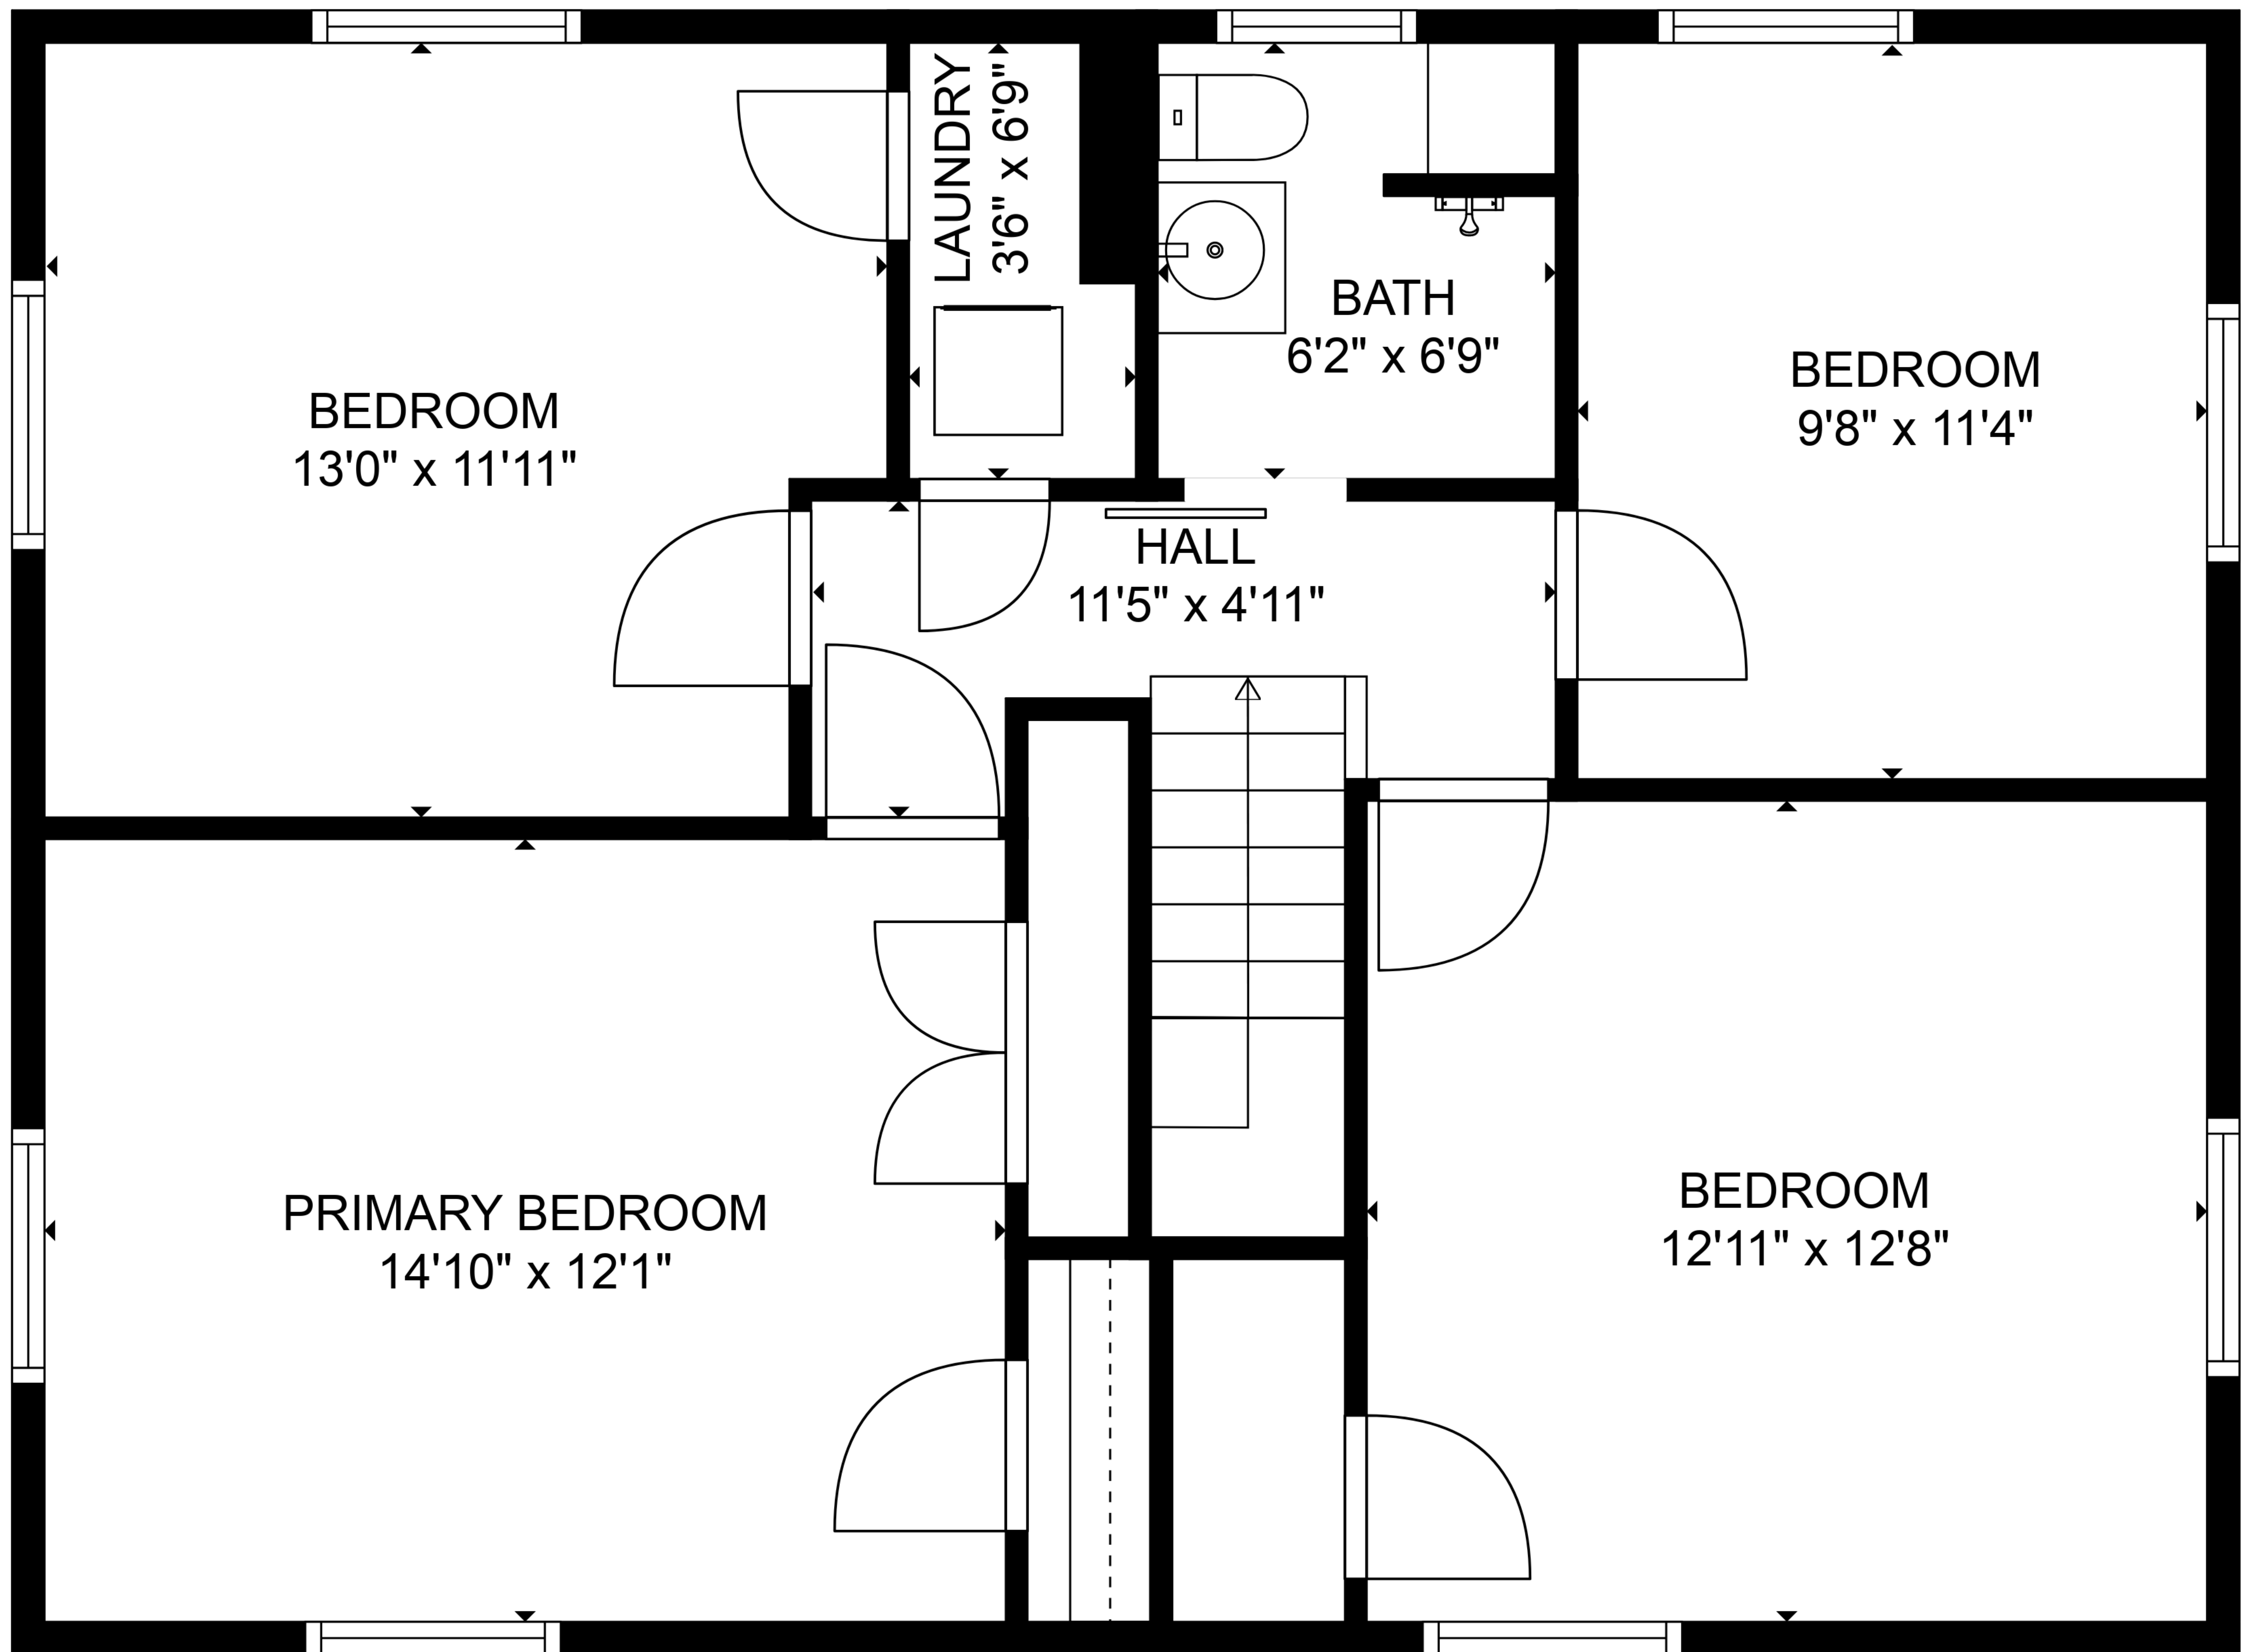

LIVING ROOM
17'1" x 24'3"

KITCHEN
11'11" x 12'9"

BATH
3'8" x 5'4"

DINING AREA
13'7" x 13'0"

FOYER
8'4" x 5'7"

FLOOR 2

FLOOR 1