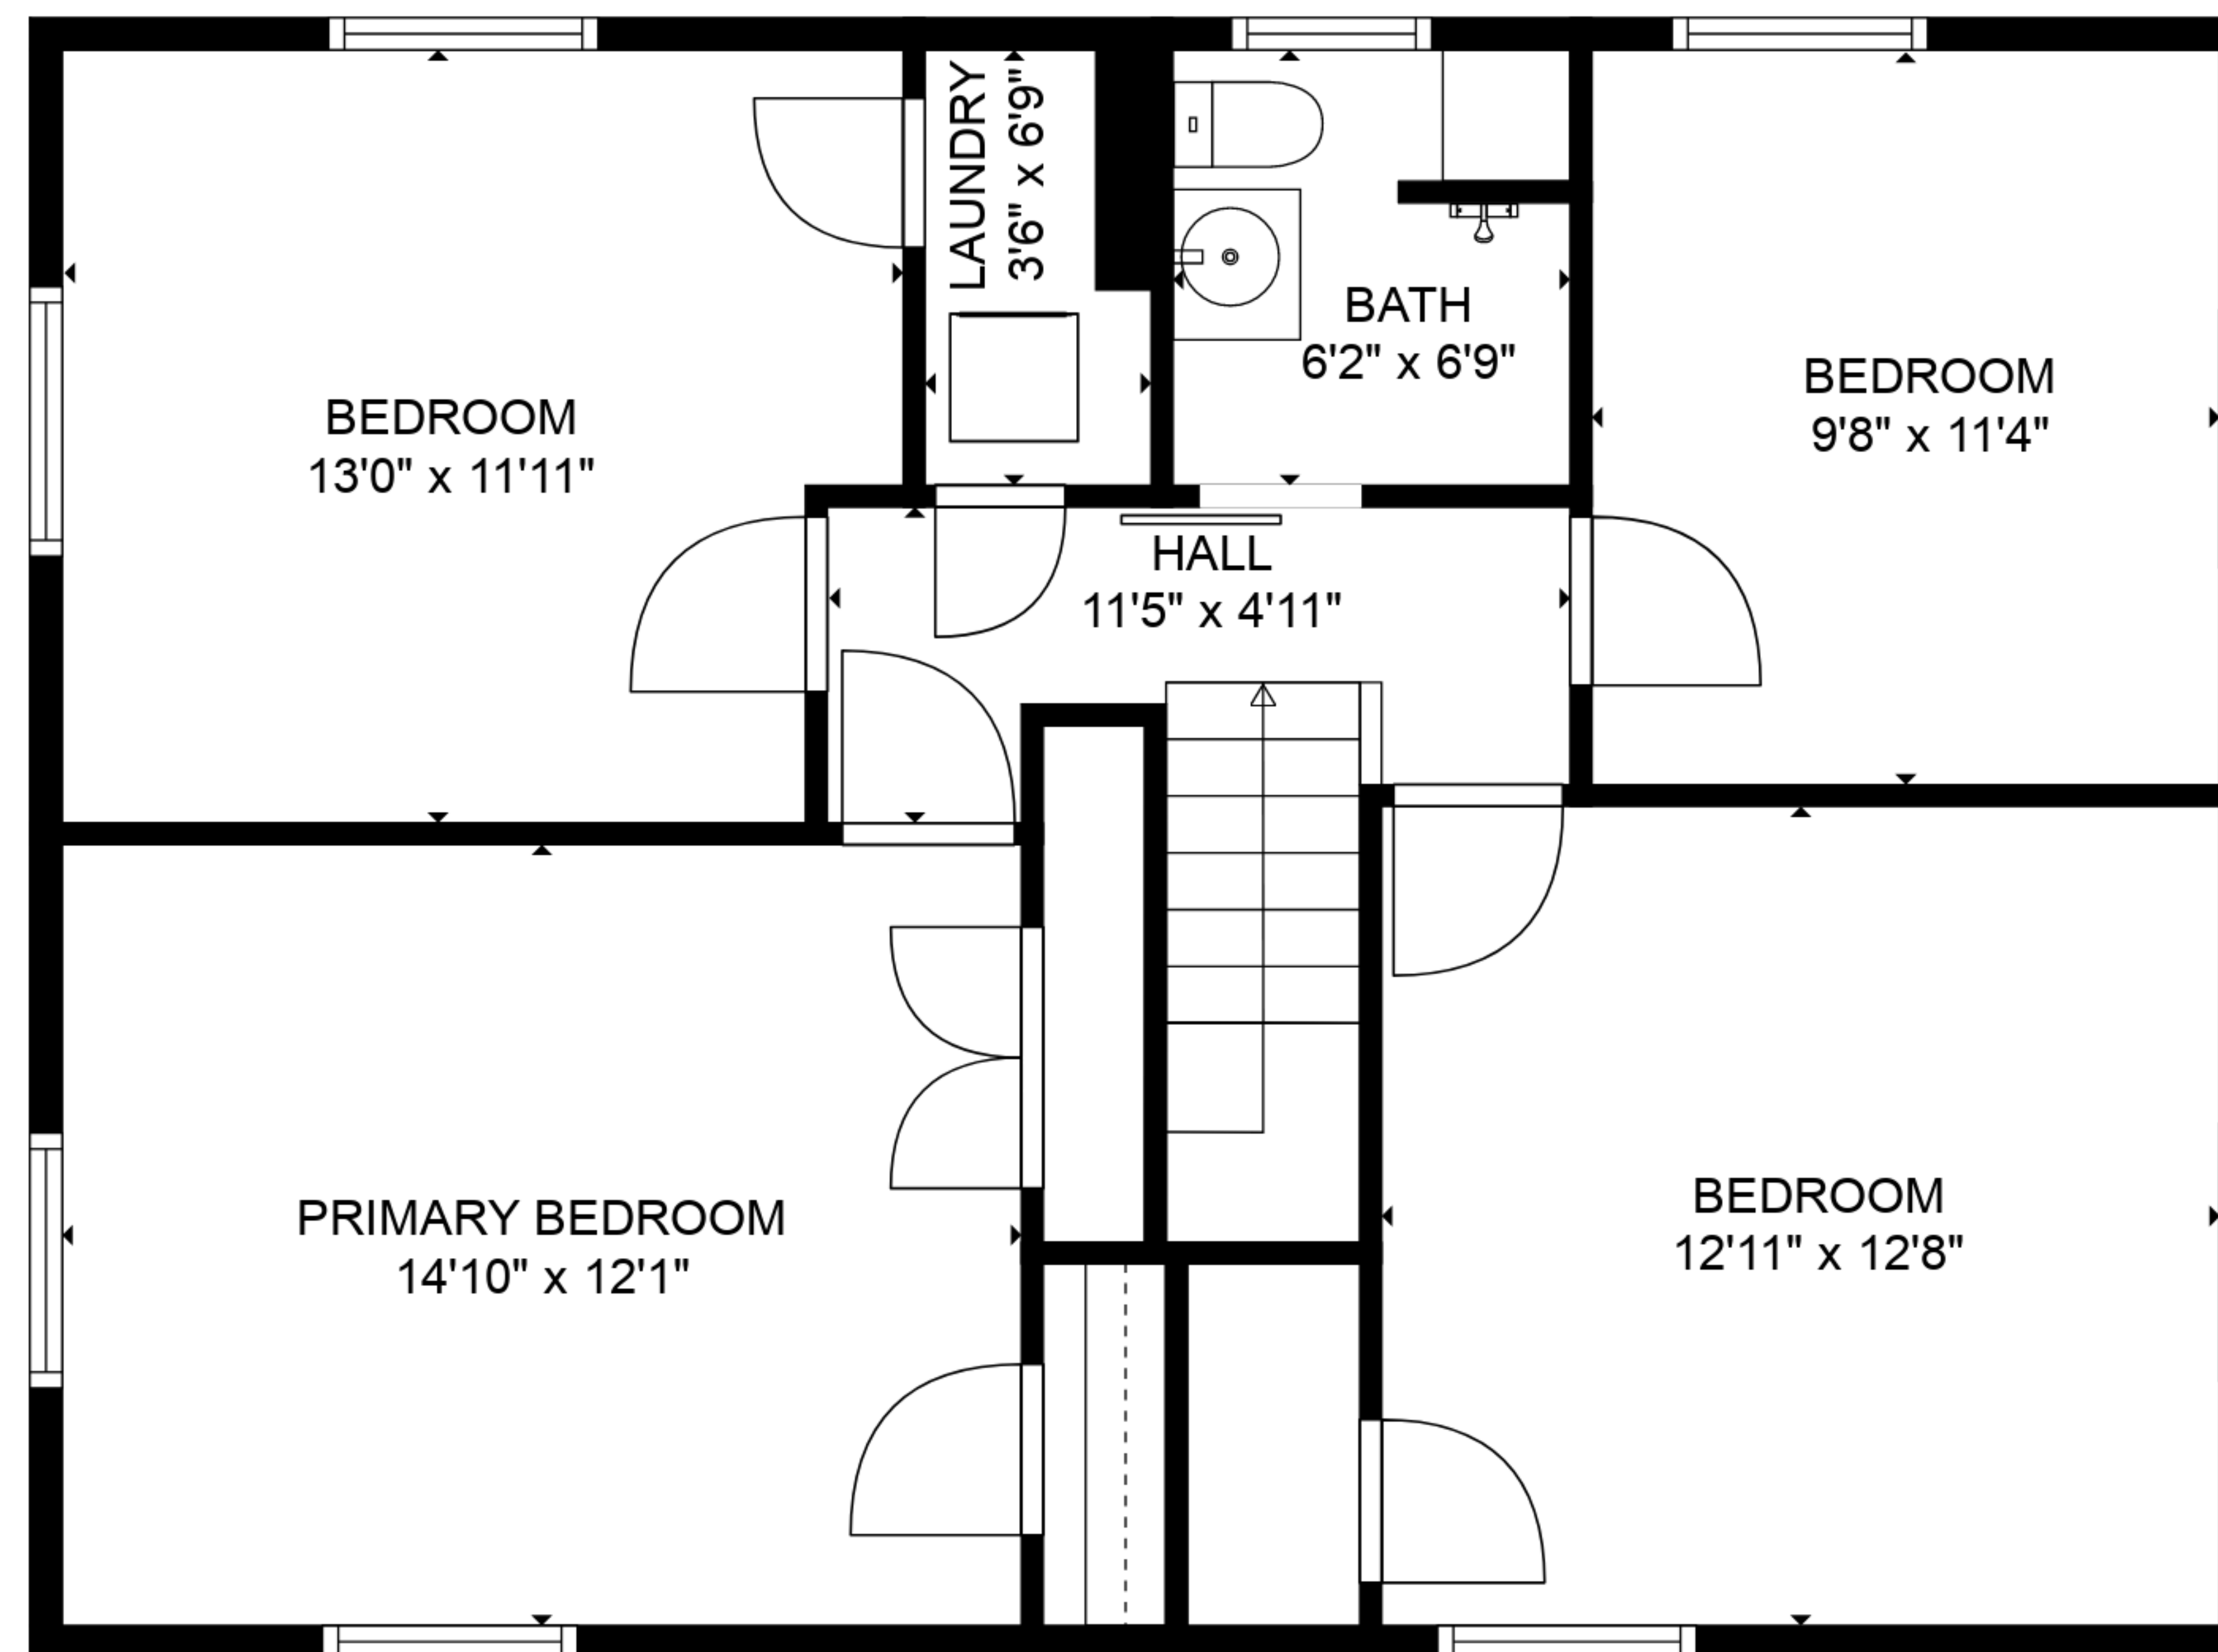

LIVING ROOM
17'1" x 24'3"

KITCHEN
11'11" x 12'9"

BATH
3'8" x 5'4"

DINING AREA
13'7" x 13'0"

FOYER
8'4" x 5'7"

FLOOR 2

FLOOR 1