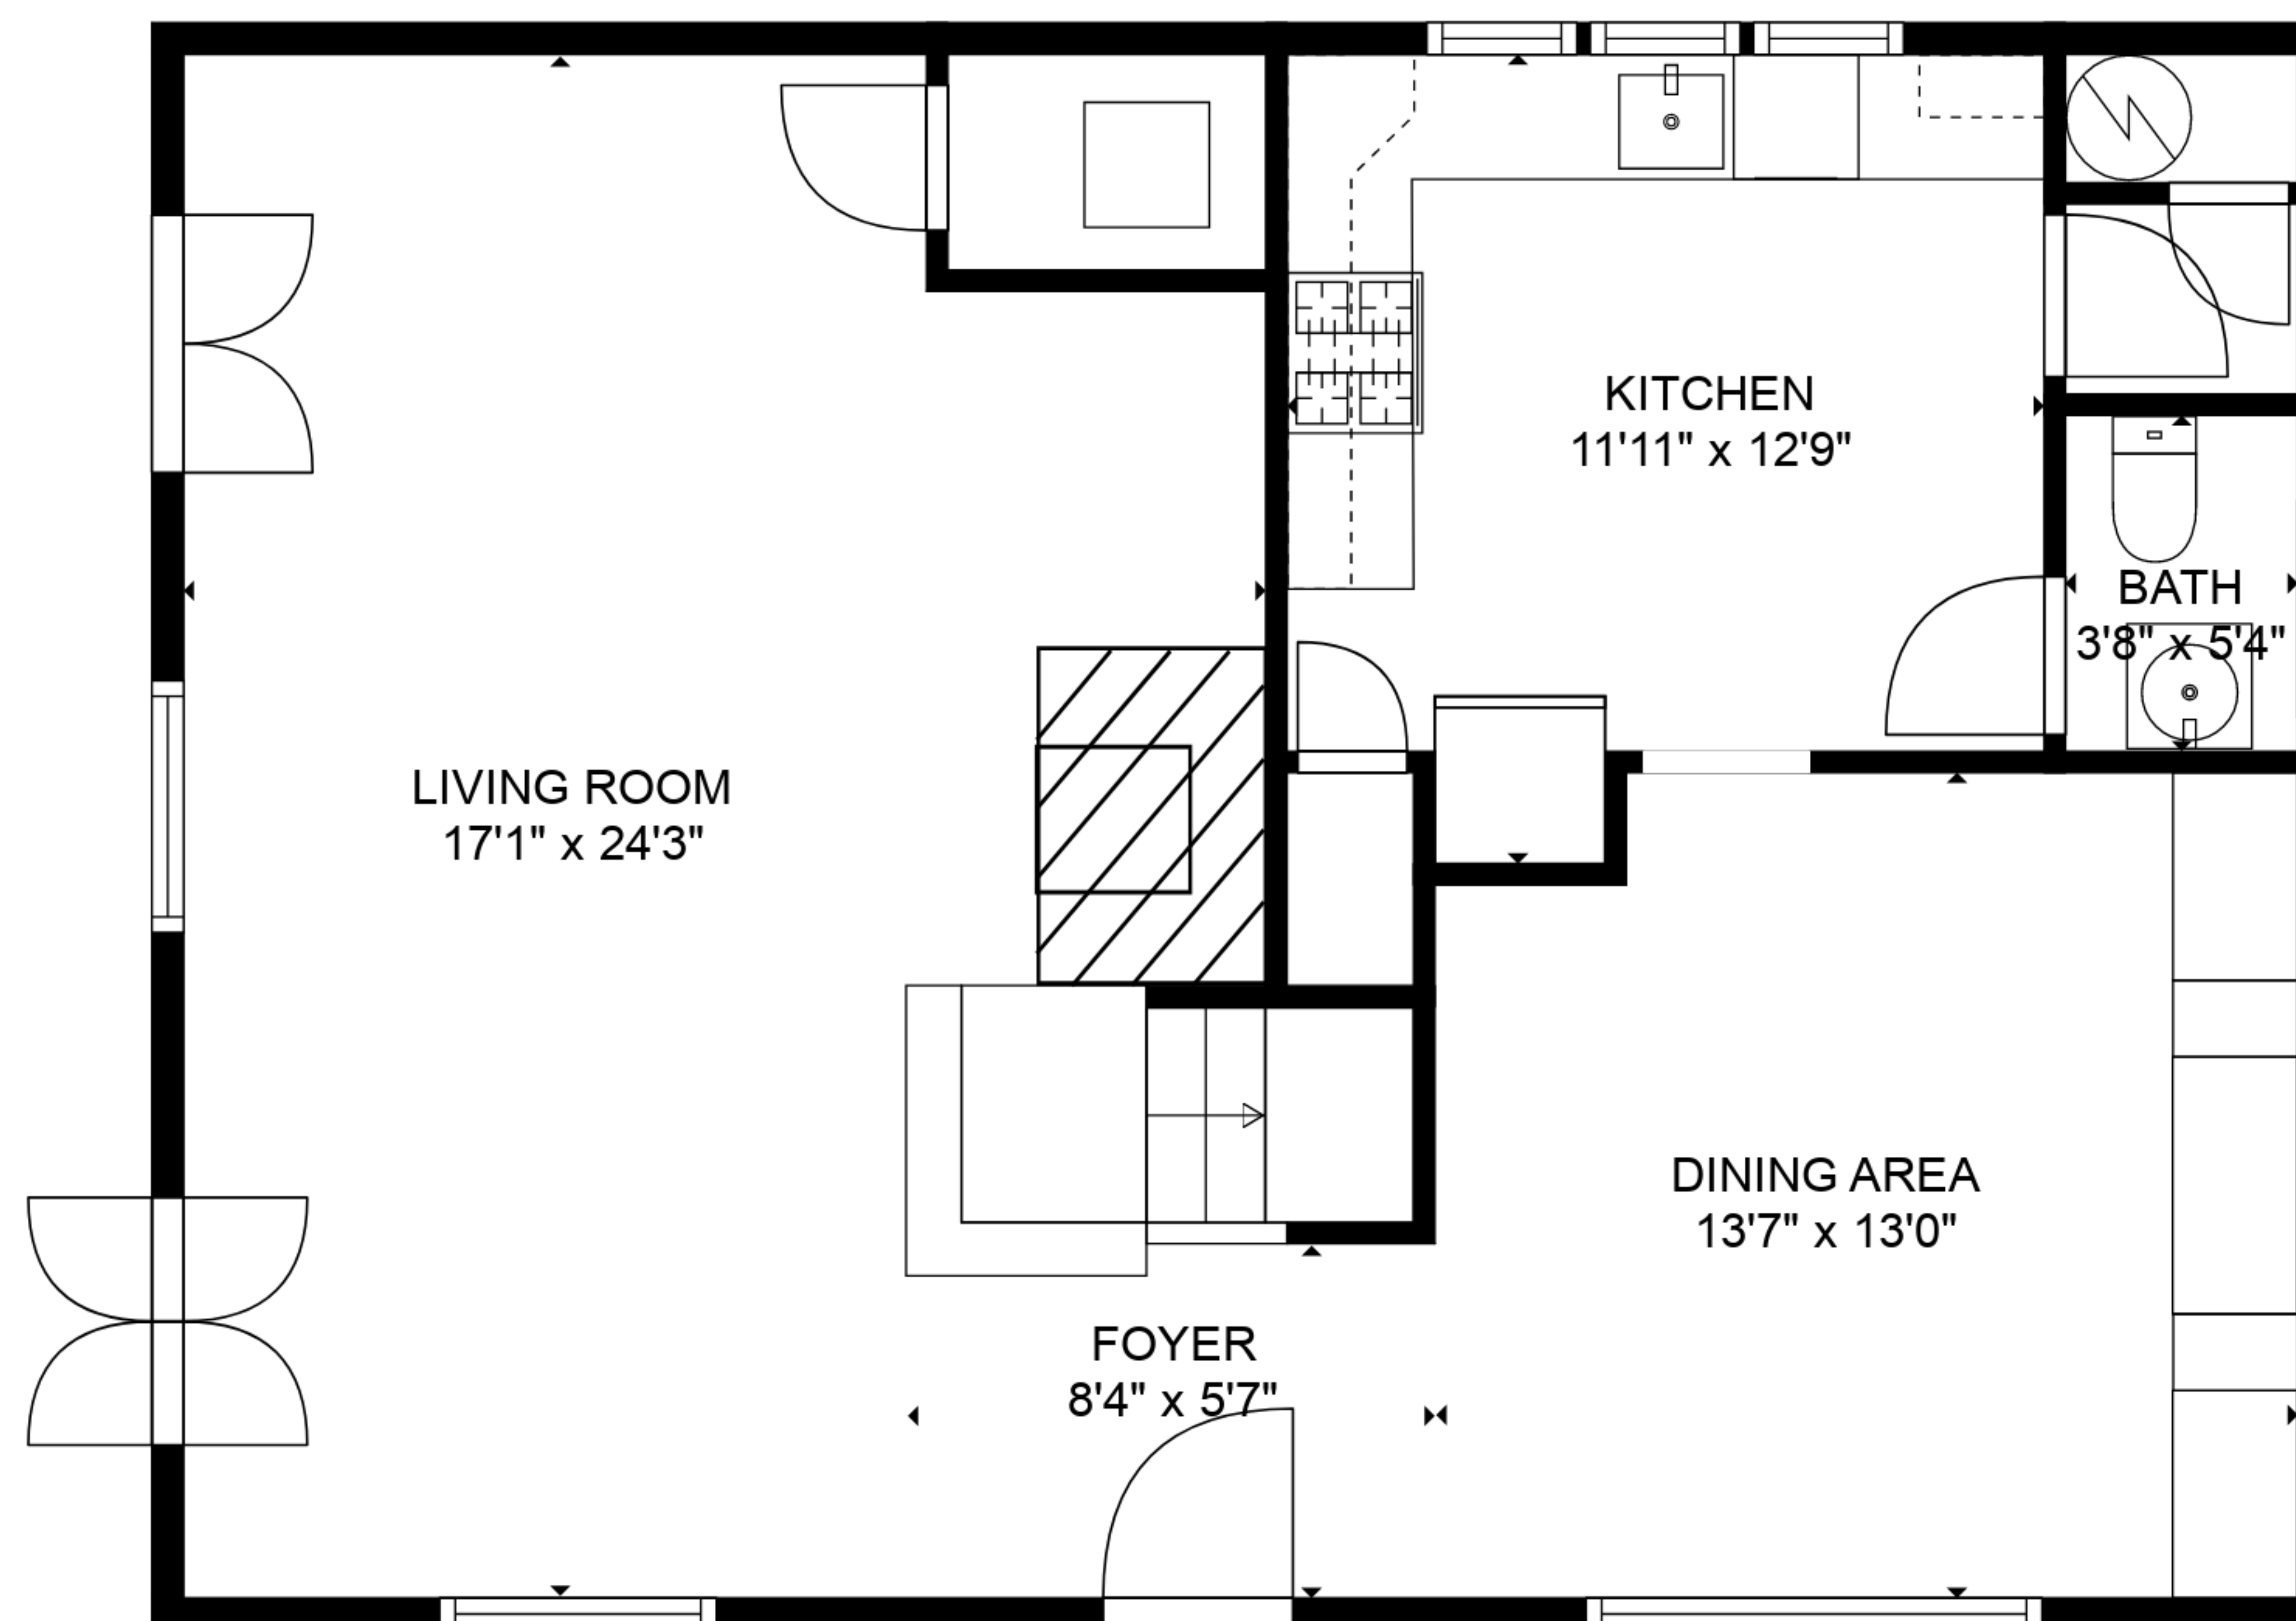

LIVING ROOM
17'1" x 24'3"

KITCHEN
11'11" x 12'9"

BATH
3'8" x 5'4"

DINING AREA
13'7" x 13'0"

FOYER
8'4" x 5'7"

FLOOR 2

FLOOR 1