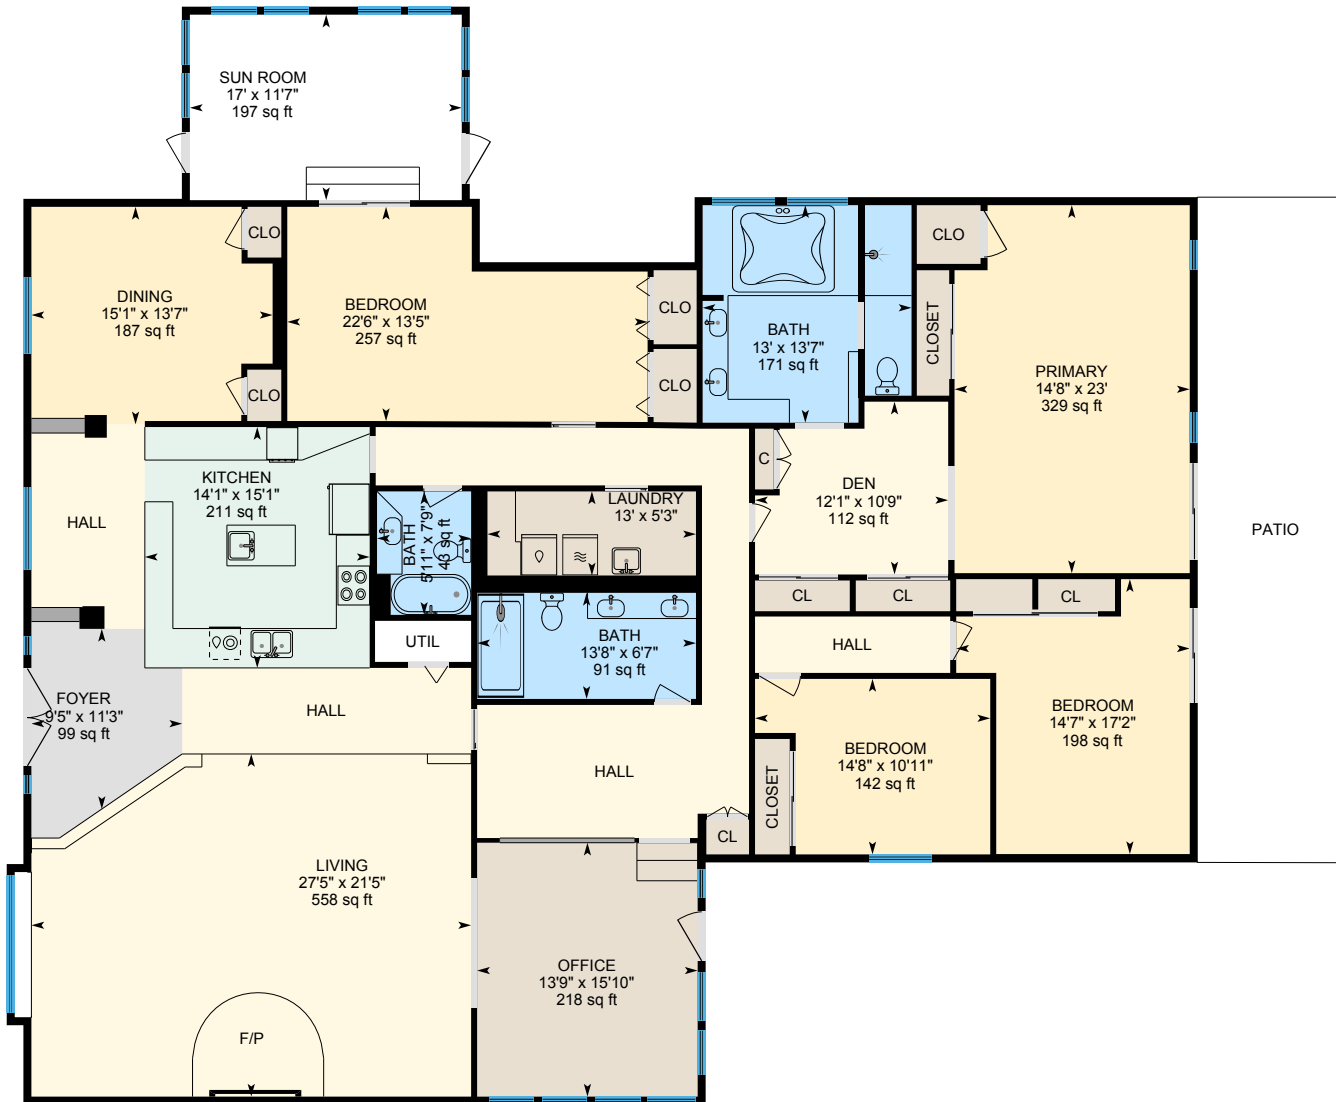

3737 Don Pedro Rd, Ceres, CA

Main Floor Finished Area 3614.93 sq ft
Unfinished Area 232.77 sq ft

PREPARED: 2024/08/15

White regions are excluded from total floor area in iGUIDE floor plans. All room dimensions and floor areas must be considered approximate and are subject to independent verification.