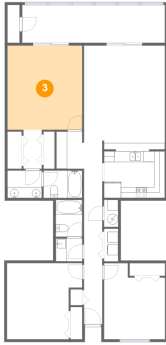

#	Room name	Dimensions	Area (sqft)	Counted as Living Area
12	Hall	3'4" x 7'3"	25 sq. ft	Yes
13	Utility	2'7" x 5'0"	13 sq. ft	Yes
14	Living Room	15'0" x 10'7"	159 sq. ft	Yes
15	Bedroom	11'4" x 14'1"	141 sq. ft	Yes
16	Dining Area	15'0" x 7'0"	105 sq. ft	Yes
17	Hall	3'4" x 25'8"	87 sq. ft	Yes
18	Foyer	3'5" x 8'4"	28 sq. ft	Yes

2 Floor 1 - Hall

Dimensions: 5'1" x 6'11"
Area: 35 sq. ft
Counted as Living Area:
Yes

Heated: Yes
Finished: Yes
Enclosed: Yes
Contiguous:
Yes
Permitted: Yes
Wet Space: No
Addition: No
Conversion: No

14110 Gulf Boulevard, Madeira Beach, Pinellas County, Florida, United States, 33708, 302

3 Floor 1 - Primary Bedroom

Dimensions: 13'10" x 15'7"
Area: 216 sq. ft
Counted as Living Area:
Yes

Heated: Yes
Finished: Yes
Enclosed: Yes
Contiguous:
Yes
Permitted: Yes
Wet Space: No
Addition: No
Conversion: No

4 Floor 1 - Bath

Dimensions: 4'10" x 4'2"
Area: 21 sq. ft
Counted as Living Area:
Yes

Heated: Yes
Finished: Yes
Enclosed: Yes
Contiguous:
Yes
Permitted: Yes
Wet Space: Yes
Addition: No
Conversion: No

5 Floor 1 - Bedroom