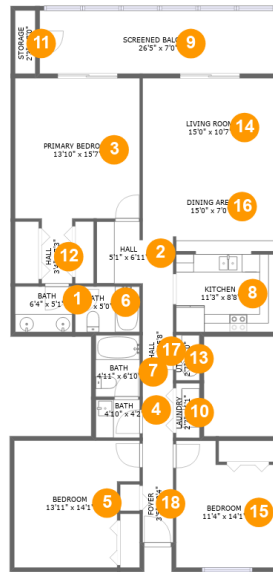

1,365 Gross Living Area sqft

14110 Gulf Boulevard, Madeira Beach, Pinellas County, Florida, United States, 33708, 302

Room Dimensions

Floor 1

Total sqft: 1567

Living area: 1365

#	Room name	Dimensions	Area (sqft)	Counted as Living Area
1	Bath	6'4" x 5'1"	32 sq. ft	Yes
2	Hall	5'1" x 6'11"	35 sq. ft	Yes
3	Primary Bedroom	13'10" x 15'7"	216 sq. ft	Yes
4	Bath	4'10" x 4'2"	21 sq. ft	Yes
5	Bedroom	13'11" x 14'1"	173 sq. ft	Yes
6	Bath	7'1" x 5'0"	36 sq. ft	Yes
7	Bath	4'11" x 6'10"	33 sq. ft	Yes
8	Kitchen	11'3" x 8'8"	118 sq. ft	Yes
9	Screened Balcony	26'5" x 7'0"	186 sq. ft	No
10	Laundry	2'7" x 6'1"	16 sq. ft	Yes
11	Storage	2'3" x 7'0"	16 sq. ft	No

#	Room name	Dimensions	Area (sqft)	Counted as Living Area
12	Hall	3'4" x 7'3"	25 sq. ft	Yes
13	Utility	2'7" x 5'0"	13 sq. ft	Yes
14	Living Room	15'0" x 10'7"	159 sq. ft	Yes
15	Bedroom	11'4" x 14'1"	141 sq. ft	Yes
16	Dining Area	15'0" x 7'0"	105 sq. ft	Yes
17	Hall	3'4" x 25'8"	87 sq. ft	Yes
18	Foyer	3'5" x 8'4"	28 sq. ft	Yes

16 Floor 1 - Dining Area

Dimensions: 15'0" x 7'0"
Area: 105 sq. ft
Counted as Living Area:
Yes

Heated: Yes
Finished: Yes
Enclosed: Yes
Contiguous:
Yes
Permitted: Yes
Wet Space: No
Addition: No
Conversion: No

18 Floor 1 - Foyer

Dimensions: 3'5" x 8'4"
Area: 28 sq. ft
Counted as Living Area:
Yes

Heated: Yes
Finished: Yes
Enclosed: Yes
Contiguous:
Yes
Permitted: Yes
Wet Space: No
Addition: No
Conversion: No