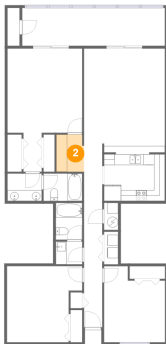

#	Room name	Dimensions	Area (sqft)	Counted as Living Area
12	Hall	3'4" x 7'3"	25 sq. ft	Yes
13	Utility	2'7" x 5'0"	13 sq. ft	Yes
14	Living Room	15'0" x 10'7"	159 sq. ft	Yes
15	Bedroom	11'4" x 14'1"	141 sq. ft	Yes
16	Dining Area	15'0" x 7'0"	105 sq. ft	Yes
17	Hall	3'4" x 25'8"	87 sq. ft	Yes
18	Foyer	3'5" x 8'4"	28 sq. ft	Yes

14110 Gulf Boulevard, Madeira Beach, Pinellas County, Florida, United States, 33708, 302

1 Floor 1 - Bath

Dimensions: 6'4" x 5'1"
Area: 32 sq. ft
Counted as Living Area:
Yes

Heated: Yes
Finished: Yes
Enclosed: Yes
Contiguous:
Yes
Permitted: Yes
Wet Space: Yes
Addition: No
Conversion: No

2 Floor 1 - Hall

Dimensions: 5'1" x 6'11"
Area: 35 sq. ft
Counted as Living Area:
Yes

Heated: Yes
Finished: Yes
Enclosed: Yes
Contiguous:
Yes
Permitted: Yes
Wet Space: No
Addition: No
Conversion: No

14110 Gulf Boulevard, Madeira Beach, Pinellas County, Florida, United States, 33708, 302

3 Floor 1 - Primary Bedroom

Dimensions: 13'10" x 15'7"
Area: 216 sq. ft
Counted as Living Area:
Yes

Heated: Yes
Finished: Yes
Enclosed: Yes
Contiguous:
Yes
Permitted: Yes
Wet Space: No
Addition: No
Conversion: No