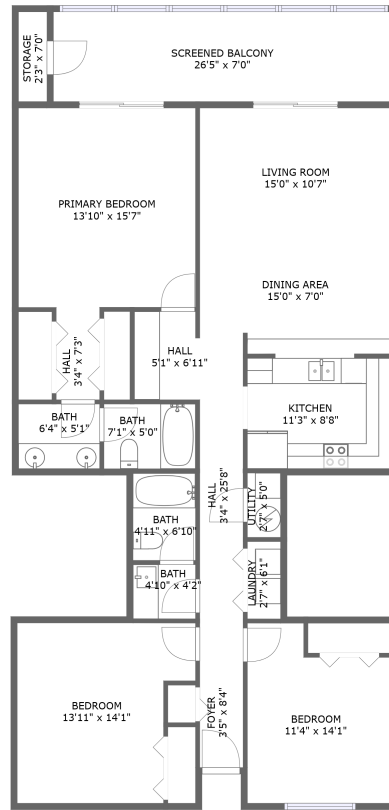

14110 Gulf Boulevard, Madeira Beach, Pinellas County, Florida, United States, 33708, 302

FLOOR 1

Property Summary

1 floors

3 bedrooms

2 bathrooms

1,567 total sqft

0 garages

1,365 Gross Living Area sqft

14110 Gulf Boulevard, Madeira Beach, Pinellas County, Florida, United States, 33708, 302

Room Dimensions

Floor 1

Total sqft: 1567

Living area: 1365

#	Room name	Dimensions	Area (sqft)	Counted as Living Area
1	Bath	6'4" x 5'1"	32 sq. ft	Yes
2	Hall	5'1" x 6'11"	35 sq. ft	Yes
3	Primary Bedroom	13'10" x 15'7"	216 sq. ft	Yes
4	Bath	4'10" x 4'2"	21 sq. ft	Yes
5	Bedroom	13'11" x 14'1"	173 sq. ft	Yes
6	Bath	7'1" x 5'0"	36 sq. ft	Yes
7	Bath	4'11" x 6'10"	33 sq. ft	Yes
8	Kitchen	11'3" x 8'8"	118 sq. ft	Yes
9	Screened Balcony	26'5" x 7'0"	186 sq. ft	No
10	Laundry	2'7" x 6'1"	16 sq. ft	Yes
11	Storage	2'3" x 7'0"	16 sq. ft	No

#	Room name	Dimensions	Area (sqft)	Counted as Living Area
12	Hall	3'4" x 7'3"	25 sq. ft	Yes
13	Utility	2'7" x 5'0"	13 sq. ft	Yes
14	Living Room	15'0" x 10'7"	159 sq. ft	Yes
15	Bedroom	11'4" x 14'1"	141 sq. ft	Yes
16	Dining Area	15'0" x 7'0"	105 sq. ft	Yes
17	Hall	3'4" x 25'8"	87 sq. ft	Yes
18	Foyer	3'5" x 8'4"	28 sq. ft	Yes

4 Floor 1 - Bath

Dimensions: 4'10" x 4'2"
Area: 21 sq. ft
Counted as Living Area:
Yes

Heated: Yes
Finished: Yes
Enclosed: Yes
Contiguous:
Yes
Permitted: Yes
Wet Space: Yes
Addition: No
Conversion: No

5 Floor 1 - Bedroom