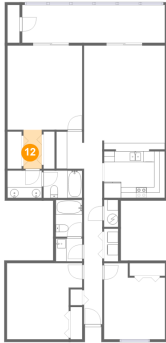

10 Floor 1 - Laundry

Dimensions: 2'7" x 6'1"
Area: 16 sq. ft
Counted as Living Area: Yes

Heated: Yes
Finished: Yes
Enclosed: Yes
Contiguous: Yes
Permitted: Yes
Wet Space: No
Addition: No
Conversion: No

11 Floor 1 - Storage

12 Floor 1 - Hall

Dimensions: 3'4" x 7'3"
Area: 25 sq. ft
Counted as Living Area:
Yes

Heated: Yes
Finished: Yes
Enclosed: Yes
Contiguous:
Yes
Permitted: Yes
Wet Space: No
Addition: No
Conversion: No

13 Floor 1 - Utility