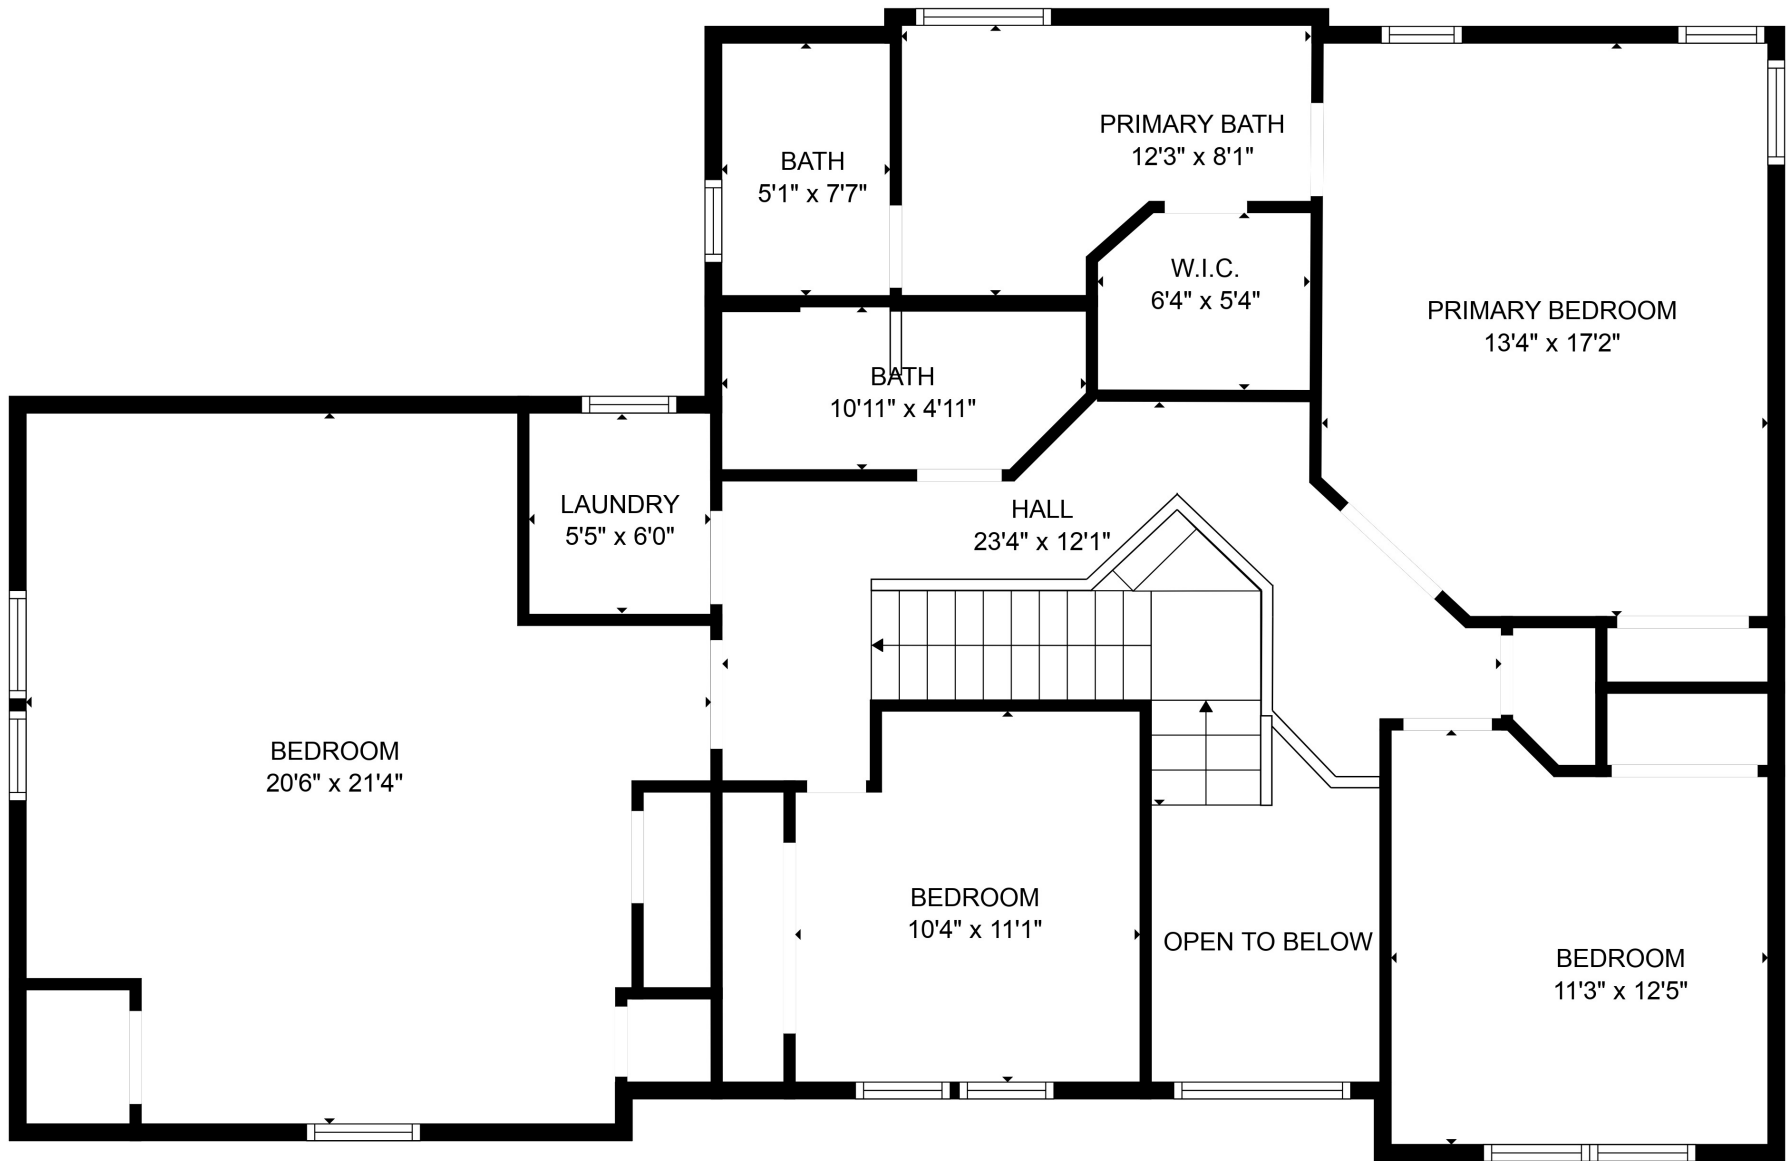

FLOOR 1

FLOOR 2

Total scanned area: 2820 sq. ft

SIZES AND DIMENSIONS ARE APPROXIMATE. ACTUAL MAY VARY.

Total scanned area: 2820 sq. ft

SIZES AND DIMENSIONS ARE APPROXIMATE. ACTUAL MAY VARY.

Total scanned area: 2820 sq. ft

SIZES AND DIMENSIONS ARE APPROXIMATE. ACTUAL MAY VARY.