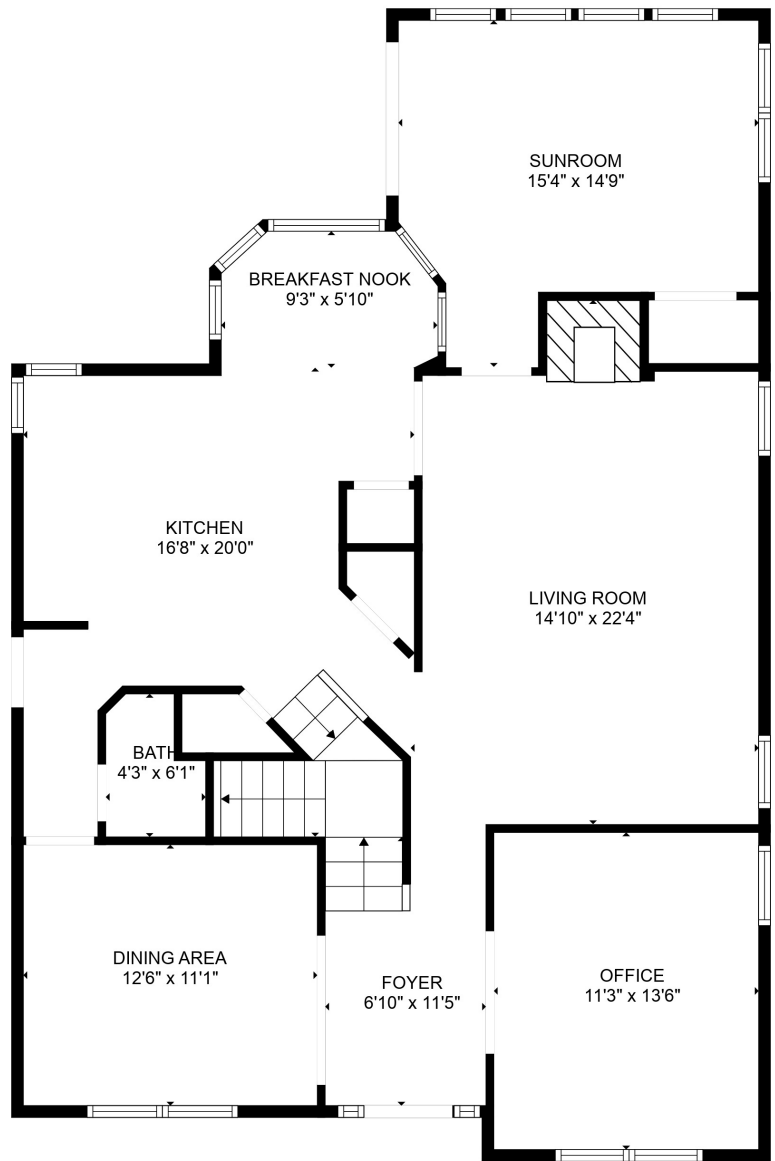

FLOOR 1

FLOOR 2

Total scanned area: 2820 sq. ft

SIZES AND DIMENSIONS ARE APPROXIMATE. ACTUAL MAY VARY.

Total scanned area: 2820 sq. ft

SIZES AND DIMENSIONS ARE APPROXIMATE. ACTUAL MAY VARY.

Total scanned area: 2820 sq. ft

SIZES AND DIMENSIONS ARE APPROXIMATE. ACTUAL MAY VARY.