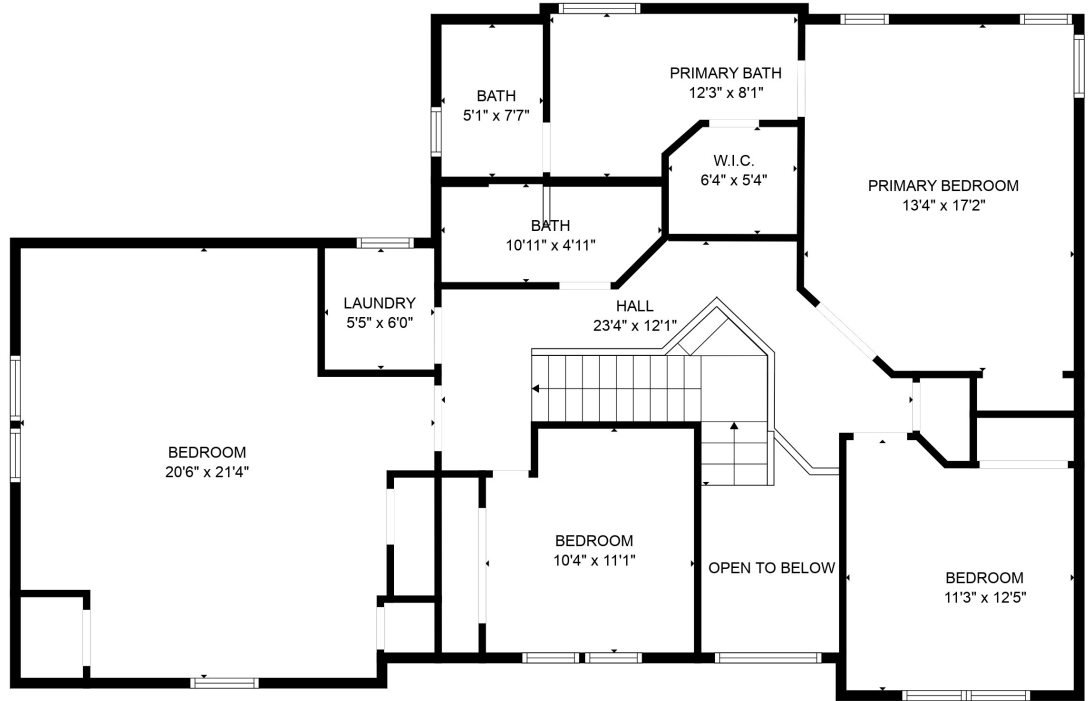

FLOOR 1

FLOOR 2

Total scanned area: 2820 sq. ft

SIZES AND DIMENSIONS ARE APPROXIMATE. ACTUAL MAY VARY.

Total scanned area: 2820 sq. ft

SIZES AND DIMENSIONS ARE APPROXIMATE. ACTUAL MAY VARY.

Total scanned area: 2820 sq. ft

SIZES AND DIMENSIONS ARE APPROXIMATE. ACTUAL MAY VARY.