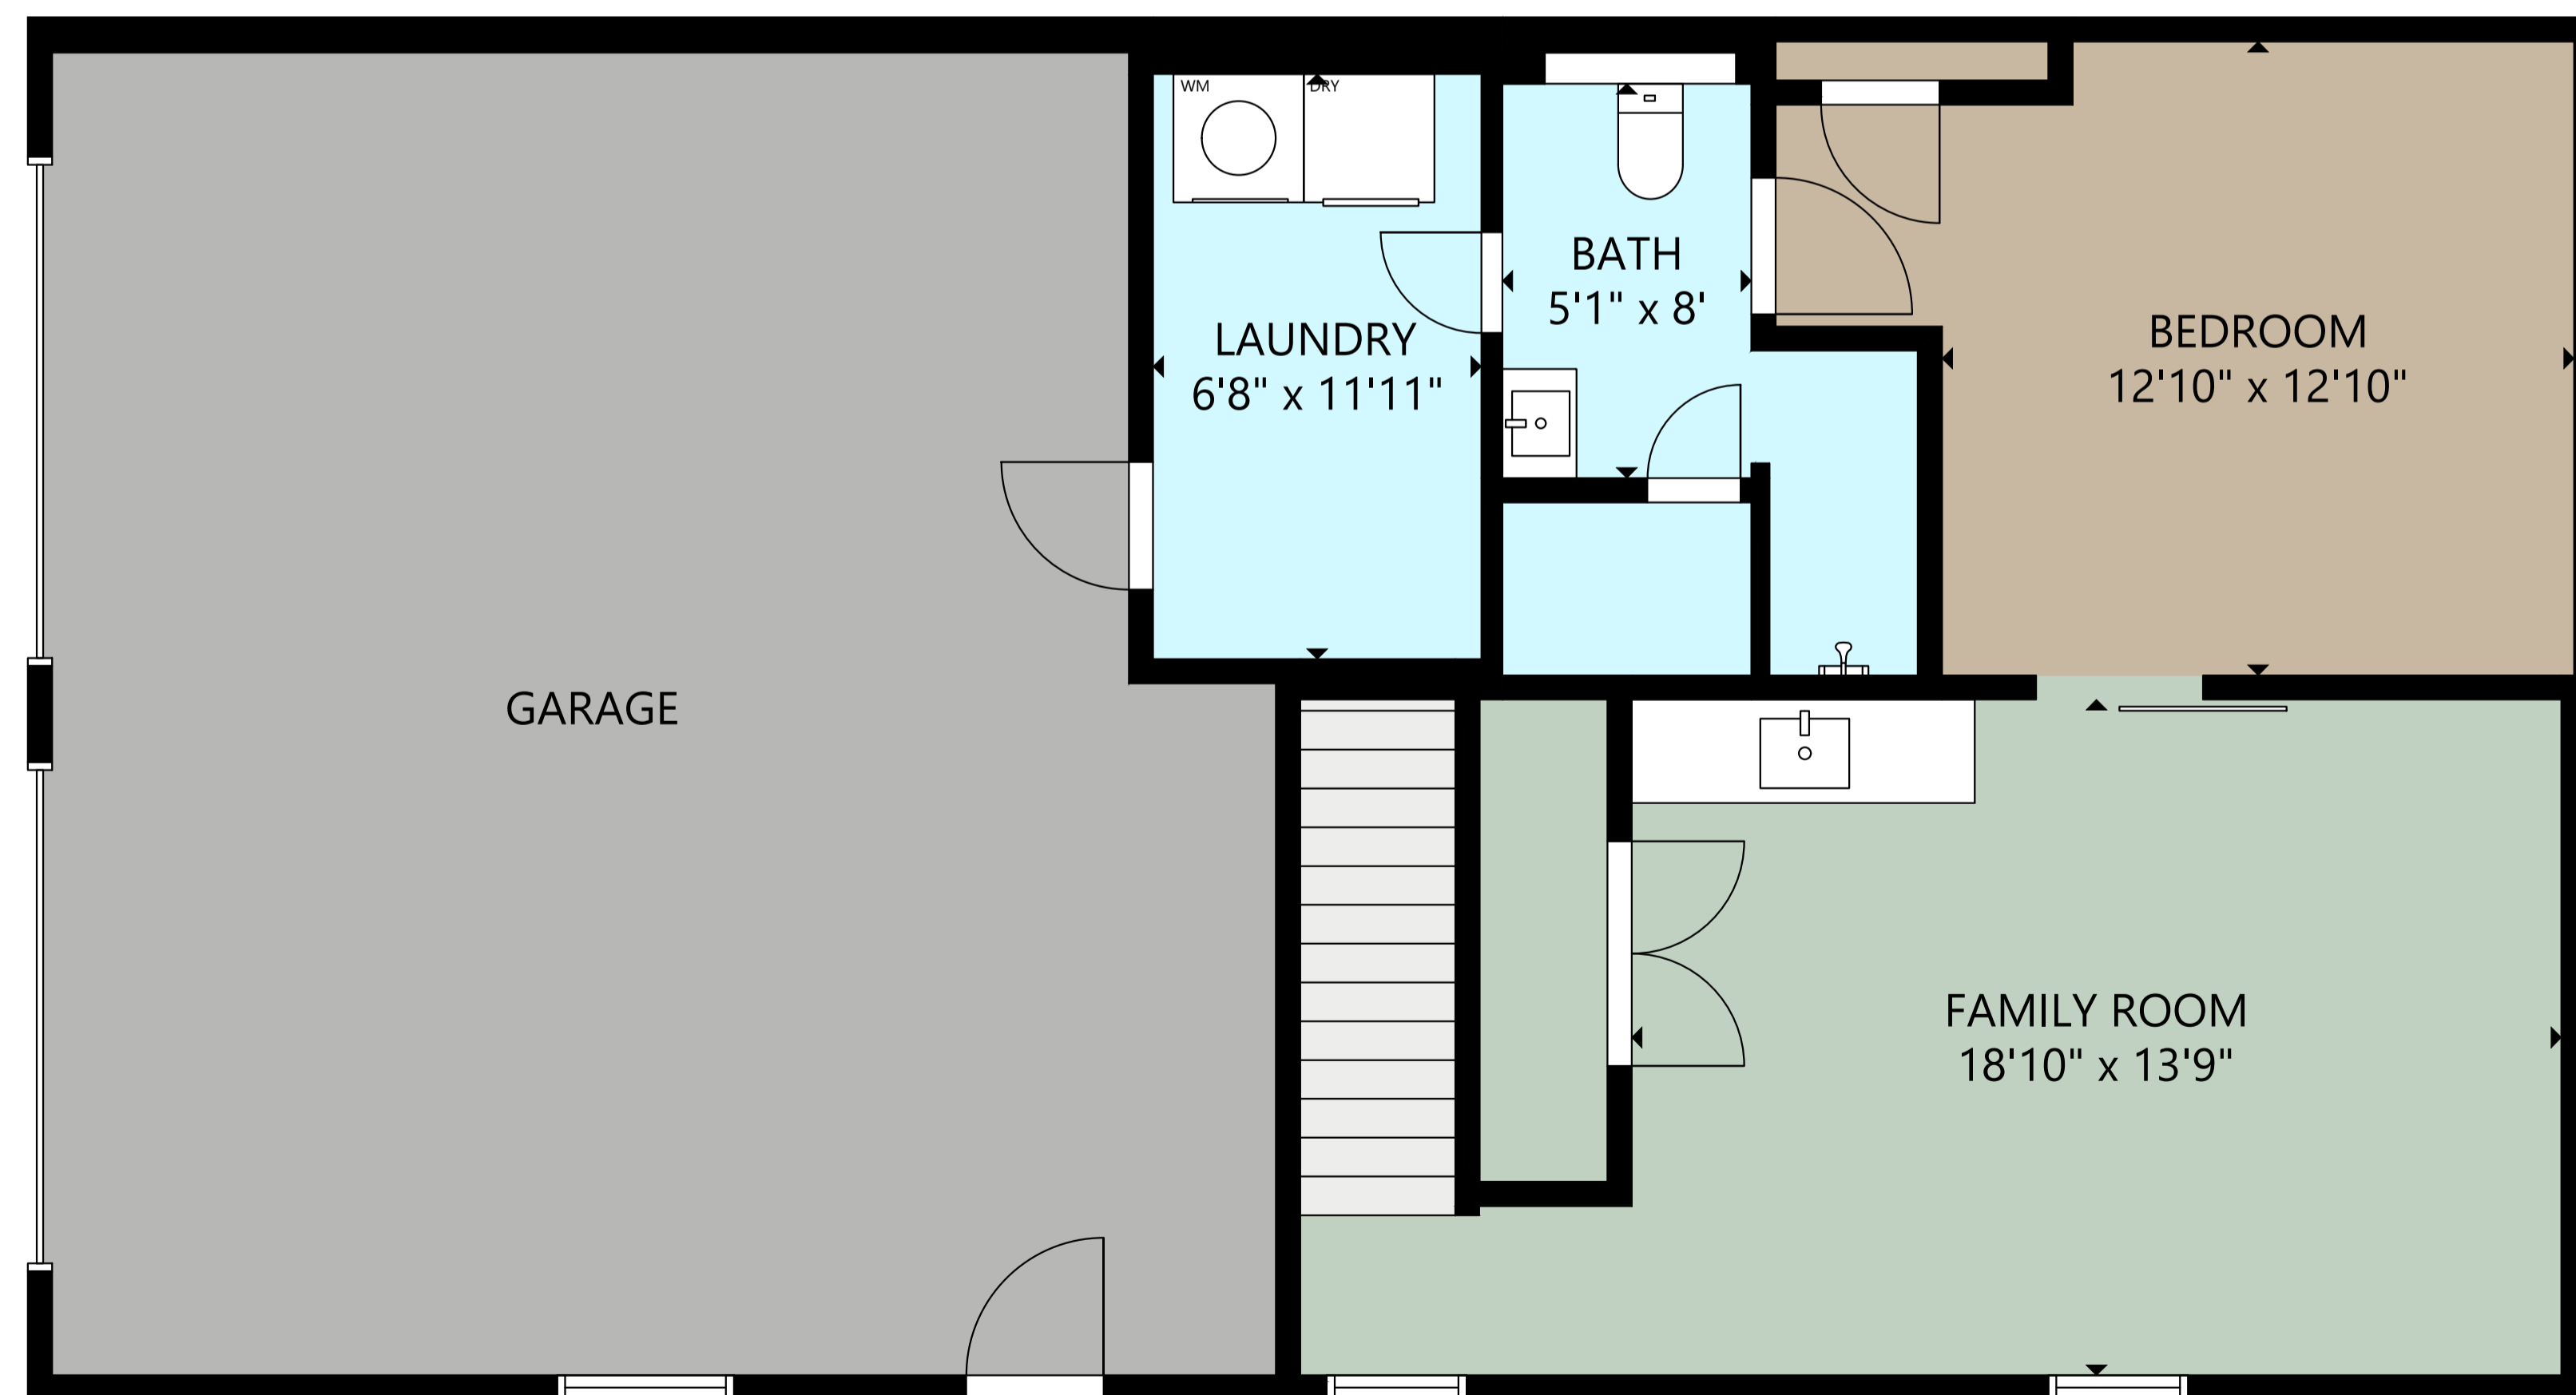

FLOOR 3

FLOOR 2

FLOOR 1

GROSS INTERNAL AREA  
 TOTAL: 2,824 sq ft  
 FLOOR 1: 728 sq ft, FLOOR 2: 1,465 sq ft  
 FLOOR 3: 631 sq ft  
 SIZE AND DIMENSIONS ARE APPROXIMATE, ACTUAL MAY VARY.