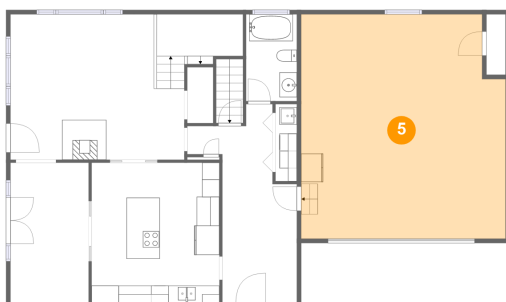

5 Floor 2 - Garage

Dimensions: 23'6" x 25'9"
Area: 585 sq. ft
Counted as living area: No

Heated: No
Finished: No
Enclosed: Yes
Contiguous: Yes
Permitted: Yes
Wet space: No
Addition: No
Conversion: No