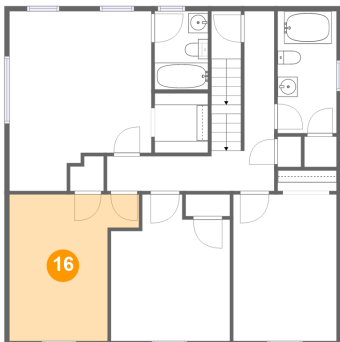

16 Floor 3 - Bedroom

Dimensions: 13'0" x 14'9"
Area: 156 sq. ft
Counted as living area: Yes

Heated: Yes
Finished: Yes
Enclosed: Yes
Contiguous: Yes
Permitted: Yes
Wet space: No
Addition: No
Conversion: No