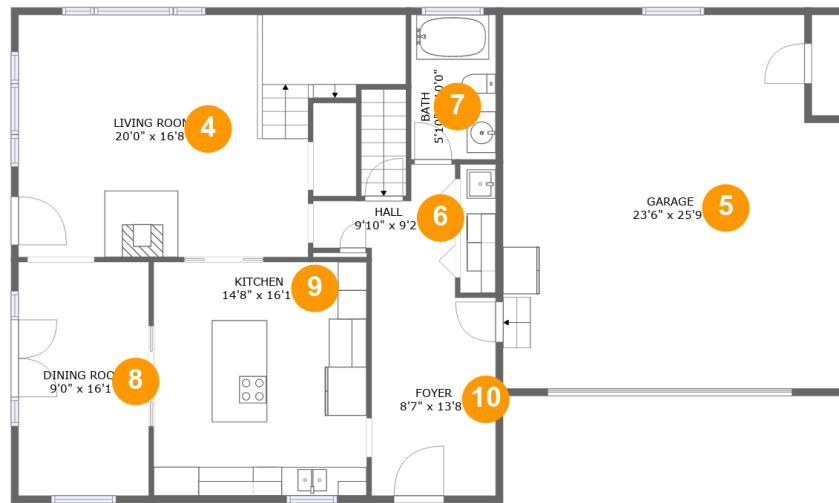

 **3** Bathrooms

 **0** Half baths

 **4** Floors

 **2,681** Gross living area sqft

 **4,544** Total sqft

21148 Two Bit Springs Rd, Sturgis, SD, US

Room dimensions

Floor 1

Total sqft: 1077

Living area: 0

#		Dimensions	sqft	Counted as living area
1	Recreation Room	22'3" x 31'9"	746 sq. ft	No
2	Storage	5'10" x 11'6"	67 sq. ft	No
3	Storage	9'3" x 19'10"	184 sq. ft	No

21148 Two Bit Springs Rd, Sturgis, SD, US**Room dimensions**

Floor 2

Total sqft: 1800 Living area: 1157

#		Dimensions	sqft	Counted as living area
4	Living Room	20'0" x 16'8"	369 sq. ft	Yes
5	Garage	23'6" x 25'9"	585 sq. ft	No
6	Hall	9'10" x 9'2"	59 sq. ft	Yes
7	Bath	5'10" x 10'0"	58 sq. ft	Yes
8	Dining Room	9'0" x 16'1"	145 sq. ft	Yes
9	Kitchen	14'8" x 16'1"	237 sq. ft	Yes
10	Foyer	8'7" x 13'8"	117 sq. ft	Yes

21148 Two Bit Springs Rd, Sturgis, SD, US**Room dimensions**

Floor 3

Total sqft: 1157 Living area: 1157

#		Dimensions	sqft	Counted as living area
11	W.I.C.	5'4" x 6'0"	32 sq. ft	Yes
12	Bath	5'4" x 7'11"	42 sq. ft	Yes
13	Hall	16'10" x 4'0"	104 sq. ft	Yes
14	Bedroom	10'5" x 14'9"	153 sq. ft	Yes
15	Bath	5'11" x 12'3"	73 sq. ft	Yes
16	Bedroom	13'0" x 14'9"	156 sq. ft	Yes
17	Primary Bedroom	14'3" x 18'1"	227 sq. ft	Yes
18	Hall	3'0" x 14'0"	42 sq. ft	Yes
19	Bedroom	12'0" x 14'9"	153 sq. ft	Yes