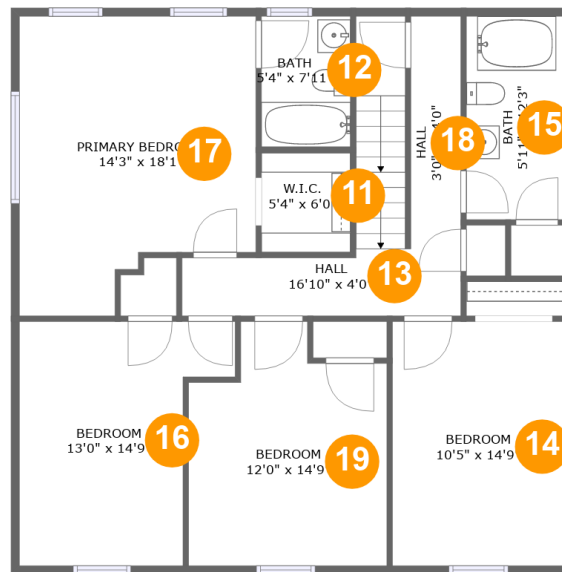

 **3** Bathrooms

 **0** Half baths

 **4** Floors

 **2,681** Gross living area sqft

 **4,544** Total sqft

21148 Two Bit Springs Rd, Sturgis, SD, US

Room dimensions

Floor 1

Total sqft: 1077

Living area: 0

#		Dimensions	sqft	Counted as living area
1	Recreation Room	22'3" x 31'9"	746 sq. ft	No
2	Storage	5'10" x 11'6"	67 sq. ft	No
3	Storage	9'3" x 19'10"	184 sq. ft	No

21148 Two Bit Springs Rd, Sturgis, SD, US**Room dimensions**

Floor 2

Total sqft: 1800 Living area: 1157

#		Dimensions	sqft	Counted as living area
4	Living Room	20'0" x 16'8"	369 sq. ft	Yes
5	Garage	23'6" x 25'9"	585 sq. ft	No
6	Hall	9'10" x 9'2"	59 sq. ft	Yes
7	Bath	5'10" x 10'0"	58 sq. ft	Yes
8	Dining Room	9'0" x 16'1"	145 sq. ft	Yes
9	Kitchen	14'8" x 16'1"	237 sq. ft	Yes
10	Foyer	8'7" x 13'8"	117 sq. ft	Yes

21148 Two Bit Springs Rd, Sturgis, SD, US**Room dimensions**

Floor 3

Total sqft: 1157 Living area: 1157

#		Dimensions	sqft	Counted as living area
11	W.I.C.	5'4" x 6'0"	32 sq. ft	Yes
12	Bath	5'4" x 7'11"	42 sq. ft	Yes
13	Hall	16'10" x 4'0"	104 sq. ft	Yes
14	Bedroom	10'5" x 14'9"	153 sq. ft	Yes
15	Bath	5'11" x 12'3"	73 sq. ft	Yes
16	Bedroom	13'0" x 14'9"	156 sq. ft	Yes
17	Primary Bedroom	14'3" x 18'1"	227 sq. ft	Yes
18	Hall	3'0" x 14'0"	42 sq. ft	Yes
19	Bedroom	12'0" x 14'9"	153 sq. ft	Yes