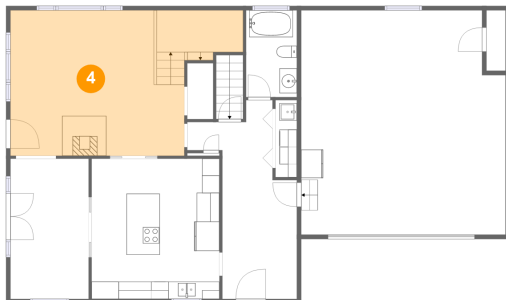

2 Floor 1 - Storage

Dimensions: 5'10" x 11'6"
Area: 67 sq. ft
Counted as living area: No

Heated: No
Finished: No
Enclosed: No
Contiguous: Yes
Permitted: Yes
Wet space: No
Addition: No
Conversion: No

21148 Two Bit Springs Rd, Sturgis, SD, US

3 Floor 1 - Storage

Dimensions: 9'3" x 19'10"
Area: 184 sq. ft
Counted as living area: No

Heated: No
Finished: No
Enclosed: No
Contiguous: Yes
Permitted: Yes
Wet space: No
Addition: No
Conversion: No

4 Floor 2 - Living Room