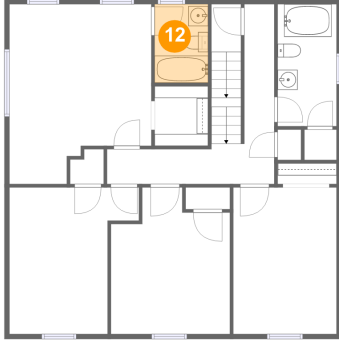

21148 Two Bit Springs Rd, Sturgis, SD, US

12 Floor 3 - Bath

Dimensions: 5'4" x 7'11"
Area: 42 sq. ft
Counted as living area: Yes

Heated: Yes
Finished: Yes
Enclosed: Yes
Contiguous: Yes
Permitted: Yes
Wet space: Yes
Addition: No
Conversion: No