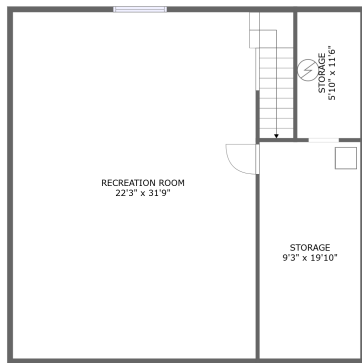

21148 Two Bit Springs Rd, Sturgis, SD, US

FLOOR 1

Property summary

1 Garages

6 Bedrooms

3 Bathrooms

0 Half baths

4 Floors

2,681 Gross living area sqft

4,544 Total sqft