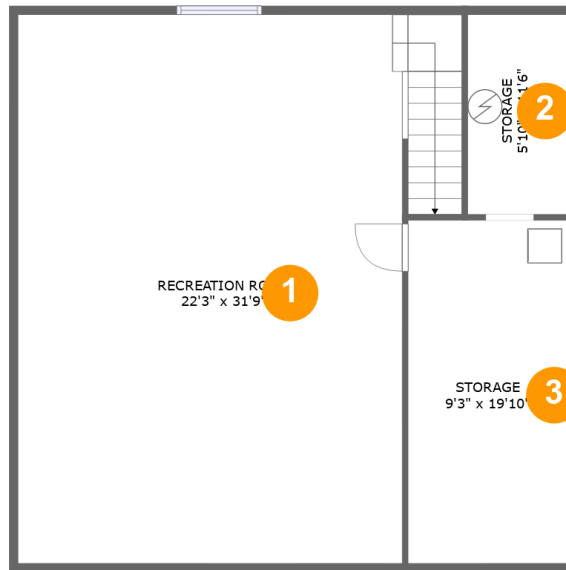

 **3** Bathrooms

 **0** Half baths

 **4** Floors

 **2,681** Gross living area sqft

 **4,544** Total sqft

21148 Two Bit Springs Rd, Sturgis, SD, US

Room dimensions

Floor 1

Total sqft: 1077

Living area: 0

#		Dimensions	sqft	Counted as living area
1	Recreation Room	22'3" x 31'9"	746 sq. ft	No
2	Storage	5'10" x 11'6"	67 sq. ft	No
3	Storage	9'3" x 19'10"	184 sq. ft	No

21148 Two Bit Springs Rd, Sturgis, SD, US**Room dimensions**

Floor 2

Total sqft: 1800 Living area: 1157

#		Dimensions	sqft	Counted as living area
4	Living Room	20'0" x 16'8"	369 sq. ft	Yes
5	Garage	23'6" x 25'9"	585 sq. ft	No
6	Hall	9'10" x 9'2"	59 sq. ft	Yes
7	Bath	5'10" x 10'0"	58 sq. ft	Yes
8	Dining Room	9'0" x 16'1"	145 sq. ft	Yes
9	Kitchen	14'8" x 16'1"	237 sq. ft	Yes
10	Foyer	8'7" x 13'8"	117 sq. ft	Yes