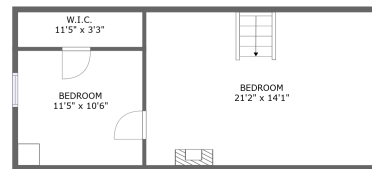

FLOOR 4

Property summary

1 Garages

6 Bedrooms

3 Bathrooms

0 Half baths

4 Floors

2,681 Gross living area sqft

4,544 Total sqft