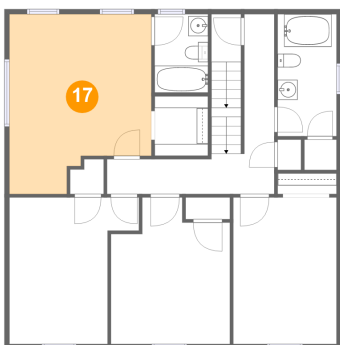

15 Floor 3 - Bath

Dimensions: 5'11" x 12'3"
Area: 73 sq. ft
Counted as living area: Yes

Heated: Yes
Finished: Yes
Enclosed: Yes
Contiguous: Yes
Permitted: Yes
Wet space: Yes
Addition: No
Conversion: No

16 Floor 3 - Bedroom

Dimensions: 13'0" x 14'9"
Area: 156 sq. ft
Counted as living area: Yes

Heated: Yes
Finished: Yes
Enclosed: Yes
Contiguous: Yes
Permitted: Yes
Wet space: No
Addition: No
Conversion: No

17 Floor 3 - Primary Bedroom