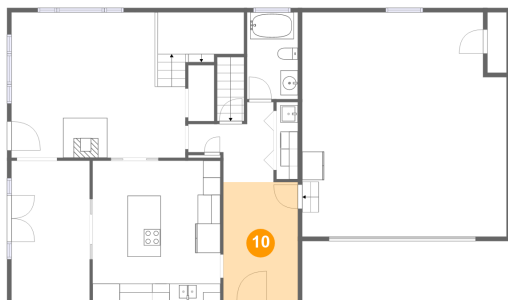

10 Floor 2 - Foyer

Dimensions: 8'7" x 13'8"
Area: 117 sq. ft
Counted as living area: Yes

Heated: Yes
Finished: Yes
Enclosed: Yes
Contiguous: Yes
Permitted: Yes
Wet space: No
Addition: No
Conversion: No