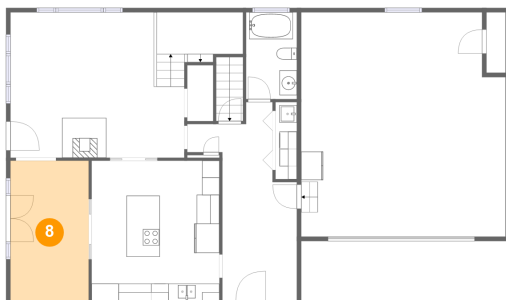

Dimensions: 5'10" x 10'0"
Area: 58 sq. ft
Counted as living area: Yes

Heated: Yes
Finished: Yes
Enclosed: Yes
Contiguous: Yes
Permitted: Yes
Wet space: Yes
Addition: No
Conversion: No

8 Floor 2 - Dining Room