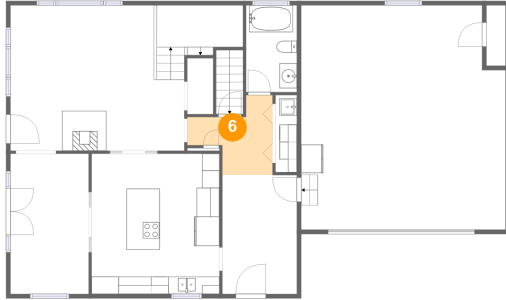

21148 Two Bit Springs Rd, Sturgis, SD, US

6 Floor 2 - Hall

Dimensions: 9'10" x 9'2"
Area: 59 sq. ft
Counted as living area: Yes

Heated: Yes
Finished: Yes
Enclosed: Yes
Contiguous: Yes
Permitted: Yes
Wet space: No
Addition: No
Conversion: No