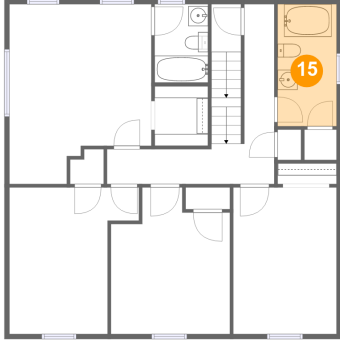

21148 Two Bit Springs Rd, Sturgis, SD, US

15 Floor 3 - Bath

Dimensions: 5'11" x 12'3"
Area: 73 sq. ft
Counted as living area: Yes

Heated: Yes
Finished: Yes
Enclosed: Yes
Contiguous: Yes
Permitted: Yes
Wet space: Yes
Addition: No
Conversion: No