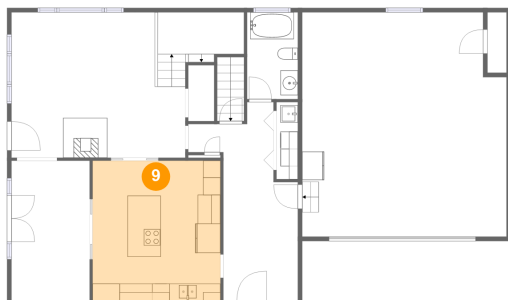

21148 Two Bit Springs Rd, Sturgis, SD, US

9 Floor 2 - Kitchen

Dimensions: 14'8" x 16'1"
Area: 237 sq. ft
Counted as living area: Yes

Heated: Yes
Finished: Yes
Enclosed: Yes
Contiguous: Yes
Permitted: Yes
Wet space: No
Addition: No
Conversion: No