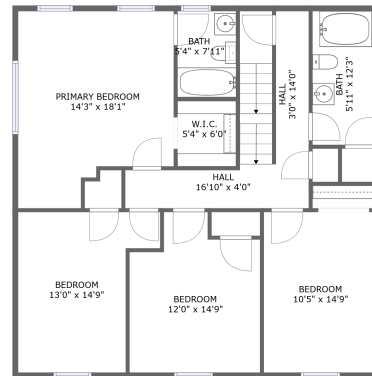

21148 Two Bit Springs Rd, Sturgis, SD, US

FLOOR 2

FLOOR 3

FLOOR 1

FLOOR 4

Property summary

 **1** Garages

 **6** Bedrooms

 **3** Bathrooms

 **0** Half baths

 **4** Floors

 **2,681** Gross living area sqft

 **4,544** Total sqft

21148 Two Bit Springs Rd, Sturgis, SD, US

Room dimensions

Floor 1

Total sqft: 1077

Living area: 0

#		Dimensions	sqft	Counted as living area
1	Recreation Room	22'3" x 31'9"	746 sq. ft	No
2	Storage	5'10" x 11'6"	67 sq. ft	No
3	Storage	9'3" x 19'10"	184 sq. ft	No

21148 Two Bit Springs Rd, Sturgis, SD, US**Room dimensions**