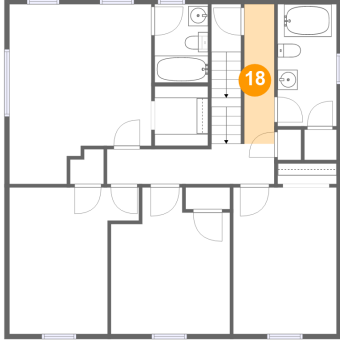

21148 Two Bit Springs Rd, Sturgis, SD, US

18 Floor 3 - Hall

Dimensions: 3'0" x 14'0"
Area: 42 sq. ft
Counted as living area: Yes

Heated: Yes
Finished: Yes
Enclosed: Yes
Contiguous: Yes
Permitted: Yes
Wet space: No
Addition: No
Conversion: No