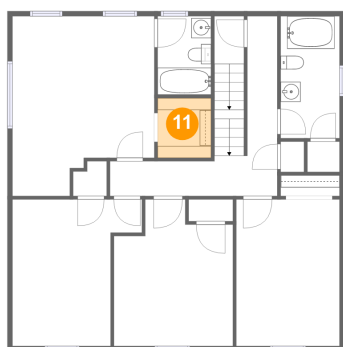

9 Floor 2 - Kitchen

Dimensions: 14'8" x 16'1"
Area: 237 sq. ft
Counted as living area: Yes

Heated: Yes
Finished: Yes
Enclosed: Yes
Contiguous: Yes
Permitted: Yes
Wet space: No
Addition: No
Conversion: No

10 Floor 2 - Foyer

Dimensions: 8'7" x 13'8"
Area: 117 sq. ft
Counted as living area: Yes

Heated: Yes
Finished: Yes
Enclosed: Yes
Contiguous: Yes
Permitted: Yes
Wet space: No
Addition: No
Conversion: No

11 Floor 3 - W.I.C.