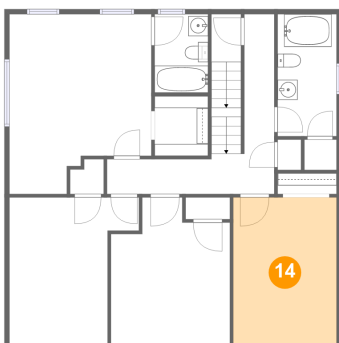

14 Floor 3 - Bedroom

Dimensions: 10'5" x 14'9"
Area: 153 sq. ft
Counted as living area: Yes

Heated: Yes
Finished: Yes
Enclosed: Yes
Contiguous: Yes
Permitted: Yes
Wet space: No
Addition: No
Conversion: No