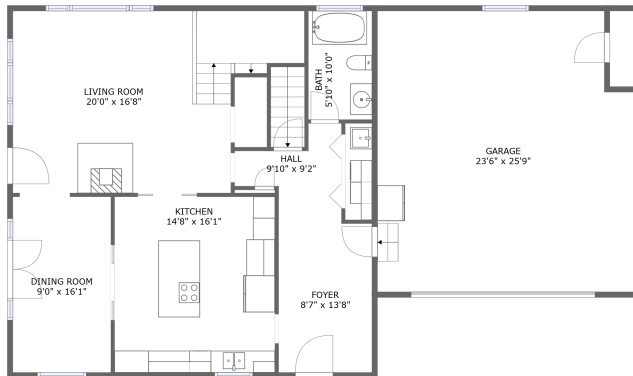

21148 Two Bit Springs Rd, Sturgis, SD, US

FLOOR 2