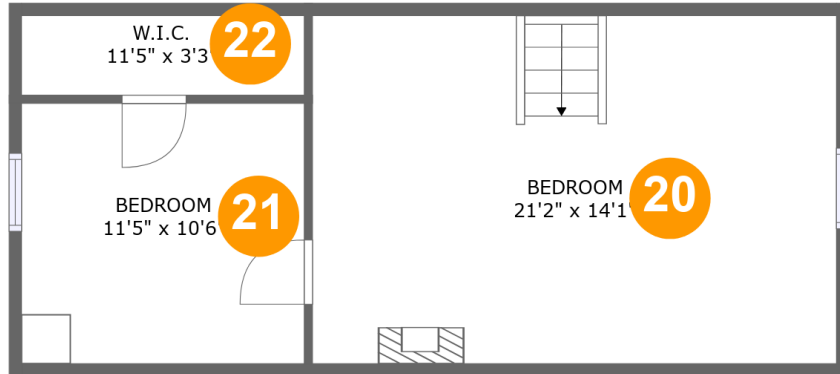

21148 Two Bit Springs Rd, Sturgis, SD, US

Room dimensions

Floor 4

Total sqft: 510 Living area: 367

#		Dimensions	sqft	Counted as living area
20	Bedroom	21'2" x 14'1"	230 sq. ft	Yes
21	Bedroom	11'5" x 10'6"	101 sq. ft	Yes
22	W.I.C.	11'5" x 3'3"	17 sq. ft	Yes