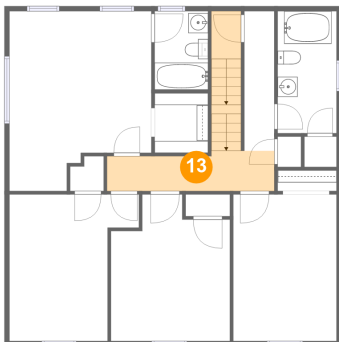

13 Floor 3 - Hall

Dimensions: 16'10" x 4'0"
Area: 104 sq. ft
Counted as living area: Yes

Heated: Yes
Finished: Yes
Enclosed: Yes
Contiguous: Yes
Permitted: Yes
Wet space: No
Addition: No
Conversion: No