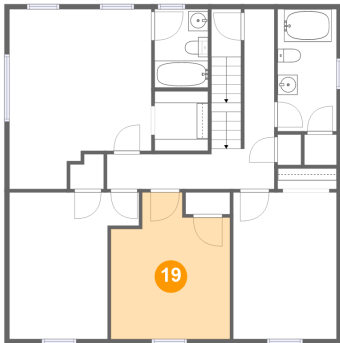

Dimensions: 14'3" x 18'1"
Area: 227 sq. ft
Counted as living area: Yes

Heated: Yes
Finished: Yes
Enclosed: Yes
Contiguous: Yes
Permitted: Yes
Wet space: No
Addition: No
Conversion: No

21148 Two Bit Springs Rd, Sturgis, SD, US

18 Floor 3 - Hall

Dimensions: 3'0" x 14'0"
Area: 42 sq. ft
Counted as living area: Yes

Heated: Yes
Finished: Yes
Enclosed: Yes
Contiguous: Yes
Permitted: Yes
Wet space: No
Addition: No
Conversion: No

19 Floor 3 - Bedroom