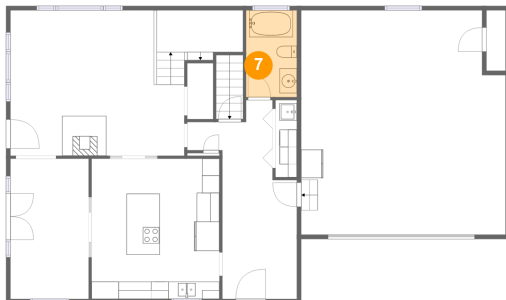

7 Floor 2 - Bath

Dimensions: 5'10" x 10'0"
Area: 58 sq. ft
Counted as living area: Yes

Heated: Yes
Finished: Yes
Enclosed: Yes
Contiguous: Yes
Permitted: Yes
Wet space: Yes
Addition: No
Conversion: No