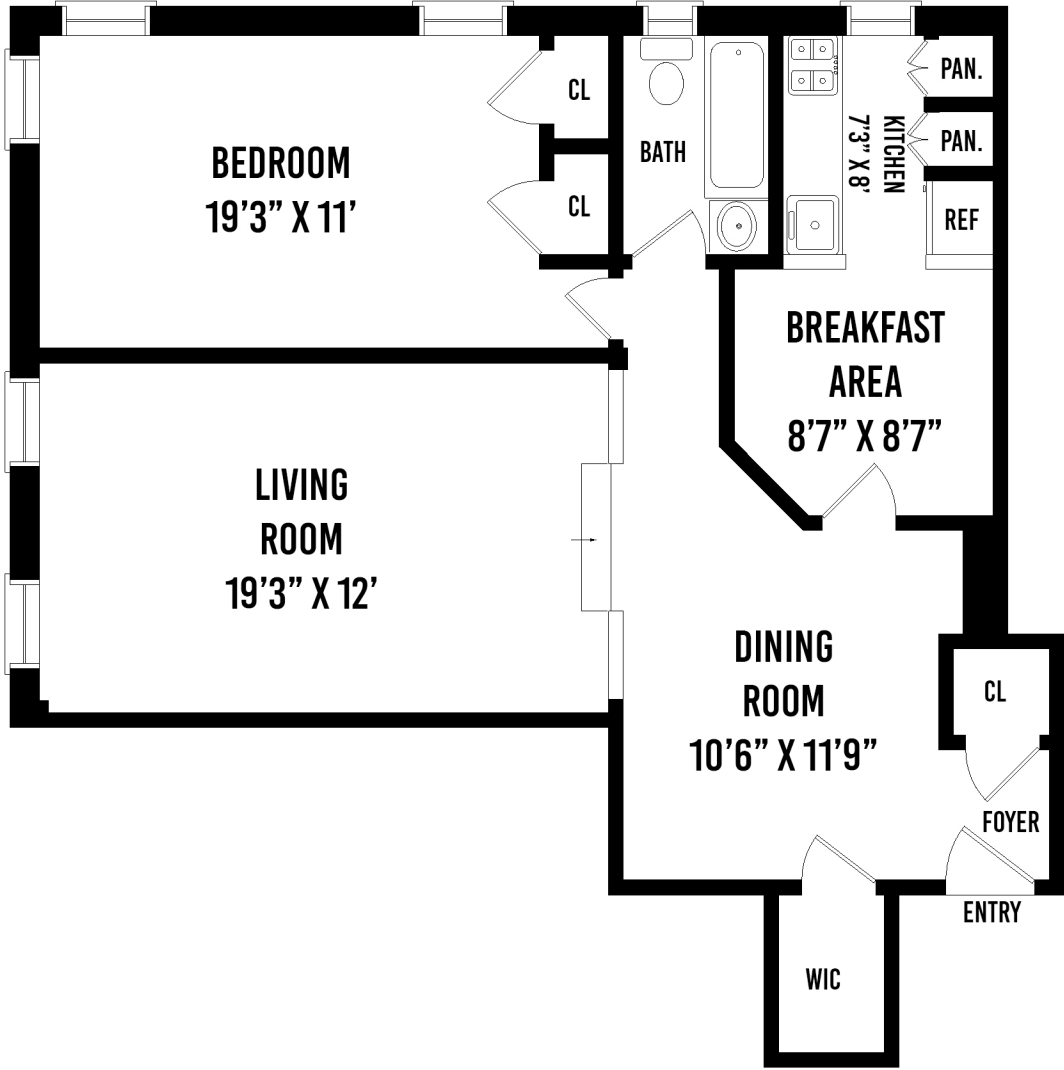

601 PELHAM PKWY APT 516 BRONX NY

PREPARED BY HOME MEDIA GROUP INC. TEL 212-731-2301

THIS FLOOR PLAN ILLUSTRATION IS AN APPROXIMATION OF EXISTING STRUCTURES AND FEATURES AND IS PROVIDED FOR CONVENIENCE ONLY WITH THE PERMISSION OF THE SELLER. ALL MEASUREMENTS ARE APPROXIMATE AND NOT GUARANTEED TO BE EXACT OR TO SCALE.