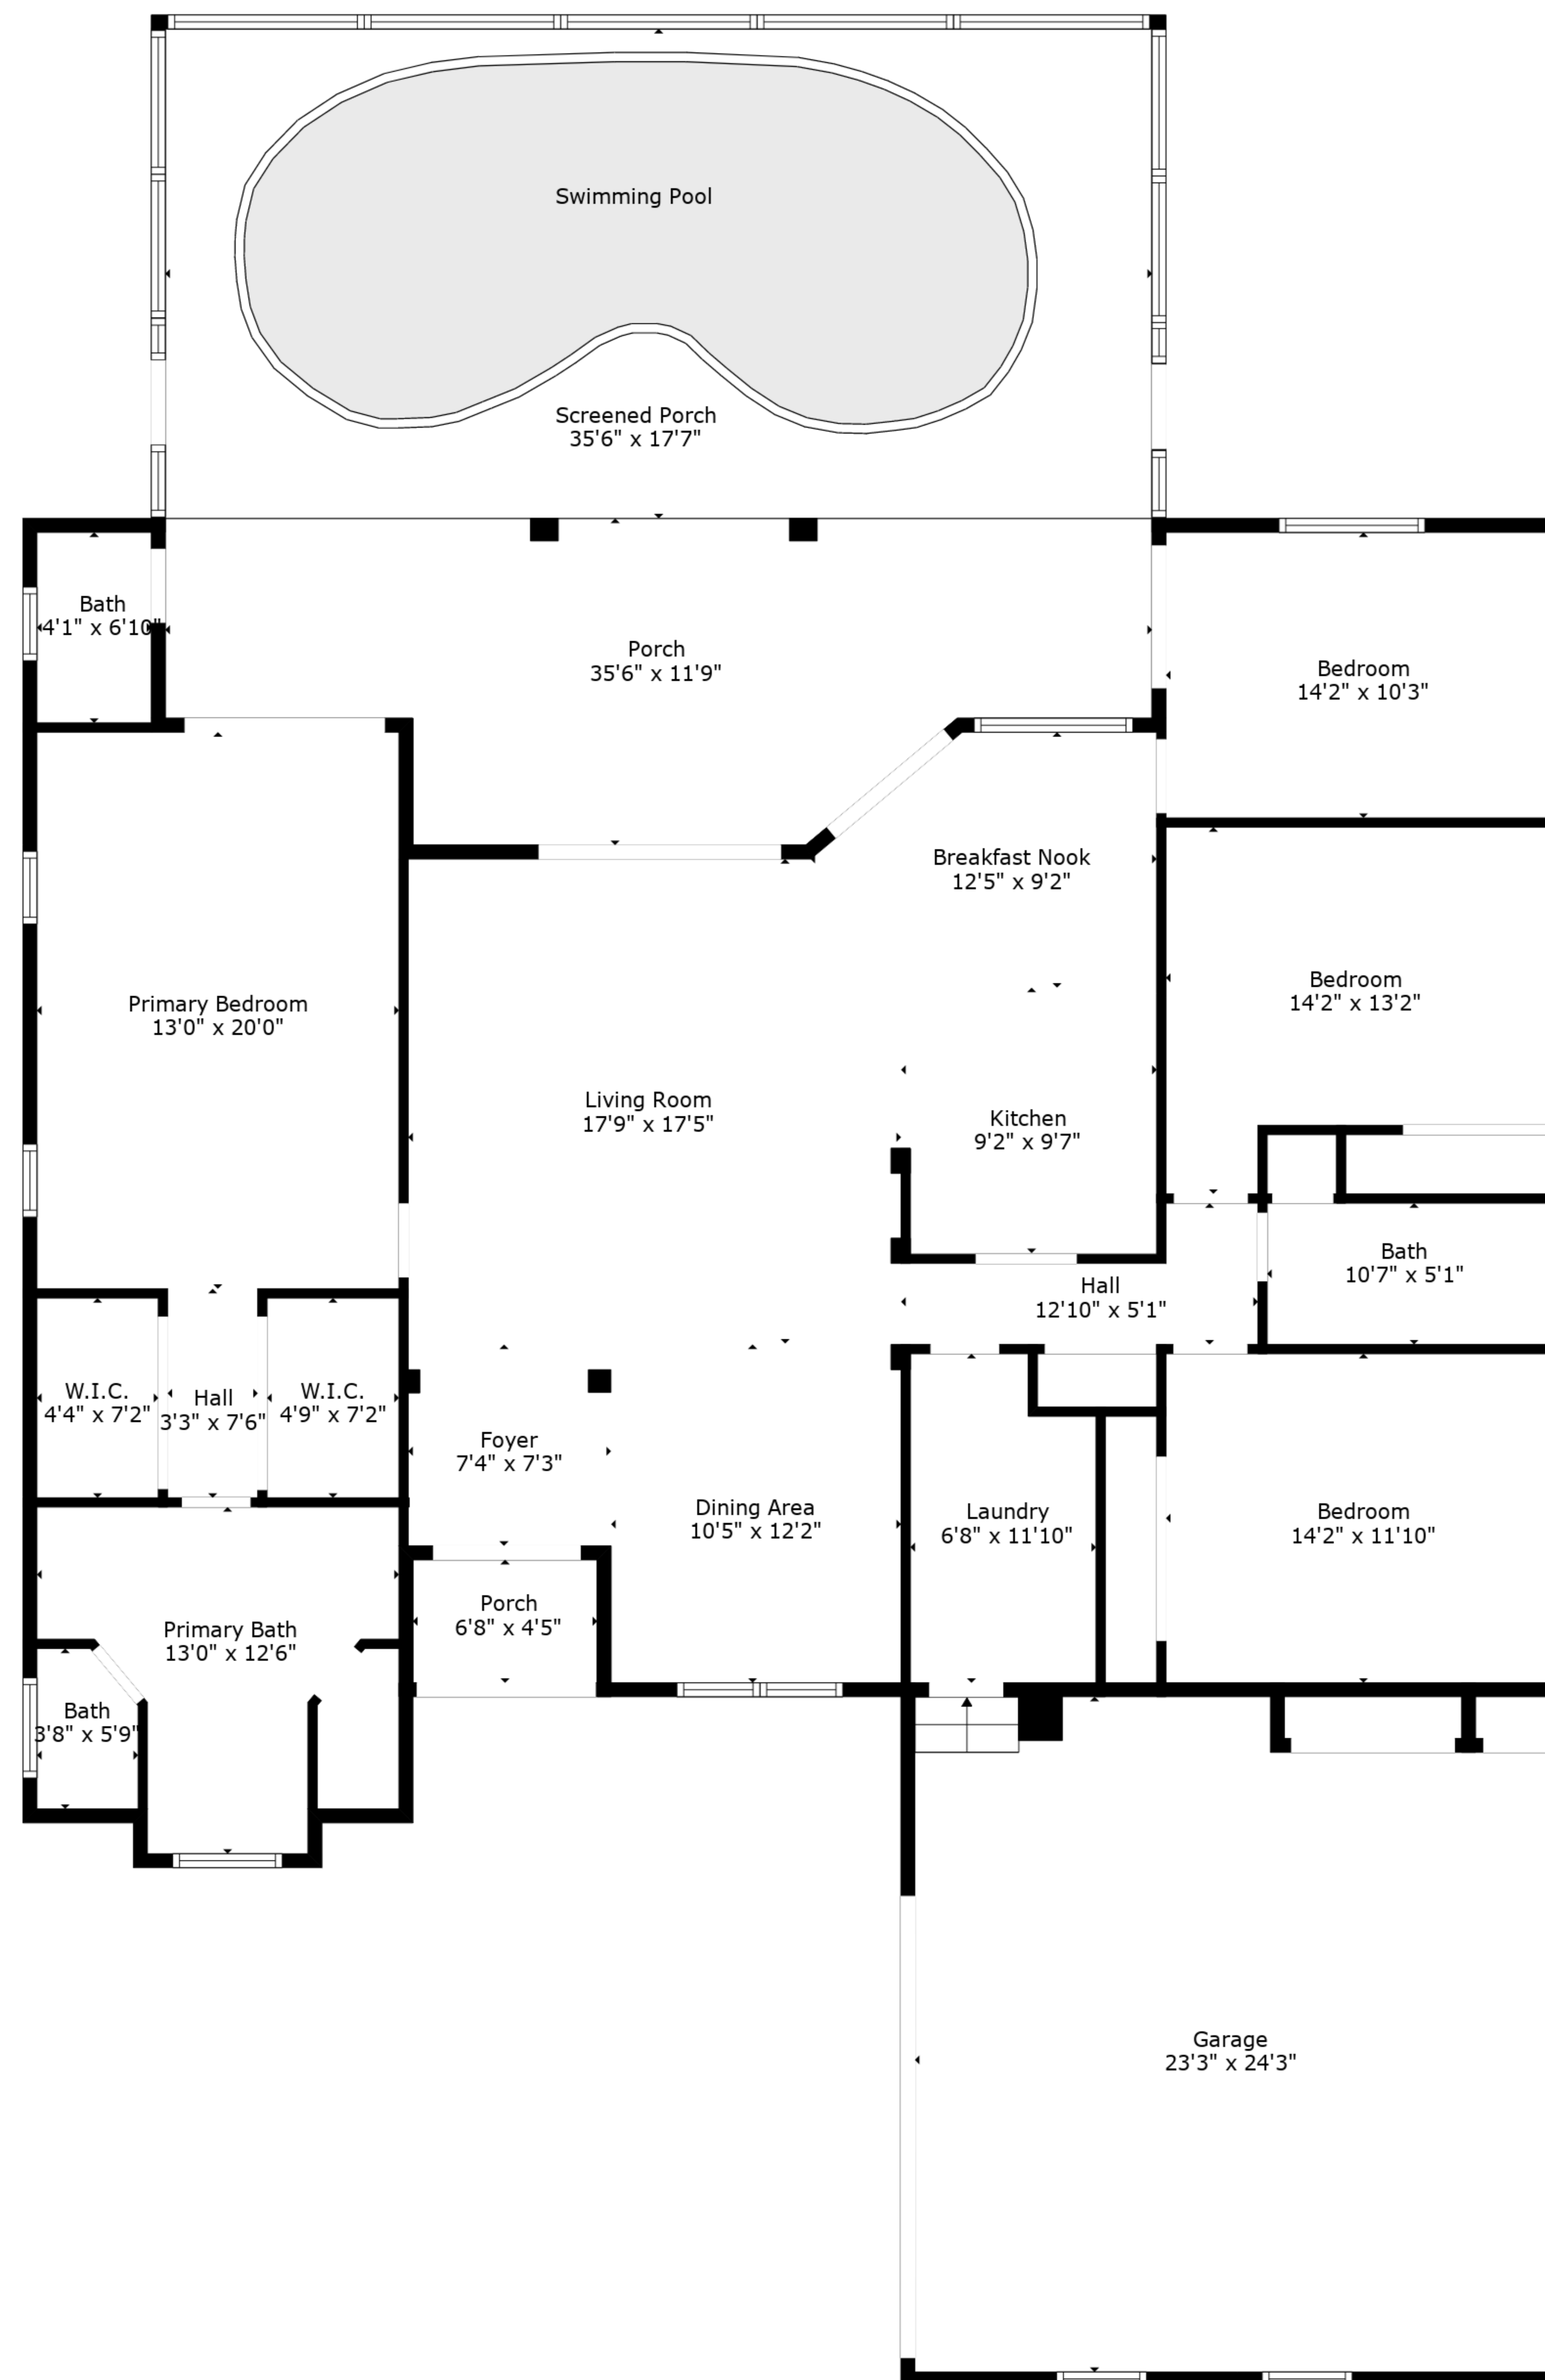

TOTAL: 1971 sq. ft

FLOOR 1: 1971 sq. ft

EXCLUDED AREAS: GARAGE: 543 sq. ft, PORCH: 361 sq. ft, SCREENED PORCH: 329 sq. ft

TOTAL: 1971 sq. ft

FLOOR 1: 1971 sq. ft

EXCLUDED AREAS: GARAGE: 543 sq. ft, PORCH: 361 sq. ft, SCREENED PORCH: 329 sq. ft