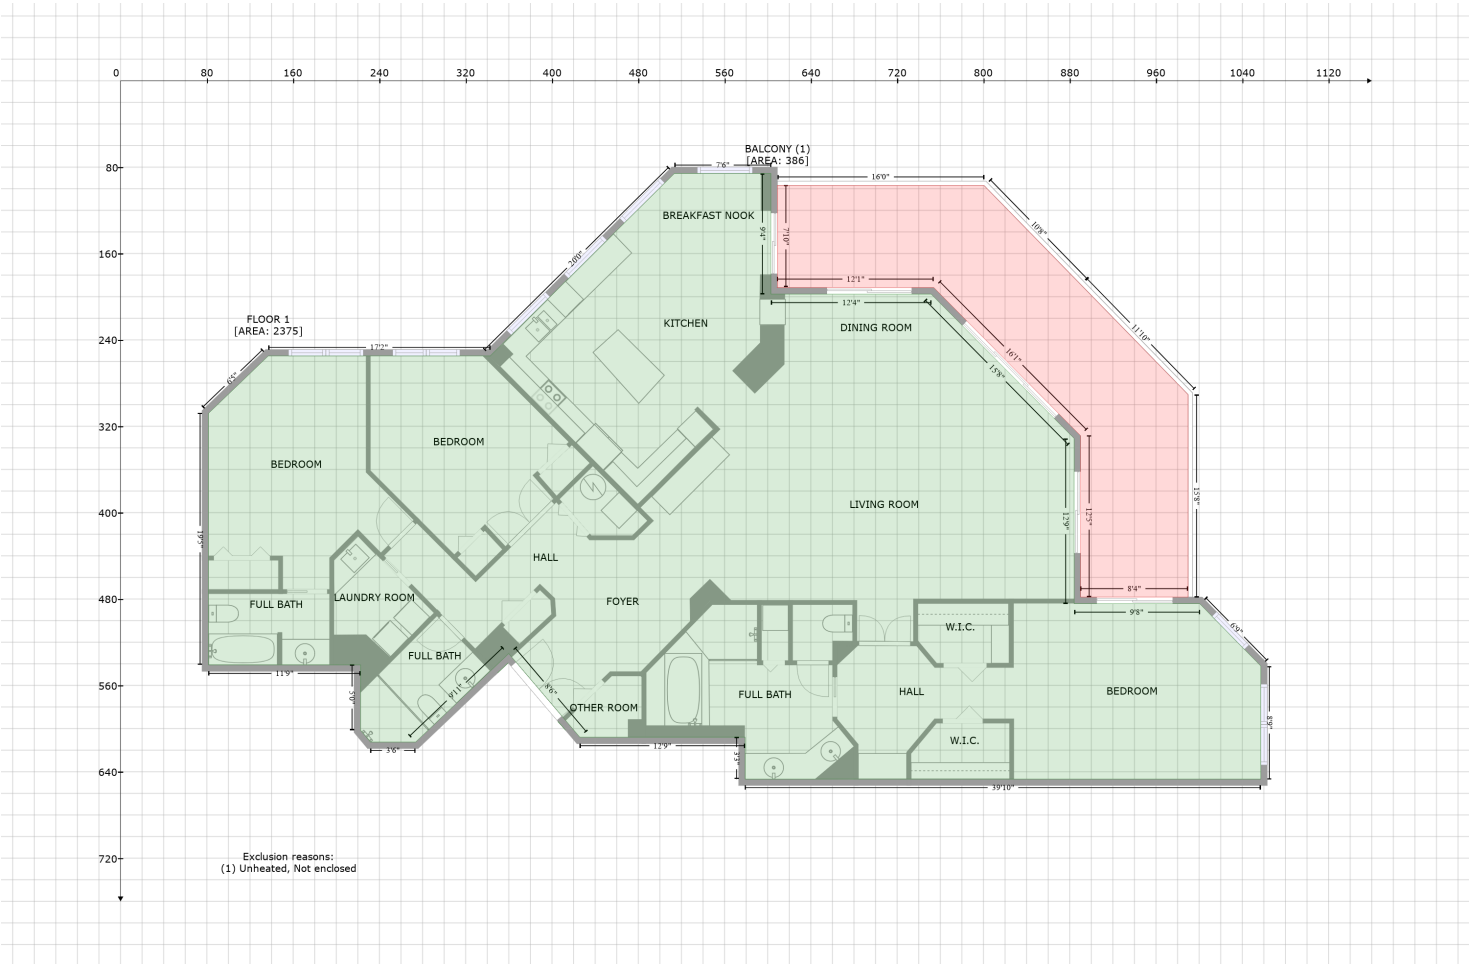

1180 Gulf Boulevard, Sand Key Club, Clearwater Beach, Pinellas County, Florida, United States, 33767, 401

Gross Living Area: 2375 sq. ft

Space	Area (sq. ft)	Calculation
FLOOR 1 (Living area)	2375	Coordinate Polygon Area Algorithm using inches $-((603 + 603) * (85.9 - 197.5) + (603 + 751.5) * (197.5 - 197.5) + (751.5 + 884.1) * (197.5 - 331.3) + (884.1 + 884.1) * (331.3 - 484.3) + (884.1 + 1000.4) * (484.3 - 484.3) + (1000.4 + 1057.2) * (484.3 - 542.1) + (1057.2 + 1057.2) * (542.1 - 646.8) + (1057.2 + 579.1) * (646.8 - 646.8) + (579.1 + 579.1) * (646.8 - 608) + (579.1 + 425.9) * (608 - 608) + (425.9 + 359.9) * (608 - 530.5) + (359.9 + 273.5) * (530.5 - 612.5) + (273.5 + 231.8) * (612.5 - 612.5) + (231.8 + 222.5) * (612.5 - 601.5) + (222.5 + 222.5) * (601.5 - 541) + (222.5 + 81.6) * (541 - 541) + (81.6 + 81.6) * (541 - 308) + (81.6 + 136.9) * (308 - 254.9) + (136.9 + 342.7) * (254.9 - 254.9) + (342.7 + 513.5) * (254.9 - 85.9) + (513.5 + 603) * (85.9 - 85.9)) * 0.5 * 0.00694 + -((359.4 + 349.7) * (539.2 - 548.5) + (349.7 + 349.6) * (548.5 - 548.5) + (349.6 + 359.4) * (548.5 - 539.2)) * 0.5 * 0.00694 + -((408.3 + 405.6) * (596.7 - 593.8) + (405.6 + 405.6) * (593.8 - 593.4) + (405.6 + 412.5) * (593.4 - 601.5) + (412.5 + 408.3) * (601.5 - 596.7)) * 0.5 * 0.00694$
BALCONY (Non-living area)	386	$-((800.6 + 890.2) * (97 - 188.7) + (890.2 + 989.8) * (188.7 - 290.6) + (989.8 + 989.8) * (290.6 - 478.3) + (989.8 + 890.1) * (478.3 - 478.3) + (890.1 + 890.1) * (478.3 - 328.8) + (890.1 + 754) * (328.8 - 191.5) + (754 + 609) * (191.5 - 191.5) + (609 + 608.7) * (191.5 - 191.8) + (608.7 + 609) * (191.8 - 191) + (609 + 609) * (191 - 97) + (609 + 800.6) * (97 - 97)) * 0.5 * 0.00694$