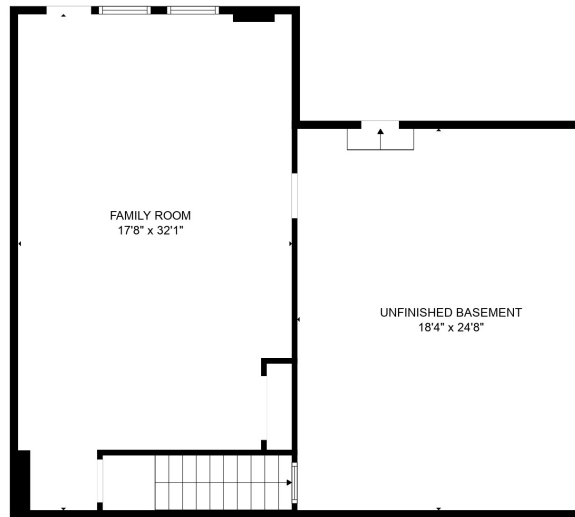

FLOOR 2

FLOOR 1

Total scanned area: 2469 sq. ft

Total scanned area: 2469 sq. ft

MEASUREMENTS ARE CALCULATED BY CUBICASA TECHNOLOGY. DEEMED HIGHLY RELIABLE BUT NOT GUARANTEED.

Total scanned area: 2469 sq. ft