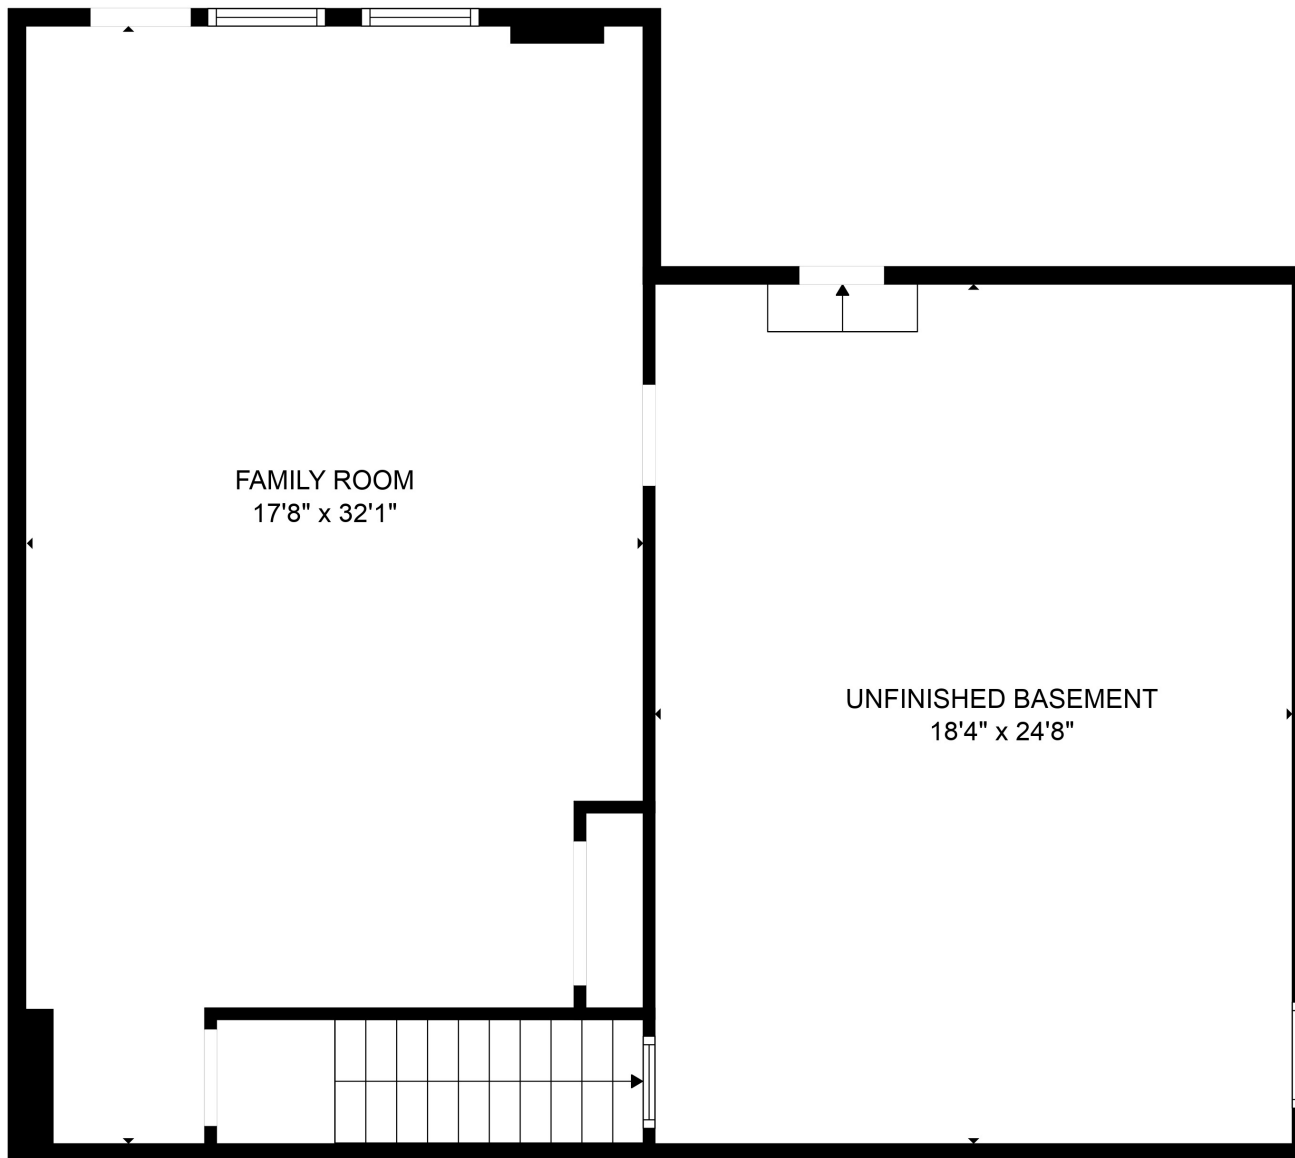

FLOOR 2

FLOOR 1

Total scanned area: 2469 sq. ft

Total scanned area: 2469 sq. ft

MEASUREMENTS ARE CALCULATED BY CUBICASA TECHNOLOGY. DEEMED HIGHLY RELIABLE BUT NOT GUARANTEED.

Total scanned area: 2469 sq. ft