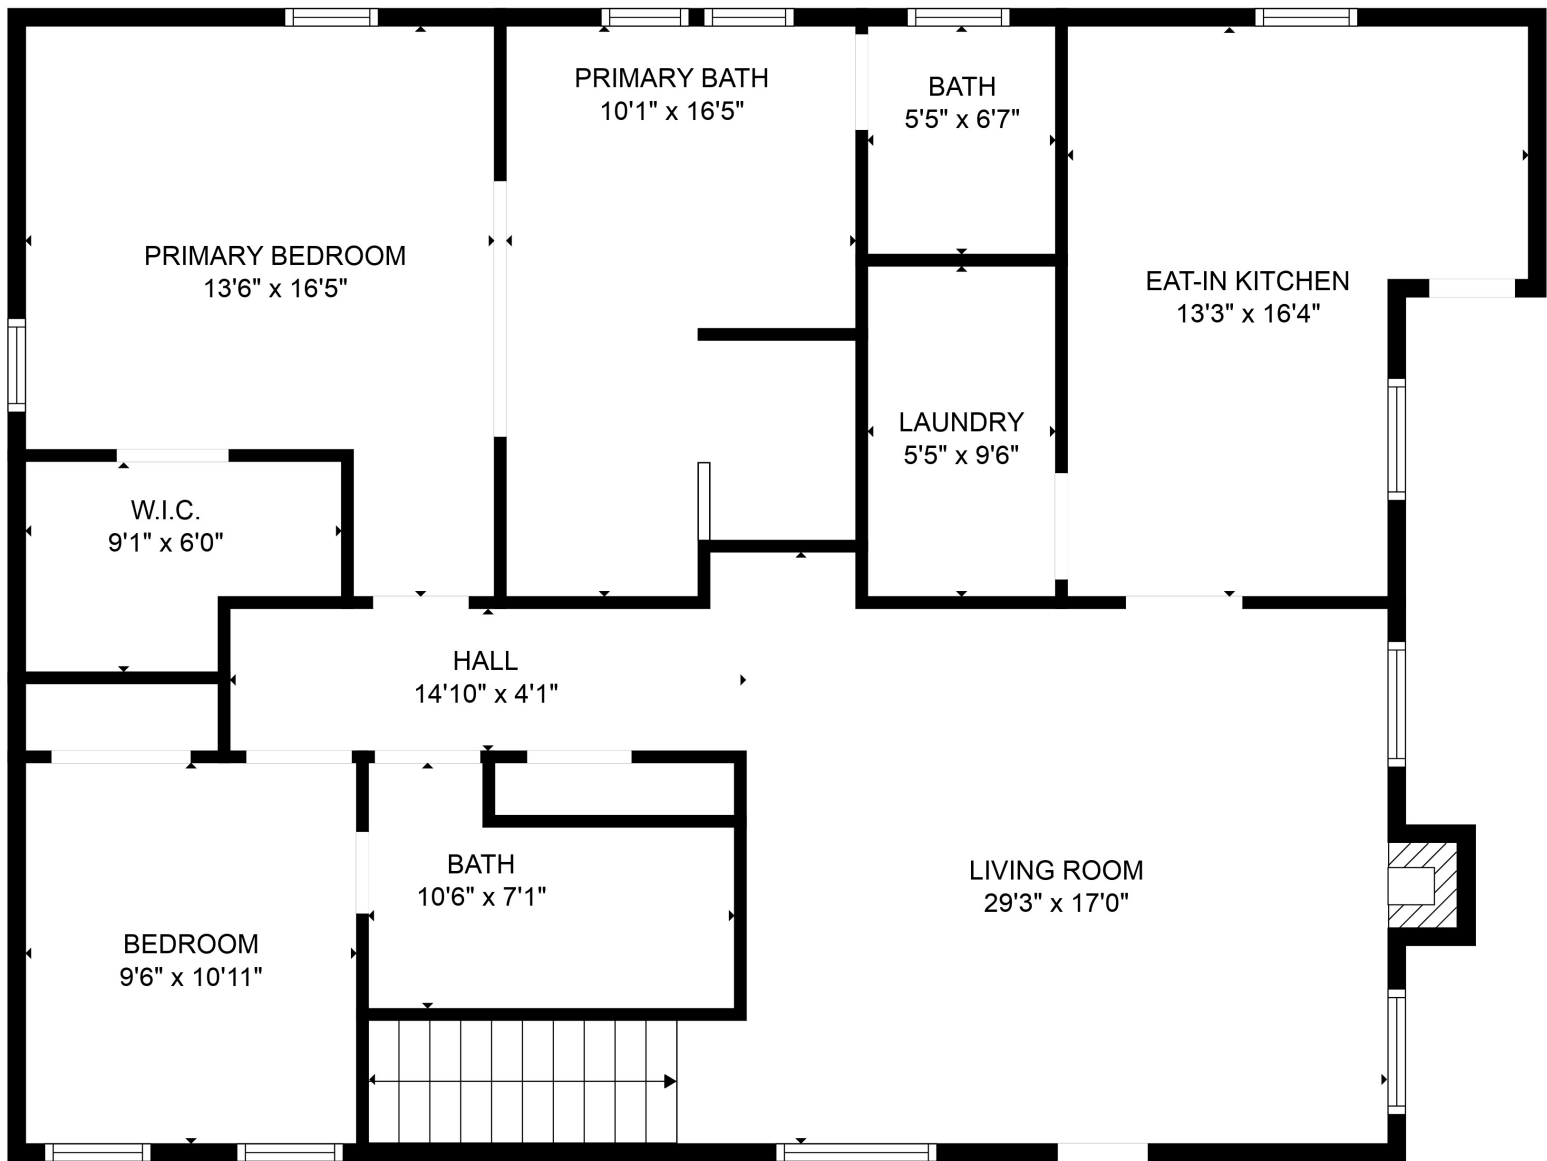

FLOOR 2

FLOOR 1

Total scanned area: 2469 sq. ft

Total scanned area: 2469 sq. ft

MEASUREMENTS ARE CALCULATED BY CUBICASA TECHNOLOGY. DEEMED HIGHLY RELIABLE BUT NOT GUARANTEED.

Total scanned area: 2469 sq. ft

MEASUREMENTS ARE CALCULATED BY CUBICASA TECHNOLOGY. DEEMED HIGHLY RELIABLE BUT NOT GUARANTEED.