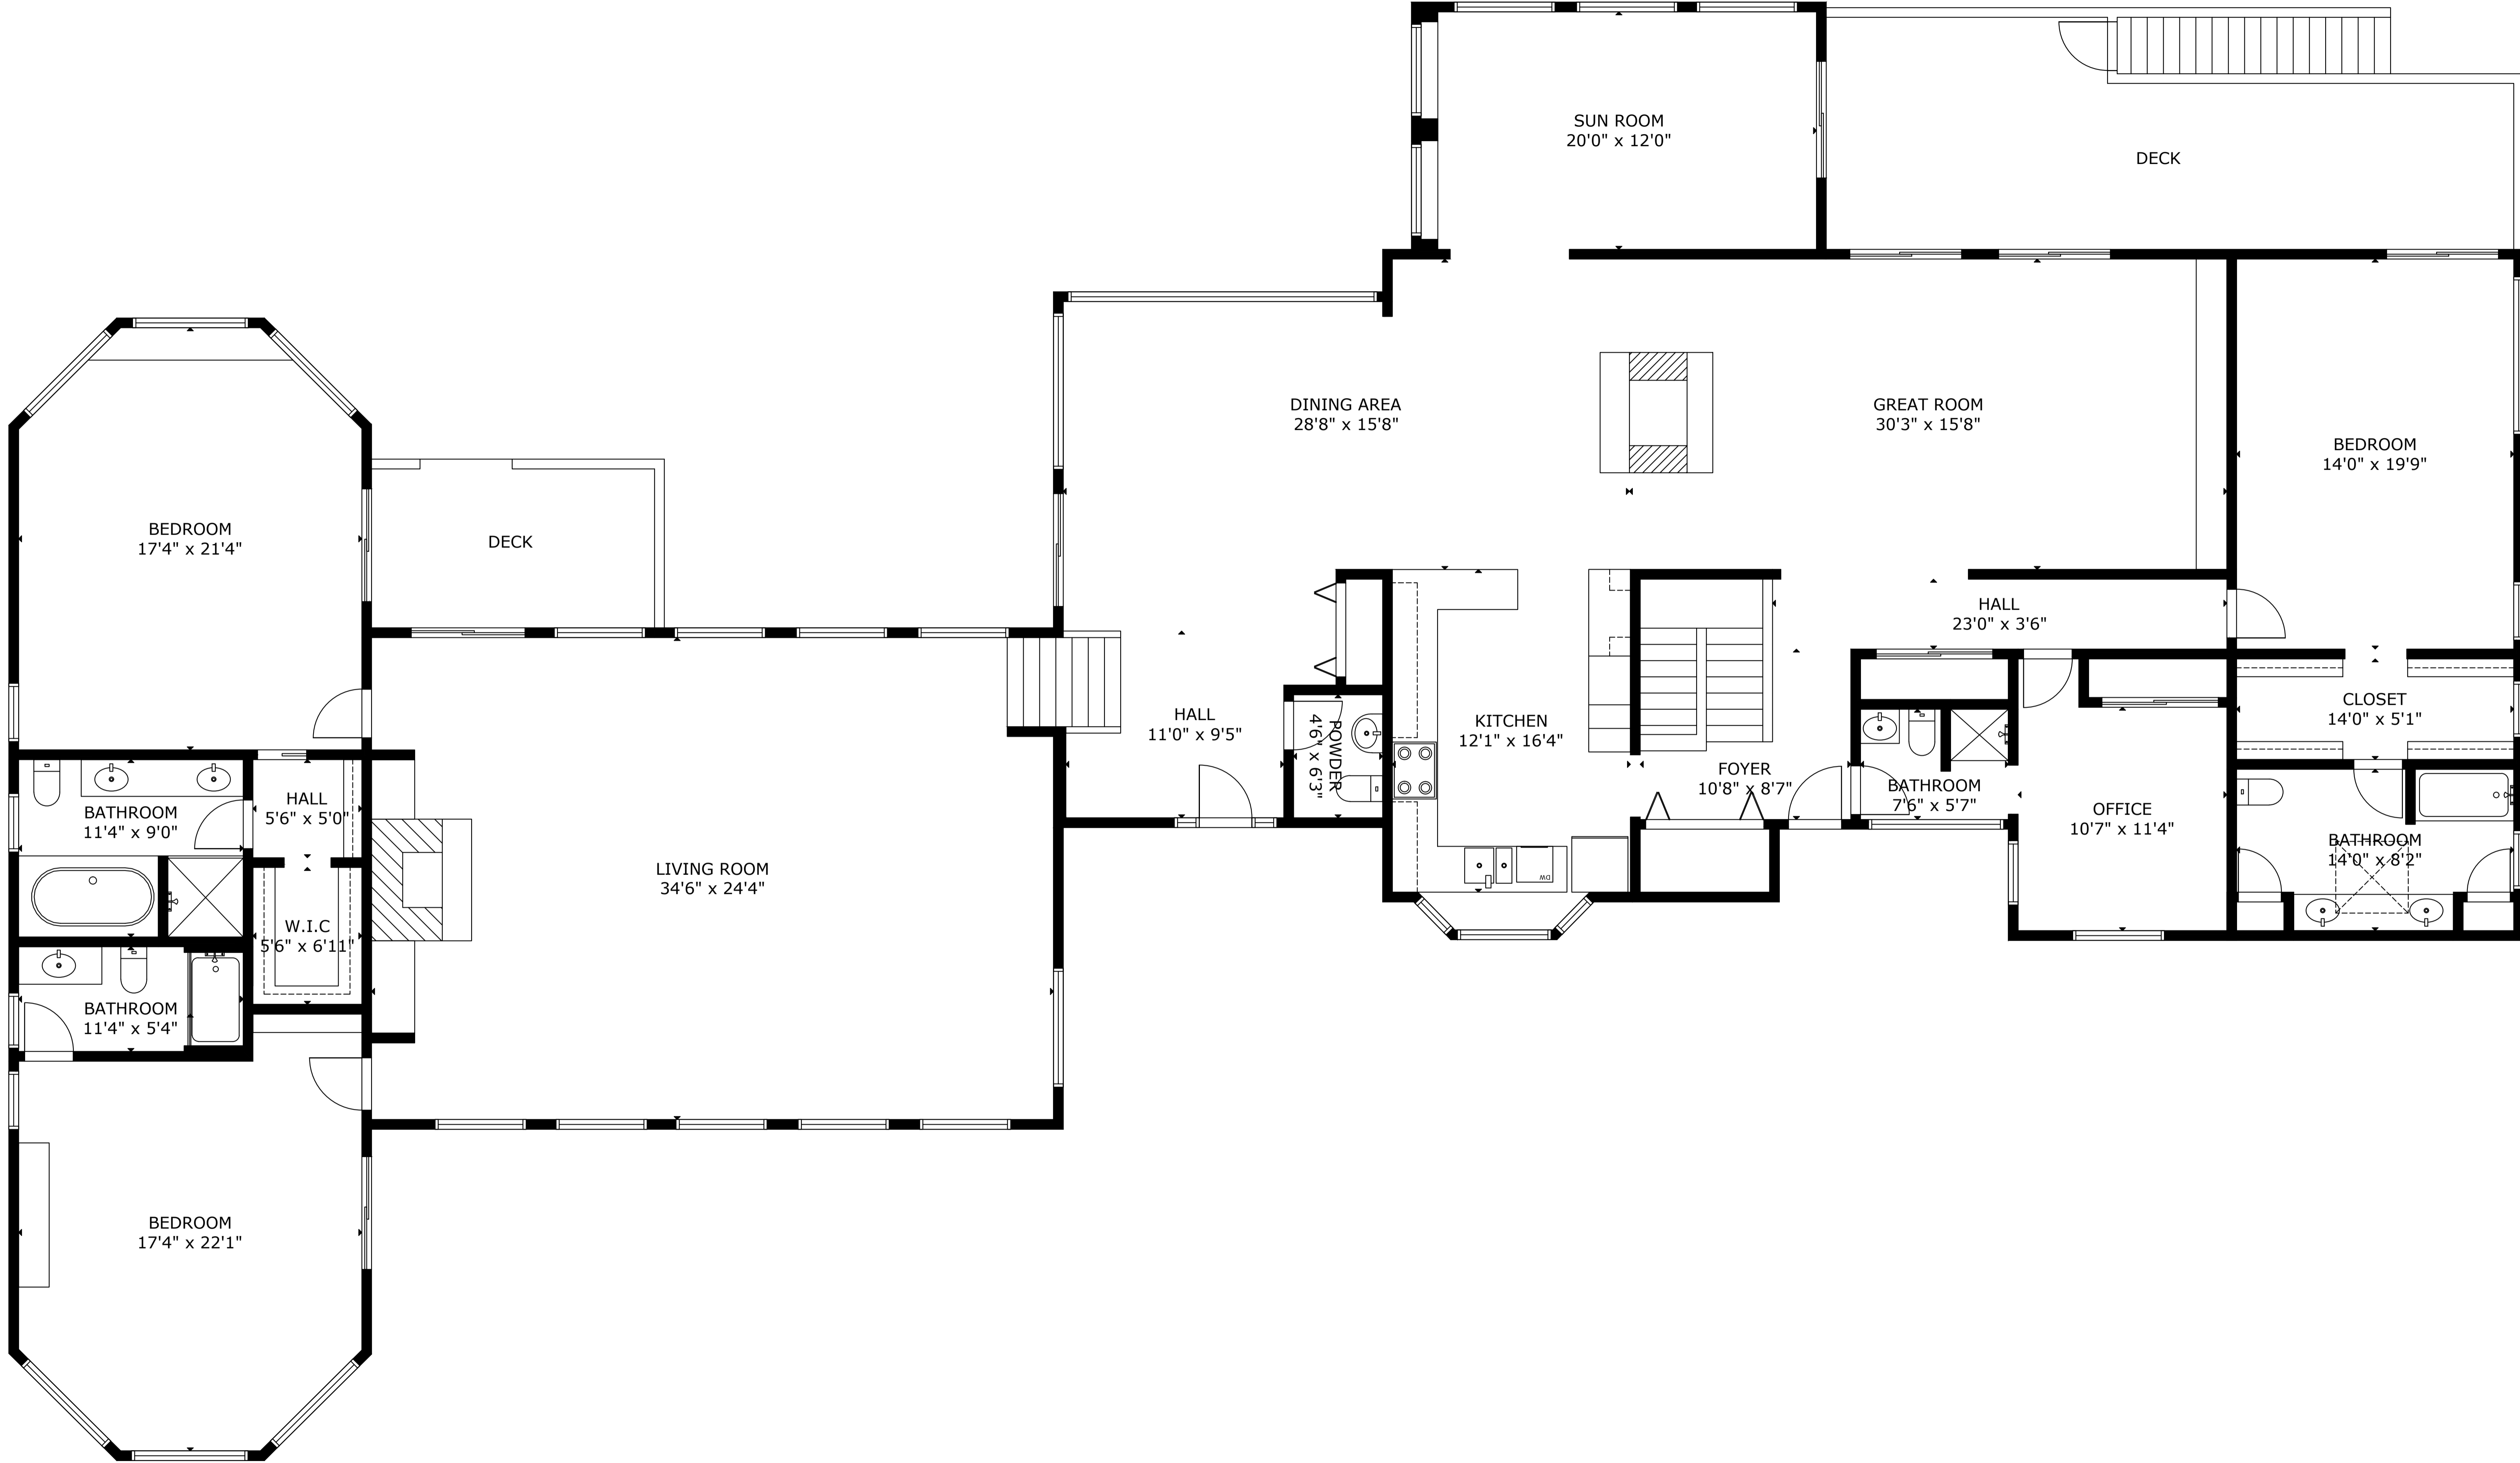

67 Redwood Circle, Mashpee

GROSS INTERNAL AREA
TOTAL: 6,136 sq.ft

FLOOR 1: 1,834 sq.ft, FLOOR 2: 4,302 sq.ft

SIZE AND DIMENSIONS ARE APPROXIMATE, ACTUAL MAY VARY