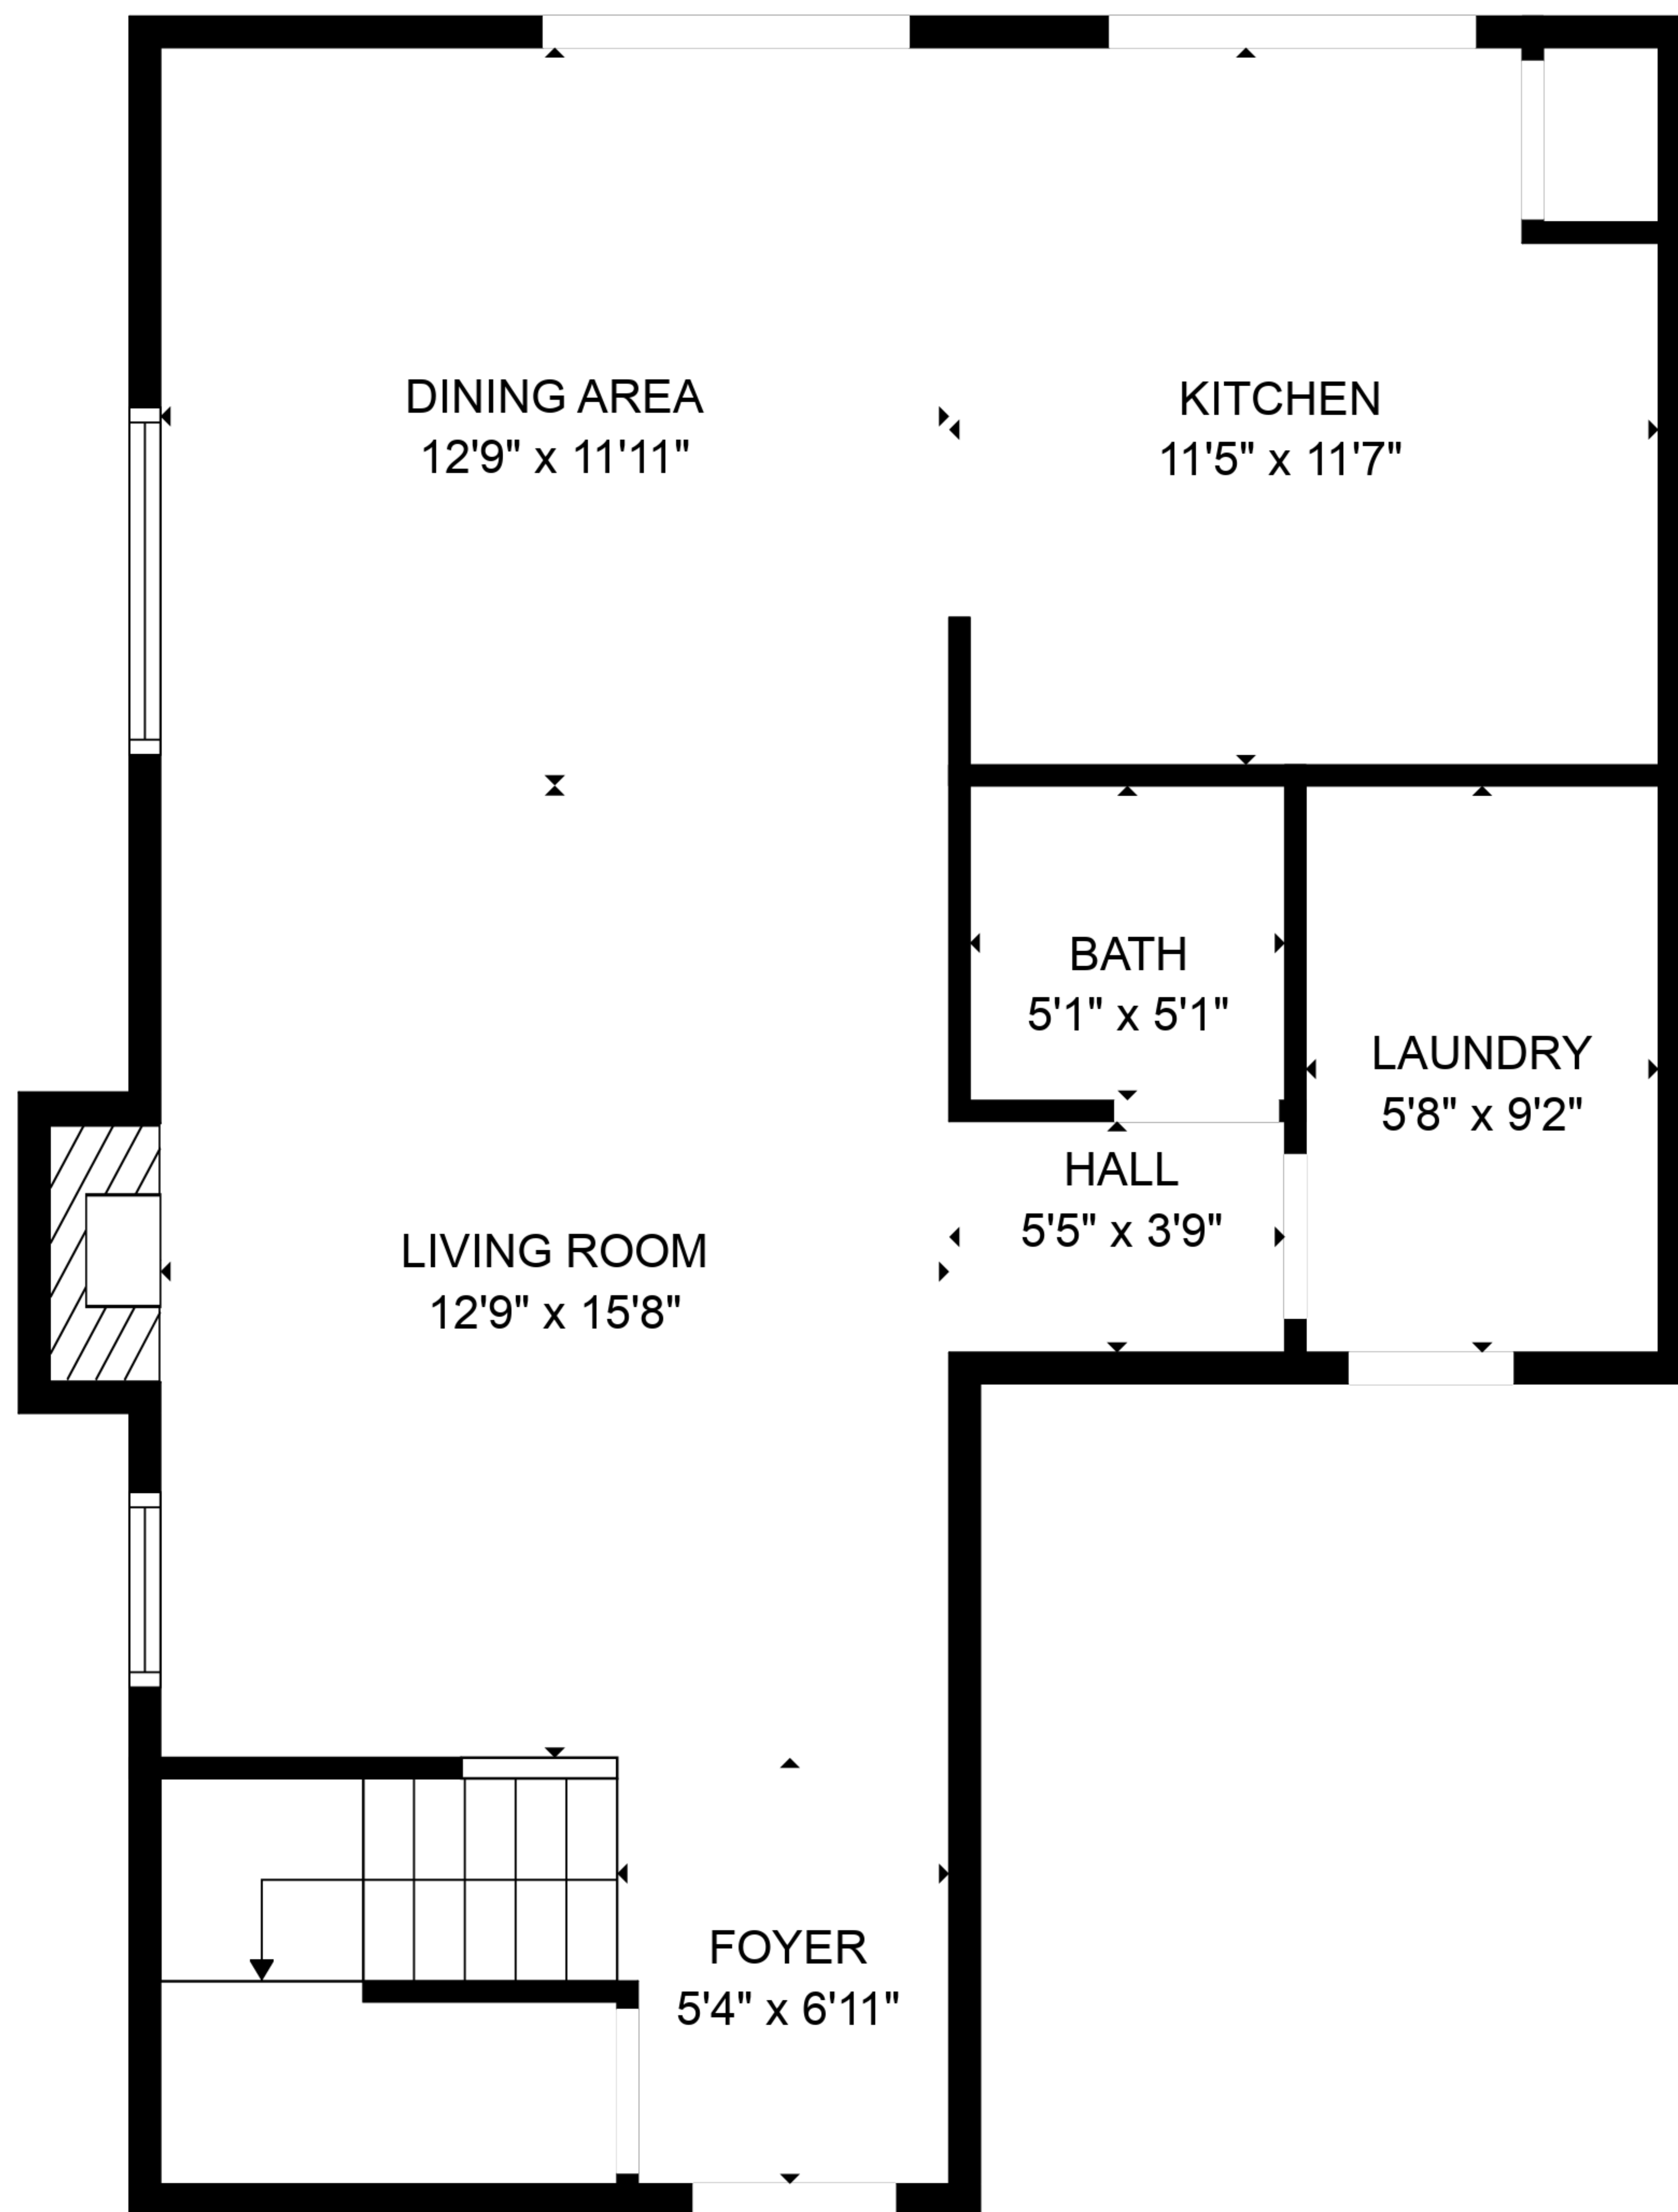

**TOTAL: 1591 sq. ft**  
BELOW GROUND: 683 sq. ft, FLOOR 2: 908 sq. ft  
EXCLUDED AREAS: FIREPLACE: 9 sq. ft

SIZES AND DIMENSIONS ARE APPROXIMATE. ACTUAL MAY VARY.

**TOTAL: 1591 sq. ft**

BELOW GROUND: 683 sq. ft, FLOOR 2: 908 sq. ft

EXCLUDED AREAS: FIREPLACE: 9 sq. ft

SIZES AND DIMENSIONS ARE APPROXIMATE. ACTUAL MAY VARY.

FLOOR 1

FLOOR 2

**TOTAL: 1591 sq. ft**  
 BELOW GROUND: 683 sq. ft, FLOOR 2: 908 sq. ft  
 EXCLUDED AREAS: FIREPLACE: 9 sq. ft

SIZES AND DIMENSIONS ARE APPROXIMATE. ACTUAL MAY VARY.