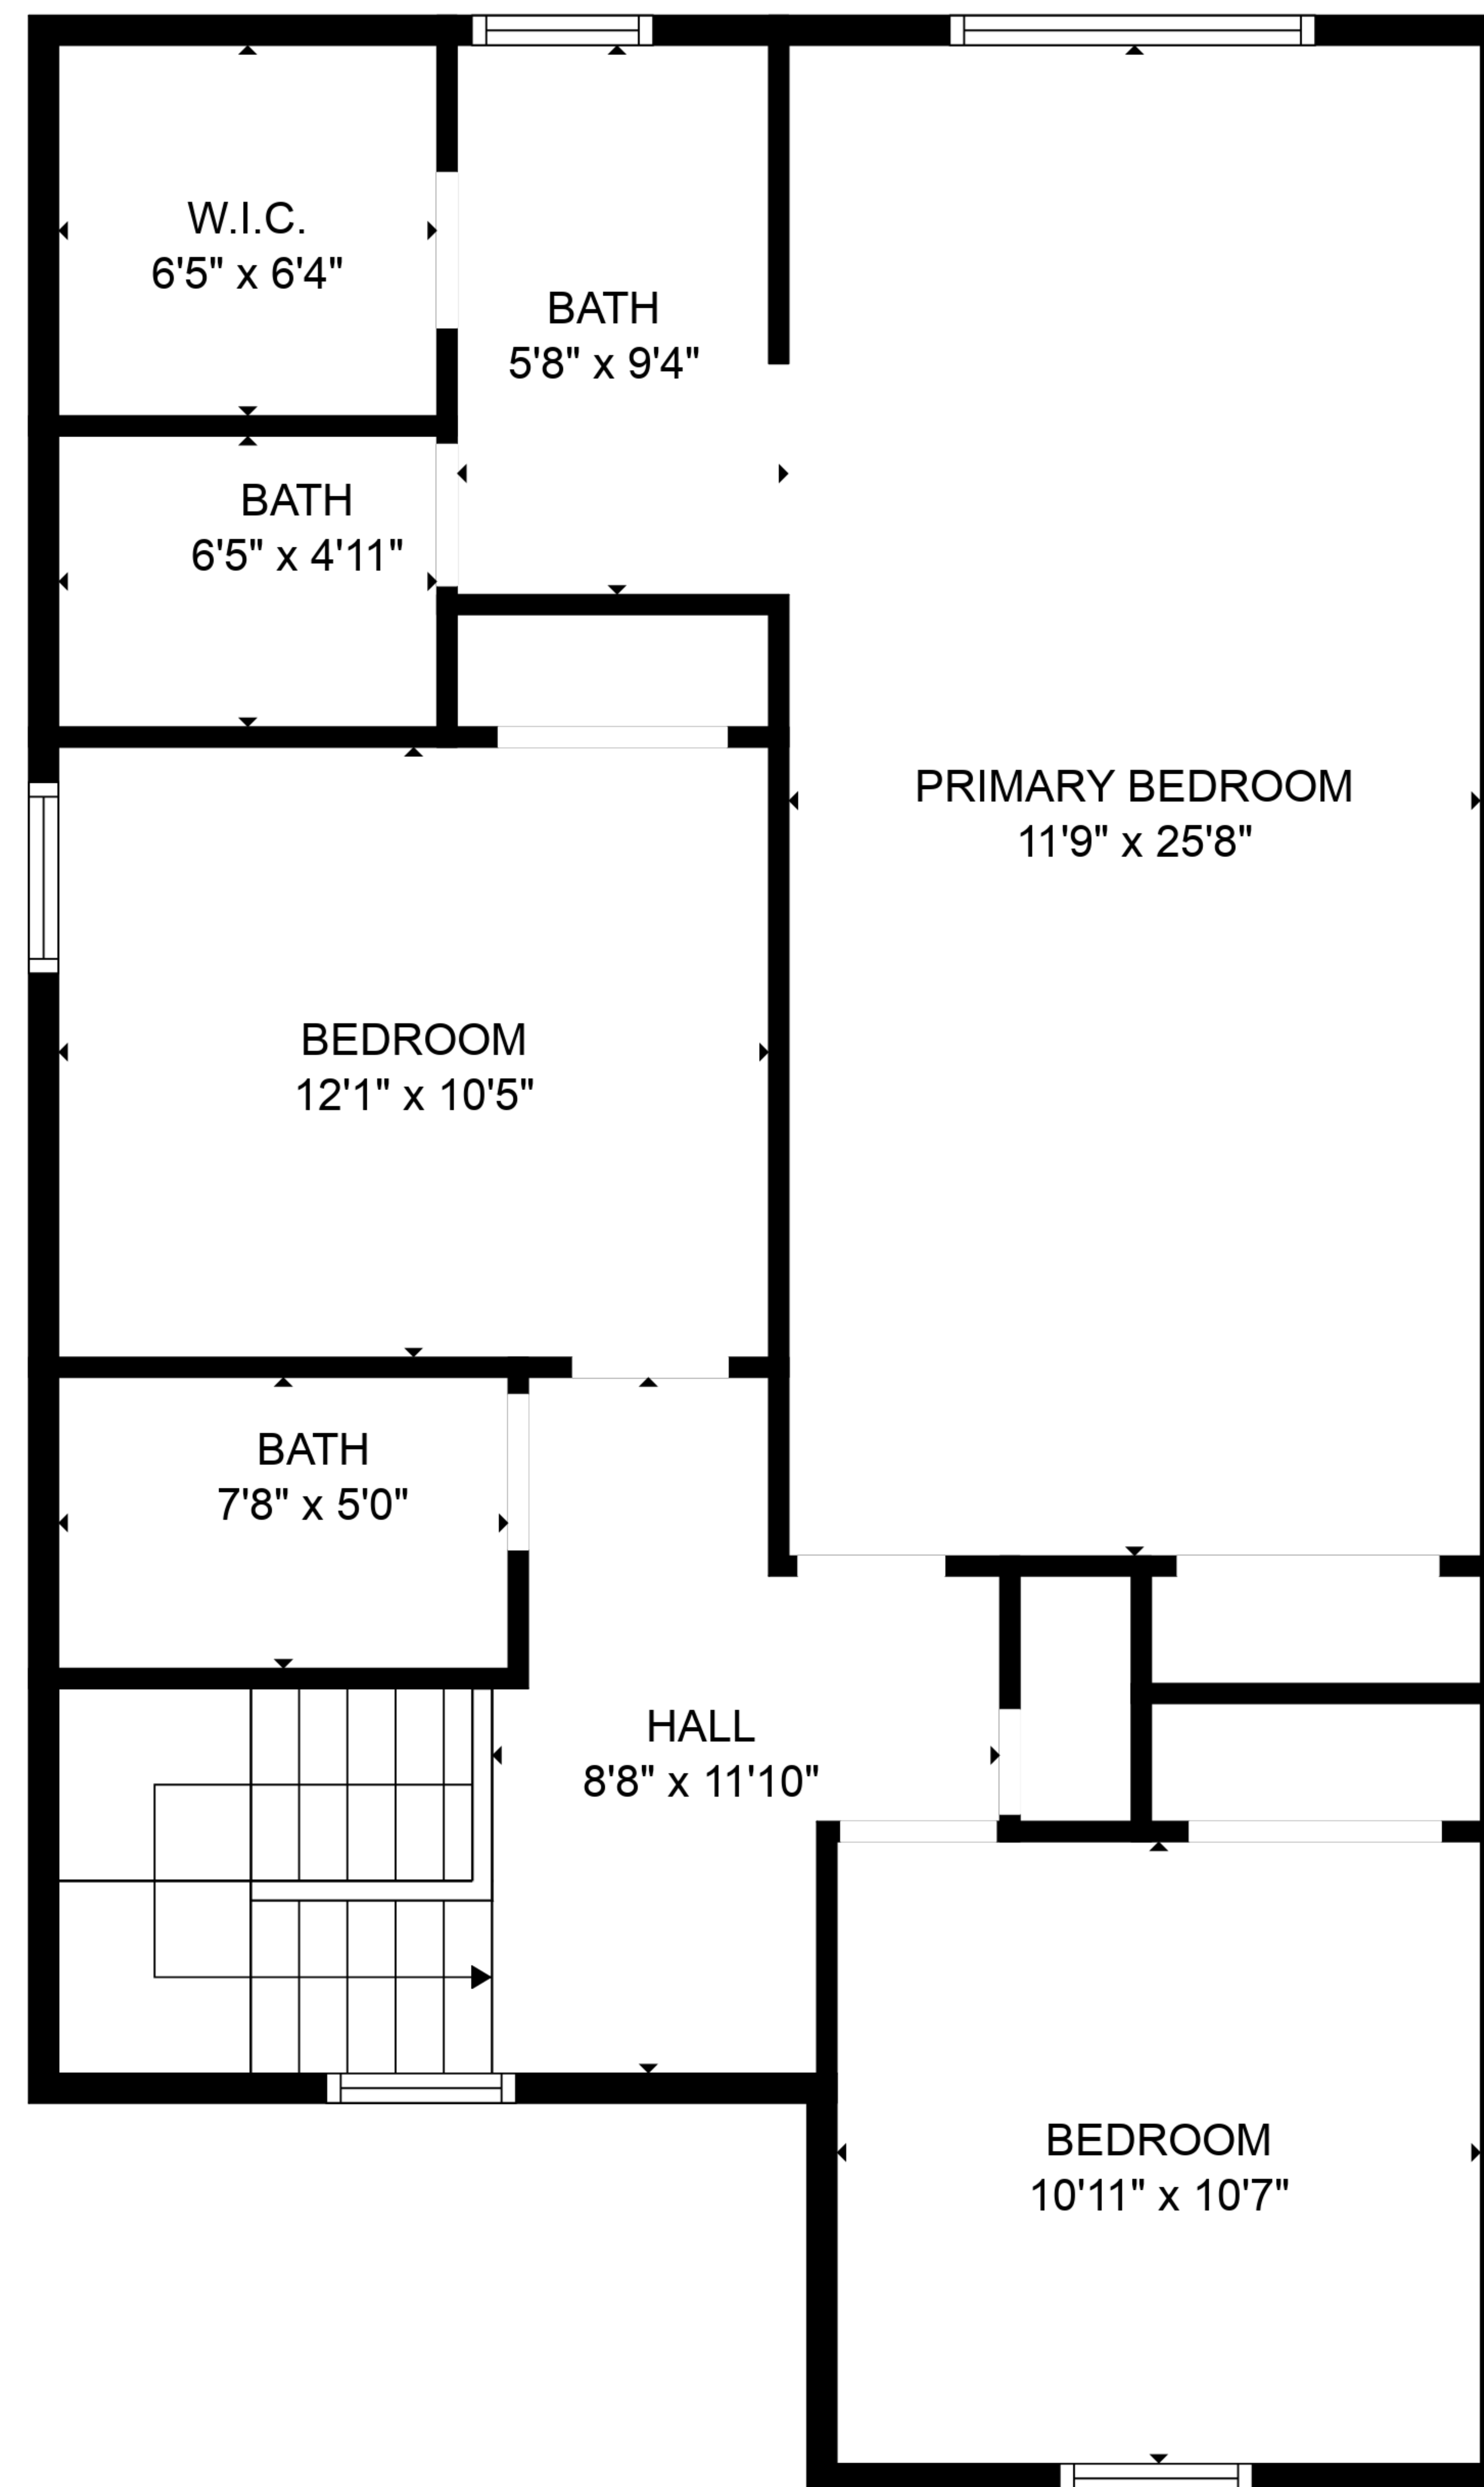

**TOTAL: 1591 sq. ft**  
BELOW GROUND: 683 sq. ft, FLOOR 2: 908 sq. ft  
EXCLUDED AREAS: FIREPLACE: 9 sq. ft

SIZES AND DIMENSIONS ARE APPROXIMATE. ACTUAL MAY VARY.

**TOTAL: 1591 sq. ft**

BELOW GROUND: 683 sq. ft, FLOOR 2: 908 sq. ft

EXCLUDED AREAS: FIREPLACE: 9 sq. ft

SIZES AND DIMENSIONS ARE APPROXIMATE. ACTUAL MAY VARY.

FLOOR 1

FLOOR 2

**TOTAL: 1591 sq. ft**  
 BELOW GROUND: 683 sq. ft, FLOOR 2: 908 sq. ft  
 EXCLUDED AREAS: FIREPLACE: 9 sq. ft

SIZES AND DIMENSIONS ARE APPROXIMATE. ACTUAL MAY VARY.