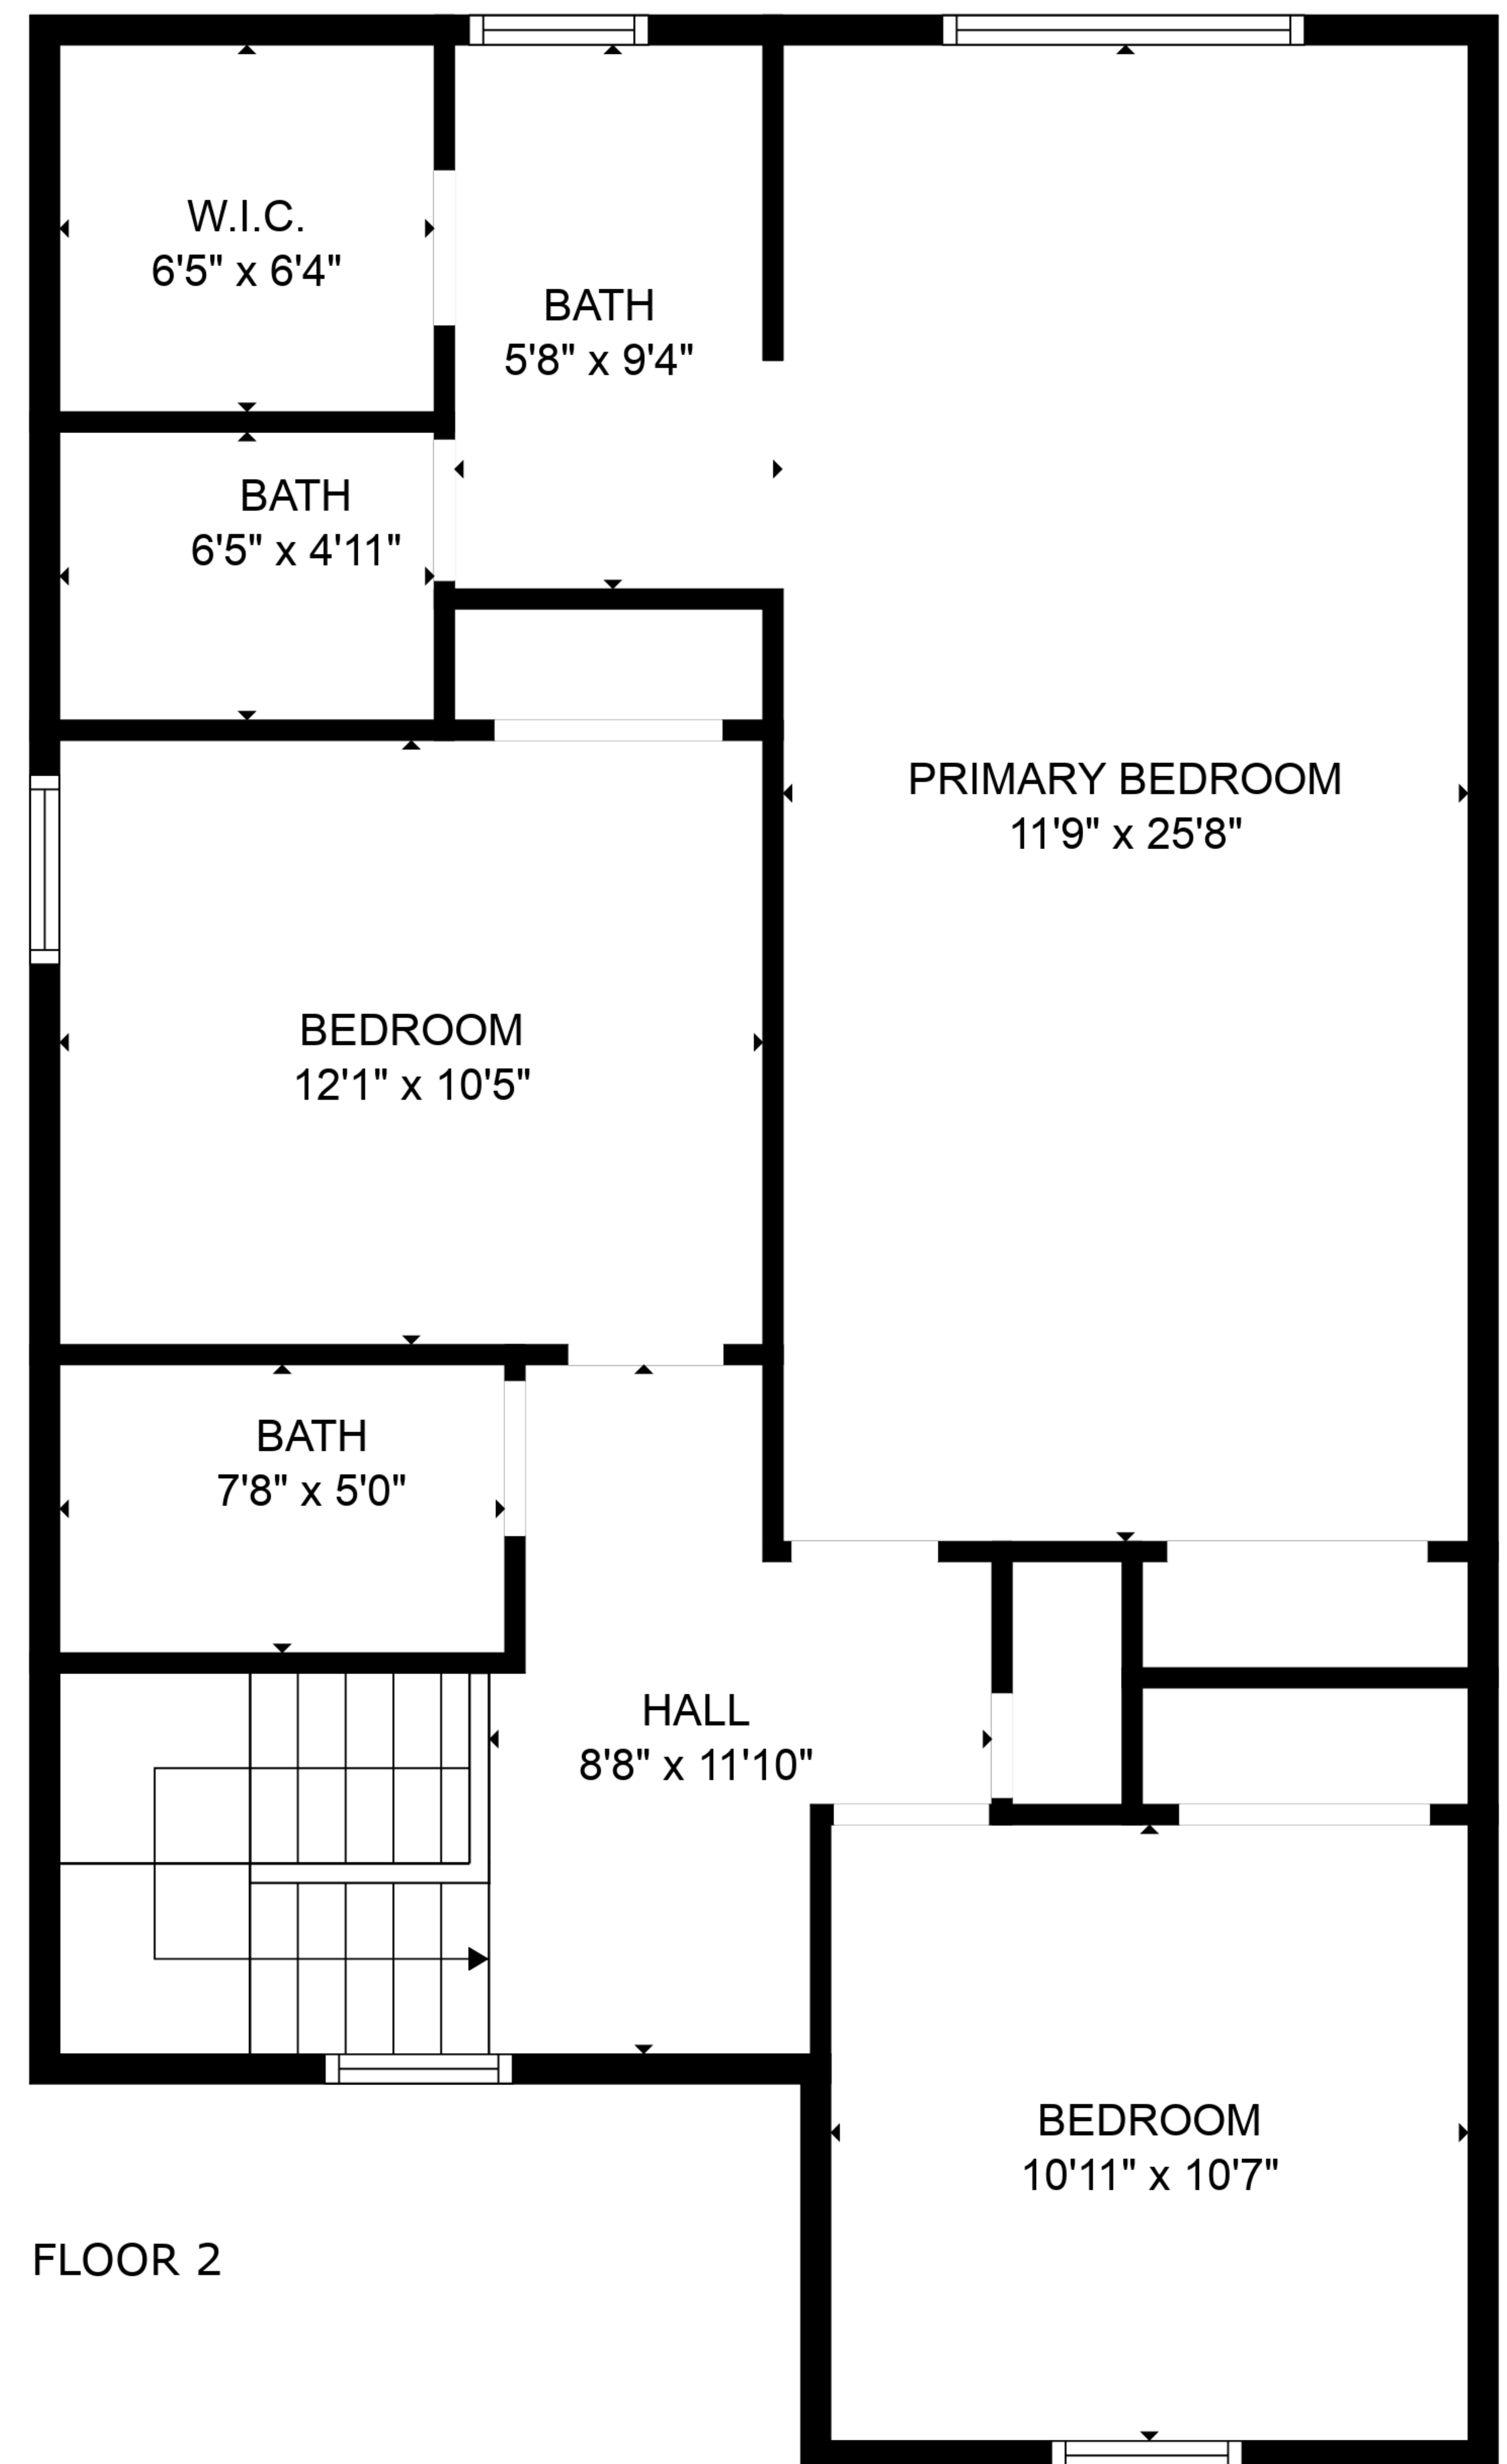

**TOTAL: 1591 sq. ft**  
BELOW GROUND: 683 sq. ft, FLOOR 2: 908 sq. ft  
EXCLUDED AREAS: FIREPLACE: 9 sq. ft

SIZES AND DIMENSIONS ARE APPROXIMATE. ACTUAL MAY VARY.

**TOTAL: 1591 sq. ft**

BELOW GROUND: 683 sq. ft, FLOOR 2: 908 sq. ft

EXCLUDED AREAS: FIREPLACE: 9 sq. ft

SIZES AND DIMENSIONS ARE APPROXIMATE. ACTUAL MAY VARY.

FLOOR 1

FLOOR 2

**TOTAL: 1591 sq. ft**  
 BELOW GROUND: 683 sq. ft, FLOOR 2: 908 sq. ft  
 EXCLUDED AREAS: FIREPLACE: 9 sq. ft

SIZES AND DIMENSIONS ARE APPROXIMATE. ACTUAL MAY VARY.