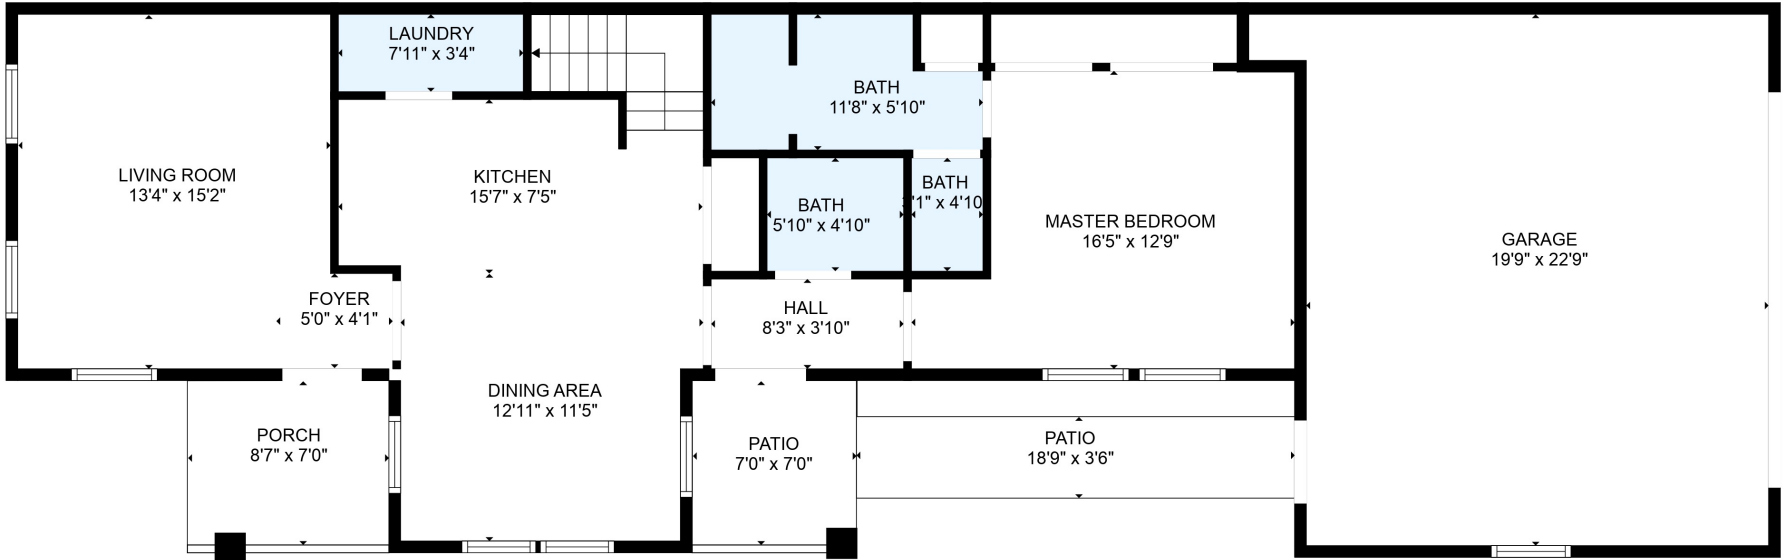

FLOOR 2

FLOOR 1

Total scanned area: 2122 sq. ft

MEASUREMENTS ARE CALCULATED BY CUBICASA TECHNOLOGY. DEEMED HIGHLY RELIABLE BUT NOT GUARANTEED.

Total scanned area: 2122 sq. ft

MEASUREMENTS ARE CALCULATED BY CUBICASA TECHNOLOGY. DEEMED HIGHLY RELIABLE BUT NOT GUARANTEED.

Total scanned area: 2122 sq. ft

MEASUREMENTS ARE CALCULATED BY CUBICASA TECHNOLOGY. DEEMED HIGHLY RELIABLE BUT NOT GUARANTEED.