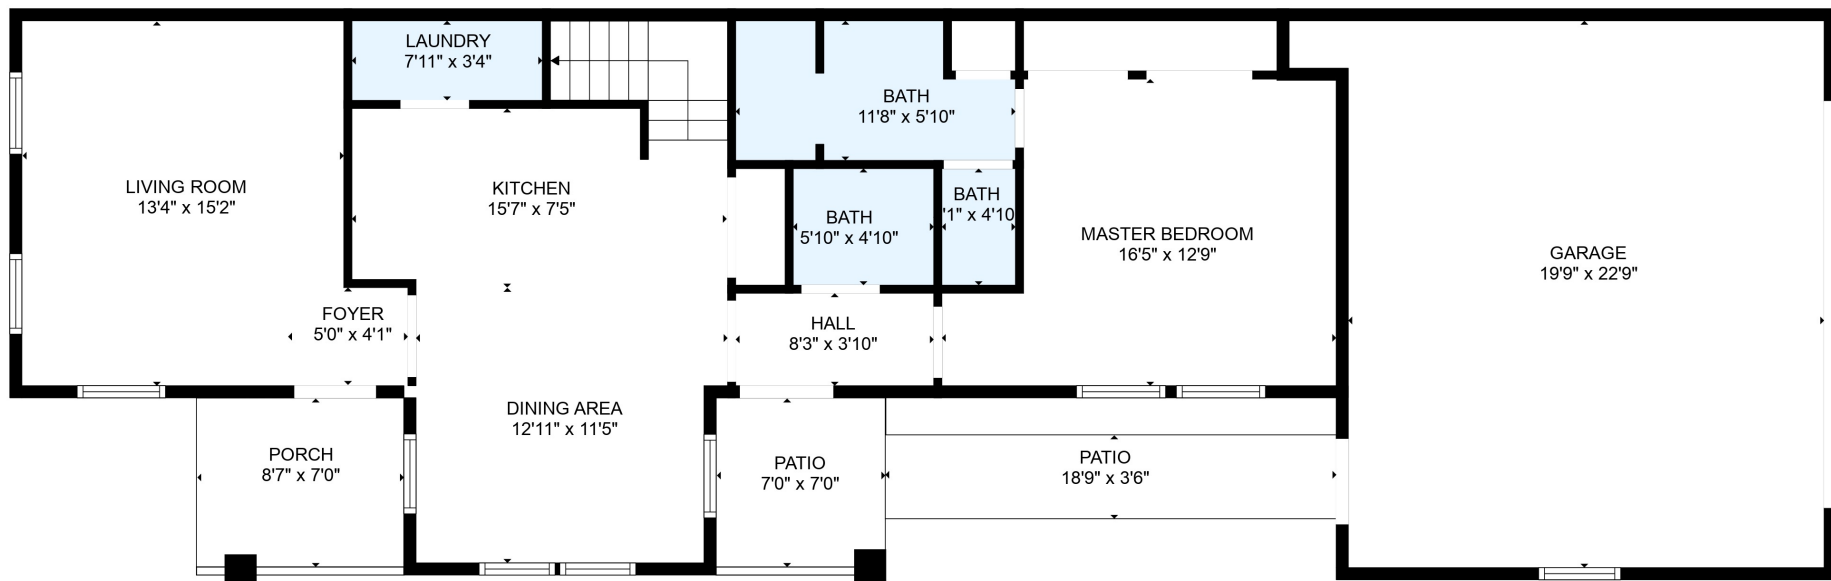

FLOOR 2

FLOOR 1

Total scanned area: 2122 sq. ft

MEASUREMENTS ARE CALCULATED BY CUBICASA TECHNOLOGY. DEEMED HIGHLY RELIABLE BUT NOT GUARANTEED.

Total scanned area: 2122 sq. ft

MEASUREMENTS ARE CALCULATED BY CUBICASA TECHNOLOGY. DEEMED HIGHLY RELIABLE BUT NOT GUARANTEED.

Total scanned area: 2122 sq. ft

MEASUREMENTS ARE CALCULATED BY CUBICASA TECHNOLOGY. DEEMED HIGHLY RELIABLE BUT NOT GUARANTEED.