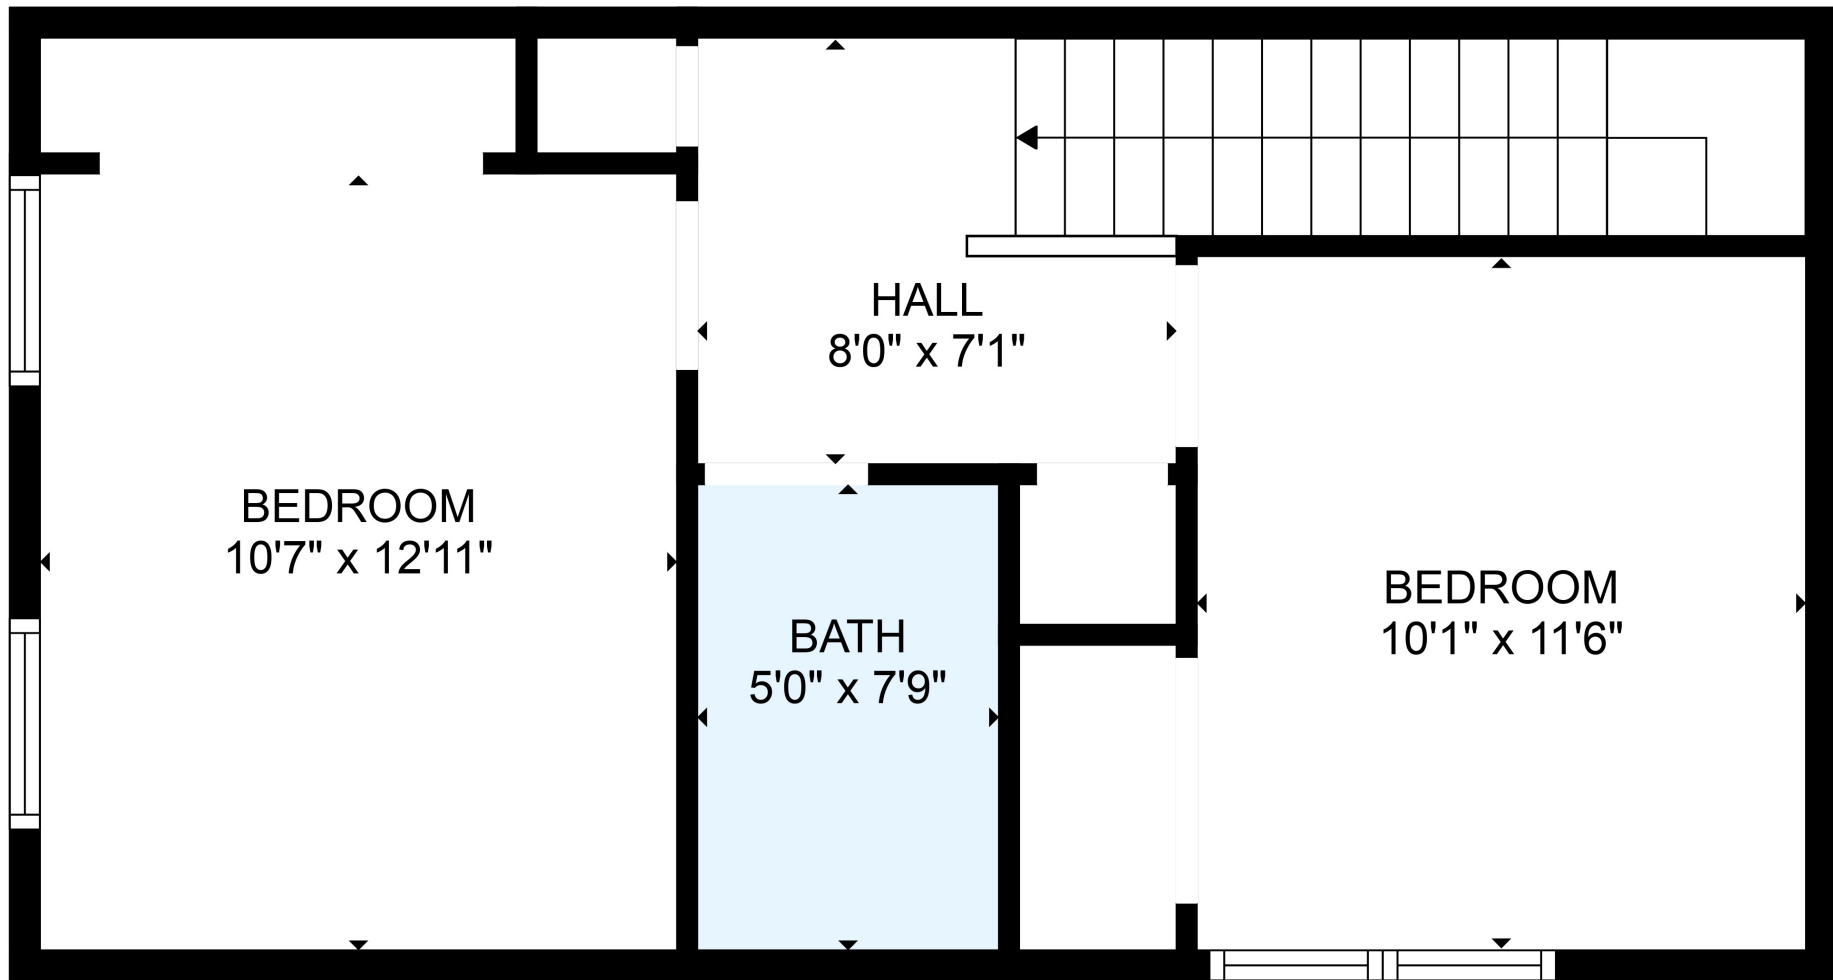

FLOOR 2

FLOOR 1

Total scanned area: 2122 sq. ft

MEASUREMENTS ARE CALCULATED BY CUBICASA TECHNOLOGY. DEEMED HIGHLY RELIABLE BUT NOT GUARANTEED.

Total scanned area: 2122 sq. ft

MEASUREMENTS ARE CALCULATED BY CUBICASA TECHNOLOGY. DEEMED HIGHLY RELIABLE BUT NOT GUARANTEED.

Total scanned area: 2122 sq. ft

MEASUREMENTS ARE CALCULATED BY CUBICASA TECHNOLOGY. DEEMED HIGHLY RELIABLE BUT NOT GUARANTEED.