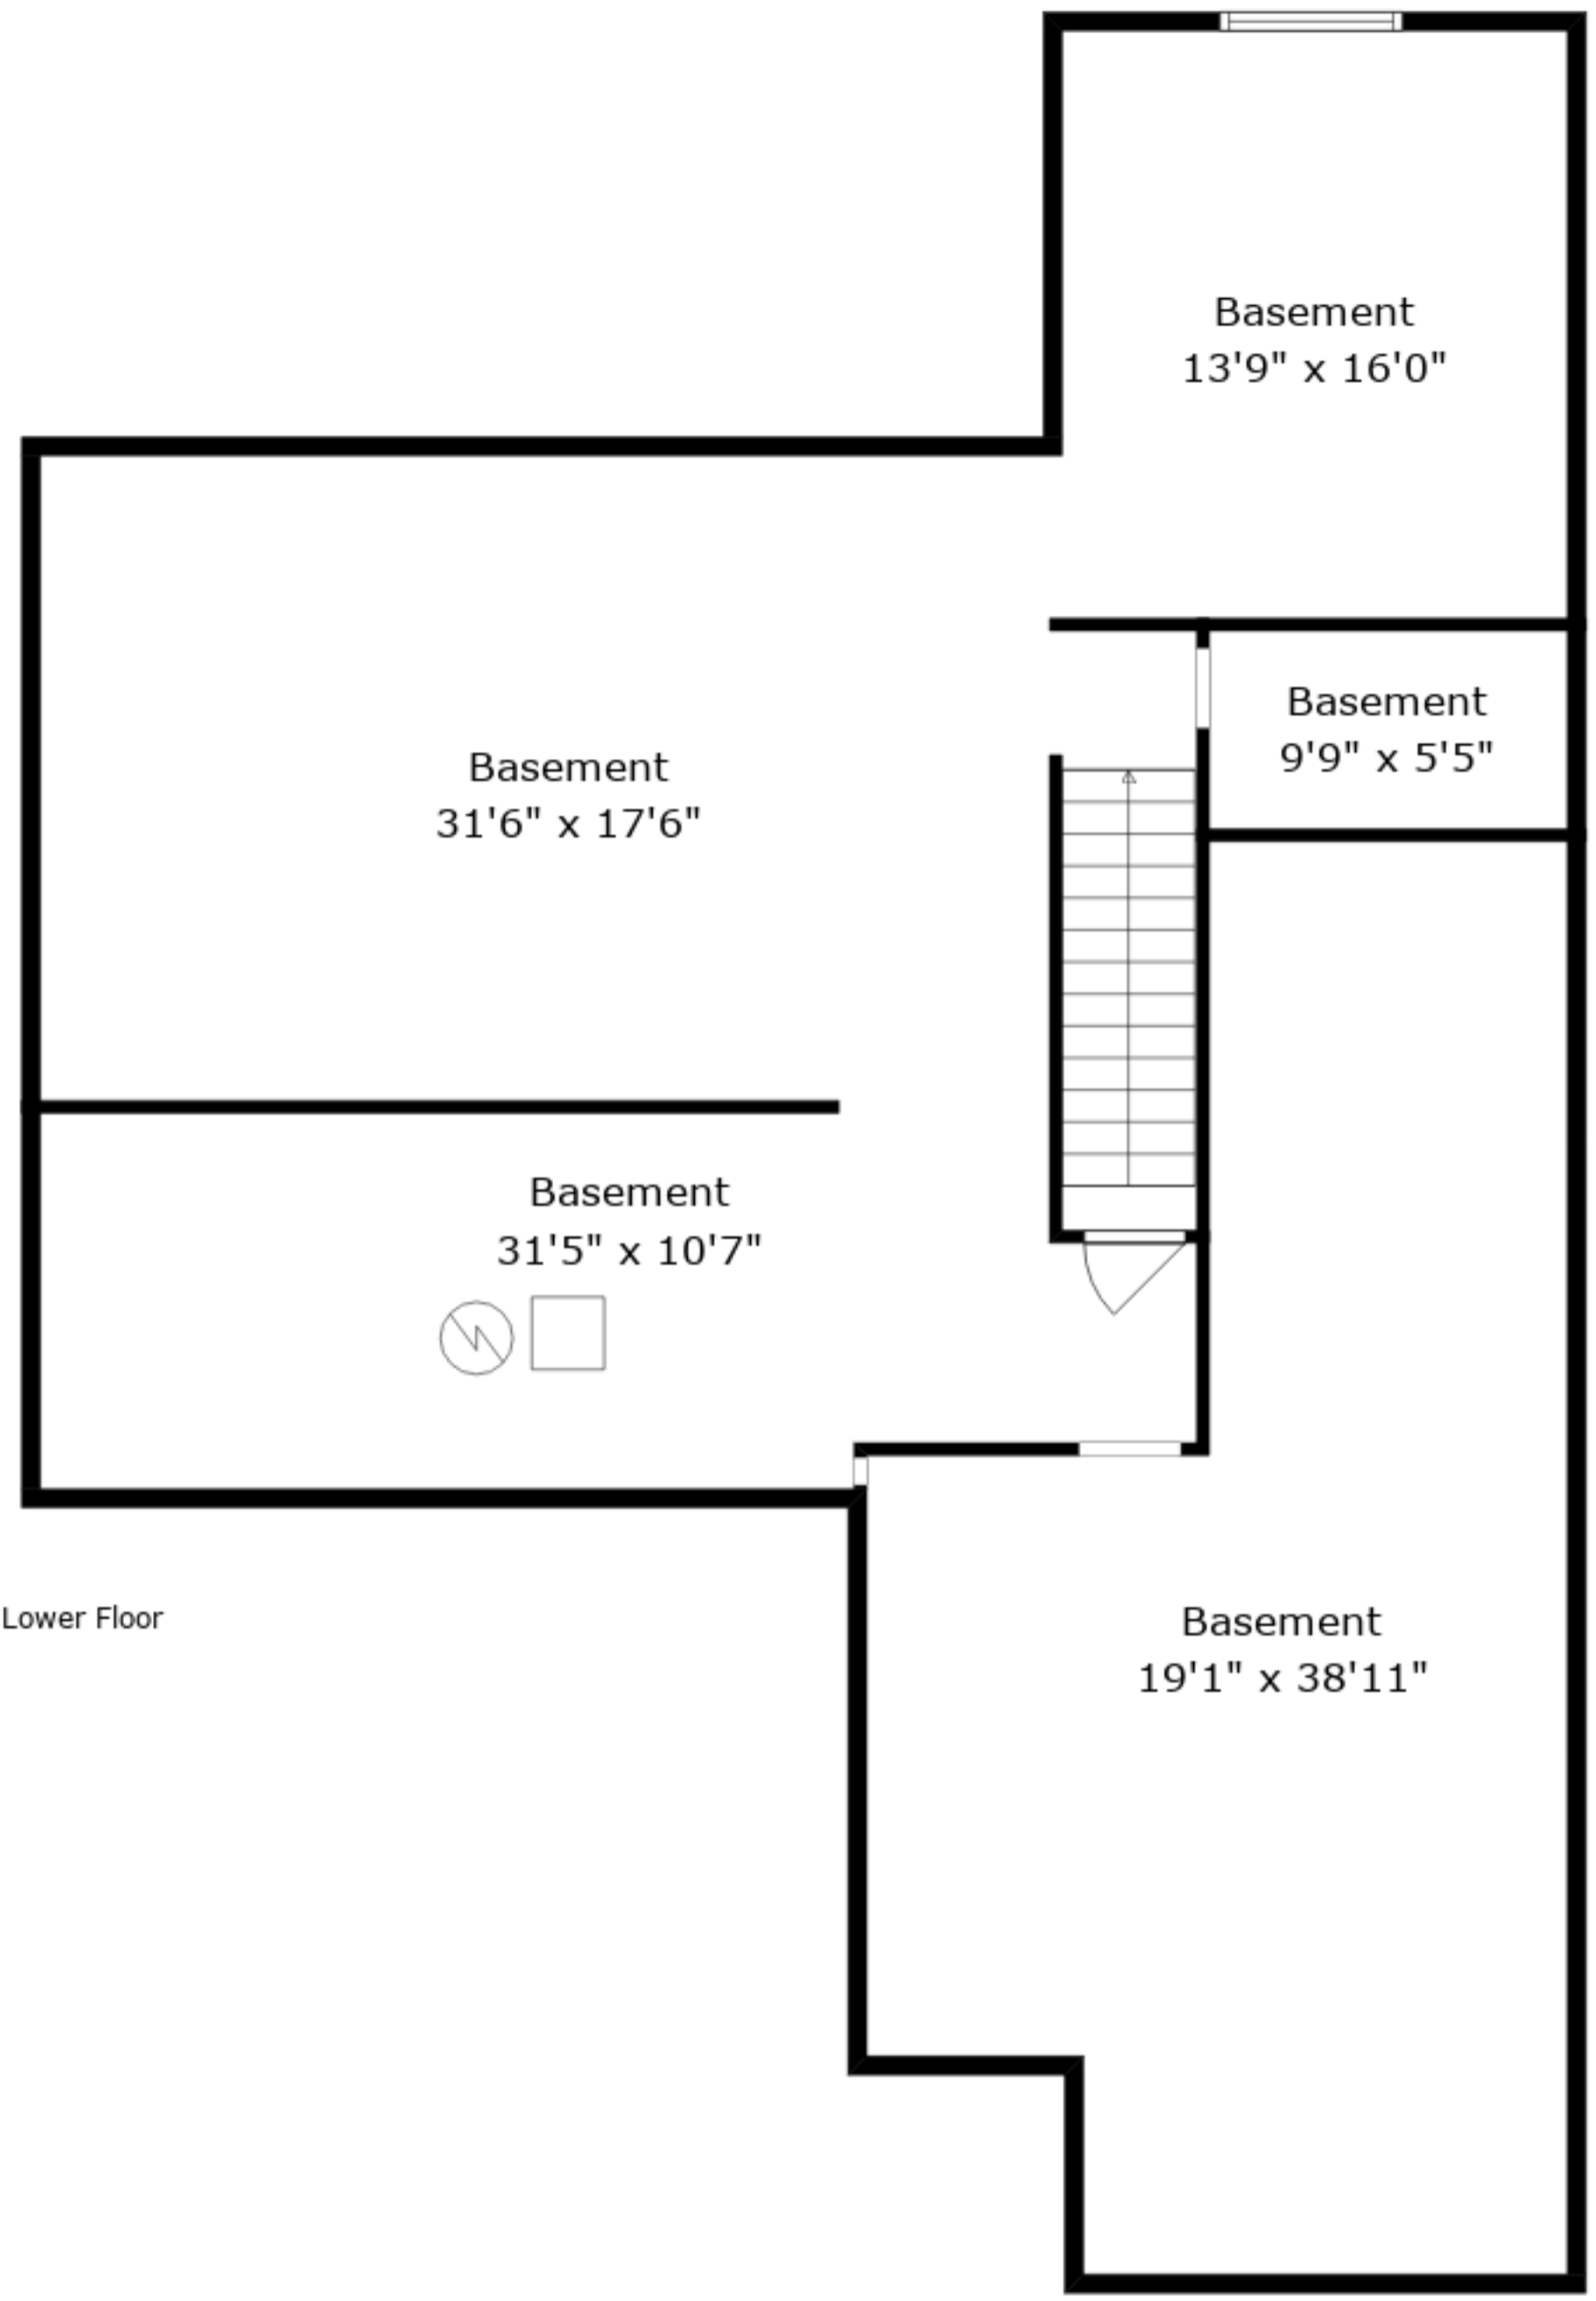

**ESTIMATED AREAS**

GLA BELOW GROUND: 0 sq. ft EXCLUDED AREAS 1801 sq. ft  
 GLA MAIN FLOOR: 1818 sq. ft EXCLUDED AREAS 571 sq. ft  
 Total GLA 1818 sq. ft, total area 4190 sq. ft

Sizes And Dimensions Are Approximate. Actual May Vary.