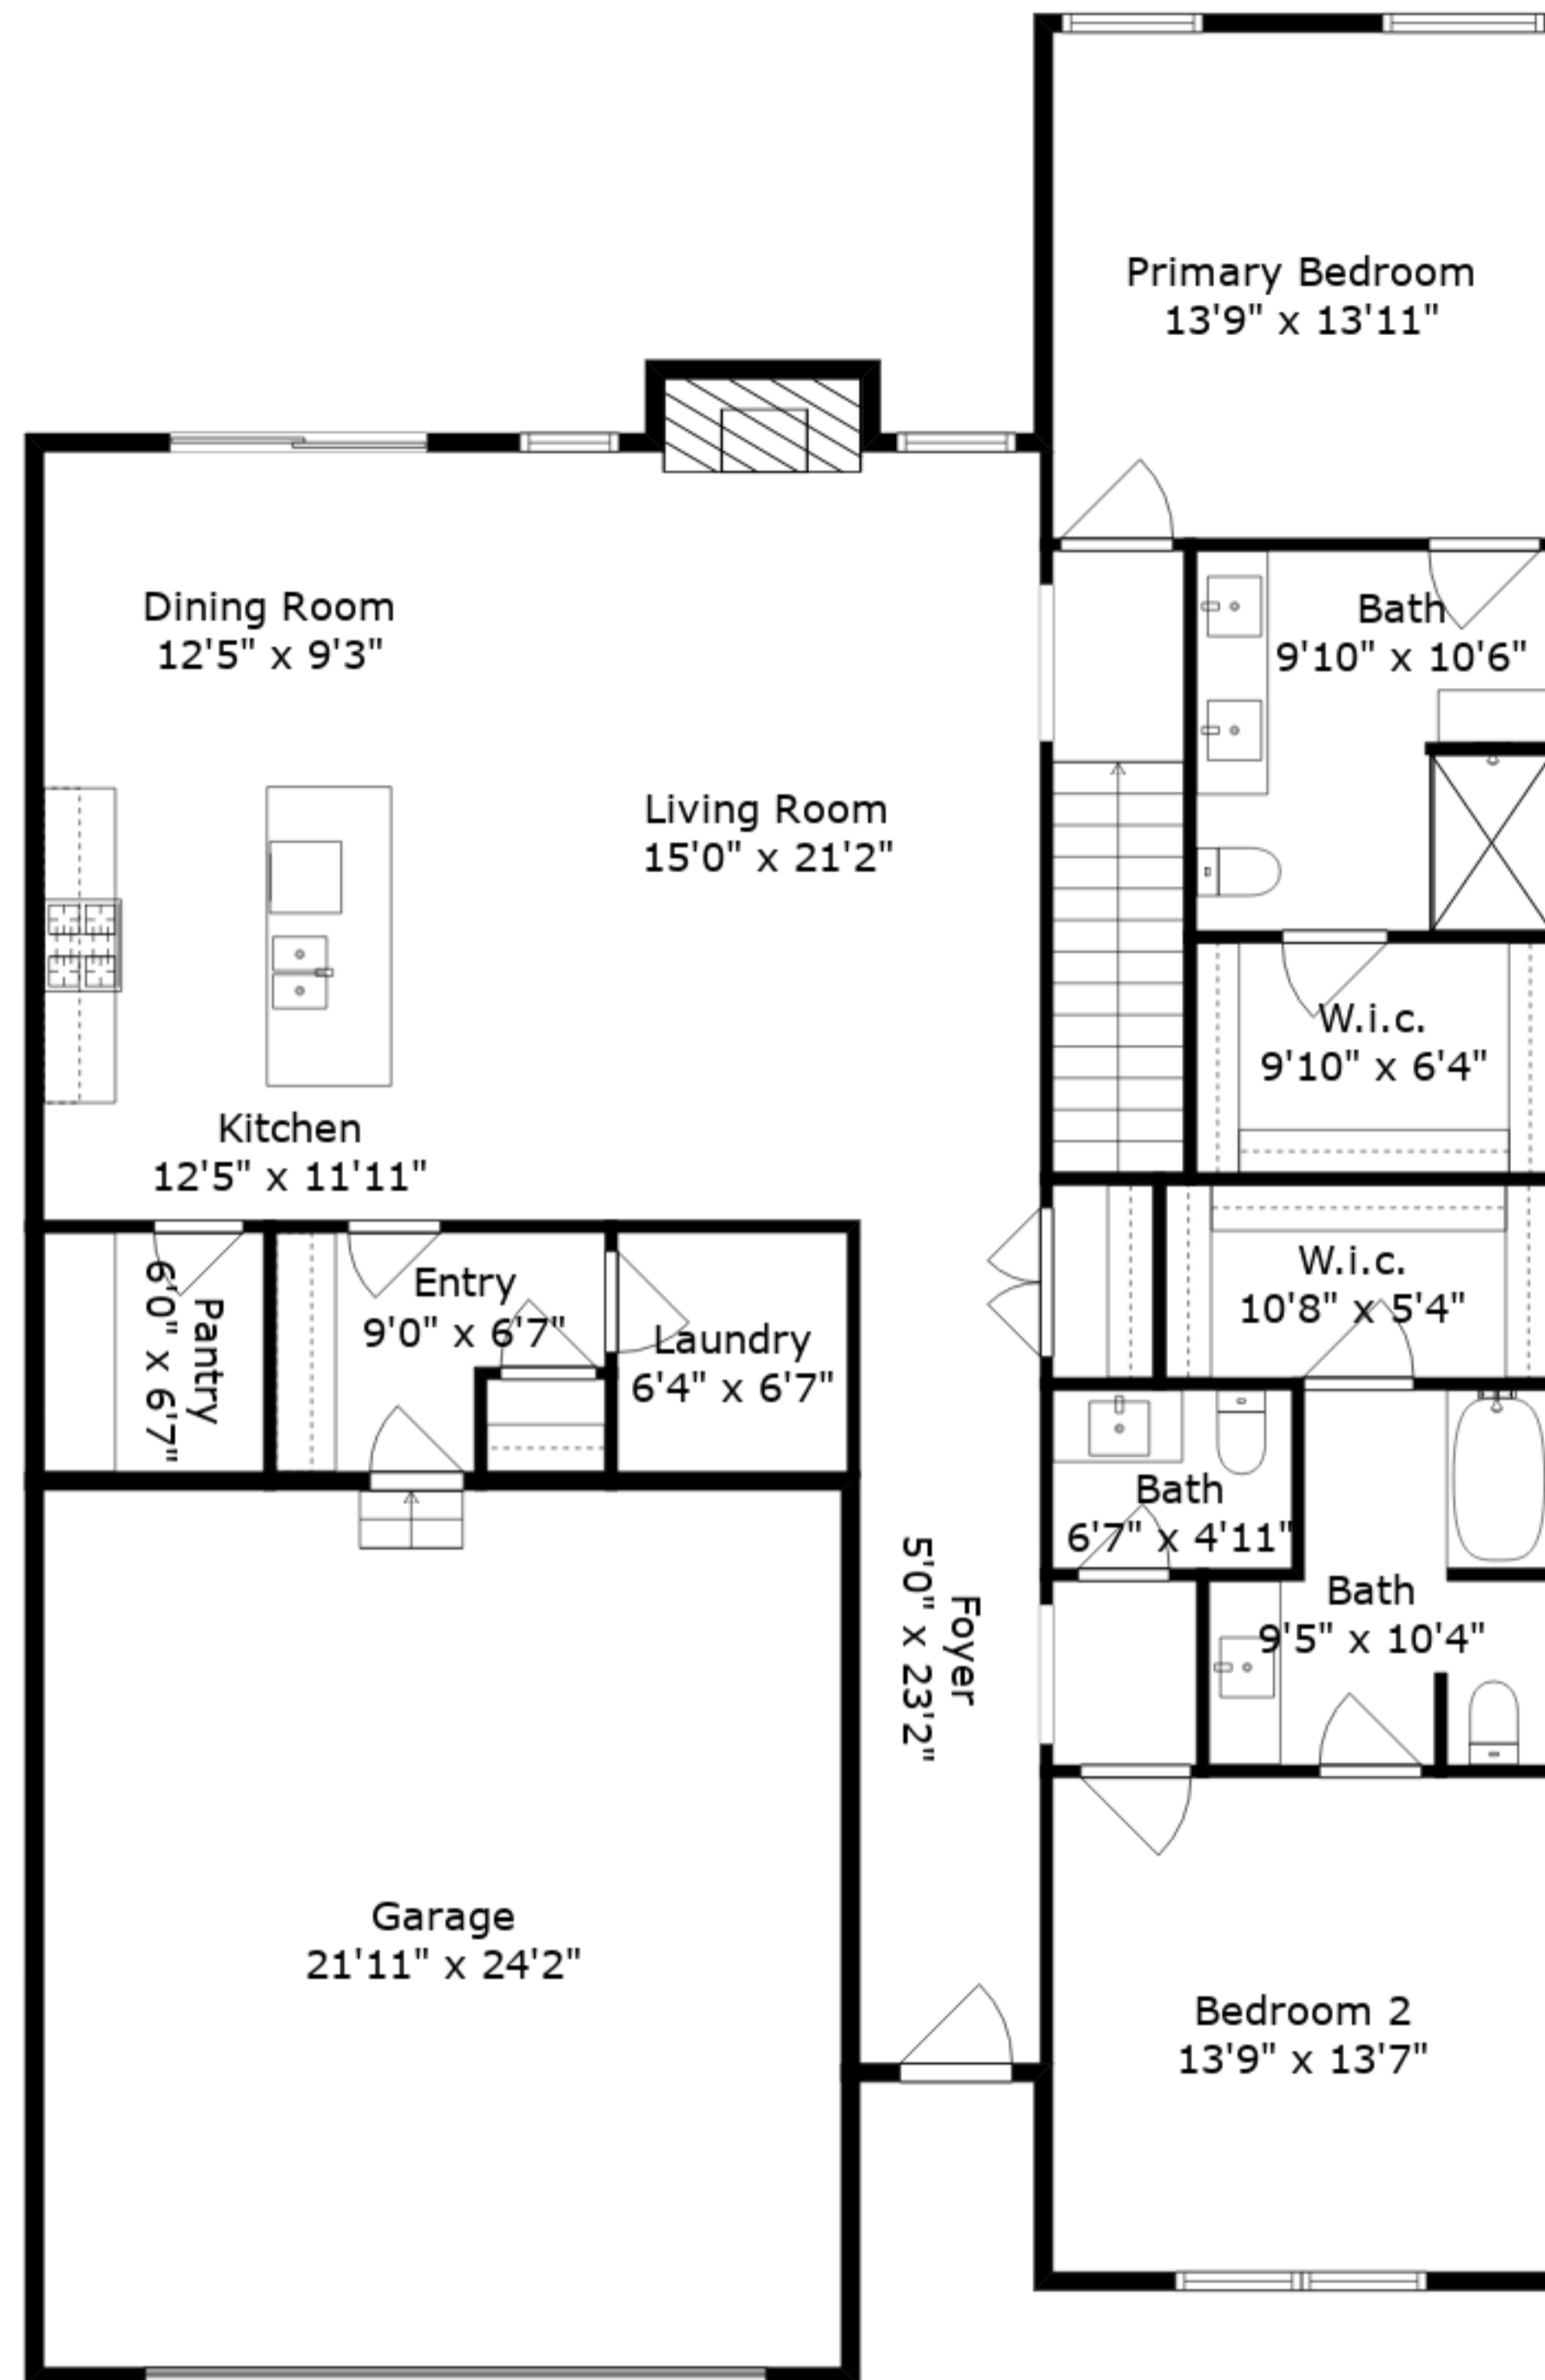

**ESTIMATED AREAS**

GLA BELOW GROUND: 0 sq. ft EXCLUDED AREAS 1801 sq. ft  
 GLA MAIN FLOOR: 1818 sq. ft EXCLUDED AREAS 571 sq. ft  
 Total GLA 1818 sq. ft, total area 4190 sq. ft

Sizes And Dimensions Are Approximate. Actual May Vary.