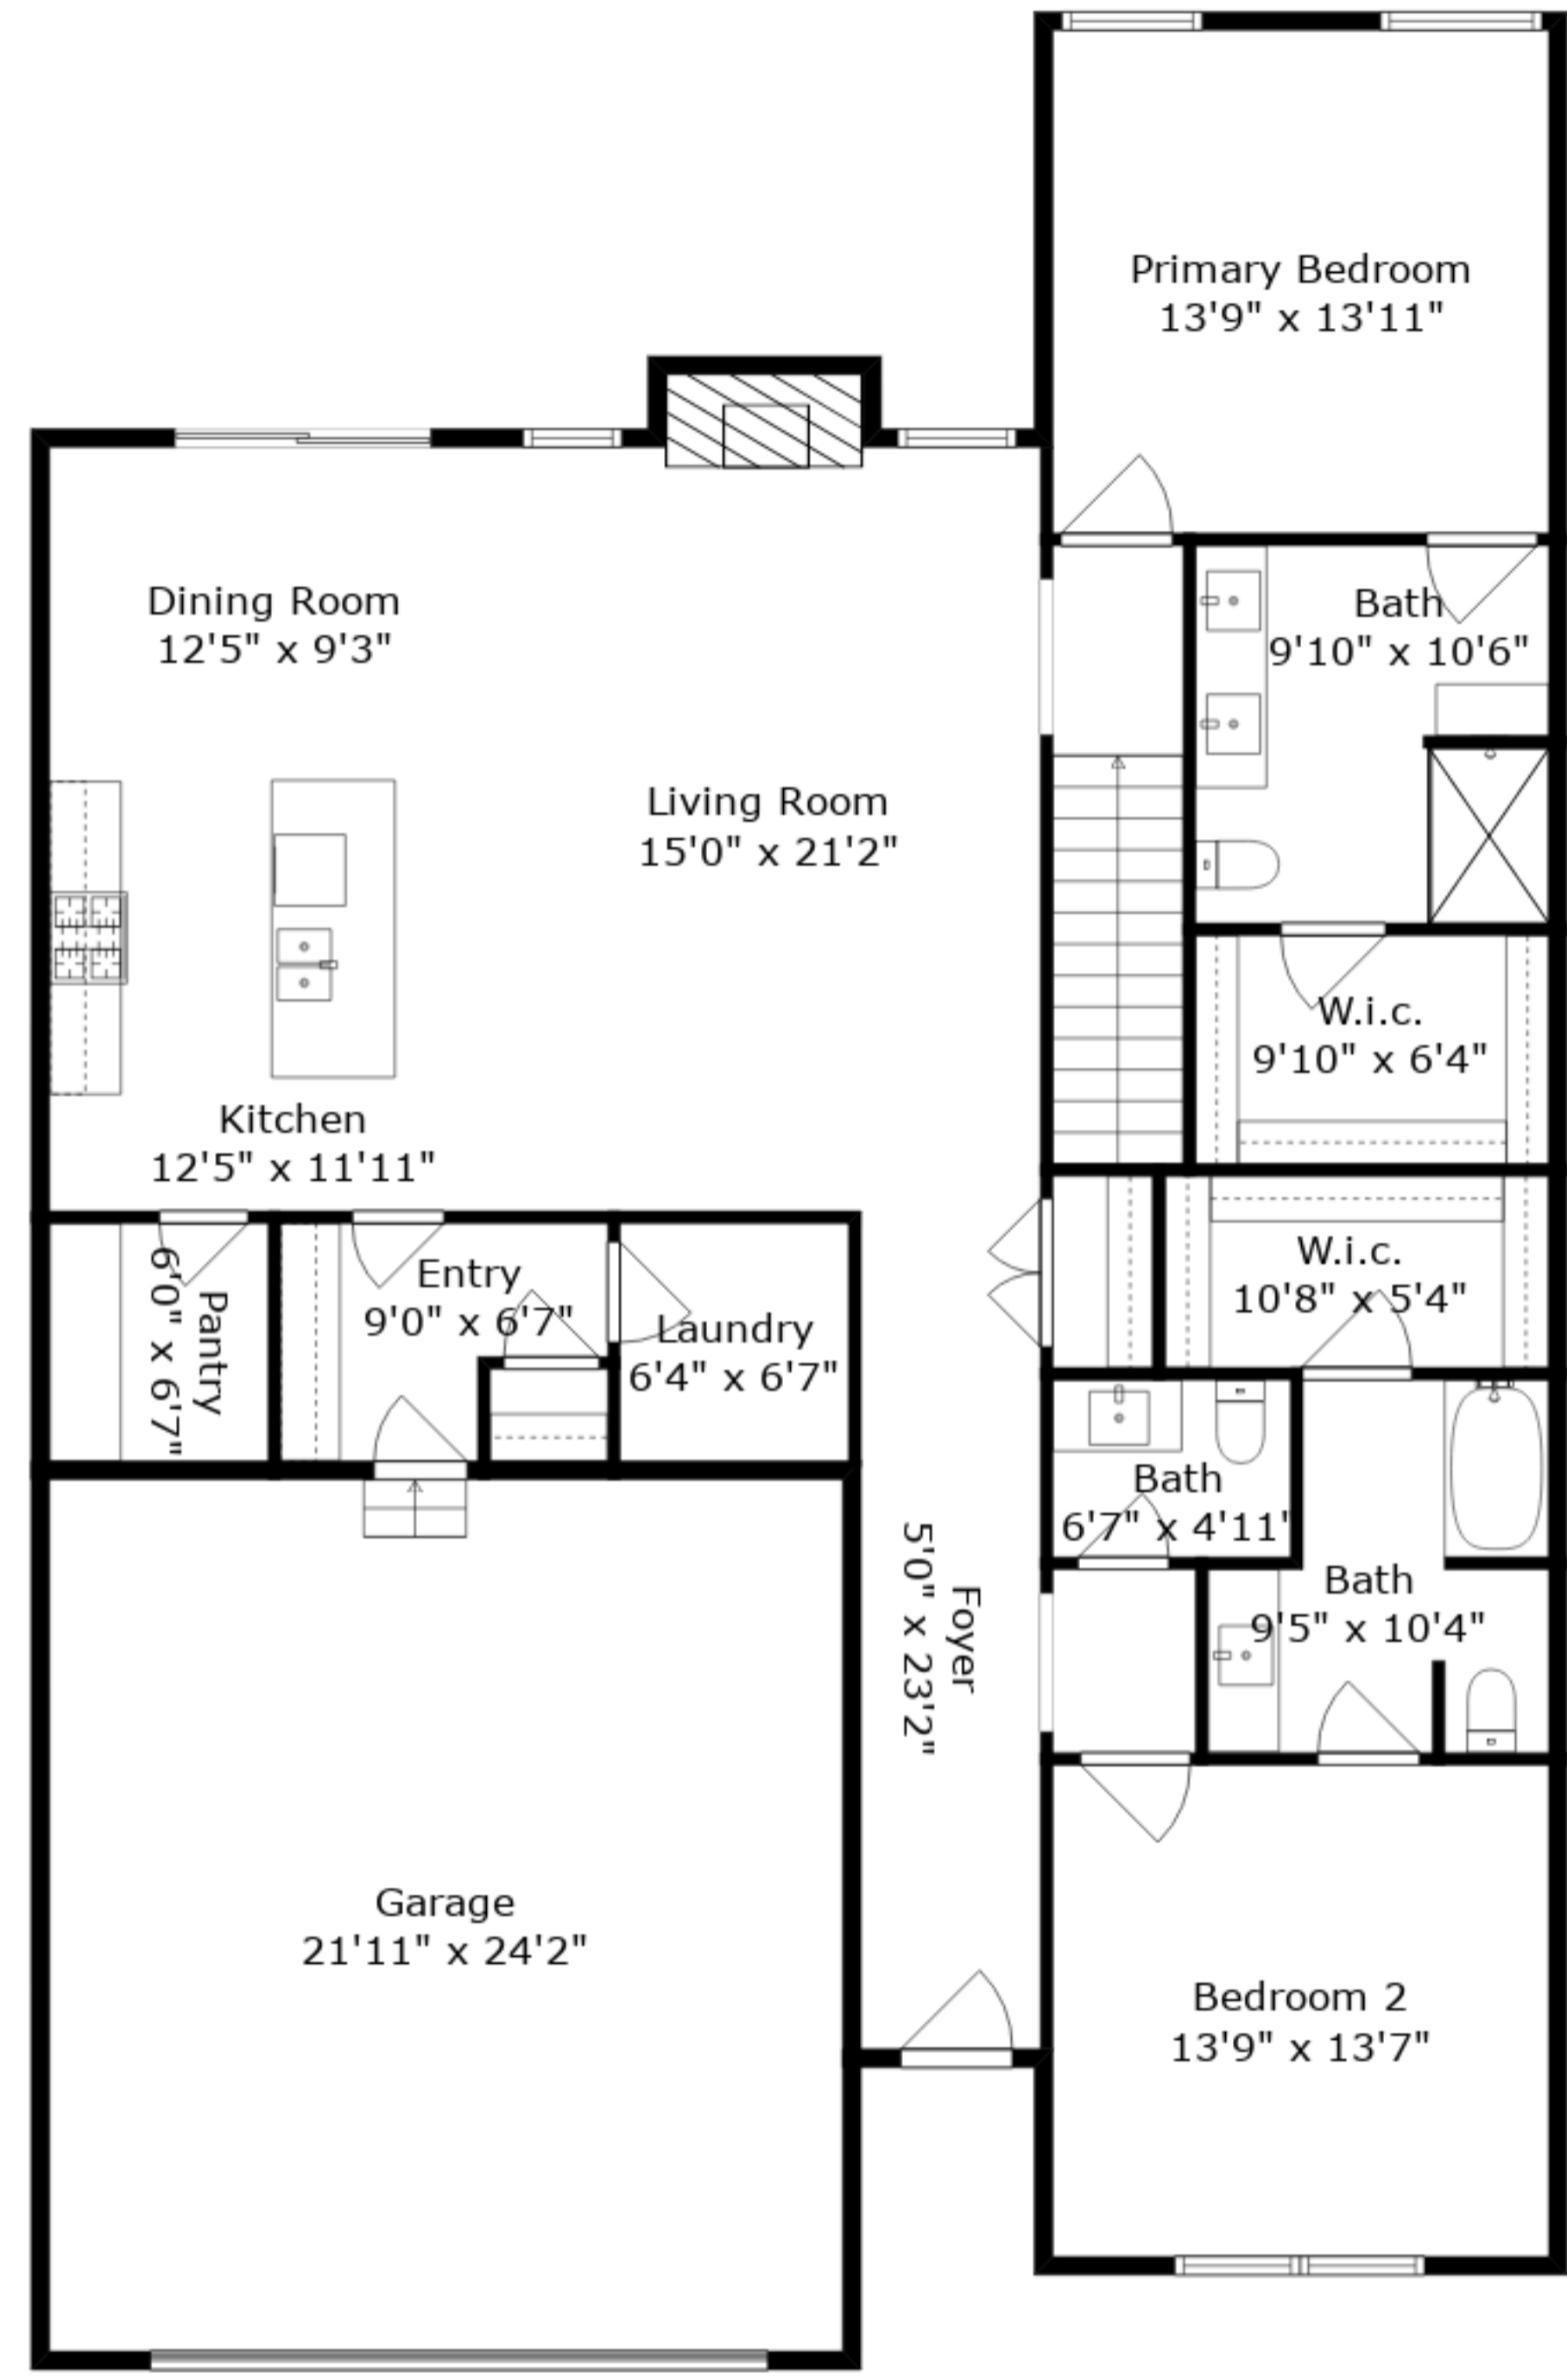

**ESTIMATED AREAS**

GLA BELOW GROUND: 0 sq. ft EXCLUDED AREAS 1801 sq. ft  
 GLA MAIN FLOOR: 1818 sq. ft EXCLUDED AREAS 571 sq. ft  
 Total GLA 1818 sq. ft, total area 4190 sq. ft

Sizes And Dimensions Are Approximate. Actual May Vary.