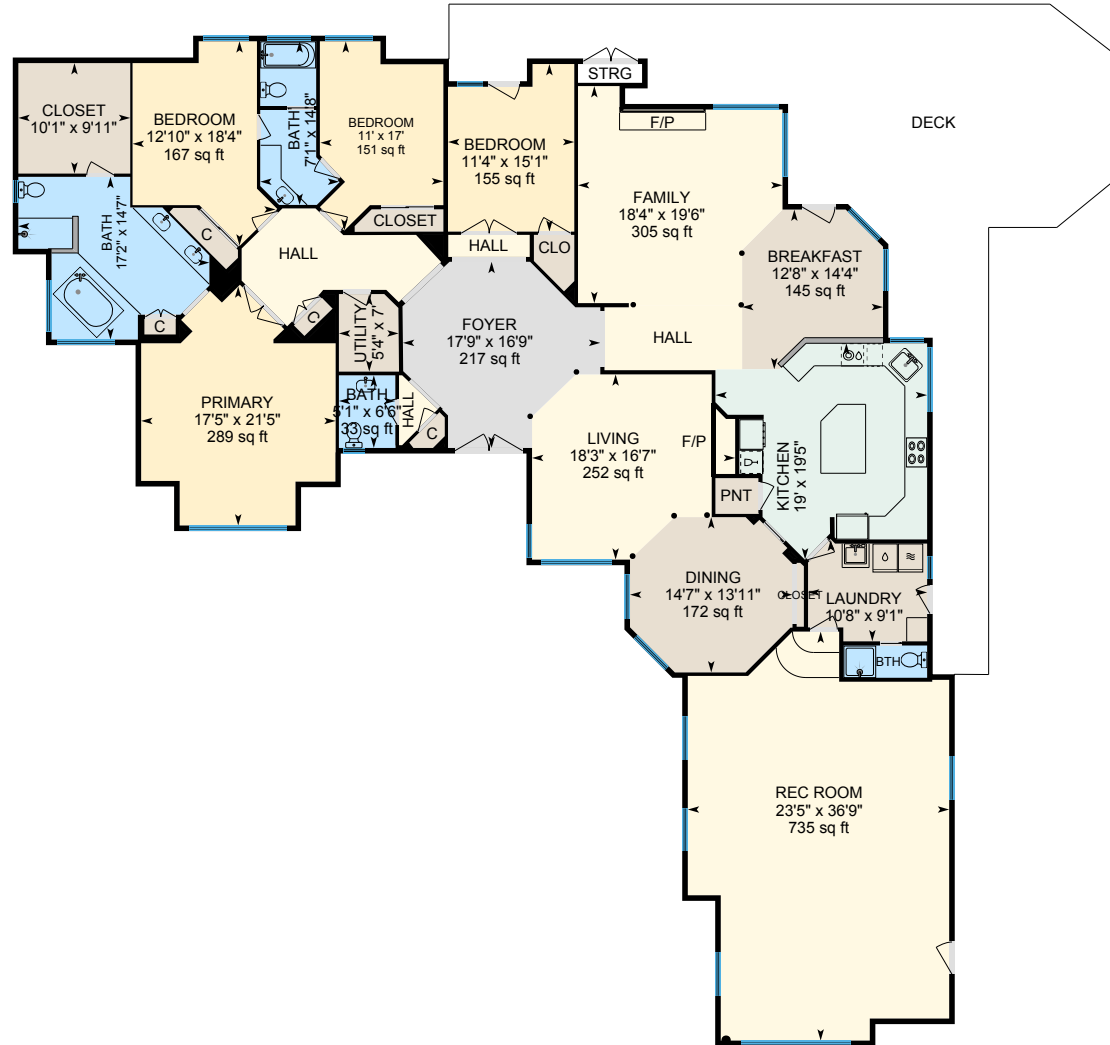

8351 Rinauro Ct, Tracy, CA

Main Floor Finished Area 4017.78 sq ft
Unfinished Area 14.85 sq ft

PREPARED: 2024/11/22