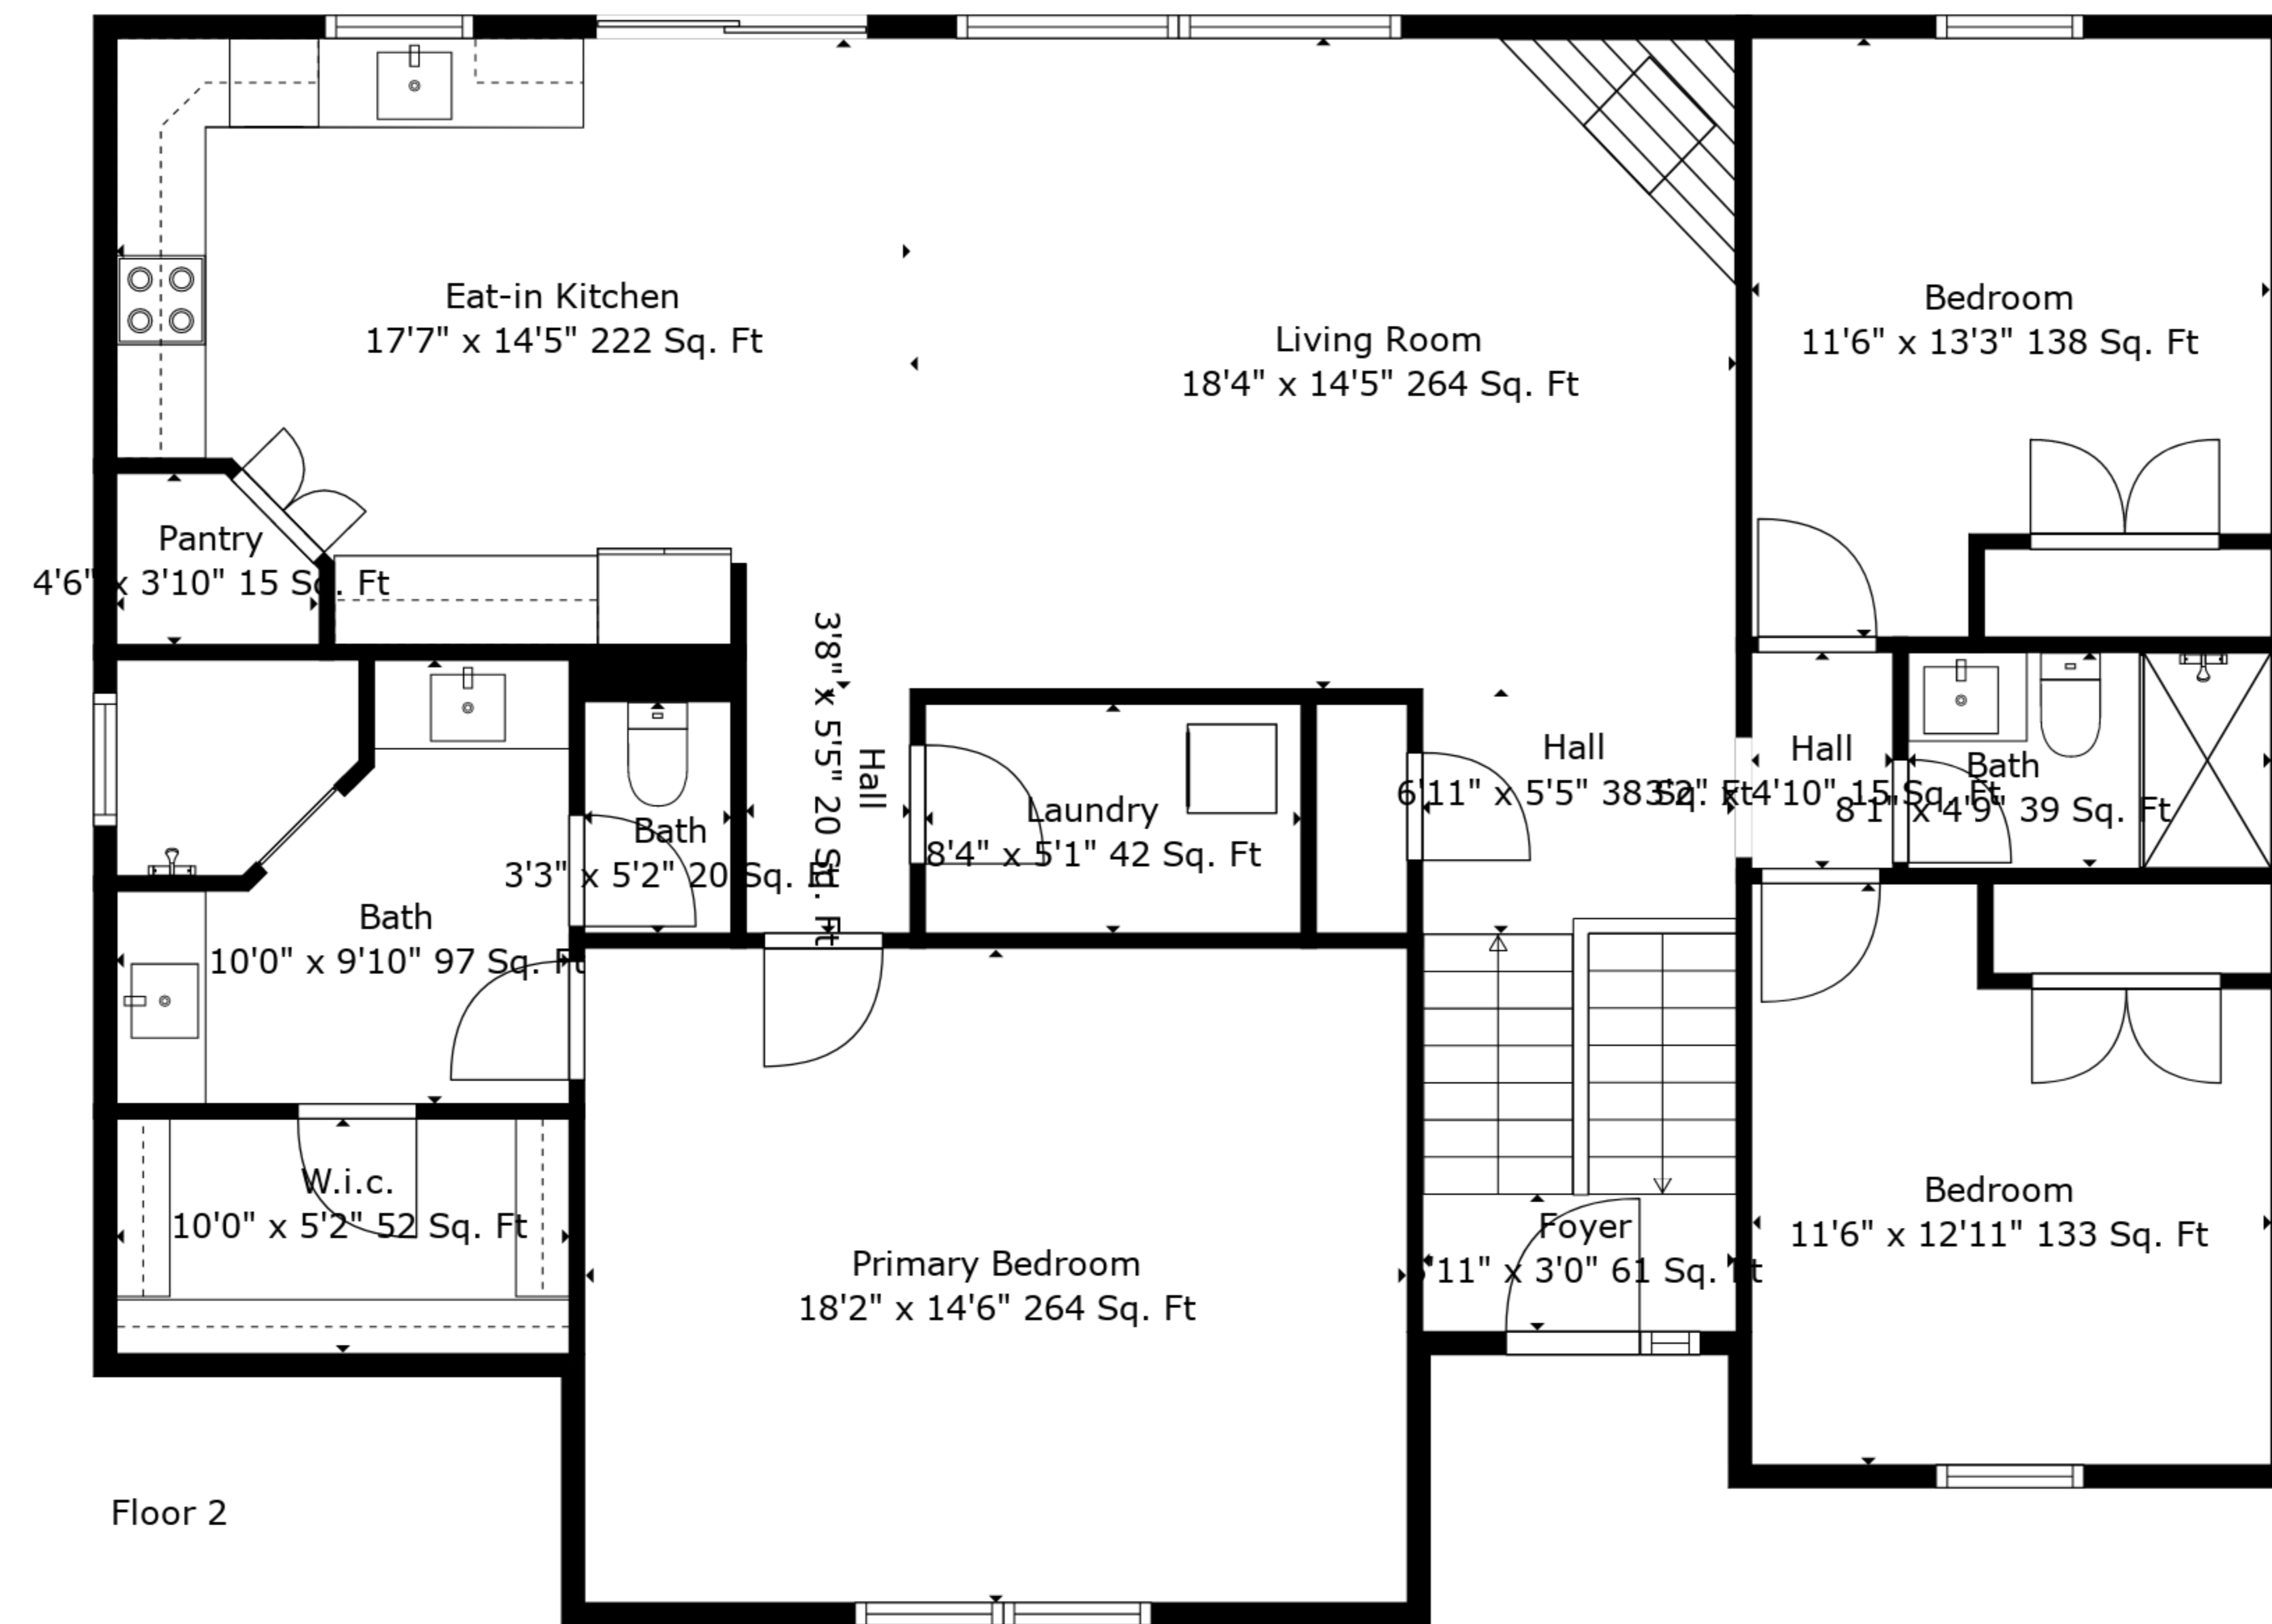

TOTAL: 1639 sq. ft
 BELOW GROUND: 533 sq. ft, FLOOR 2: 1106 sq. ft
 EXCLUDED AREAS: BEDROOM: 414 sq. ft, UNDEFINED: 37 sq. ft, ELECTRICAL ROOM: 68 sq. ft,
 GARAGE: 588 sq. ft, PRIMARY BEDROOM: 264 sq. ft

Measurements Are Deemed Highly Reliable But Not Guaranteed.

TOTAL: 1639 sq. ft

BELOW GROUND: 533 sq. ft, FLOOR 2: 1106 sq. ft
 EXCLUDED AREAS: BEDROOM: 414 sq. ft, UNDEFINED: 37 sq. ft, ELECTRICAL ROOM: 68 sq. ft,
 GARAGE: 588 sq. ft, PRIMARY BEDROOM: 264 sq. ft