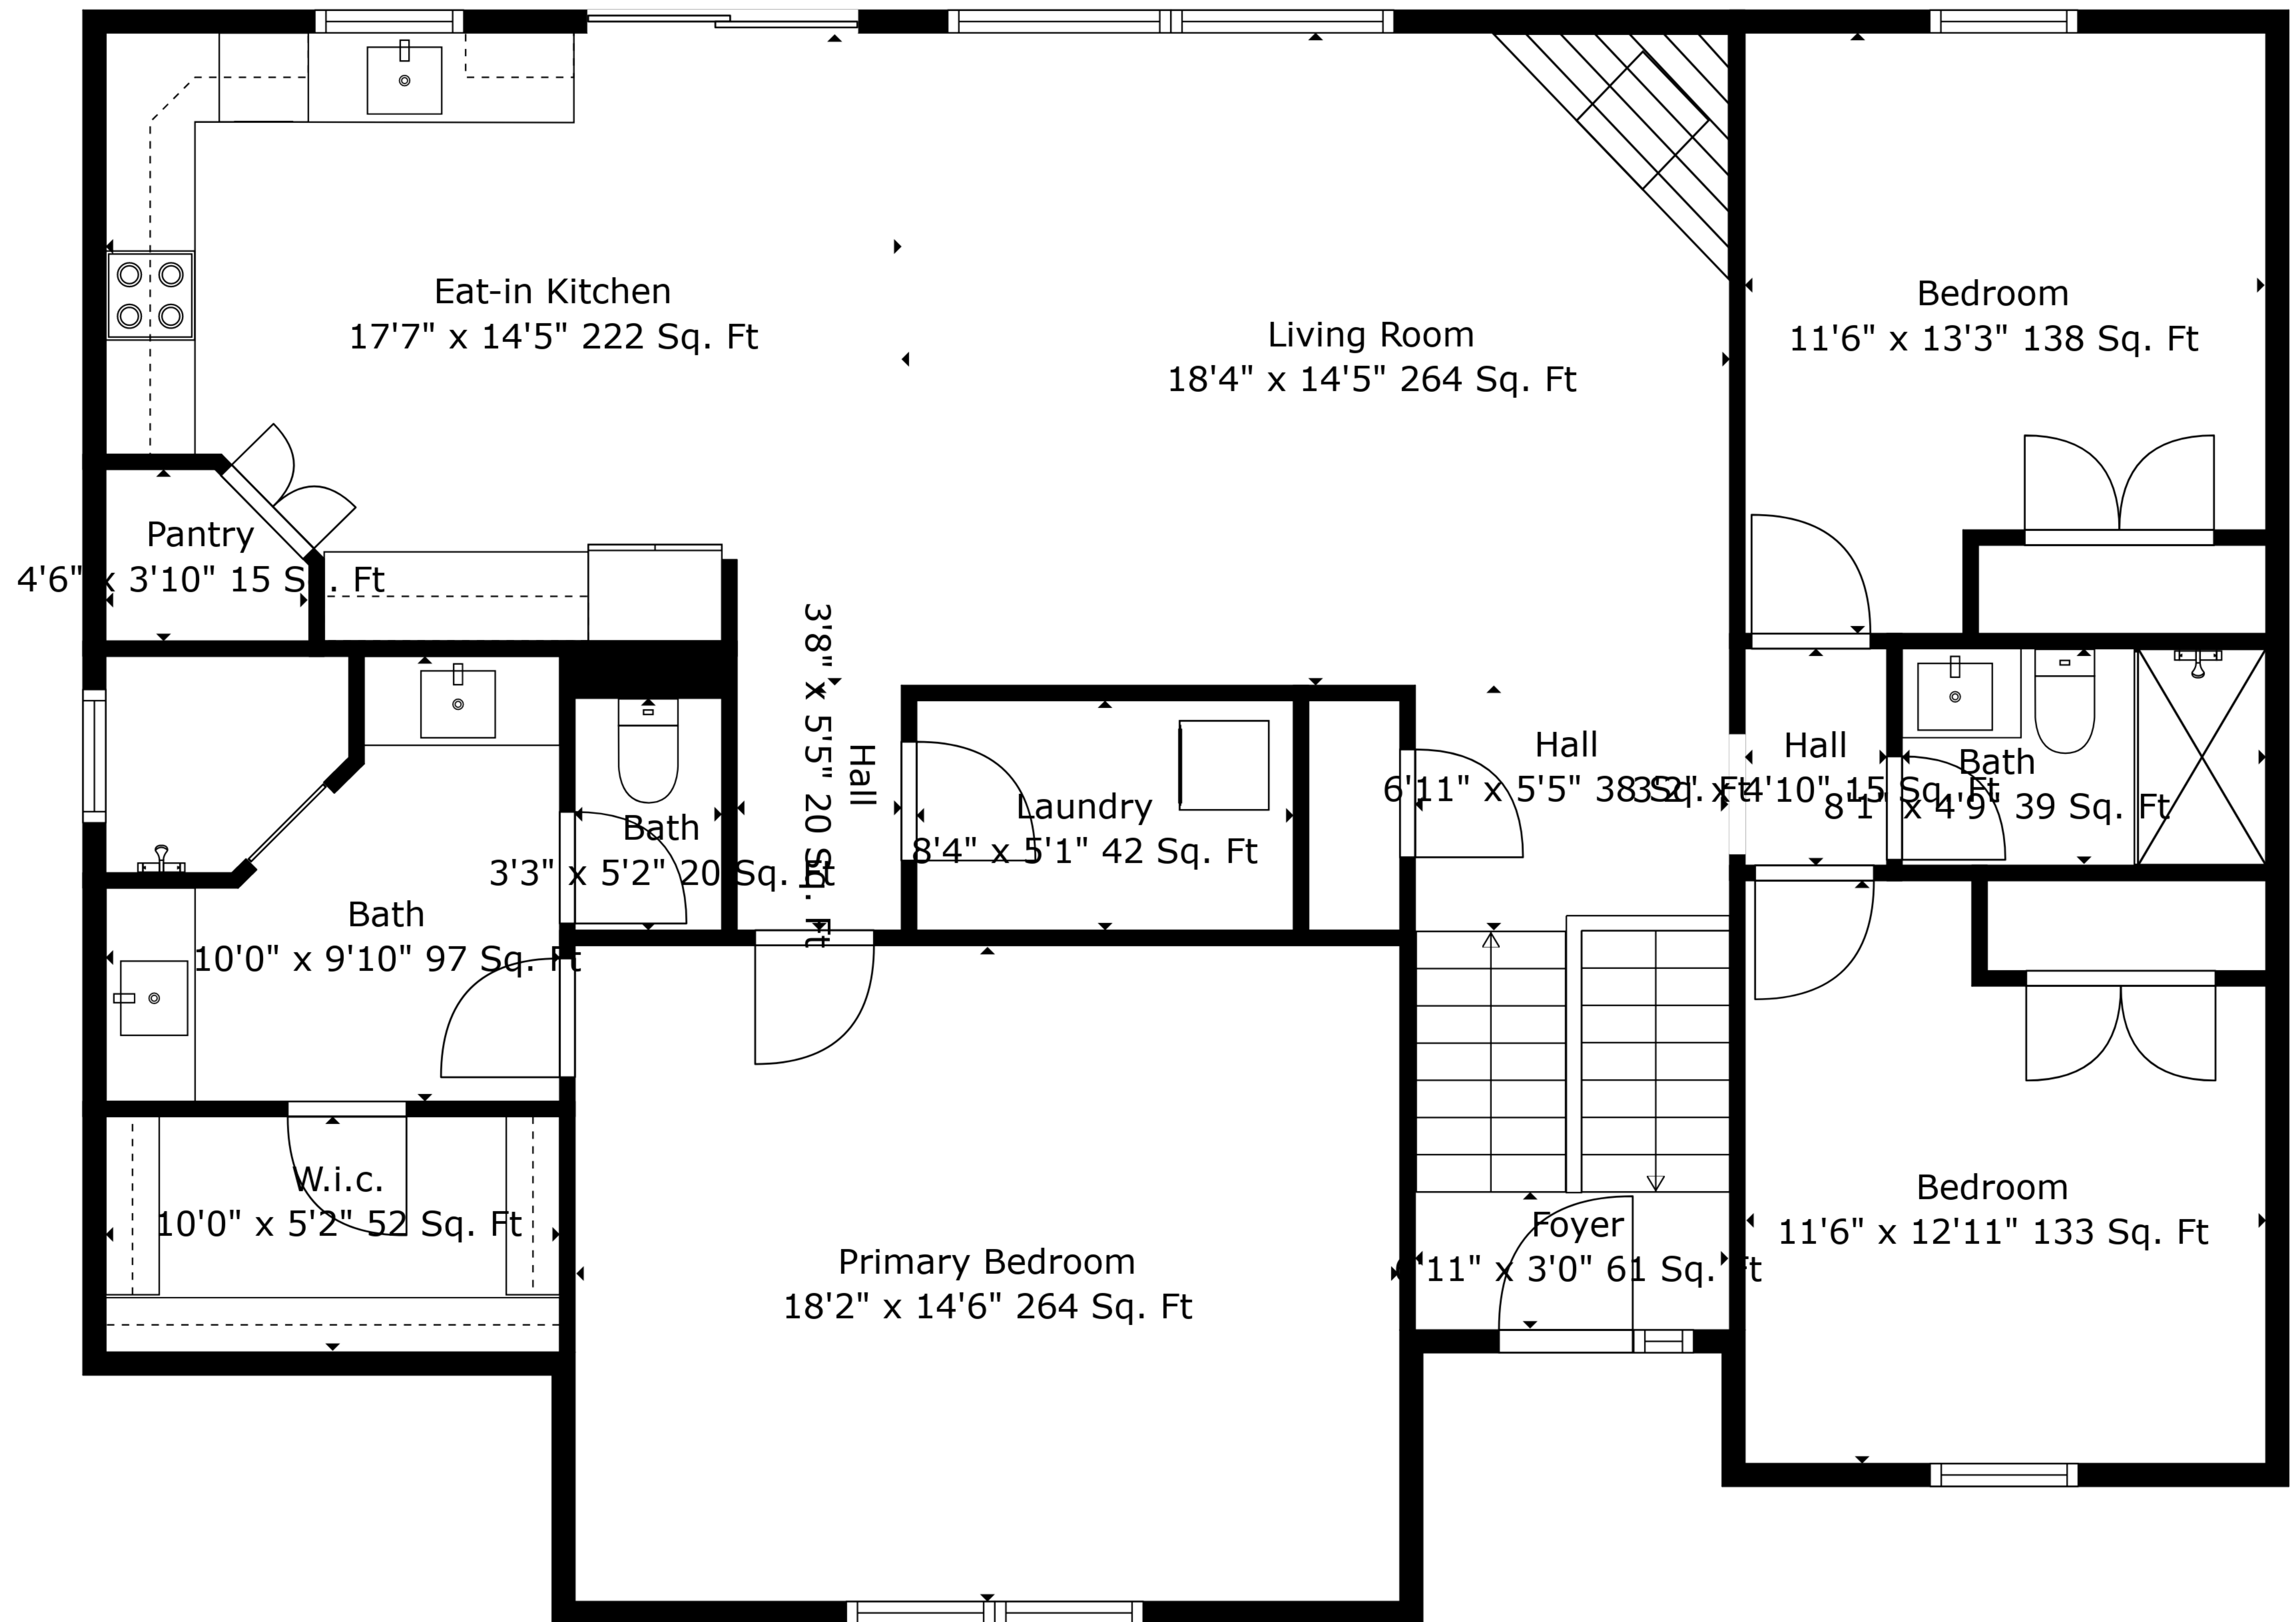

TOTAL: 1639 sq. ft
 BELOW GROUND: 533 sq. ft, FLOOR 2: 1106 sq. ft
 EXCLUDED AREAS: BEDROOM: 414 sq. ft, UNDEFINED: 37 sq. ft, ELECTRICAL ROOM: 68 sq. ft,
 GARAGE: 588 sq. ft, PRIMARY BEDROOM: 264 sq. ft

Measurements Are Deemed Highly Reliable But Not Guaranteed.

TOTAL: 1639 sq. ft

BELOW GROUND: 533 sq. ft, FLOOR 2: 1106 sq. ft
 EXCLUDED AREAS: BEDROOM: 414 sq. ft, UNDEFINED: 37 sq. ft, ELECTRICAL ROOM: 68 sq. ft,
 GARAGE: 588 sq. ft, PRIMARY BEDROOM: 264 sq. ft