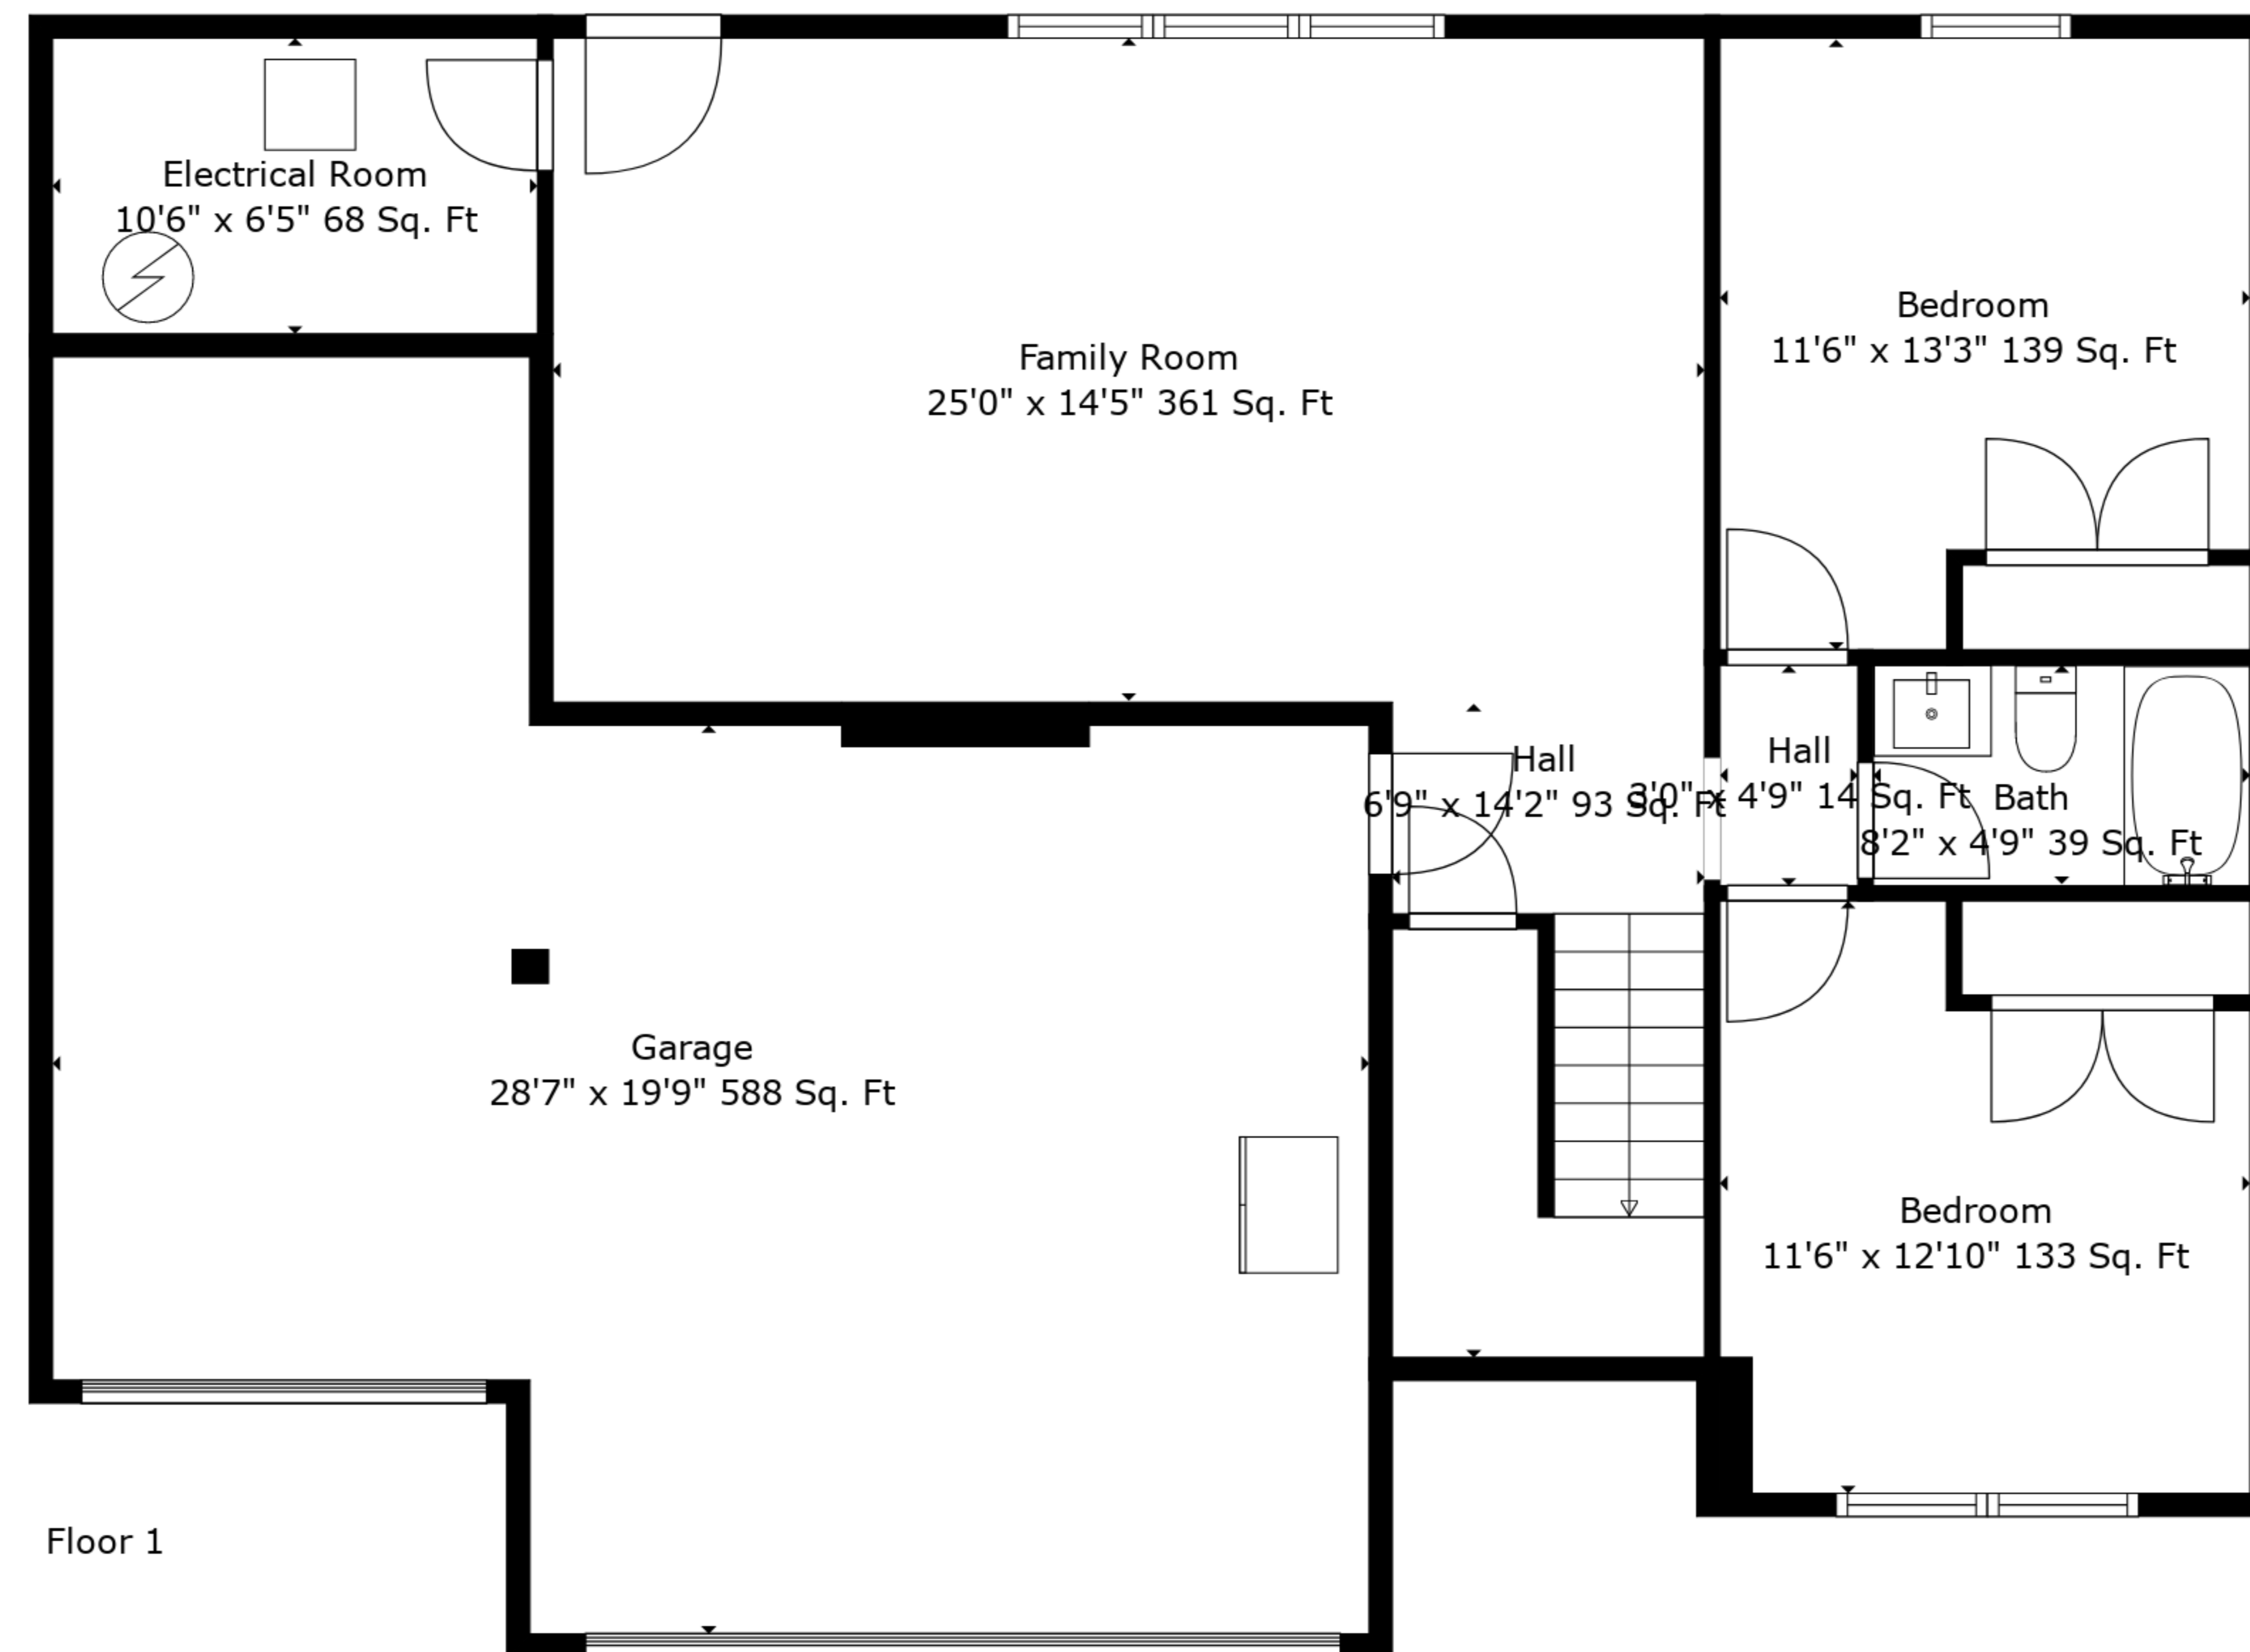

TOTAL: 1639 sq. ft
 BELOW GROUND: 533 sq. ft, FLOOR 2: 1106 sq. ft
 EXCLUDED AREAS: BEDROOM: 414 sq. ft, UNDEFINED: 37 sq. ft, ELECTRICAL ROOM: 68 sq. ft,
 GARAGE: 588 sq. ft, PRIMARY BEDROOM: 264 sq. ft

Measurements Are Deemed Highly Reliable But Not Guaranteed.

TOTAL: 1639 sq. ft

BELOW GROUND: 533 sq. ft, FLOOR 2: 1106 sq. ft
 EXCLUDED AREAS: BEDROOM: 414 sq. ft, UNDEFINED: 37 sq. ft, ELECTRICAL ROOM: 68 sq. ft,
 GARAGE: 588 sq. ft, PRIMARY BEDROOM: 264 sq. ft