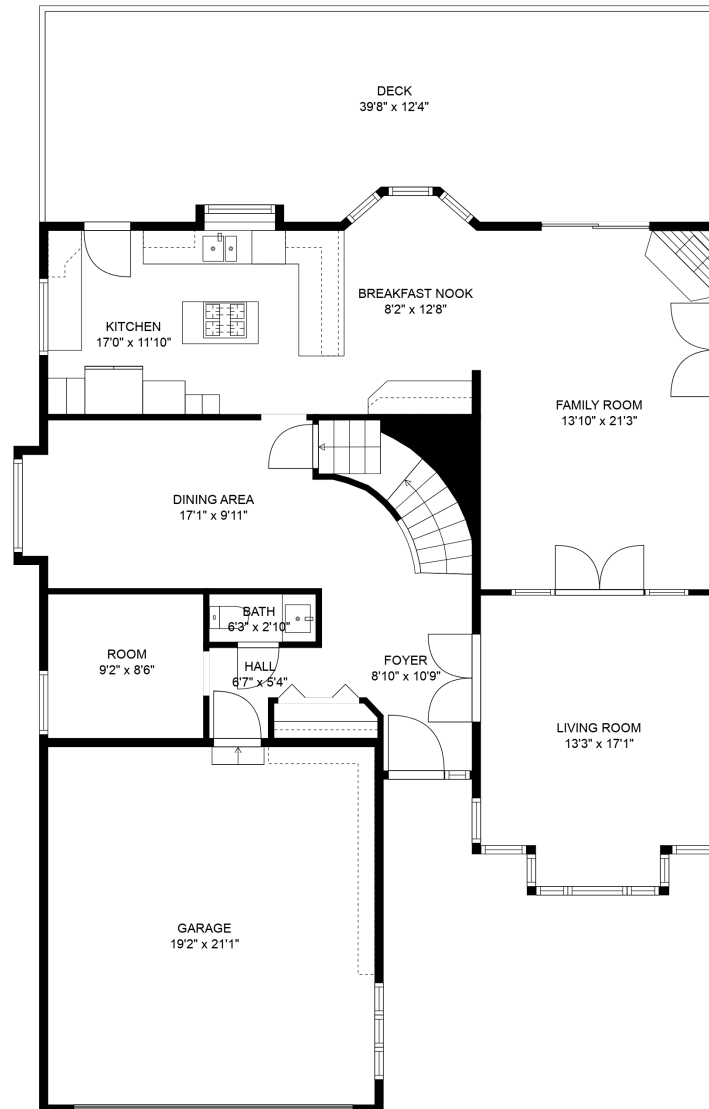

2938 The Dell

Brad Luteyn

604-991-7976

bradluteynrealtor@gmail.com

Estimated Areas:

Below Main: 1358 sq. ft

Main Floor: 1417 sq. ft

Above Main: 1170 sq. ft

Total: 3945 Sq. Ft

2938 The Dell

Brad Luteyn

604-991-7976

bradluteynrealtor@gmail.com

Estimated Areas:

Below Main: 1358 sq. ft

Main Floor: 1417 sq. ft

Above Main: 1170 sq. ft

Total: 3945 Sq. Ft

Measurements and plans provided by:

SPOTLIGHT MEDIA

E&O Insured. For advertising purposes only. Not intended for architectural or construction use. Floorplan and measurements are approximate within +/- 2% tolerance.