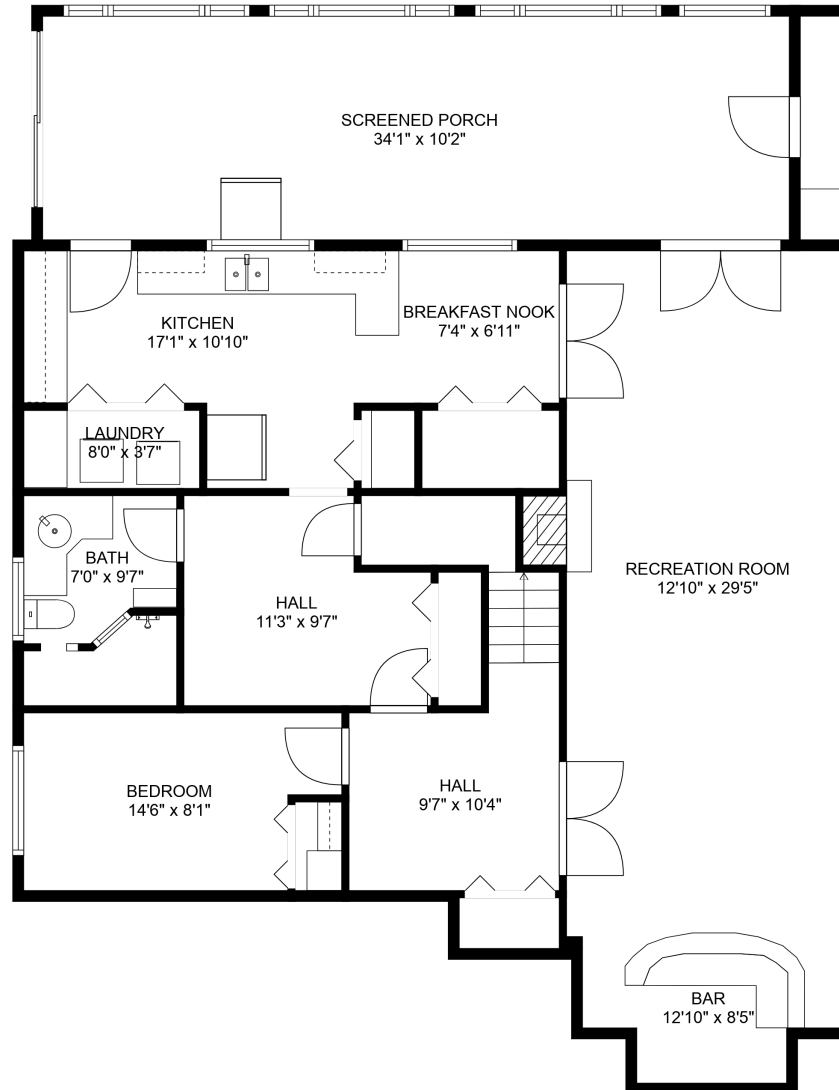

2938 The Dell

Brad Luteyn

604-991-7976

bradluteynrealtor@gmail.com

Estimated Areas:

Below Main: 1358 sq. ft

Main Floor: 1417 sq. ft

Above Main: 1170 sq. ft

Total: 3945 Sq. Ft

2938 The Dell

Brad Luteyn

604-991-7976

bradluteynrealtor@gmail.com

Estimated Areas:

Below Main: 1358 sq. ft

Main Floor: 1417 sq. ft

Above Main: 1170 sq. ft

Total: 3945 Sq. Ft

Measurements and plans provided by:

SPOTLIGHT MEDIA

E&O Insured. For advertising purposes only. Not intended for architectural or construction use. Floorplan and measurements are approximate within +/- 2% tolerance.

Estimated Areas:

Below Main: 1358 sq. ft

Main Floor: 1417 sq. ft

Above Main: 1170 sq. ft

Total: 3945 Sq. Ft