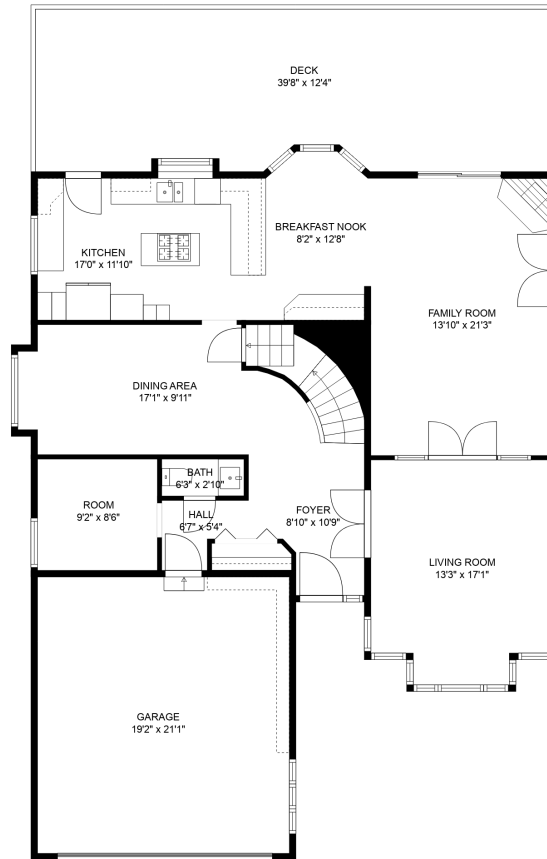

Above Main: 1170 sq. ft

Total: 3945 Sq. Ft

Measurements and plans provided by:

SPOTLIGHT MEDIA

E&O Insured. For advertising purposes only. Not intended for architectural or construction use. Floorplan and measurements are approximate within +/- 2% tolerance.

2938 The Dell

Brad Luteyn

604-991-7976

bradluteynrealtor@gmail.com

Estimated Areas:

Below Main: 1358 sq. ft

Main Floor: 1417 sq. ft

Above Main: 1170 sq. ft

Total: 3945 Sq. Ft

2938 The Dell

Brad Luteyn

604-991-7976

bradluteynrealtor@gmail.com

FLOOR 1

FLOOR 2

FLOOR 3

Estimated Areas:

Below Main: 1358 sq. ft

Main Floor: 1417 sq. ft

Above Main: 1170 sq. ft

Total: 3945 Sq. Ft