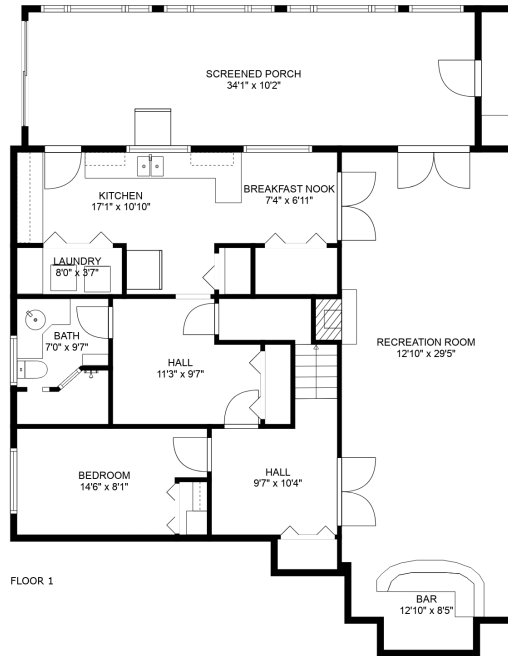

Above Main: 1170 sq. ft

Total: 3945 Sq. Ft

Measurements and plans provided by:

SPOTLIGHT MEDIA

E&O Insured. For advertising purposes only. Not intended for architectural or construction use. Floorplan and measurements are approximate within +/- 2% tolerance.

2938 The Dell

Brad Luteyn

604-991-7976

bradluteynrealtor@gmail.com

Estimated Areas:

Below Main: 1358 sq. ft

Main Floor: 1417 sq. ft

Above Main: 1170 sq. ft

Total: 3945 Sq. Ft

2938 The Dell

Brad Luteyn

604-991-7976

bradluteynrealtor@gmail.com

FLOOR 1

FLOOR 2

FLOOR 3

Estimated Areas:

Below Main: 1358 sq. ft

Main Floor: 1417 sq. ft

Above Main: 1170 sq. ft

Total: 3945 Sq. Ft