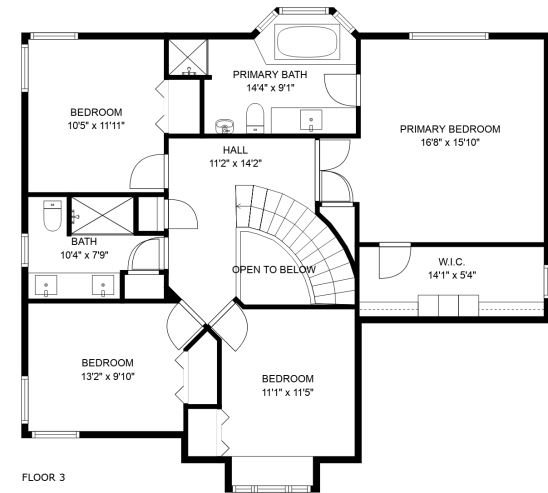

Above Main: 1170 sq. ft

Total: 3945 Sq. Ft

Measurements and plans provided by:

SPOTLIGHT MEDIA

E&O Insured. For advertising purposes only. Not intended for architectural or construction use. Floorplan and measurements are approximate within +/- 2% tolerance.

Total: 3945 Sq. Ft

2938 The Dell

Brad Luteyn

604-991-7976

bradluteynrealtor@gmail.com

FLOOR 1

FLOOR 2

FLOOR 3

Estimated Areas:

Below Main: 1358 sq. ft

Main Floor: 1417 sq. ft

Above Main: 1170 sq. ft

Total: 3945 Sq. Ft