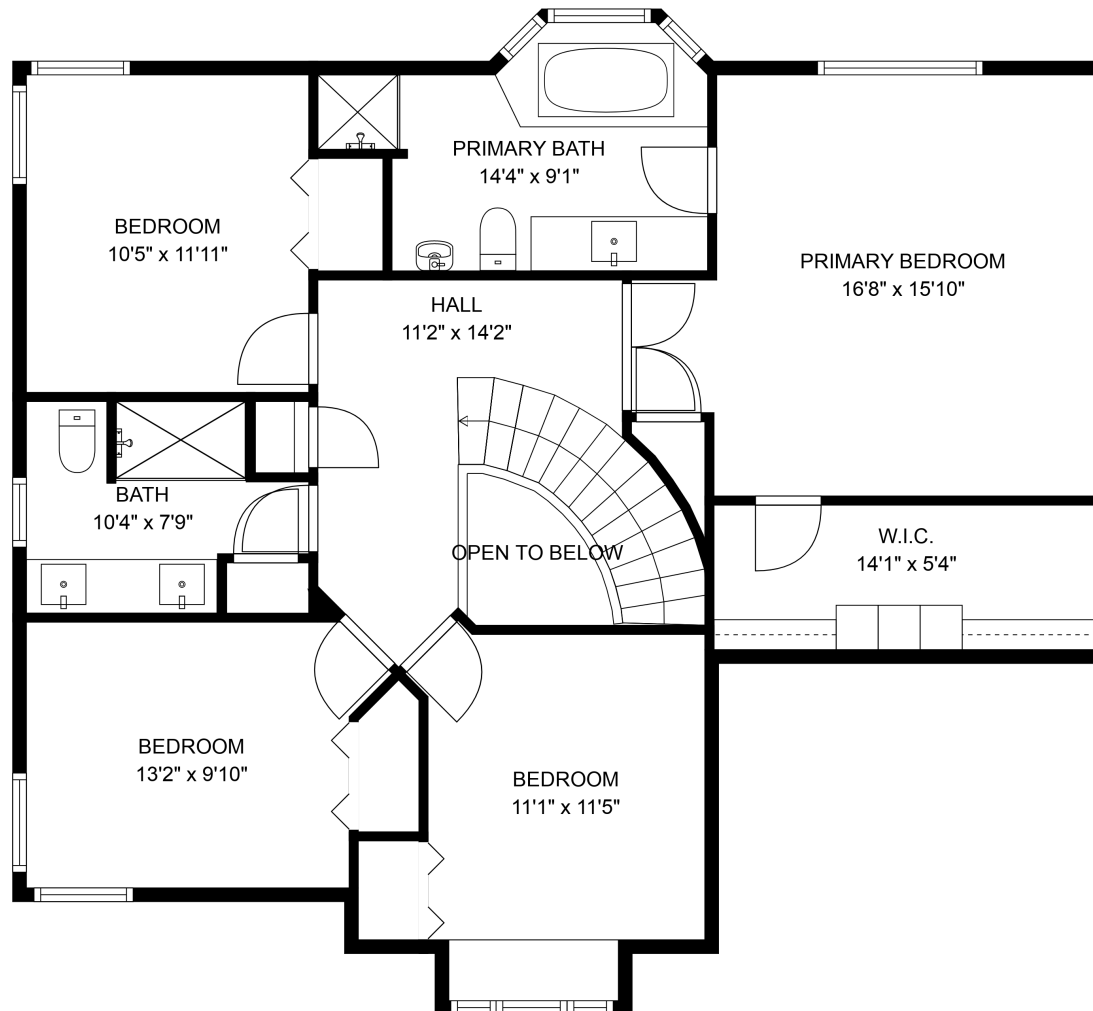

Total: 3945 Sq. Ft

2938 The Dell

Brad Luteyn

604-991-7976

bradluteynrealtor@gmail.com

Estimated Areas:

Below Main: 1358 sq. ft

Main Floor: 1417 sq. ft

Above Main: 1170 sq. ft

Total: 3945 Sq. Ft

Measurements and plans provided by:

SPOTLIGHT MEDIA

E&O Insured. For advertising purposes only. Not intended for architectural or construction use. Floorplan and measurements are approximate within +/- 2% tolerance.

2938 The Dell

Brad Luteyn

604-991-7976

bradluteynrealtor@gmail.com

Estimated Areas:

Below Main: 1358 sq. ft

Main Floor: 1417 sq. ft

Above Main: 1170 sq. ft

Estimated Areas:

Below Main: 1358 sq. ft

Main Floor: 1417 sq. ft

Above Main: 1170 sq. ft

Total: 3945 Sq. Ft