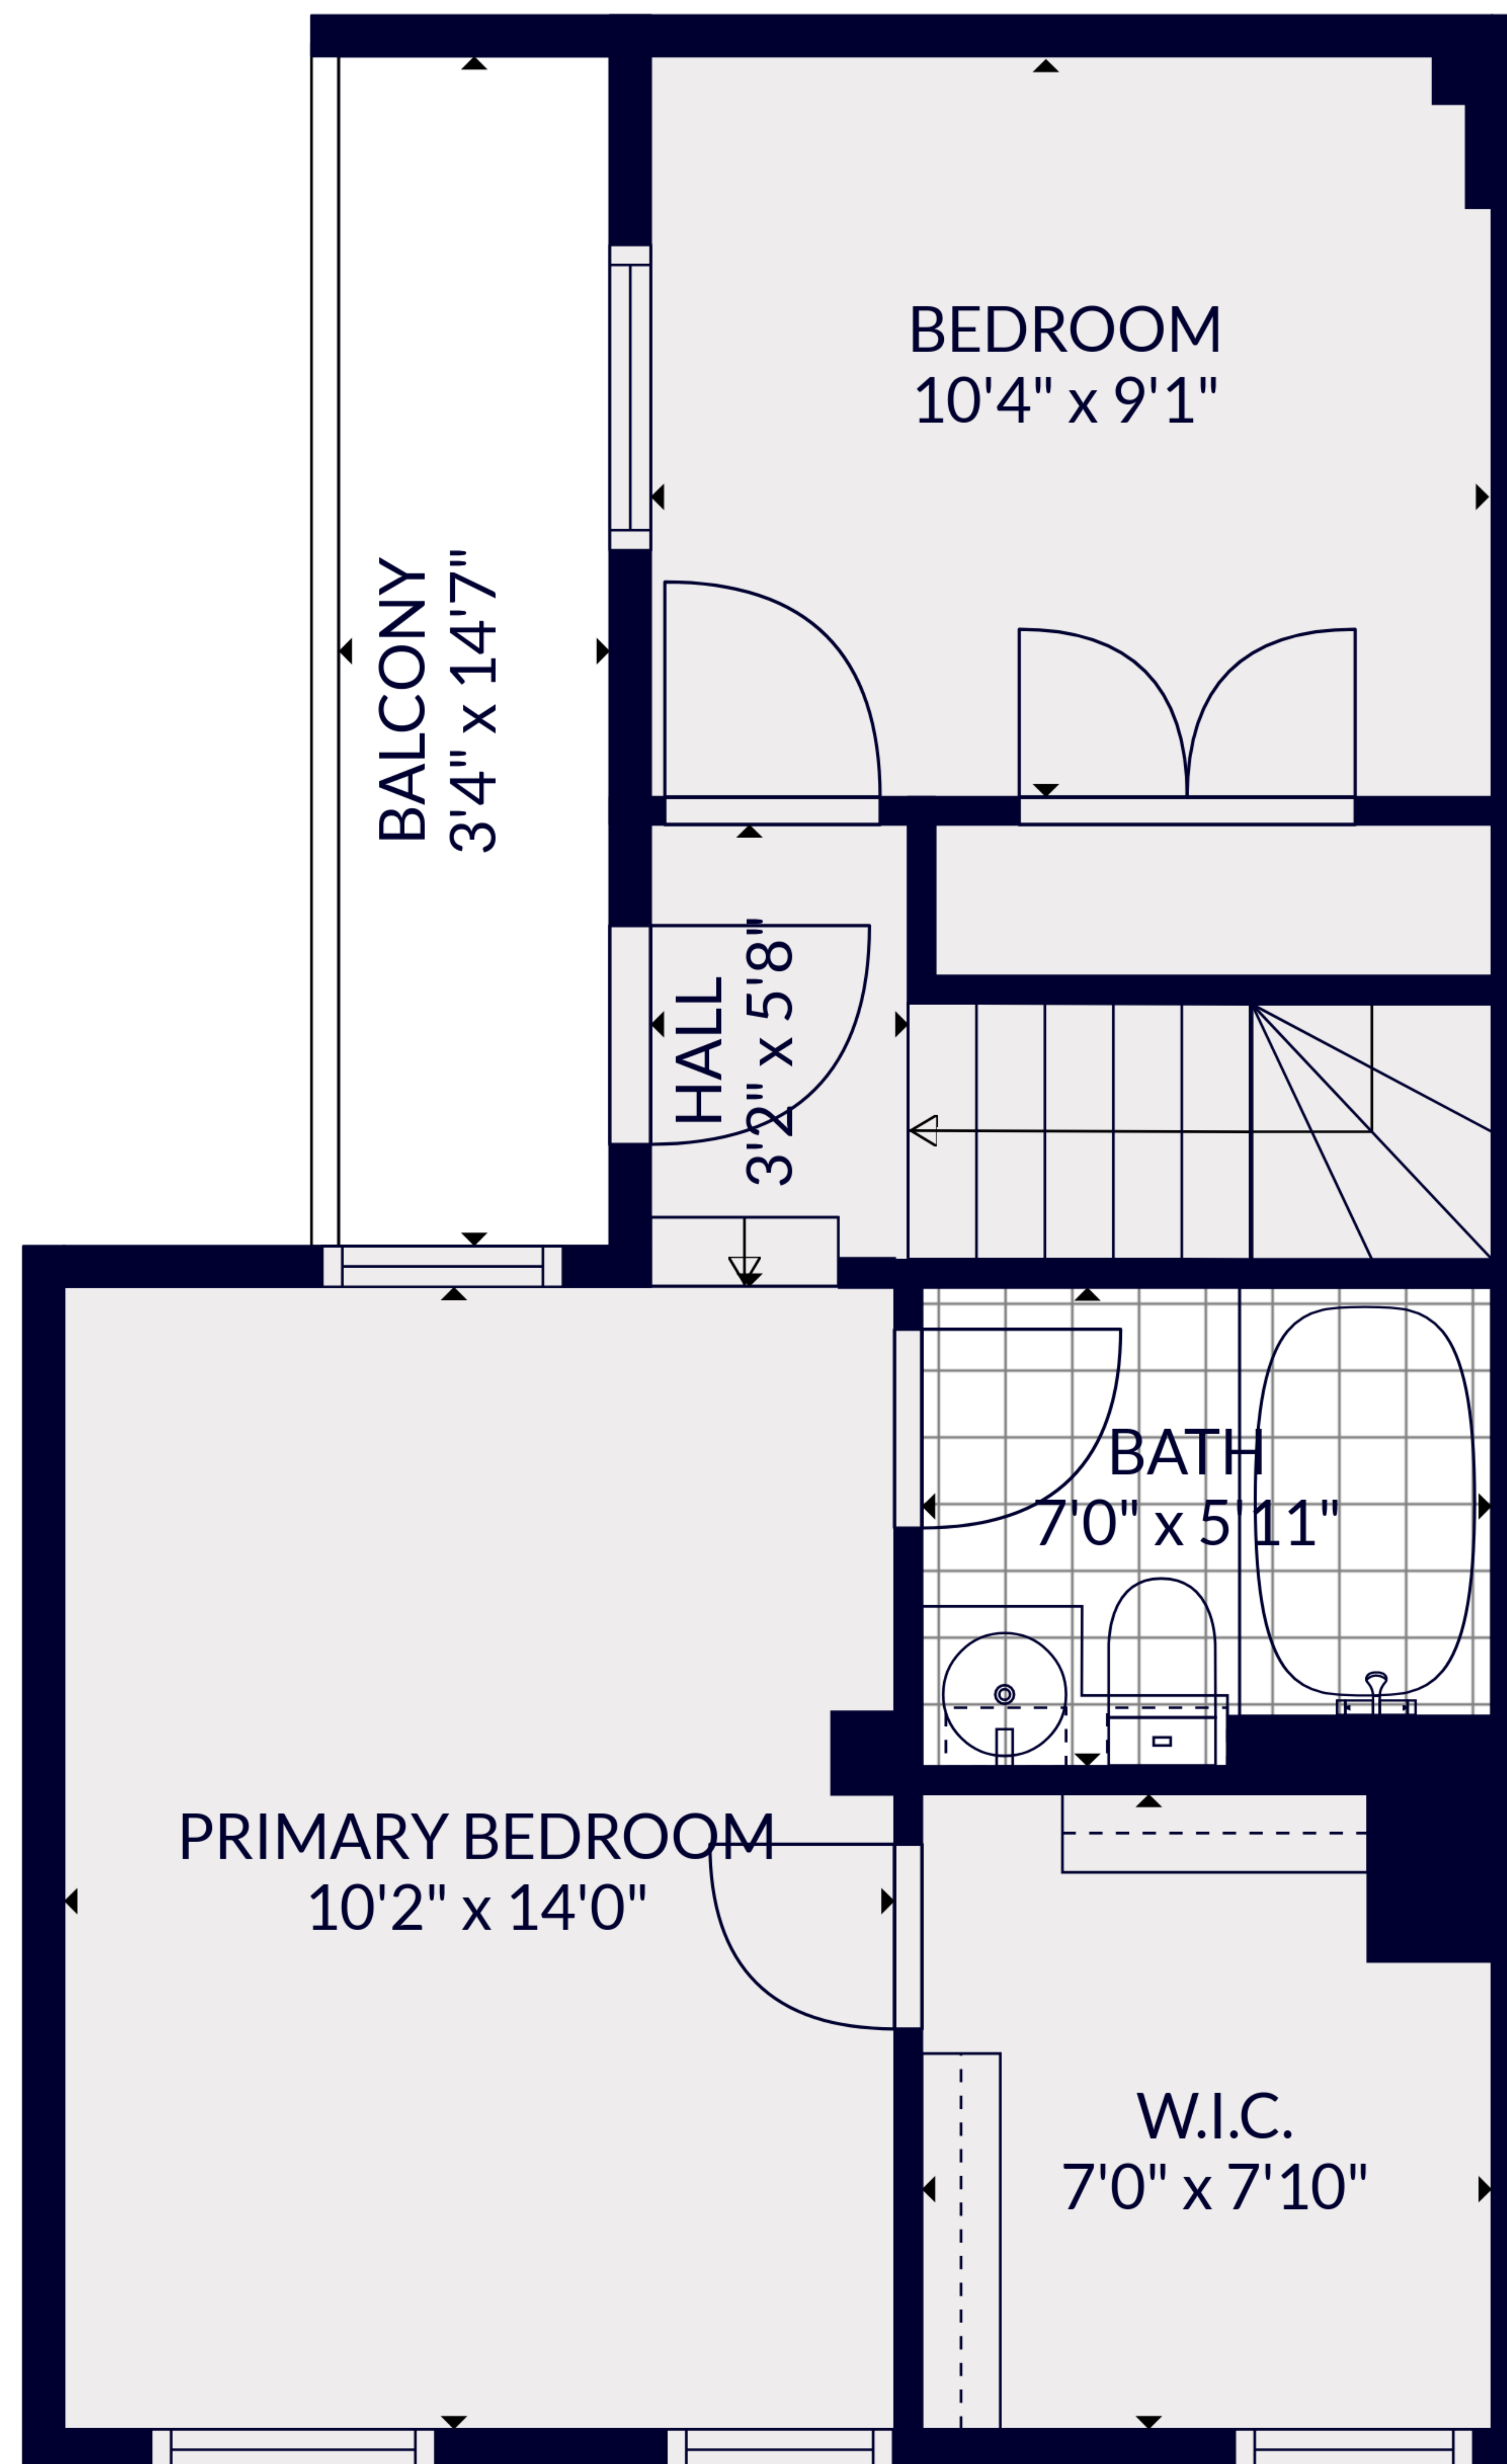

Total scanned area: 1226 sq. ft

Total scanned area: 1226 sq. ft

Total scanned area: 1226 sq. ft

FLOOR 2

FLOOR 3

FLOOR 1

Total scanned area: 1226 sq. ft