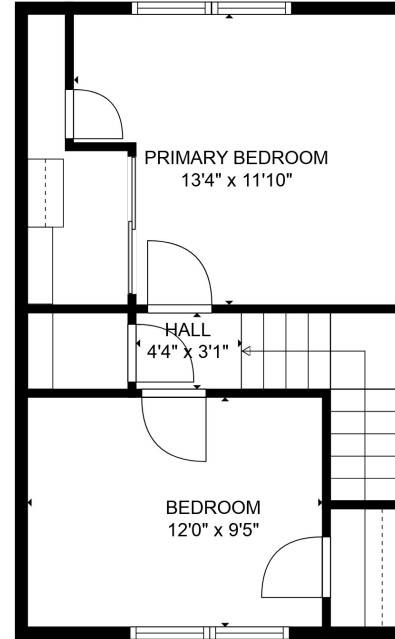

FLOOR 1

FLOOR 2

Total scanned area: 1129 sq. ft

SIZES AND DIMENSIONS ARE APPROXIMATE AND FOR REFERENCE ONLY. ACTUAL MAY VARY.

Total scanned area: 1129 sq. ft

SIZES AND DIMENSIONS ARE APPROXIMATE AND FOR REFERENCE ONLY. ACTUAL MAY VARY.