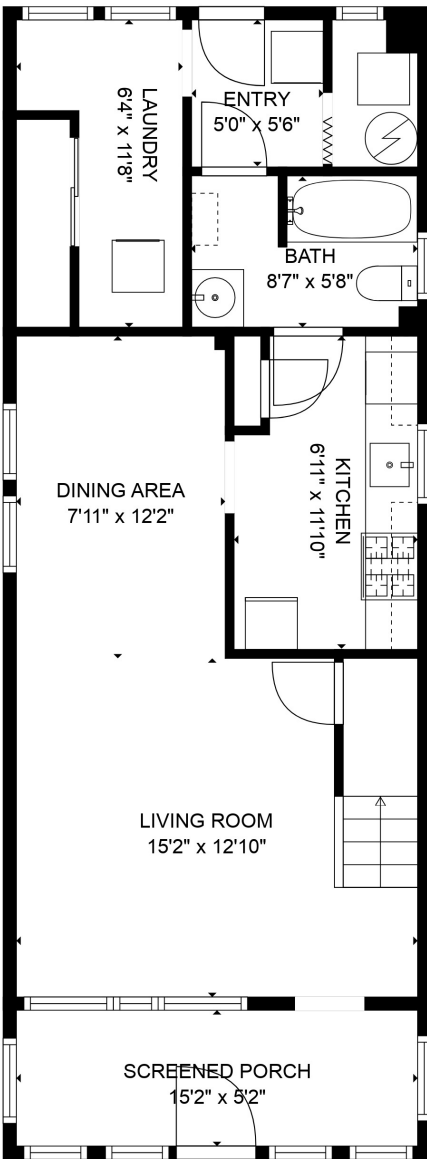

FLOOR 1

FLOOR 2

Total scanned area: 1129 sq. ft

SIZES AND DIMENSIONS ARE APPROXIMATE AND FOR REFERENCE ONLY. ACTUAL MAY VARY.

Total scanned area: 1129 sq. ft

SIZES AND DIMENSIONS ARE APPROXIMATE AND FOR REFERENCE ONLY. ACTUAL MAY VARY.