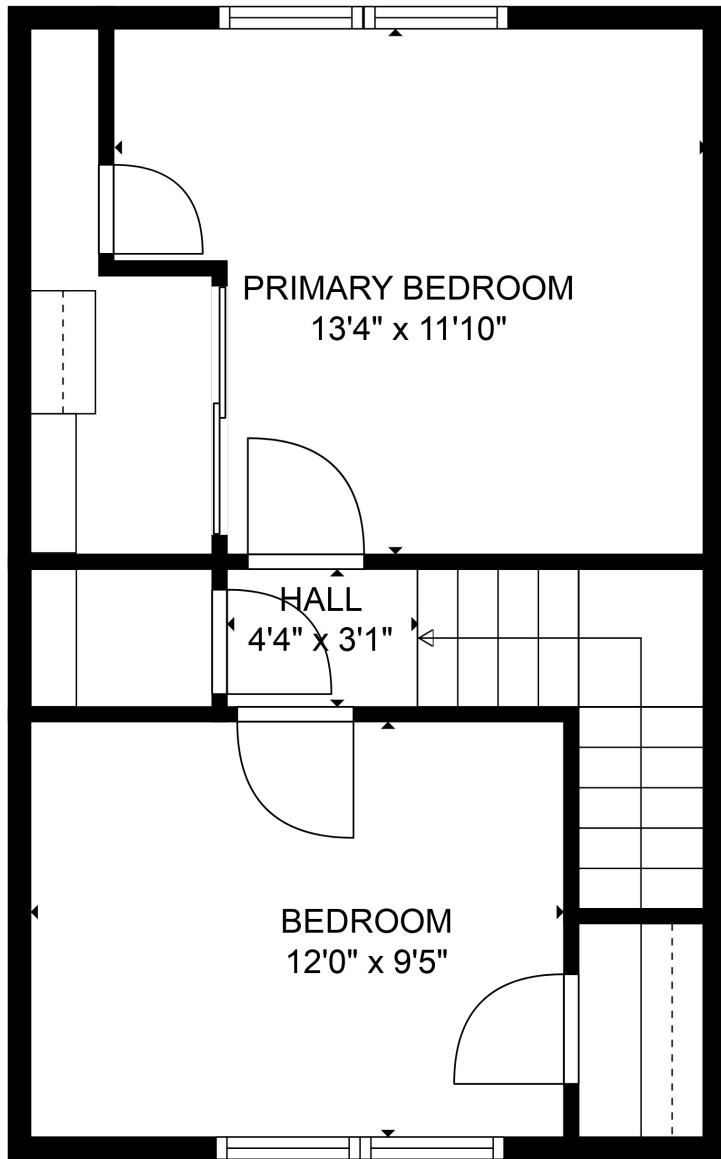

FLOOR 1

FLOOR 2

Total scanned area: 1129 sq. ft

SIZES AND DIMENSIONS ARE APPROXIMATE AND FOR REFERENCE ONLY. ACTUAL MAY VARY.

Total scanned area: 1129 sq. ft

SIZES AND DIMENSIONS ARE APPROXIMATE AND FOR REFERENCE ONLY. ACTUAL MAY VARY.