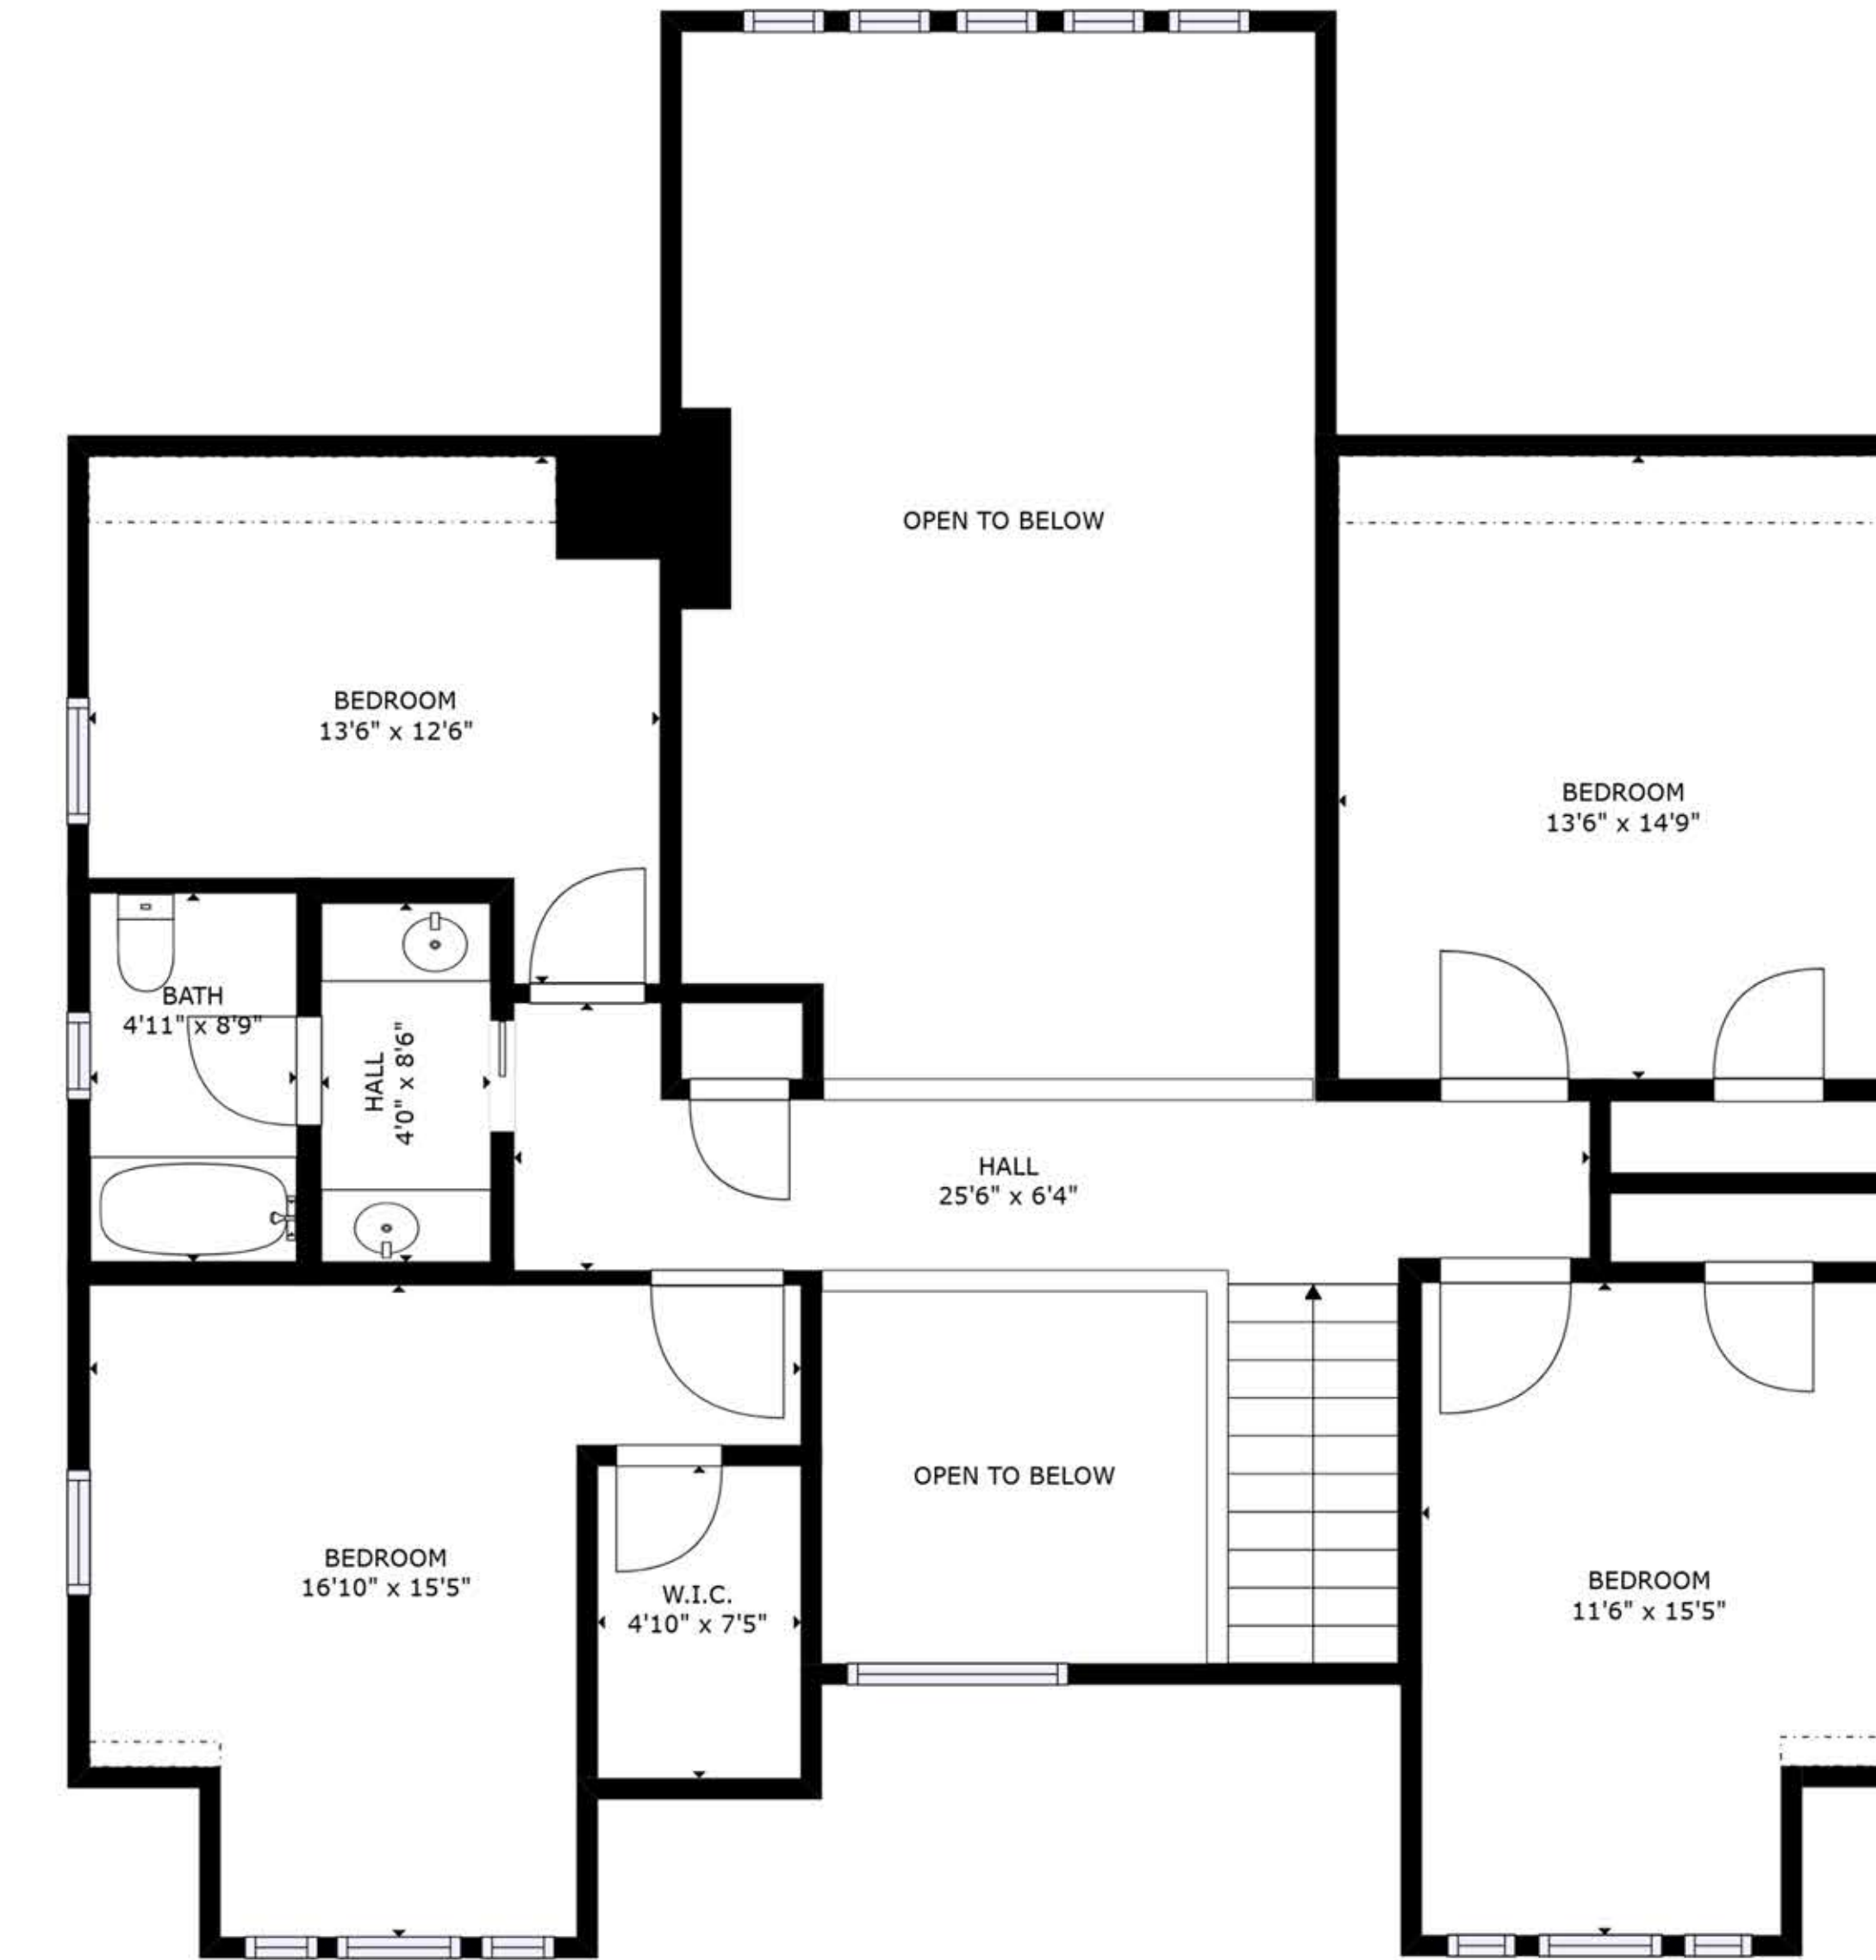

1199 Hard Rock Rd
Corvallis, MT 59828

Glacier | Sotheby's
INTERNATIONAL REALTY

FLOOR 1

FLOOR 2

5 3.5 3827

BEDROOMS BATHROOMS TOTAL SQ.FT.

Measurements are approximate and may not be to scale.
The floor plan illustration is not suitable for construction/architectural purposes.
This communication is not intended to cause or induce breach of an existing agency agreement.