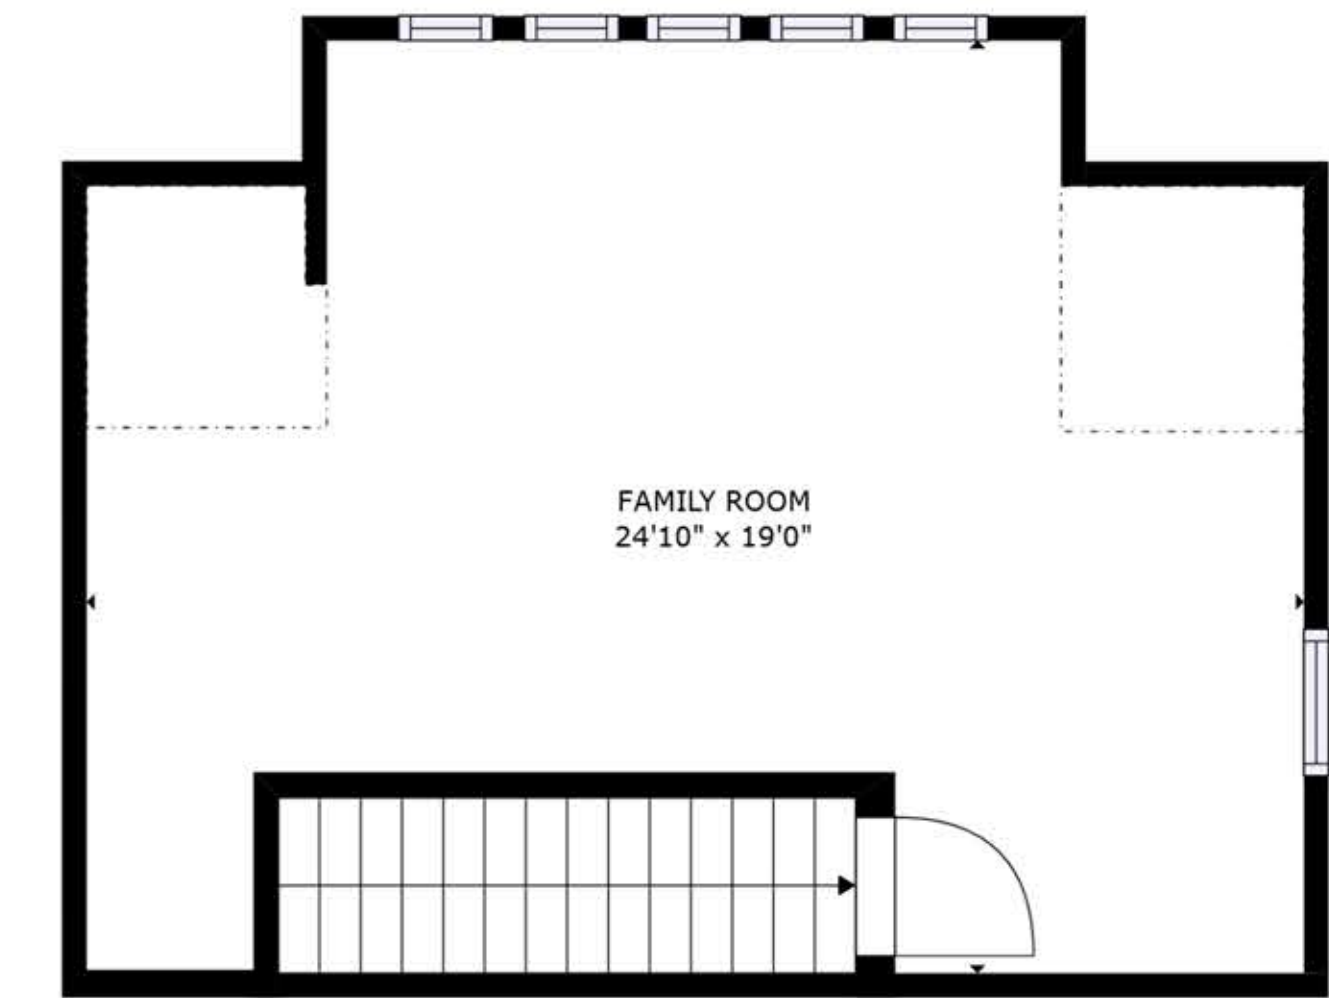

1199 Hard Rock Rd
Corvallis, MT 59828

Glacier | Sotheby's
INTERNATIONAL REALTY

FLOOR 1

FLOOR 2

5 3.5 3827

BEDROOMS BATHROOMS TOTAL SQ.FT.

Measurements are approximate and may not be to scale.
The floor plan illustration is not suitable for construction/architectural purposes.
This communication is not intended to cause or induce breach of an existing agency agreement.