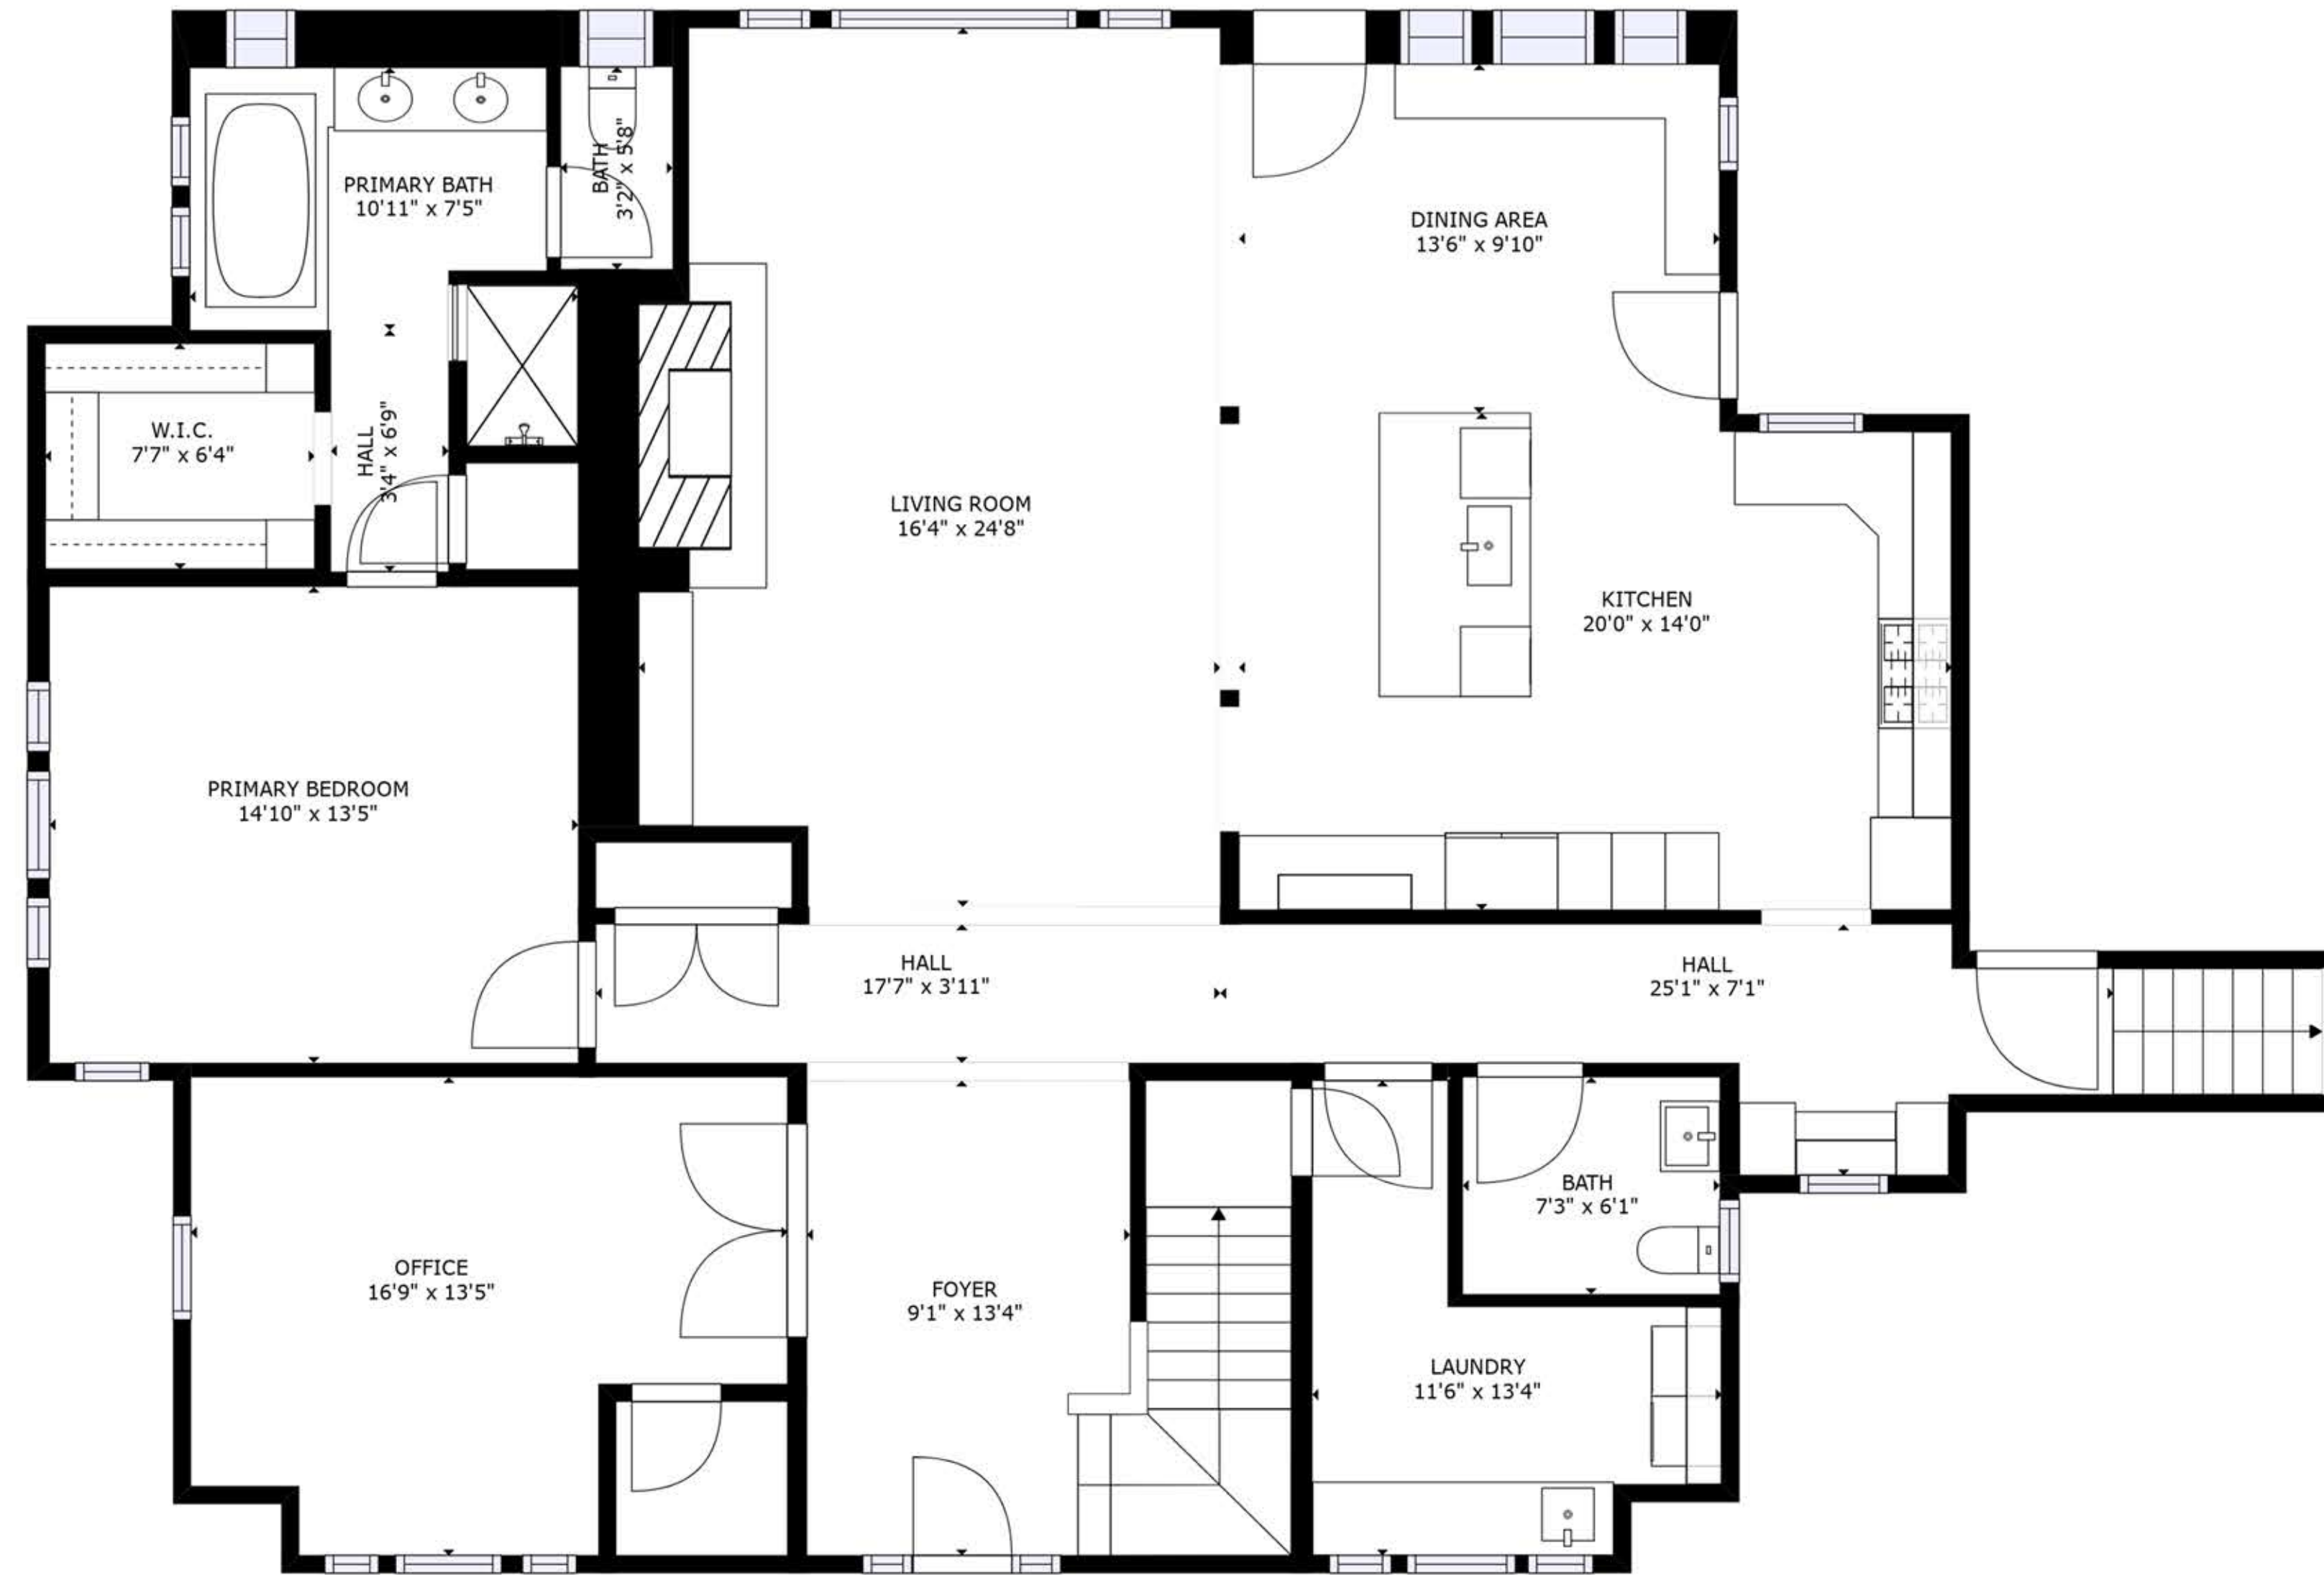

1199 Hard Rock Rd
Corvallis, MT 59828

Glacier | Sotheby's
INTERNATIONAL REALTY

FLOOR 1

FLOOR 2

5 3.5 3827

BEDROOMS BATHROOMS TOTAL SQ.FT.

Measurements are approximate and may not be to scale.
The floor plan illustration is not suitable for construction/architectural purposes.
This communication is not intended to cause or induce breach of an existing agency agreement.