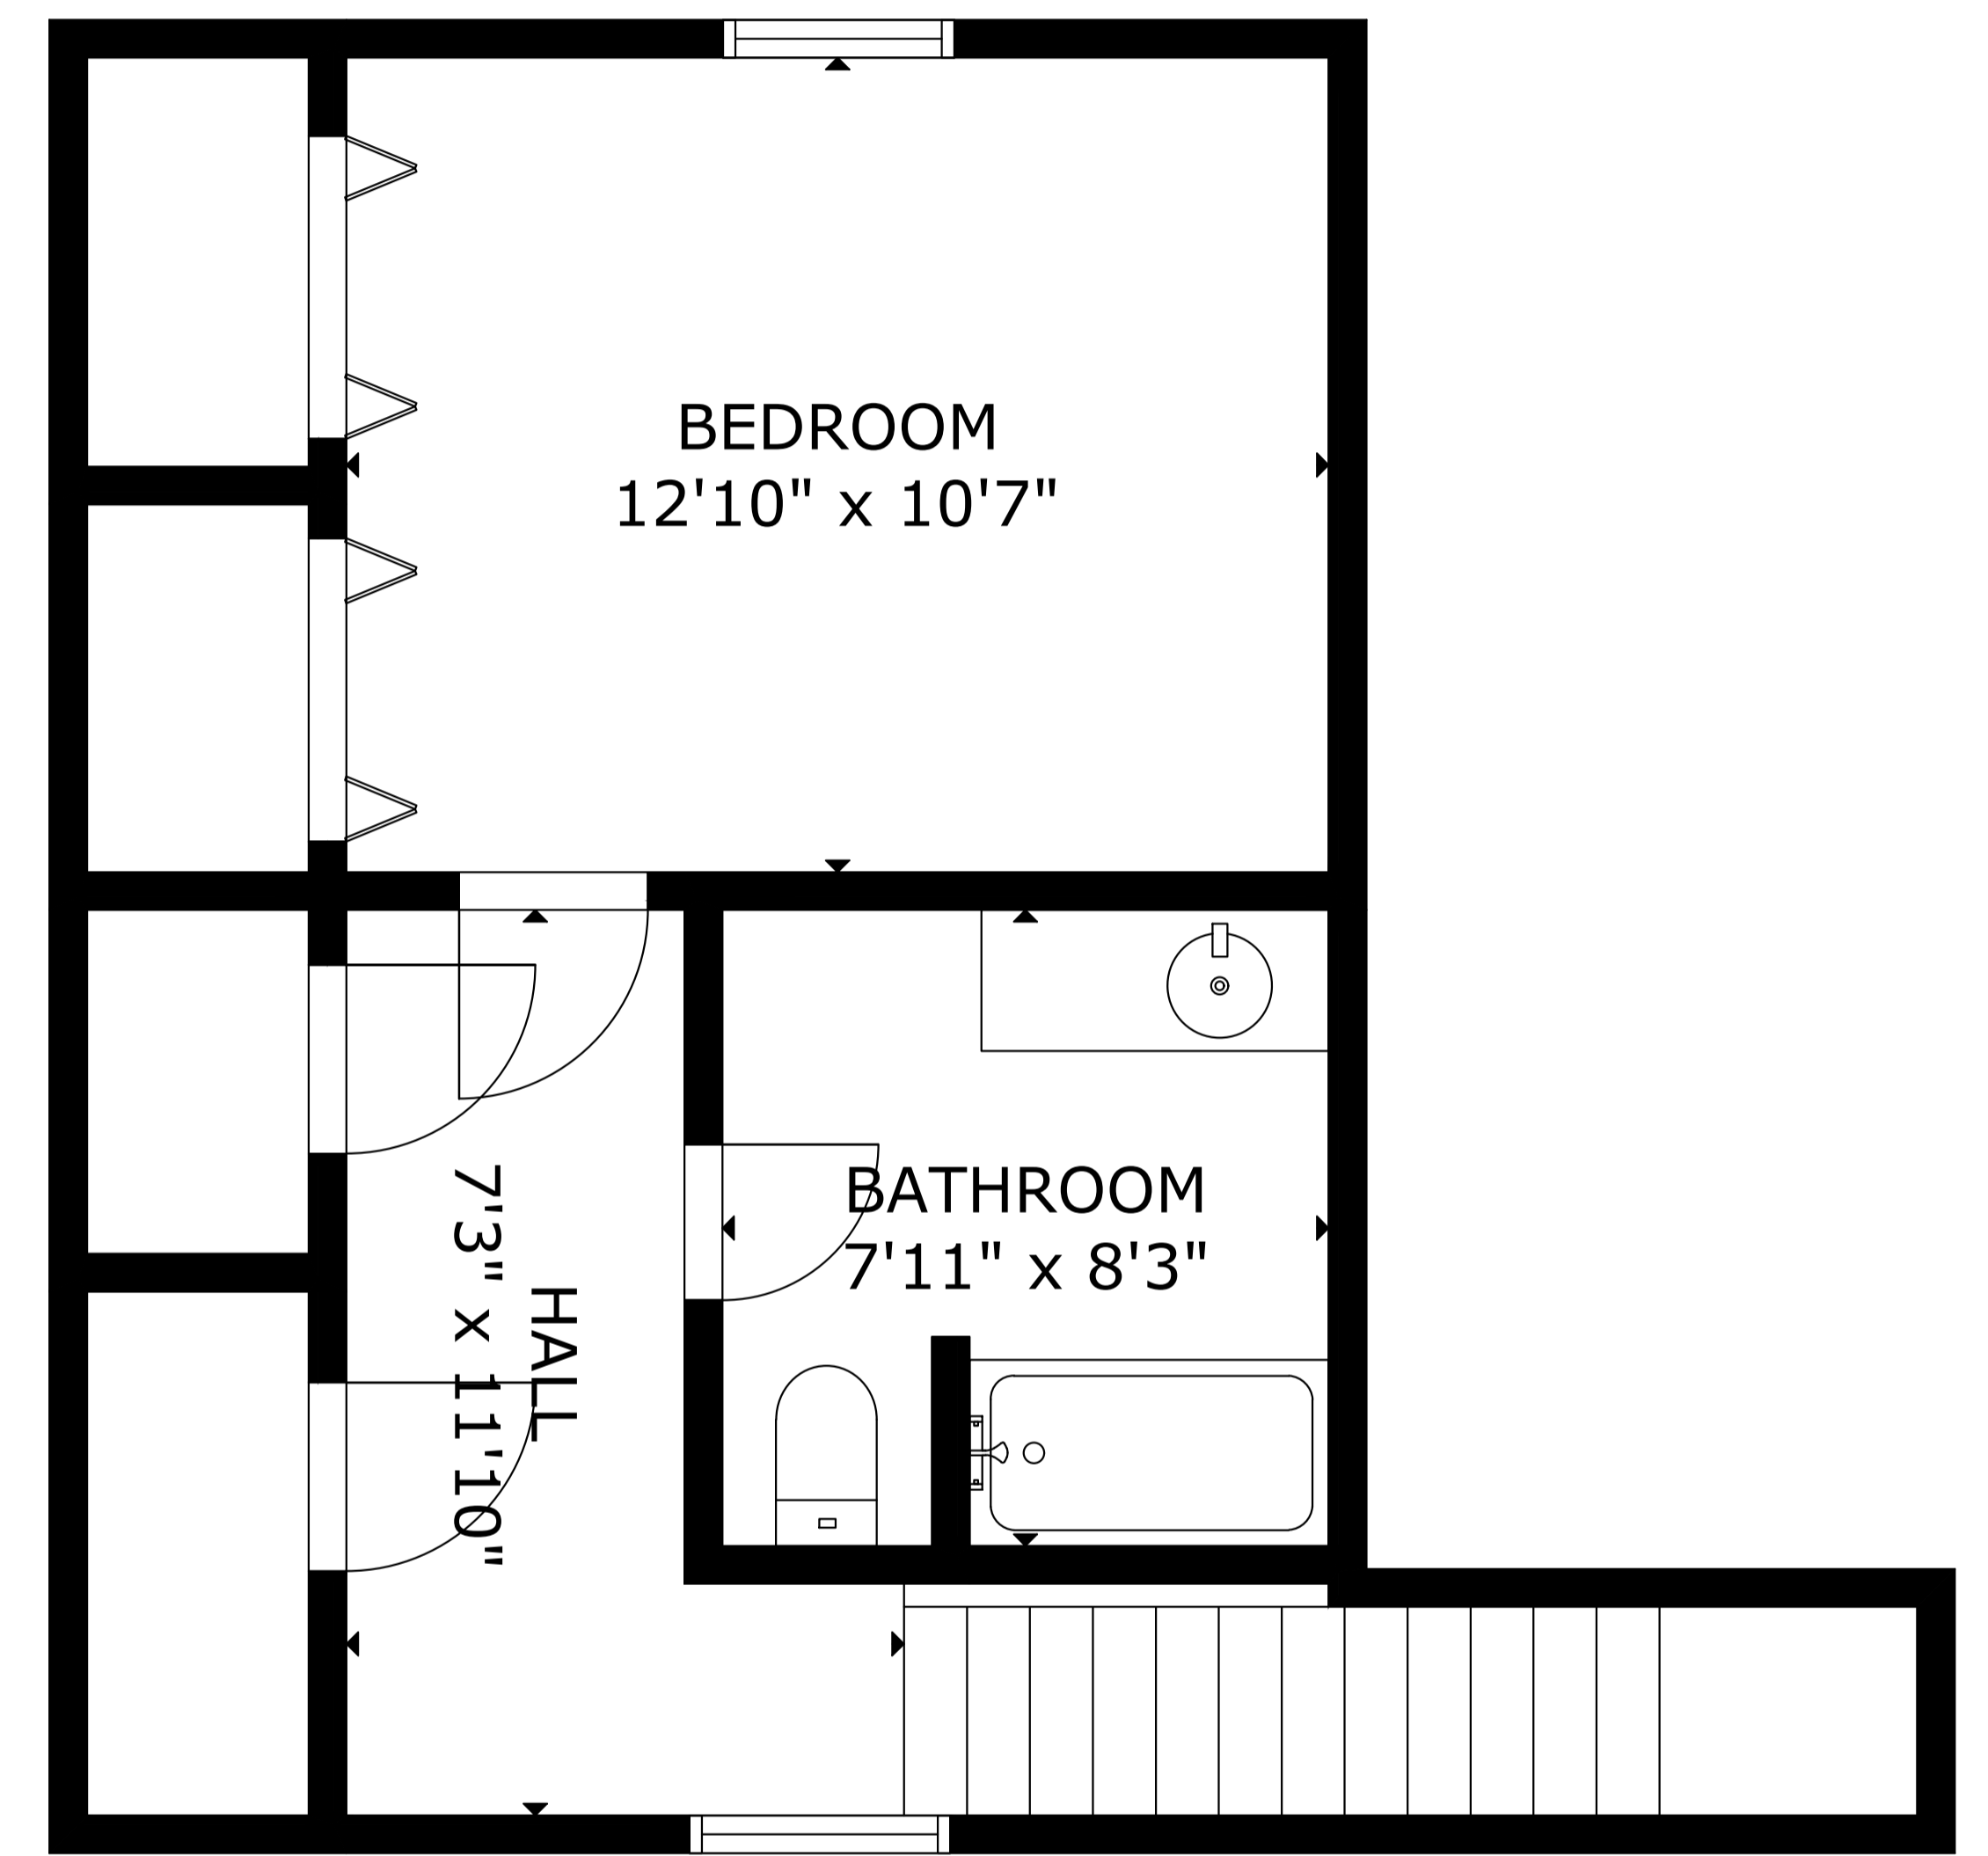

MAIN FLOOR

UPPER LEVEL 1

GROSS INTERNAL AREA
 TOTAL: 1,804 sq ft
 MAIN FLOOR: 1,041 sq ft, UPPER LEVEL 1: 391 sq ft
 SIZE AND DIMENSIONS ARE APPROXIMATE, ACTUAL MAY VARY