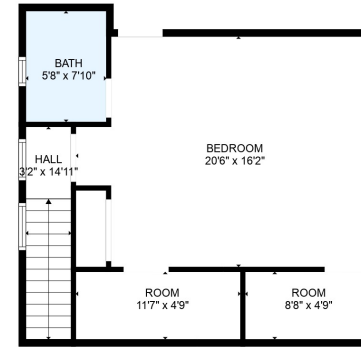

FLOOR 1

FLOOR 2

Total scanned area: 4522 sq. ft

MEASUREMENTS ARE CALCULATED BY CUBICASA TECHNOLOGY. DEEMED HIGHLY RELIABLE BUT NOT GUARANTEED.

Total scanned area: 4522 sq. ft

MEASUREMENTS ARE CALCULATED BY CUBICASA TECHNOLOGY. DEEMED HIGHLY RELIABLE BUT NOT GUARANTEED.

Total scanned area: 4522 sq. ft

MEASUREMENTS ARE CALCULATED BY CUBICASA TECHNOLOGY. DEEMED HIGHLY RELIABLE BUT NOT GUARANTEED.