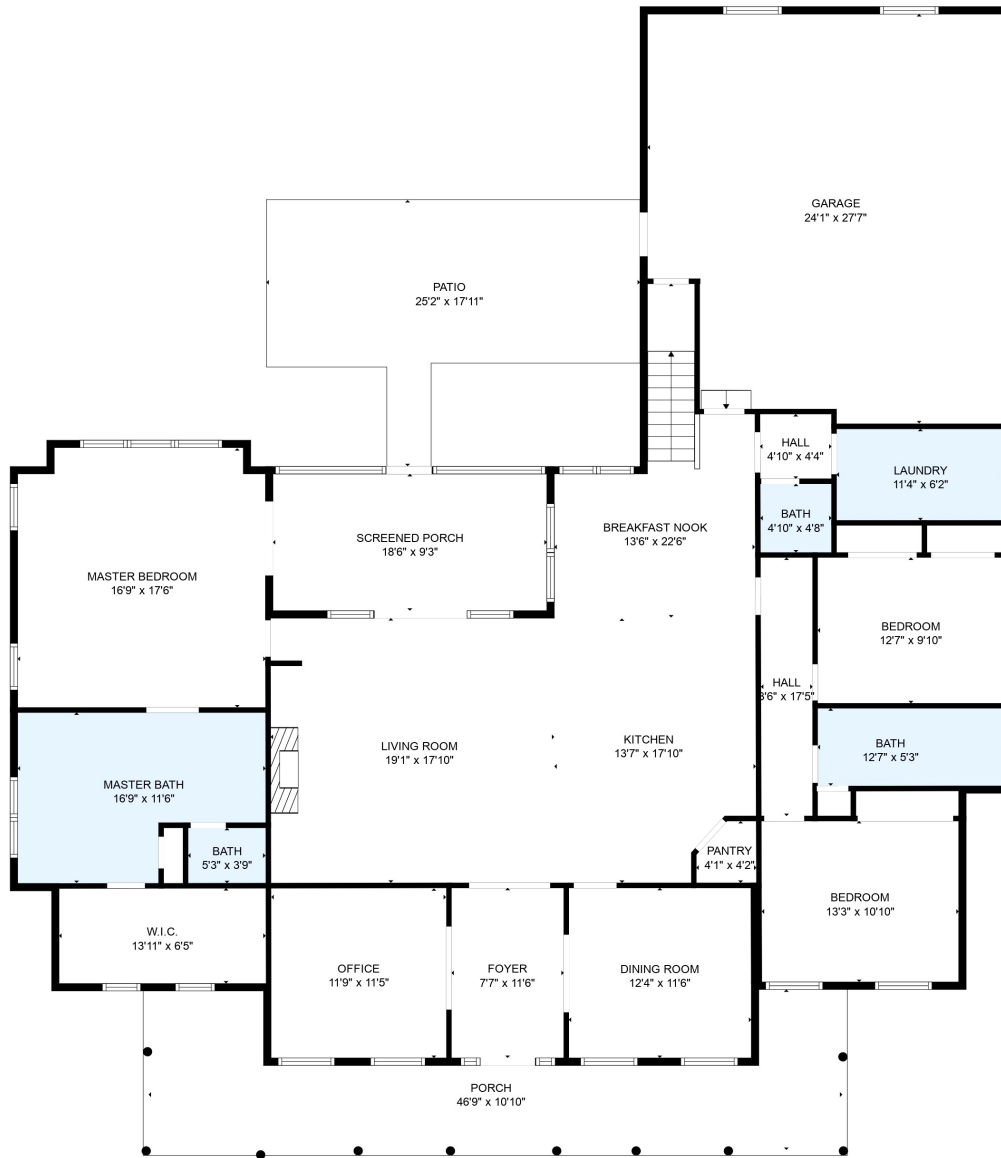

FLOOR 1

FLOOR 2

Total scanned area: 4522 sq. ft

MEASUREMENTS ARE CALCULATED BY CUBICASA TECHNOLOGY. DEEMED HIGHLY RELIABLE BUT NOT GUARANTEED.

Total scanned area: 4522 sq. ft

MEASUREMENTS ARE CALCULATED BY CUBICASA TECHNOLOGY. DEEMED HIGHLY RELIABLE BUT NOT GUARANTEED.

Total scanned area: 4522 sq. ft

MEASUREMENTS ARE CALCULATED BY CUBICASA TECHNOLOGY. DEEMED HIGHLY RELIABLE BUT NOT GUARANTEED.