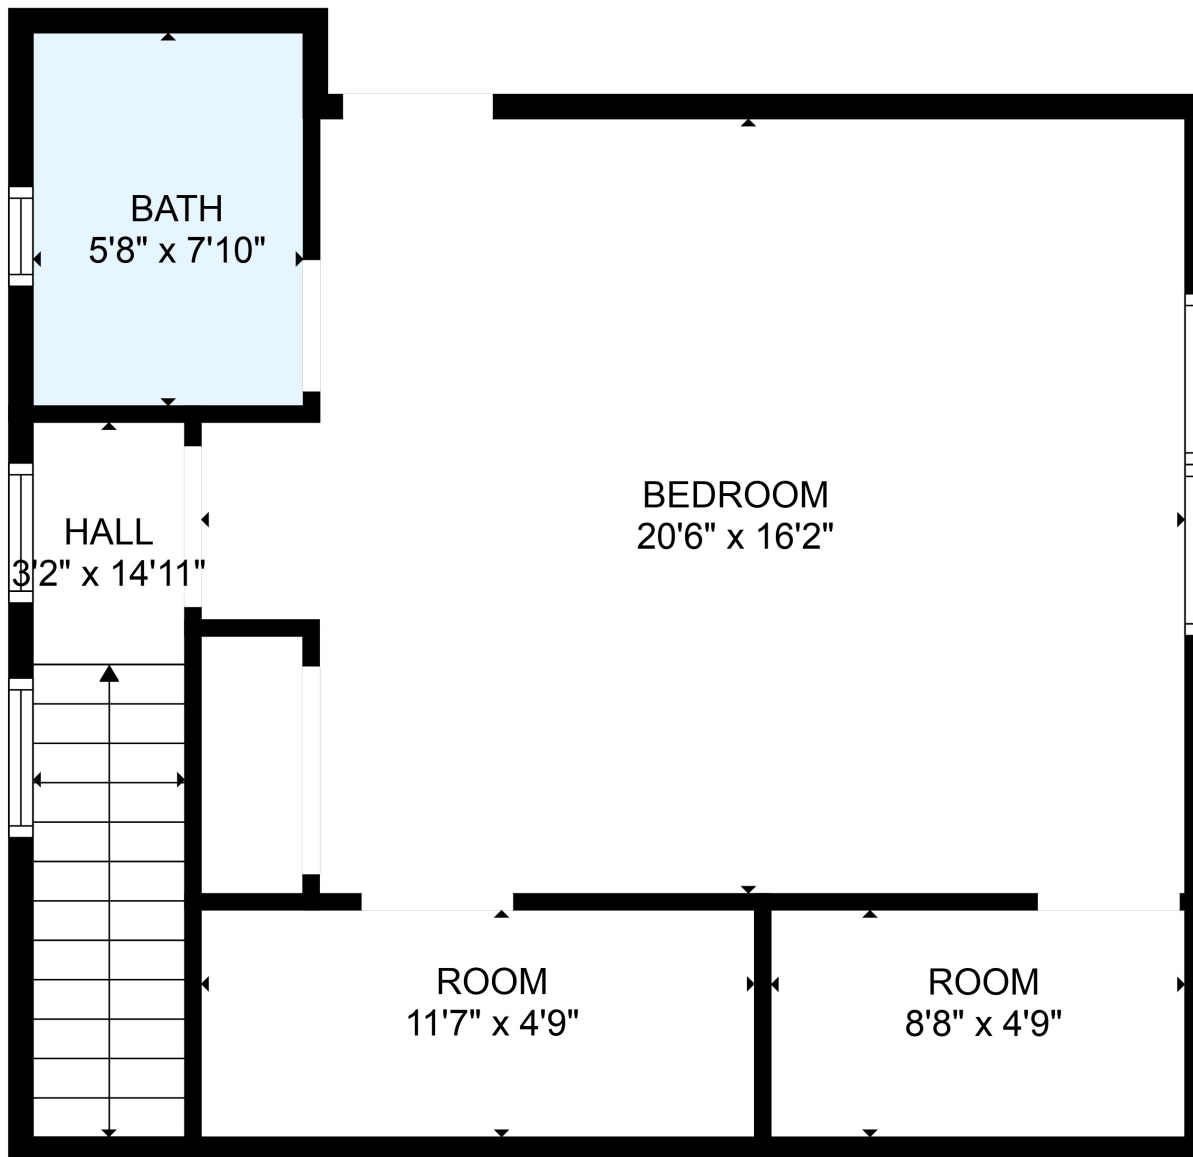

FLOOR 1

FLOOR 2

Total scanned area: 4522 sq. ft

MEASUREMENTS ARE CALCULATED BY CUBICASA TECHNOLOGY. DEEMED HIGHLY RELIABLE BUT NOT GUARANTEED.

Total scanned area: 4522 sq. ft

MEASUREMENTS ARE CALCULATED BY CUBICASA TECHNOLOGY. DEEMED HIGHLY RELIABLE BUT NOT GUARANTEED.

Total scanned area: 4522 sq. ft

MEASUREMENTS ARE CALCULATED BY CUBICASA TECHNOLOGY. DEEMED HIGHLY RELIABLE BUT NOT GUARANTEED.