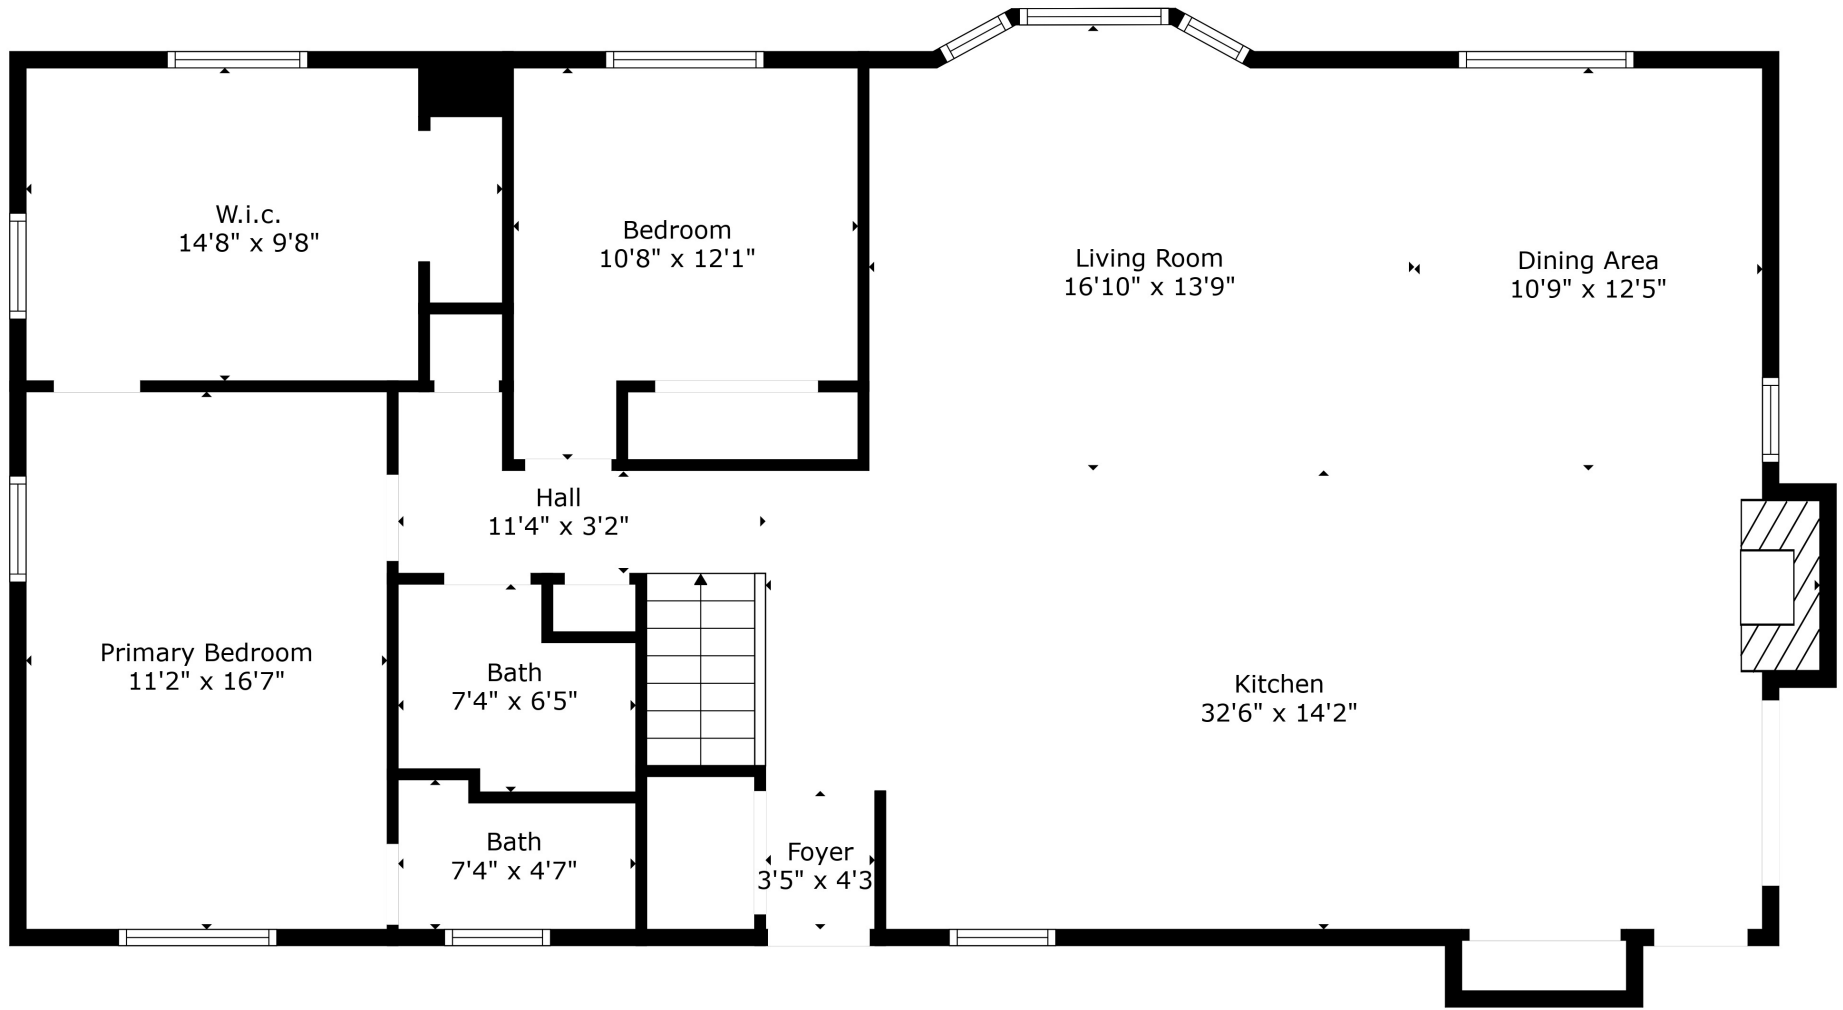

Floor 2

Floor 1

TOTAL: 2747 sq. ft
 BELOW GROUND: 1296 sq. ft, FLOOR 2: 1451 sq. ft
 EXCLUDED AREAS: FIREPLACE: 11 sq. ft

TOTAL: 2747 sq. ft
 BELOW GROUND: 1296 sq. ft, FLOOR 2: 1451 sq. ft
 EXCLUDED AREAS: FIREPLACE: 11 sq. ft

TOTAL: 2747 sq. ft
BELOW GROUND: 1296 sq. ft, FLOOR 2: 1451 sq. ft
EXCLUDED AREAS: FIREPLACE: 11 sq. ft