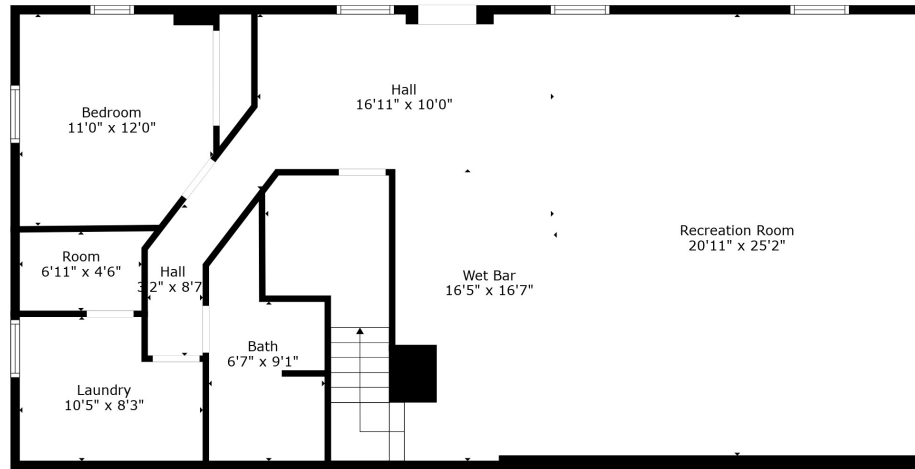

Floor 2

Floor 1

TOTAL: 2747 sq. ft
 BELOW GROUND: 1296 sq. ft, FLOOR 2: 1451 sq. ft
 EXCLUDED AREAS: FIREPLACE: 11 sq. ft

TOTAL: 2747 sq. ft
 BELOW GROUND: 1296 sq. ft, FLOOR 2: 1451 sq. ft
 EXCLUDED AREAS: FIREPLACE: 11 sq. ft

TOTAL: 2747 sq. ft
BELOW GROUND: 1296 sq. ft, FLOOR 2: 1451 sq. ft
EXCLUDED AREAS: FIREPLACE: 11 sq. ft