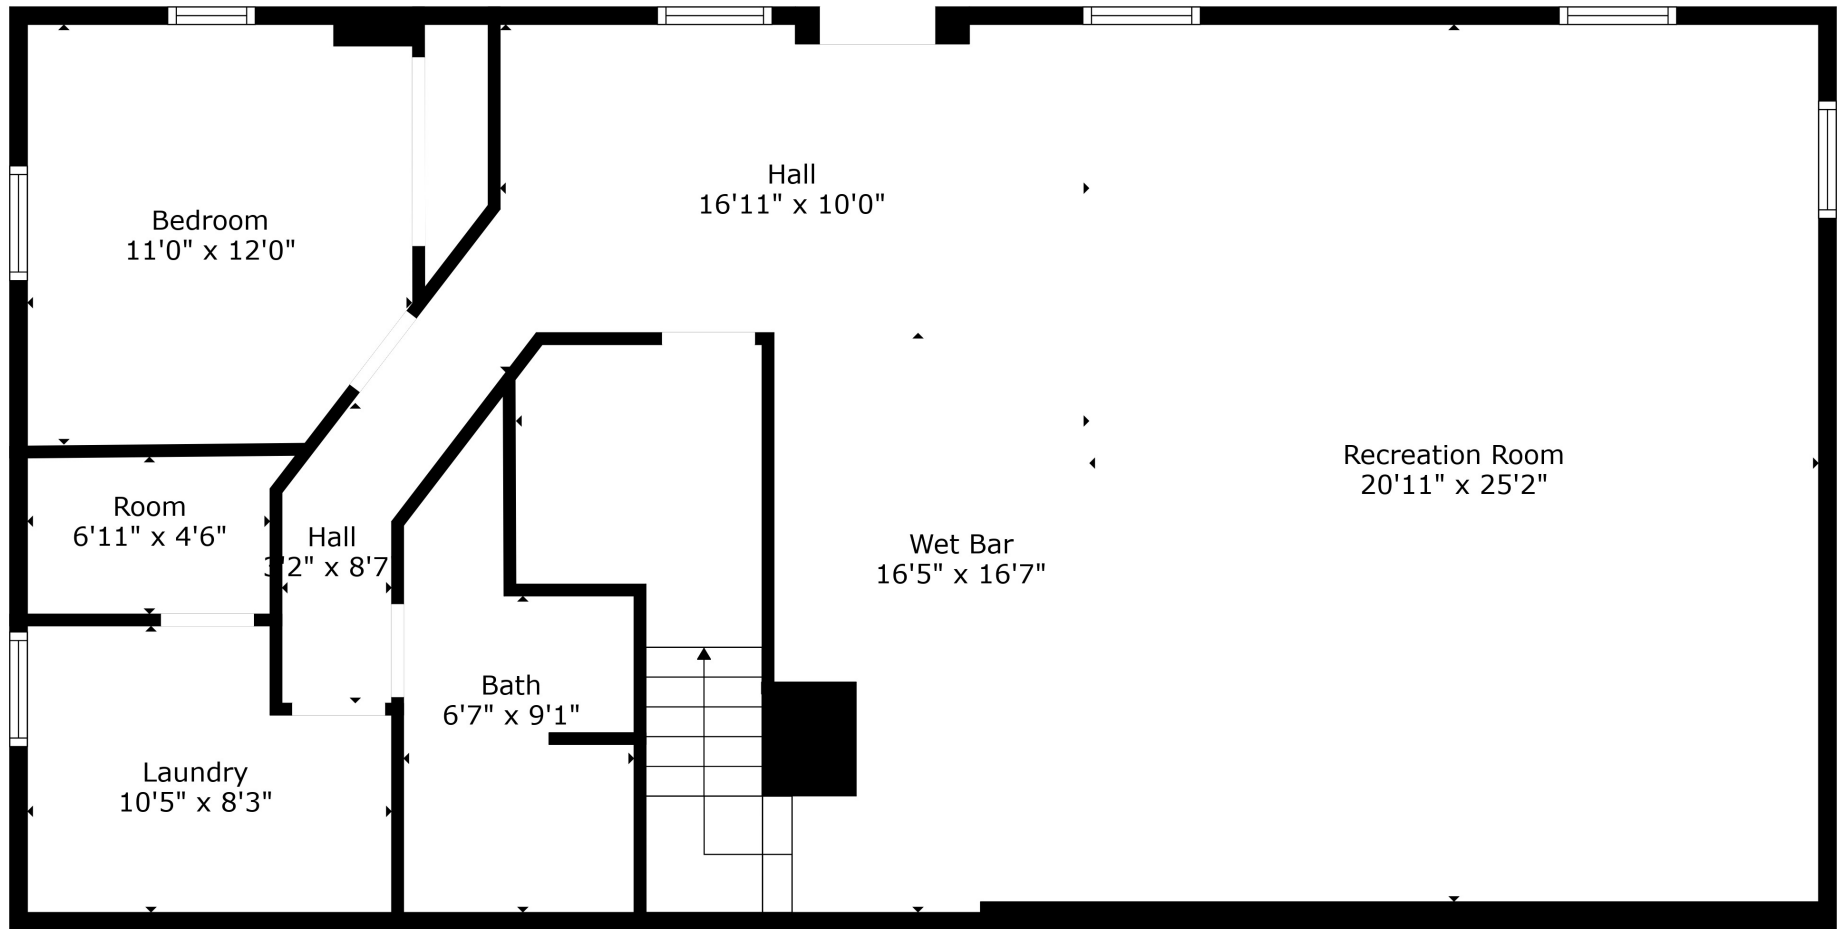

Floor 2

Floor 1

TOTAL: 2747 sq. ft
 BELOW GROUND: 1296 sq. ft, FLOOR 2: 1451 sq. ft
 EXCLUDED AREAS: FIREPLACE: 11 sq. ft

TOTAL: 2747 sq. ft
 BELOW GROUND: 1296 sq. ft, FLOOR 2: 1451 sq. ft
 EXCLUDED AREAS: FIREPLACE: 11 sq. ft

TOTAL: 2747 sq. ft
BELOW GROUND: 1296 sq. ft, FLOOR 2: 1451 sq. ft
EXCLUDED AREAS: FIREPLACE: 11 sq. ft