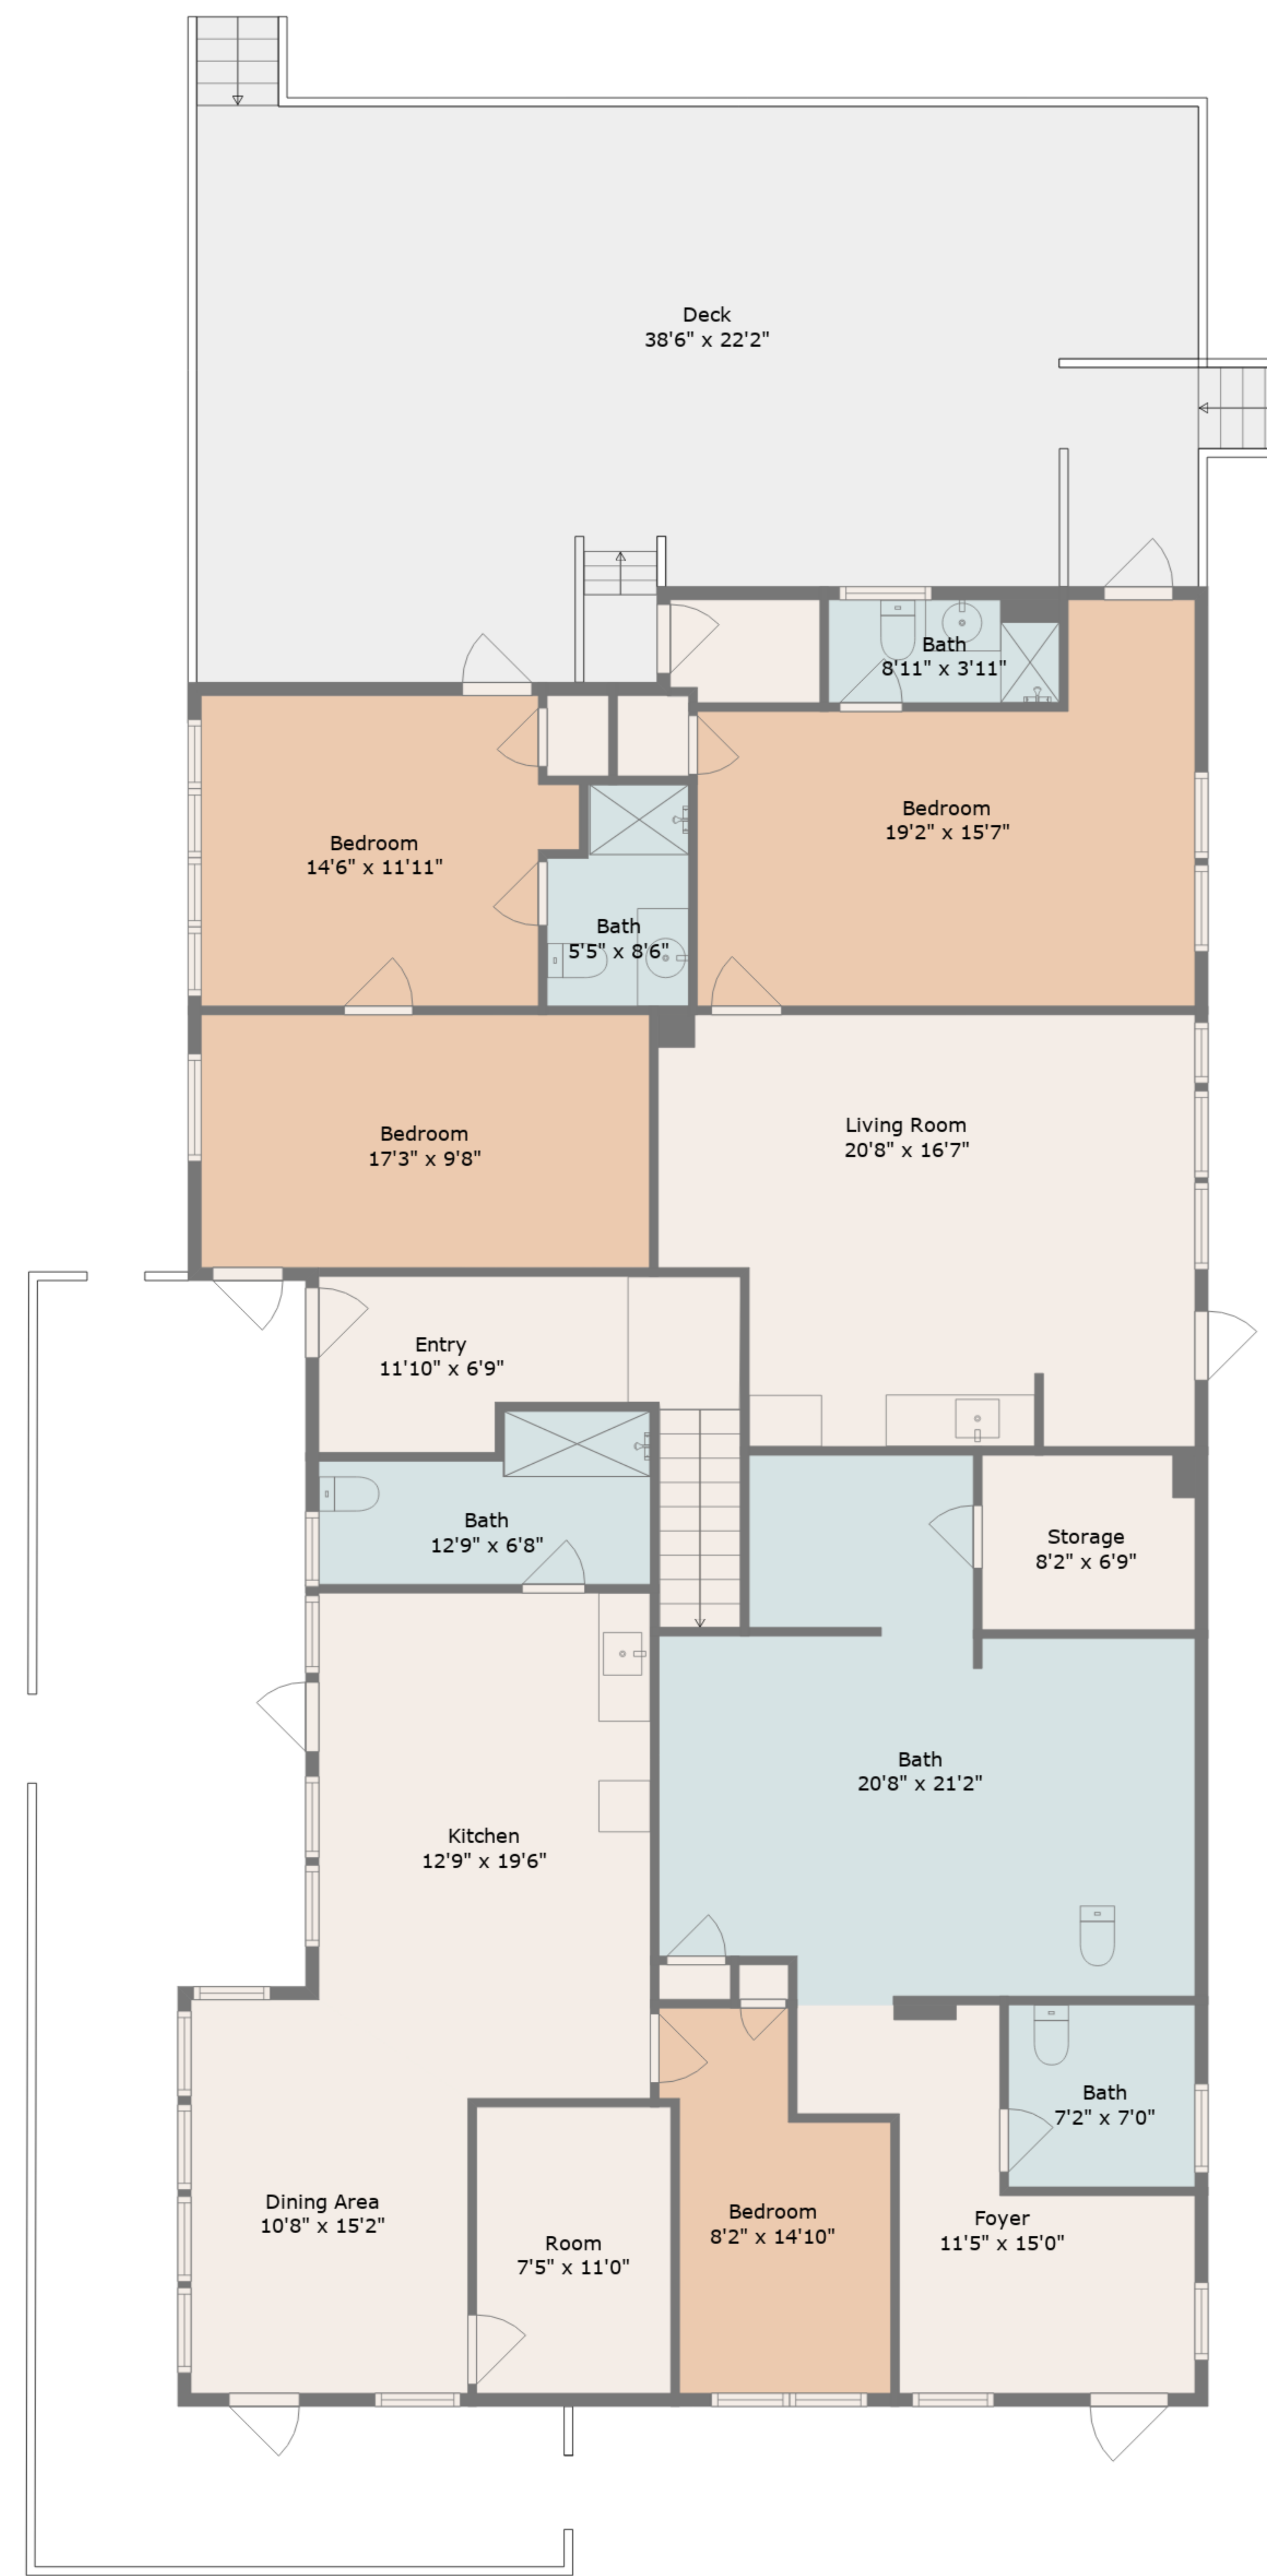

TOTAL: 2833 sq. ft

FLOOR 1: 2398 sq. ft, FLOOR 2: 435 sq. ft

EXCLUDED AREAS: STORAGE: 55 sq. ft, DECK: 798 sq. ft

WALLS: 156 sq. ft

All Measurements Are Approximate And Subject To Independent Verification.

Floor 1

Floor 2

TOTAL: 2833 sq. ft
 FLOOR 1: 2398 sq. ft, FLOOR 2: 435 sq. ft
 EXCLUDED AREAS: STORAGE: 55 sq. ft, DECK: 798 sq. ft
 WALLS: 156 sq. ft

All Measurements Are Approximate And Subject To Independent Verification.