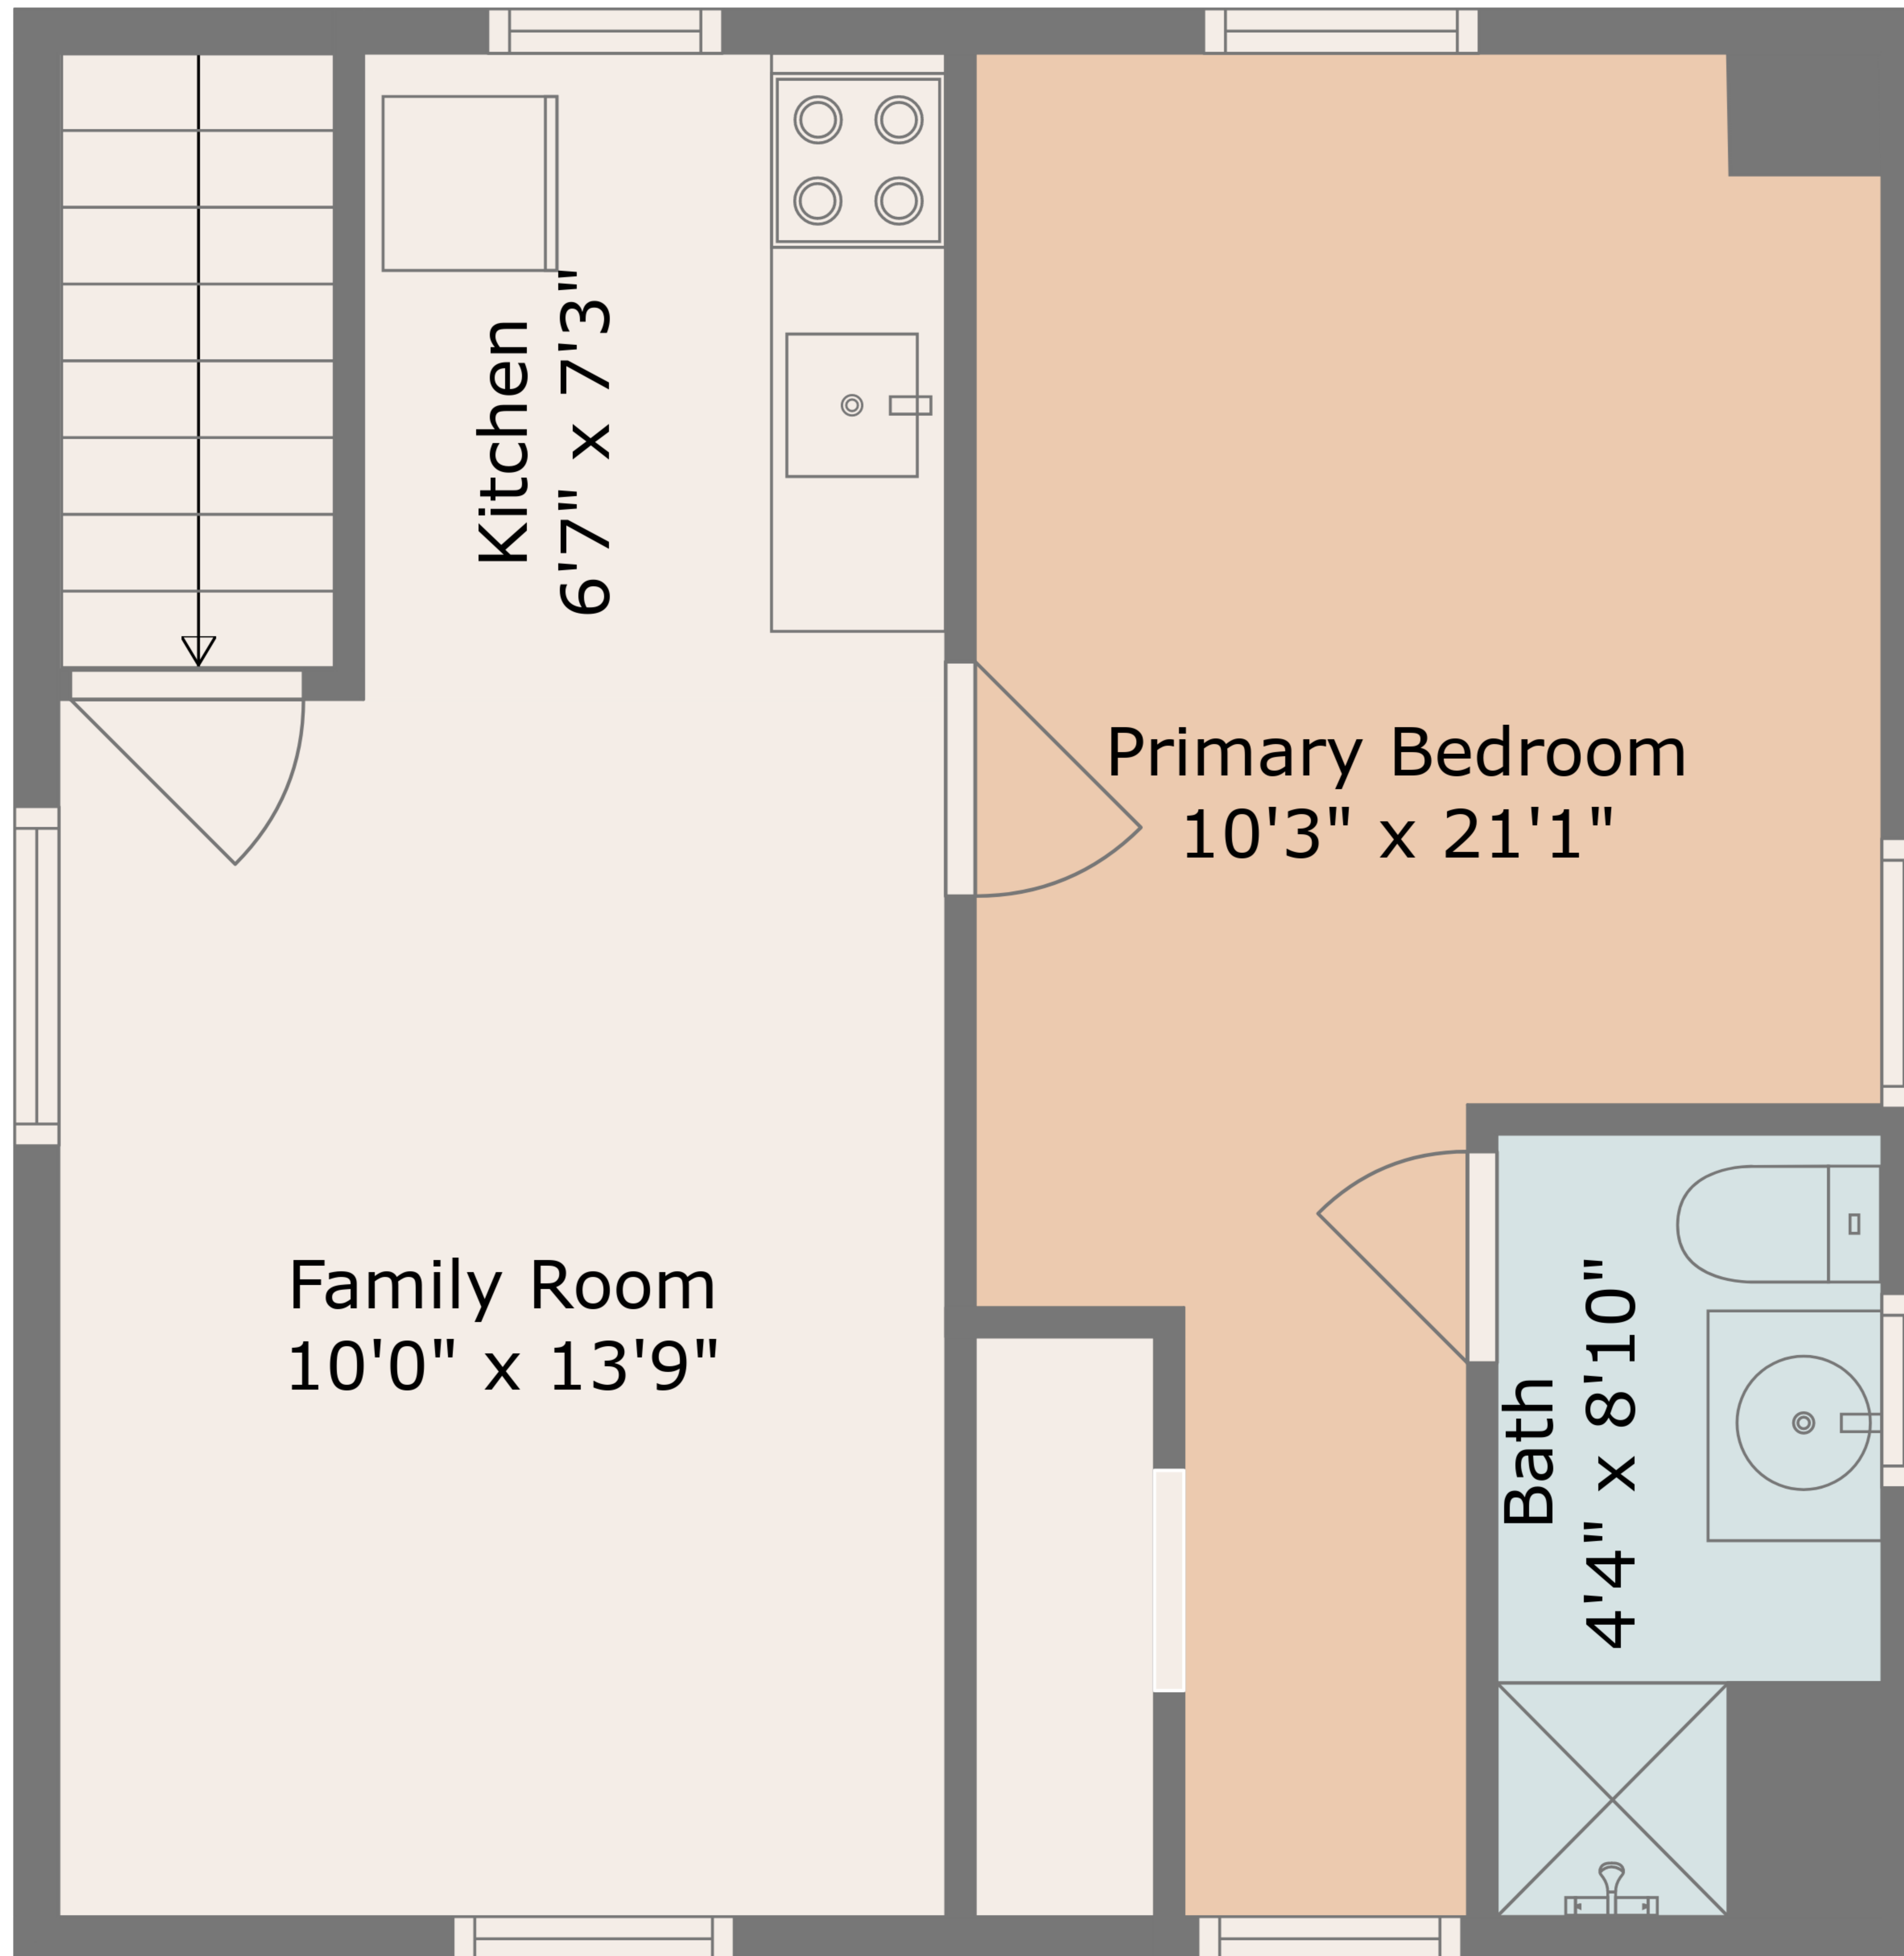

TOTAL: 2833 sq. ft

FLOOR 1: 2398 sq. ft, FLOOR 2: 435 sq. ft

EXCLUDED AREAS: STORAGE: 55 sq. ft, DECK: 798 sq. ft

WALLS: 156 sq. ft

All Measurements Are Approximate And Subject To Independent Verification.

Floor 1

Floor 2

TOTAL: 2833 sq. ft
 FLOOR 1: 2398 sq. ft, FLOOR 2: 435 sq. ft
 EXCLUDED AREAS: STORAGE: 55 sq. ft, DECK: 798 sq. ft
 WALLS: 156 sq. ft

All Measurements Are Approximate And Subject To Independent Verification.