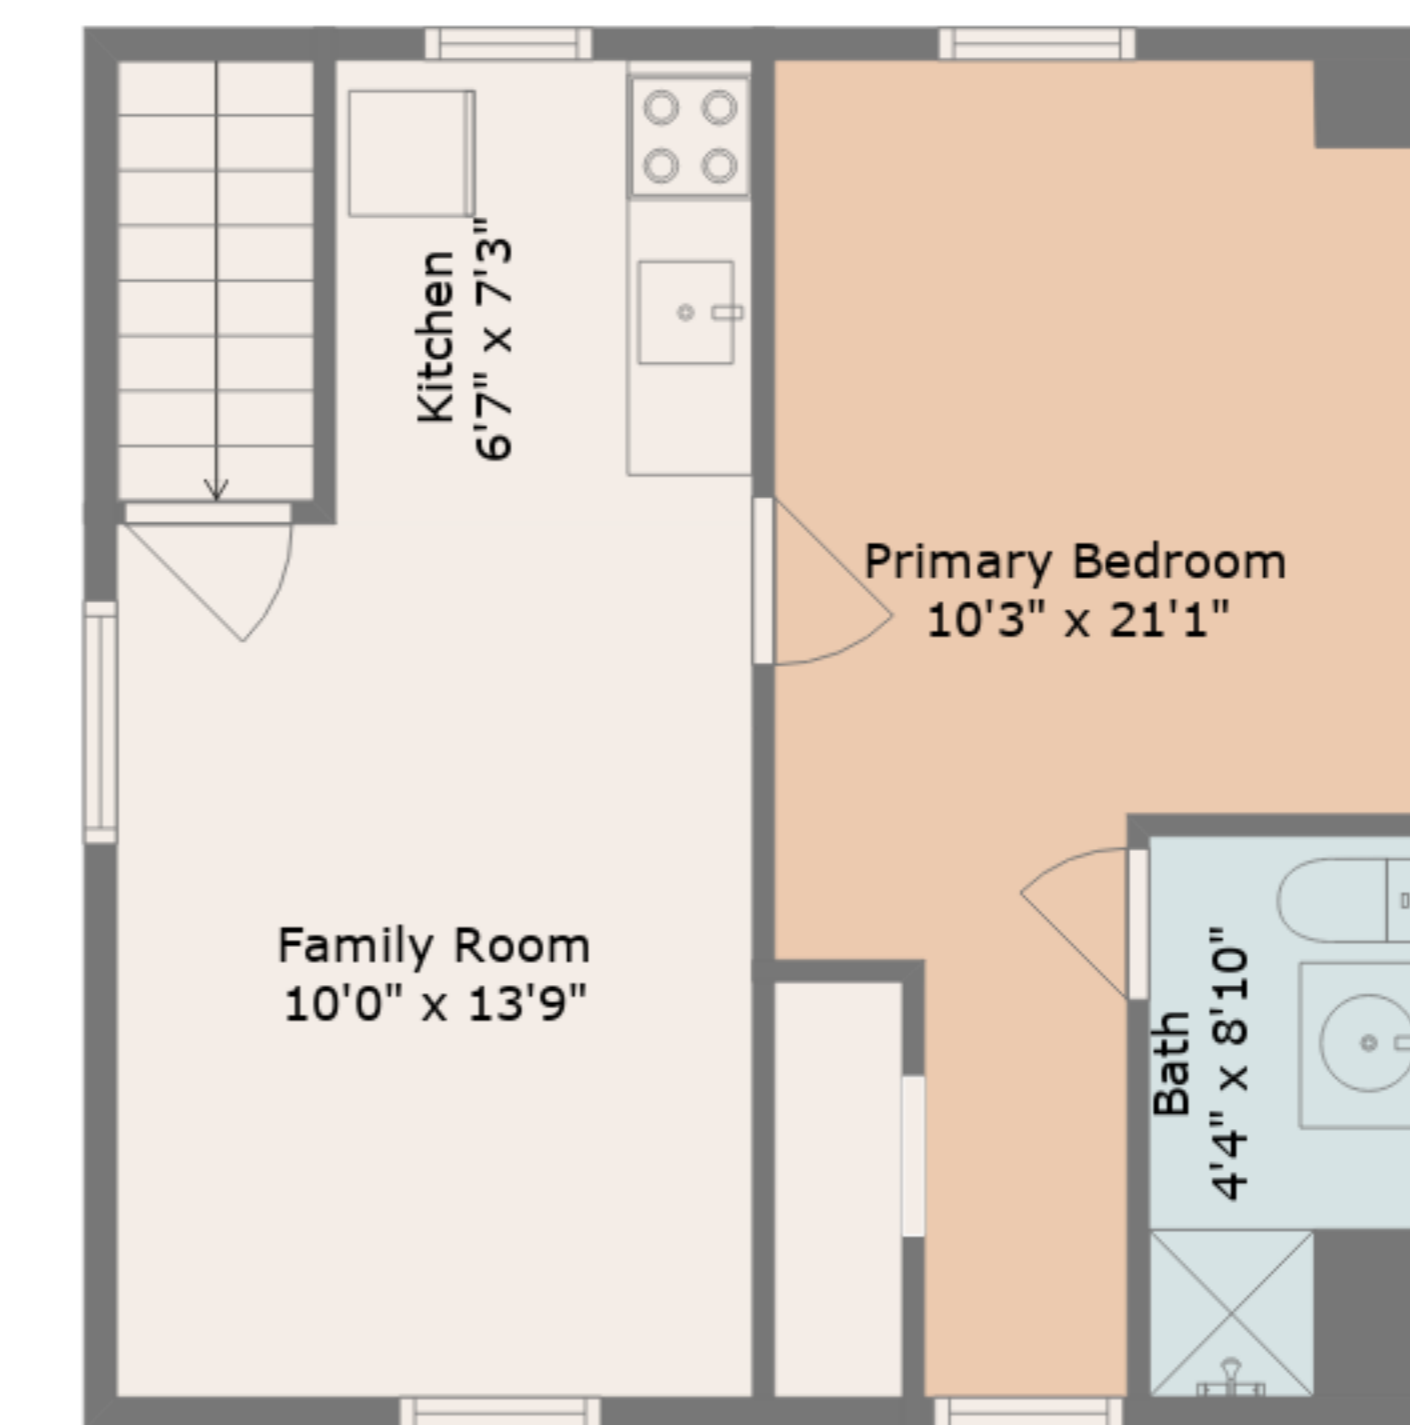

TOTAL: 2833 sq. ft

FLOOR 1: 2398 sq. ft, FLOOR 2: 435 sq. ft

EXCLUDED AREAS: STORAGE: 55 sq. ft, DECK: 798 sq. ft

WALLS: 156 sq. ft

All Measurements Are Approximate And Subject To Independent Verification.

Floor 1

Floor 2

TOTAL: 2833 sq. ft
 FLOOR 1: 2398 sq. ft, FLOOR 2: 435 sq. ft
 EXCLUDED AREAS: STORAGE: 55 sq. ft, DECK: 798 sq. ft
 WALLS: 156 sq. ft

All Measurements Are Approximate And Subject To Independent Verification.