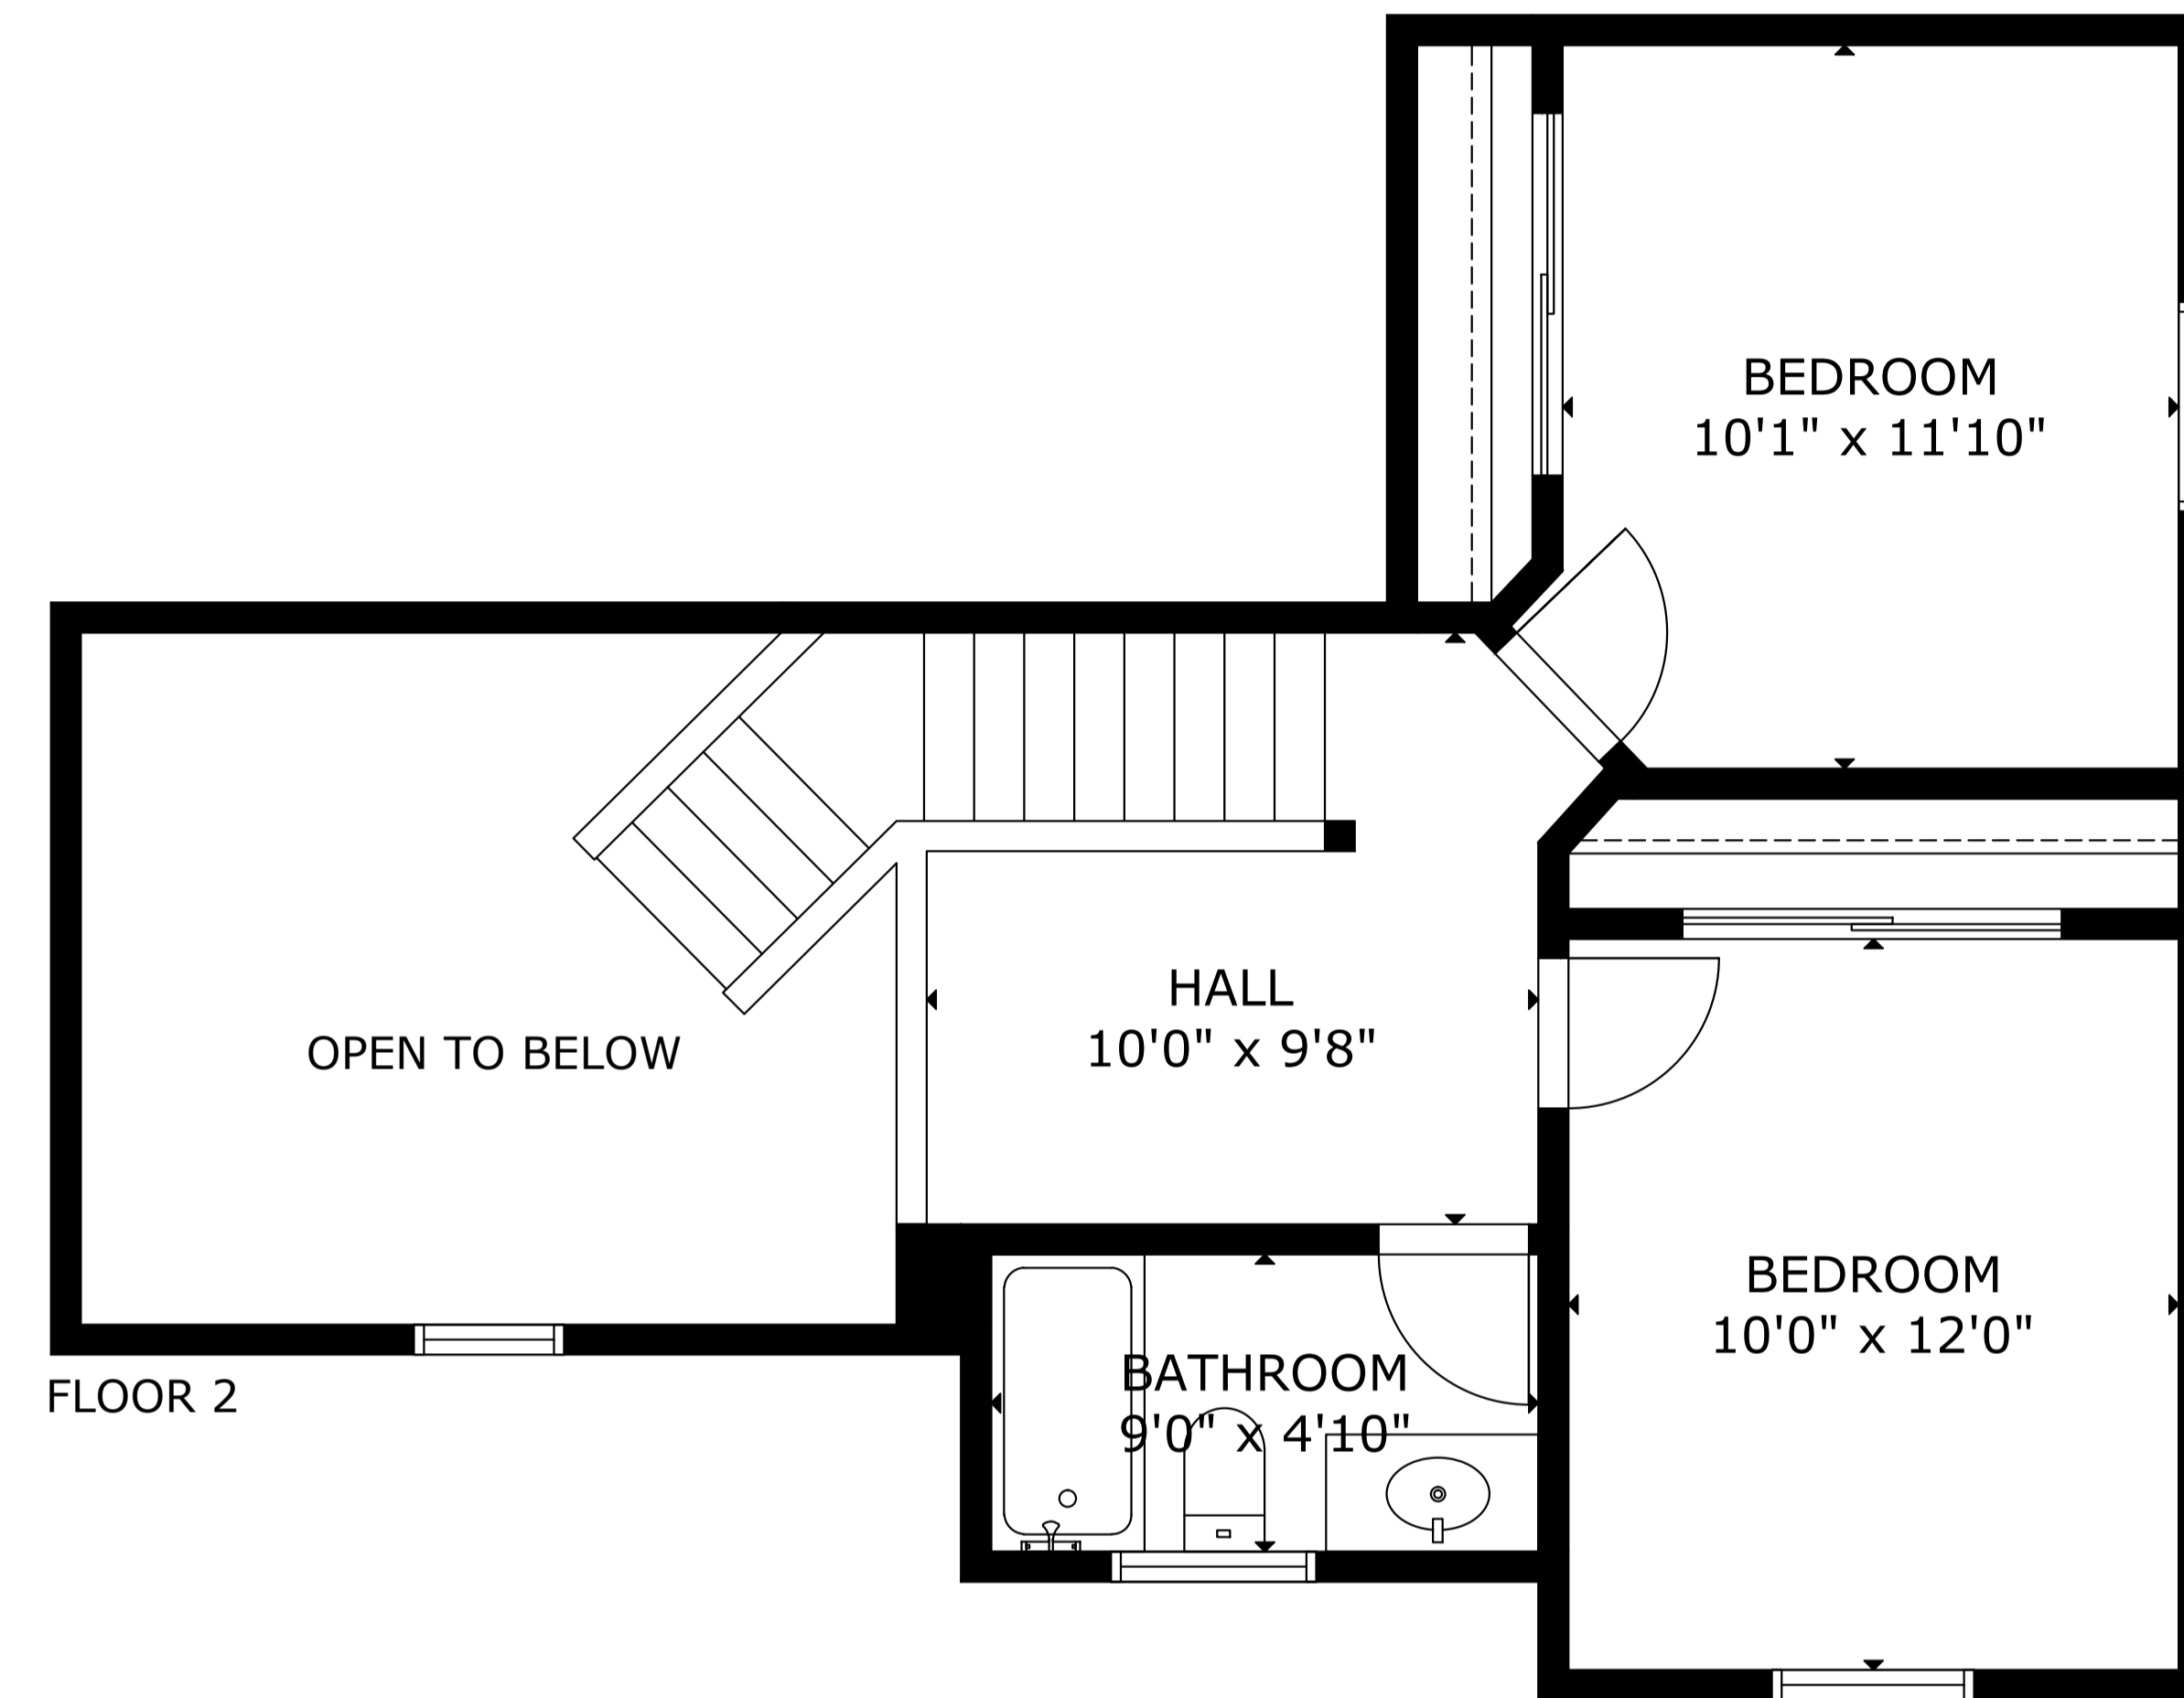

6800 Butte Volcano Rd NW, Albuquerque NM

GROSS EXTERNAL AREA

TOTAL: 1,953 sq.ft

FLOOR 1: 1,441 sq.ft, FLOOR 2: 512 sq.ft

EXCLUDED AREAS: GARAGE: 410 sq.ft

SIZE AND DIMENSIONS ARE APPROXIMATE, ACTUAL MAY VARY