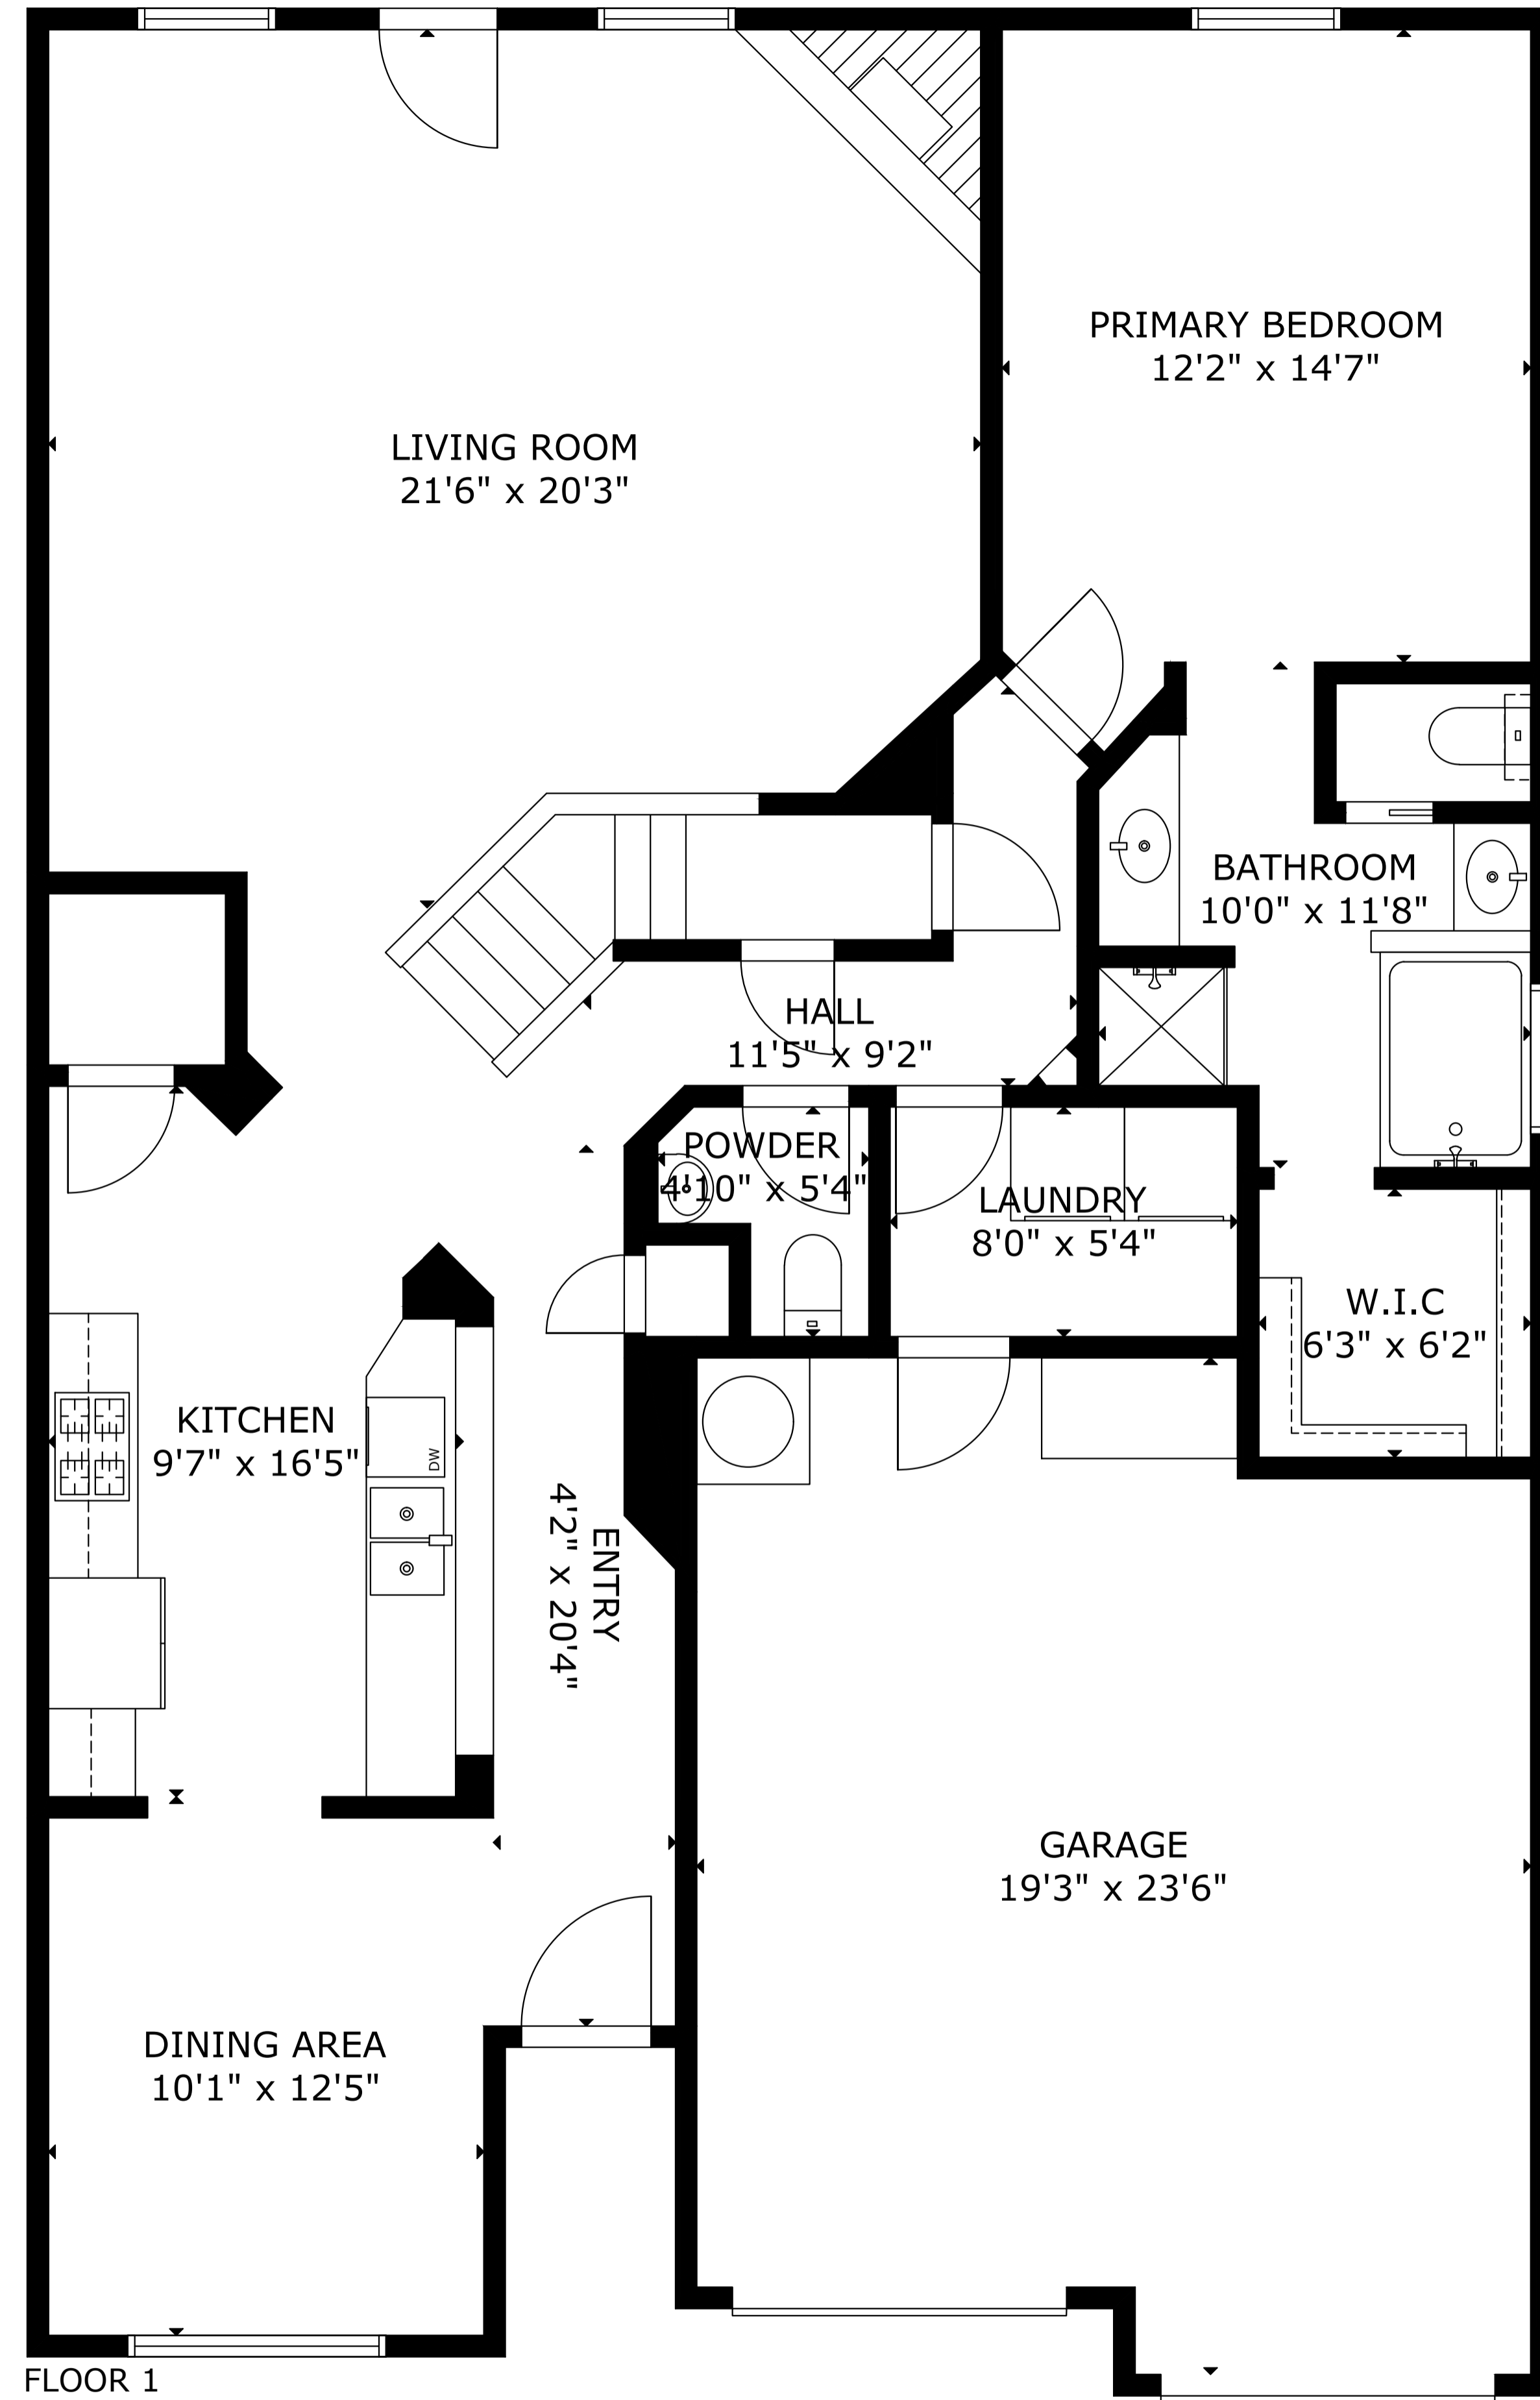

6800 Butte Volcano Rd NW, Albuquerque NM

GROSS EXTERNAL AREA

TOTAL: 1,953 sq.ft

FLOOR 1: 1,441 sq.ft, FLOOR 2: 512 sq.ft

EXCLUDED AREAS: GARAGE: 410 sq.ft

SIZE AND DIMENSIONS ARE APPROXIMATE, ACTUAL MAY VARY