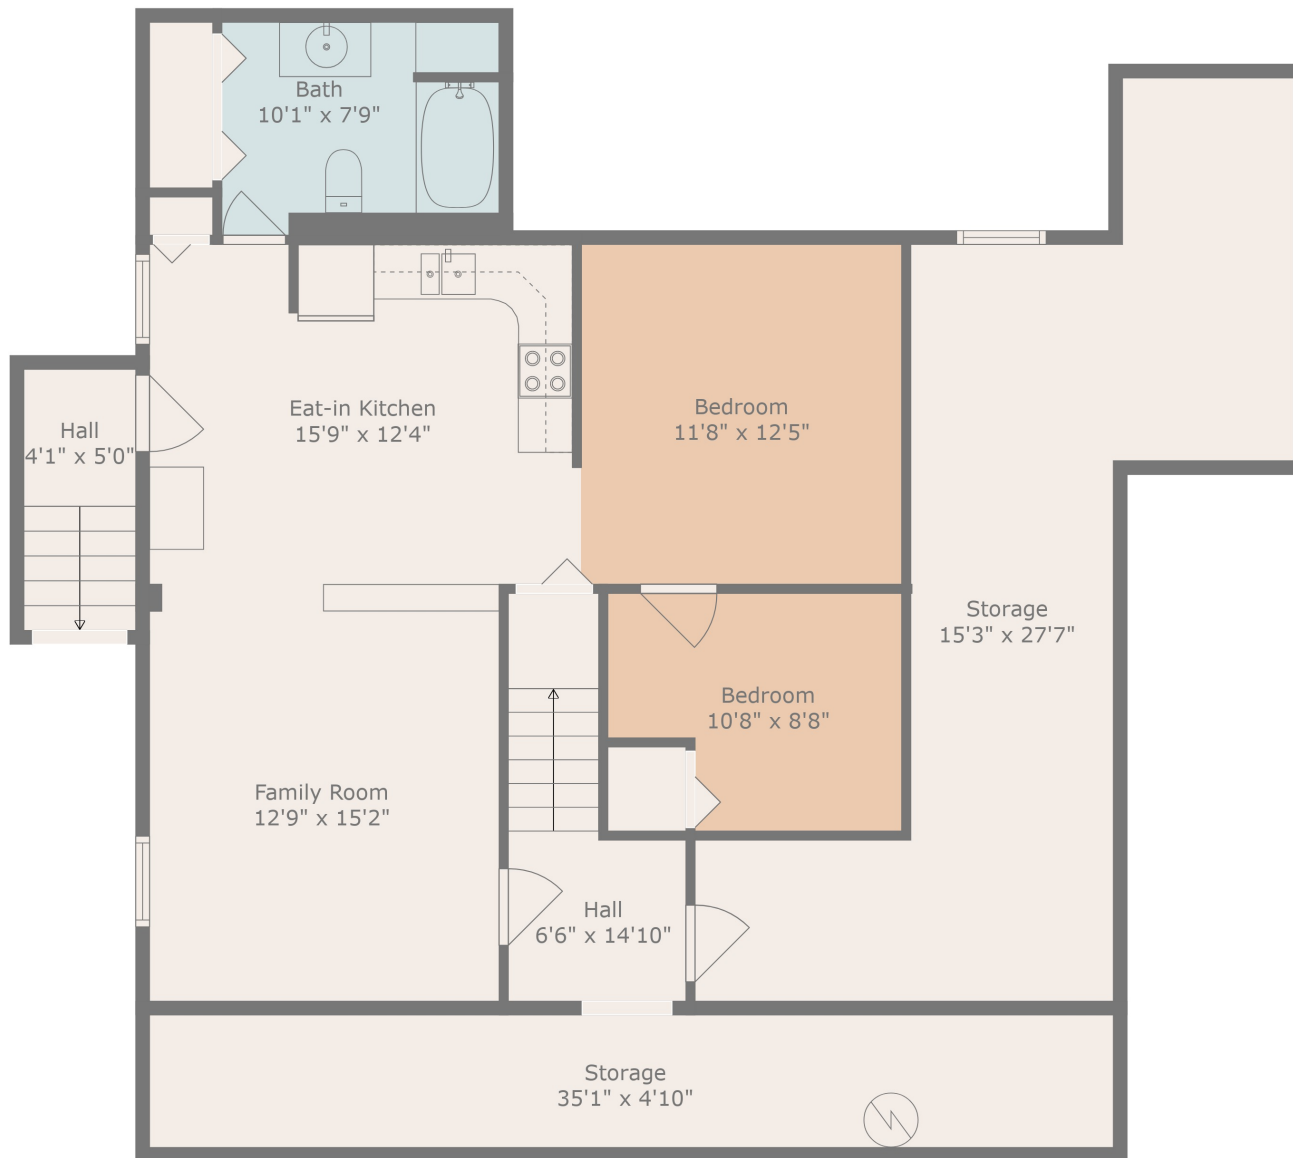

DECK: 632 sq. ft, LOW CEILING: 182 sq. ft

Measurements Are Taken Using Lidar Technology, Deemed Highly Reliable But Not Guaranteed

Room
21'10" x 16'11"

Beyond Limits Productions

TOTAL: 3589 sq. ft

Below Ground: 870 sq. ft, FLOOR 2: 1244 sq. ft, FLOOR 3: 1213 sq. ft, FLOOR 4: 262 sq. ft
EXCLUDED AREAS: STORAGE: 516 sq. ft, GARAGE: 461 sq. ft, PORCH: 190 sq. ft,
DECK: 632 sq. ft, LOW CEILING: 182 sq. ft

Beyond Limits Productions

TOTAL: 3589 sq. ft

Below Ground: 870 sq. ft, FLOOR 2: 1244 sq. ft, FLOOR 3: 1213 sq. ft, FLOOR 4: 262 sq. ft

EXCLUDED AREAS: STORAGE: 516 sq. ft, GARAGE: 461 sq. ft, PORCH: 190 sq. ft,

DECK: 632 sq. ft, LOW CEILING: 182 sq. ft

Measurements Are Taken Using Lidar Technology, Deemed Highly Reliable But Not Guaranteed

Beyond Limits Productions

TOTAL: 3589 sq. ft

Below Ground: 870 sq. ft, FLOOR 2: 1244 sq. ft, FLOOR 3: 1213 sq. ft, FLOOR 4: 262 sq. ft

EXCLUDED AREAS: STORAGE: 516 sq. ft, GARAGE: 461 sq. ft, PORCH: 190 sq. ft,

DECK: 632 sq. ft, LOW CEILING: 182 sq. ft

Measurements Are Taken Using Lidar Technology, Deemed Highly Reliable But Not Guaranteed