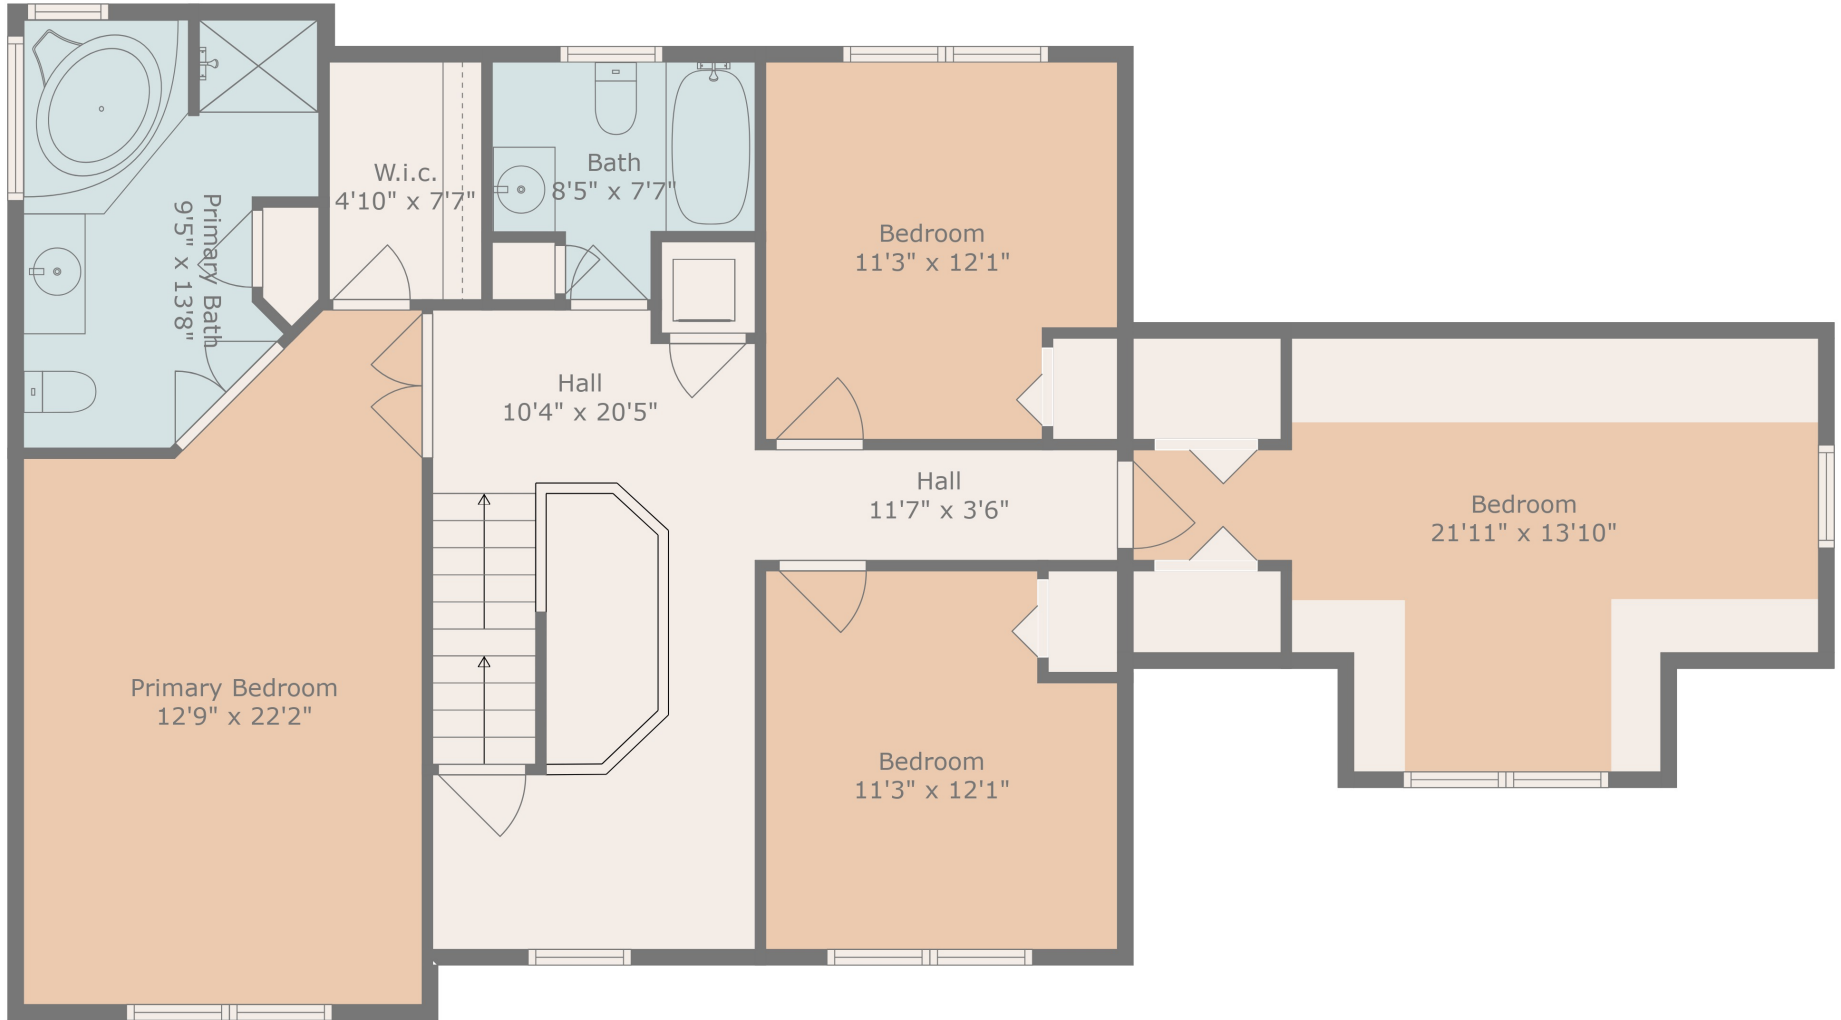

Floor 3

Floor 1

Floor 4

Beyond Limits Productions

TOTAL: 3589 sq. ft

Below Ground: 870 sq. ft, FLOOR 2: 1244 sq. ft, FLOOR 3: 1213 sq. ft, FLOOR 4: 262 sq. ft

EXCLUDED AREAS: STORAGE: 516 sq. ft, GARAGE: 461 sq. ft, PORCH: 190 sq. ft,

DECK: 632 sq. ft, LOW CEILING: 182 sq. ft

Measurements Are Taken Using Lidar Technology, Deemed Highly Reliable But Not Guaranteed

Room
21'10" x 16'11"

Beyond Limits Productions

TOTAL: 3589 sq. ft

Below Ground: 870 sq. ft, FLOOR 2: 1244 sq. ft, FLOOR 3: 1213 sq. ft, FLOOR 4: 262 sq. ft
EXCLUDED AREAS: STORAGE: 516 sq. ft, GARAGE: 461 sq. ft, PORCH: 190 sq. ft,
DECK: 632 sq. ft, LOW CEILING: 182 sq. ft

Measurements Are Taken Using Lidar Technology, Deemed Highly Reliable But Not Guaranteed

Beyond Limits Productions

TOTAL: 3589 sq. ft

Below Ground: 870 sq. ft, FLOOR 2: 1244 sq. ft, FLOOR 3: 1213 sq. ft, FLOOR 4: 262 sq. ft

DECK: 632 sq. ft, LOW CEILING: 182 sq. ft

Measurements Are Taken Using Lidar Technology, Deemed Highly Reliable But Not Guaranteed

Beyond Limits Productions

TOTAL: 3589 sq. ft

Below Ground: 870 sq. ft, FLOOR 2: 1244 sq. ft, FLOOR 3: 1213 sq. ft, FLOOR 4: 262 sq. ft