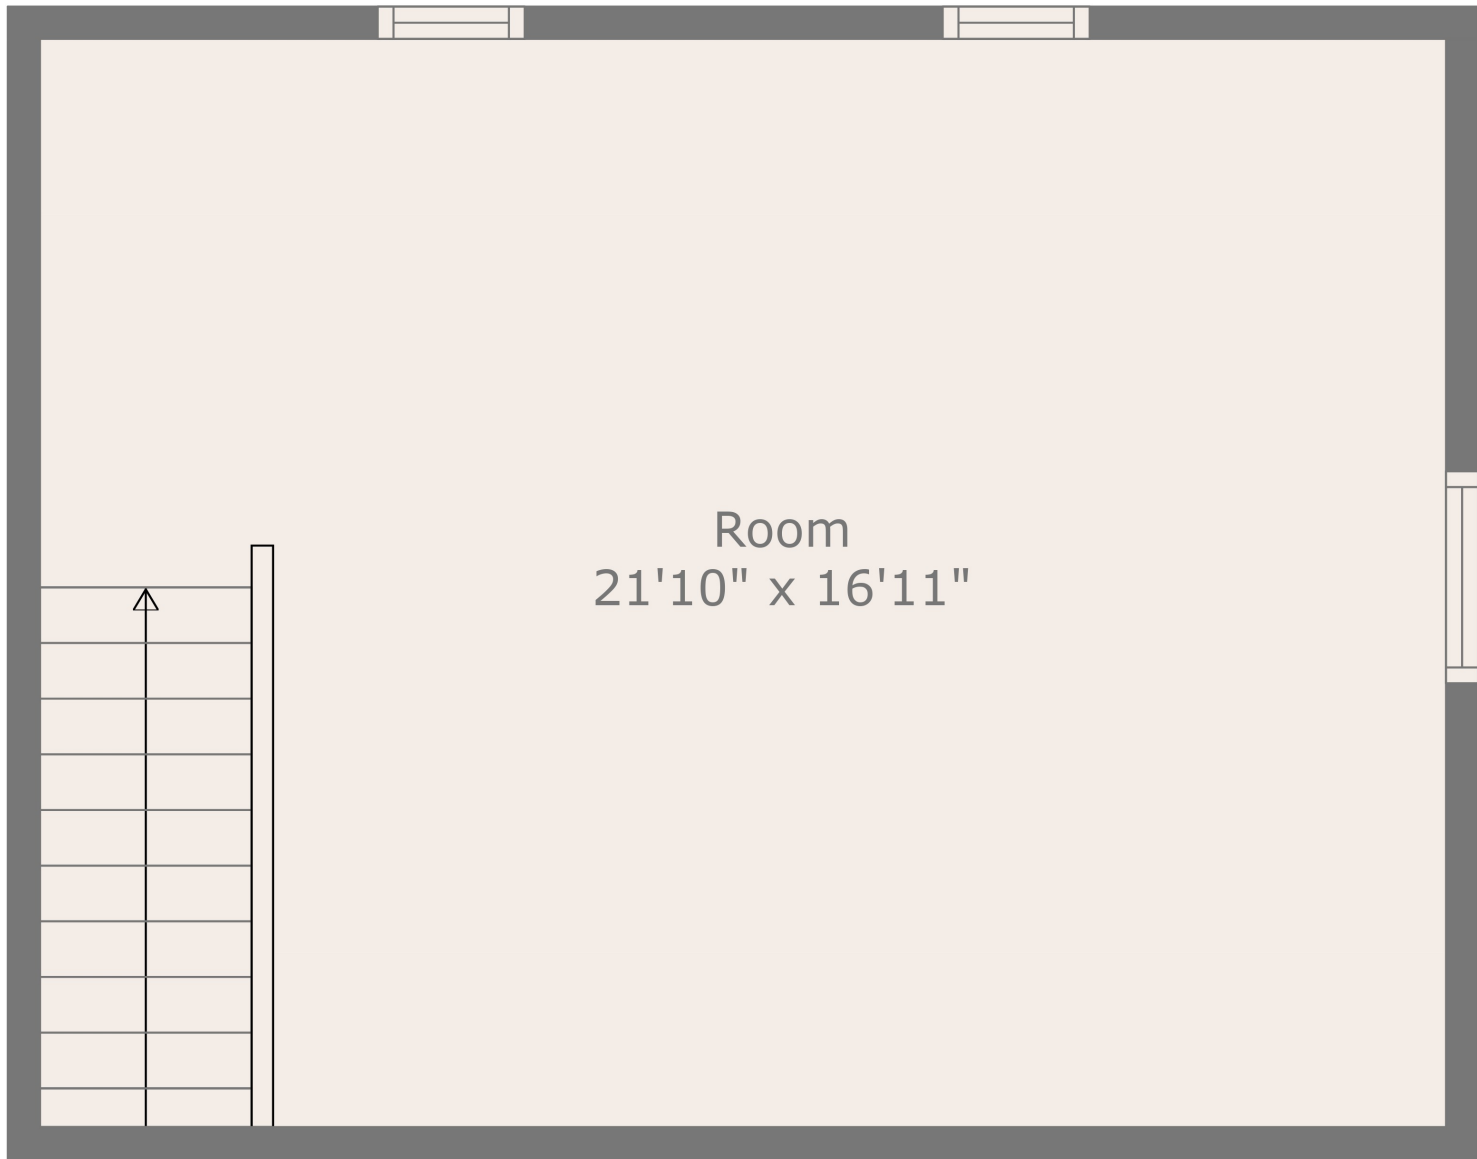

Floor 3

Floor 1

Floor 4

Beyond Limits Productions

TOTAL: 3589 sq. ft

Below Ground: 870 sq. ft, FLOOR 2: 1244 sq. ft, FLOOR 3: 1213 sq. ft, FLOOR 4: 262 sq. ft

EXCLUDED AREAS: STORAGE: 516 sq. ft, GARAGE: 461 sq. ft, PORCH: 190 sq. ft,

DECK: 632 sq. ft, LOW CEILING: 182 sq. ft

Measurements Are Taken Using Lidar Technology, Deemed Highly Reliable But Not Guaranteed

Room
21'10" x 16'11"

Beyond Limits Productions

TOTAL: 3589 sq. ft

Below Ground: 870 sq. ft, FLOOR 2: 1244 sq. ft, FLOOR 3: 1213 sq. ft, FLOOR 4: 262 sq. ft
EXCLUDED AREAS: STORAGE: 516 sq. ft, GARAGE: 461 sq. ft, PORCH: 190 sq. ft,
DECK: 632 sq. ft, LOW CEILING: 182 sq. ft

Measurements Are Taken Using Lidar Technology, Deemed Highly Reliable But Not Guaranteed

Beyond Limits Productions

TOTAL: 3589 sq. ft

Below Ground: 870 sq. ft, FLOOR 2: 1244 sq. ft, FLOOR 3: 1213 sq. ft, FLOOR 4: 262 sq. ft

DECK: 632 sq. ft, LOW CEILING: 182 sq. ft

Measurements Are Taken Using Lidar Technology, Deemed Highly Reliable But Not Guaranteed

Beyond Limits Productions

TOTAL: 3589 sq. ft

Below Ground: 870 sq. ft, FLOOR 2: 1244 sq. ft, FLOOR 3: 1213 sq. ft, FLOOR 4: 262 sq. ft