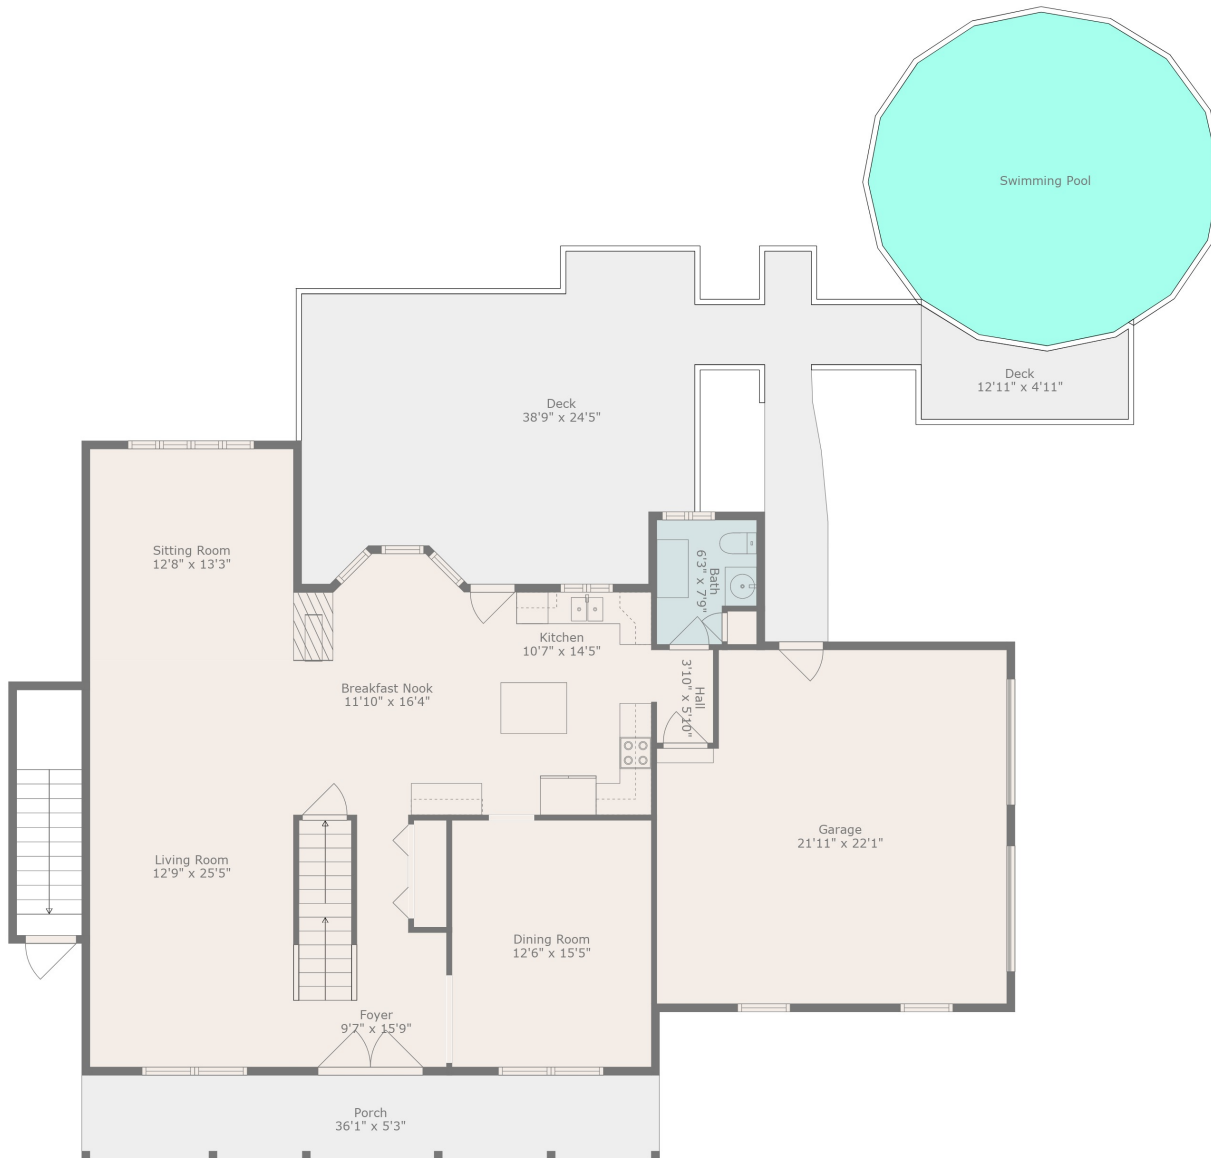

DECK: 632 sq. ft, LOW CEILING: 182 sq. ft

Measurements Are Taken Using Lidar Technology, Deemed Highly Reliable But Not Guaranteed

Room
21'10" x 16'11"

Beyond Limits Productions

TOTAL: 3589 sq. ft

Below Ground: 870 sq. ft, FLOOR 2: 1244 sq. ft, FLOOR 3: 1213 sq. ft, FLOOR 4: 262 sq. ft
EXCLUDED AREAS: STORAGE: 516 sq. ft, GARAGE: 461 sq. ft, PORCH: 190 sq. ft,
DECK: 632 sq. ft, LOW CEILING: 182 sq. ft

Measurements Are Taken Using Lidar Technology, Deemed Highly Reliable But Not Guaranteed

Beyond Limits Productions

TOTAL: 3589 sq. ft

Below Ground: 870 sq. ft, FLOOR 2: 1244 sq. ft, FLOOR 3: 1213 sq. ft, FLOOR 4: 262 sq. ft

EXCLUDED AREAS: STORAGE: 516 sq. ft, GARAGE: 461 sq. ft, PORCH: 190 sq. ft,

DECK: 632 sq. ft, LOW CEILING: 182 sq. ft

Measurements Are Taken Using Lidar Technology, Deemed Highly Reliable But Not Guaranteed

DECK: 632 sq. ft, LOW CEILING: 182 sq. ft

Measurements Are Taken Using Lidar Technology, Deemed Highly Reliable But Not Guaranteed

Beyond Limits Productions

TOTAL: 3589 sq. ft

Below Ground: 870 sq. ft, FLOOR 2: 1244 sq. ft, FLOOR 3: 1213 sq. ft, FLOOR 4: 262 sq. ft