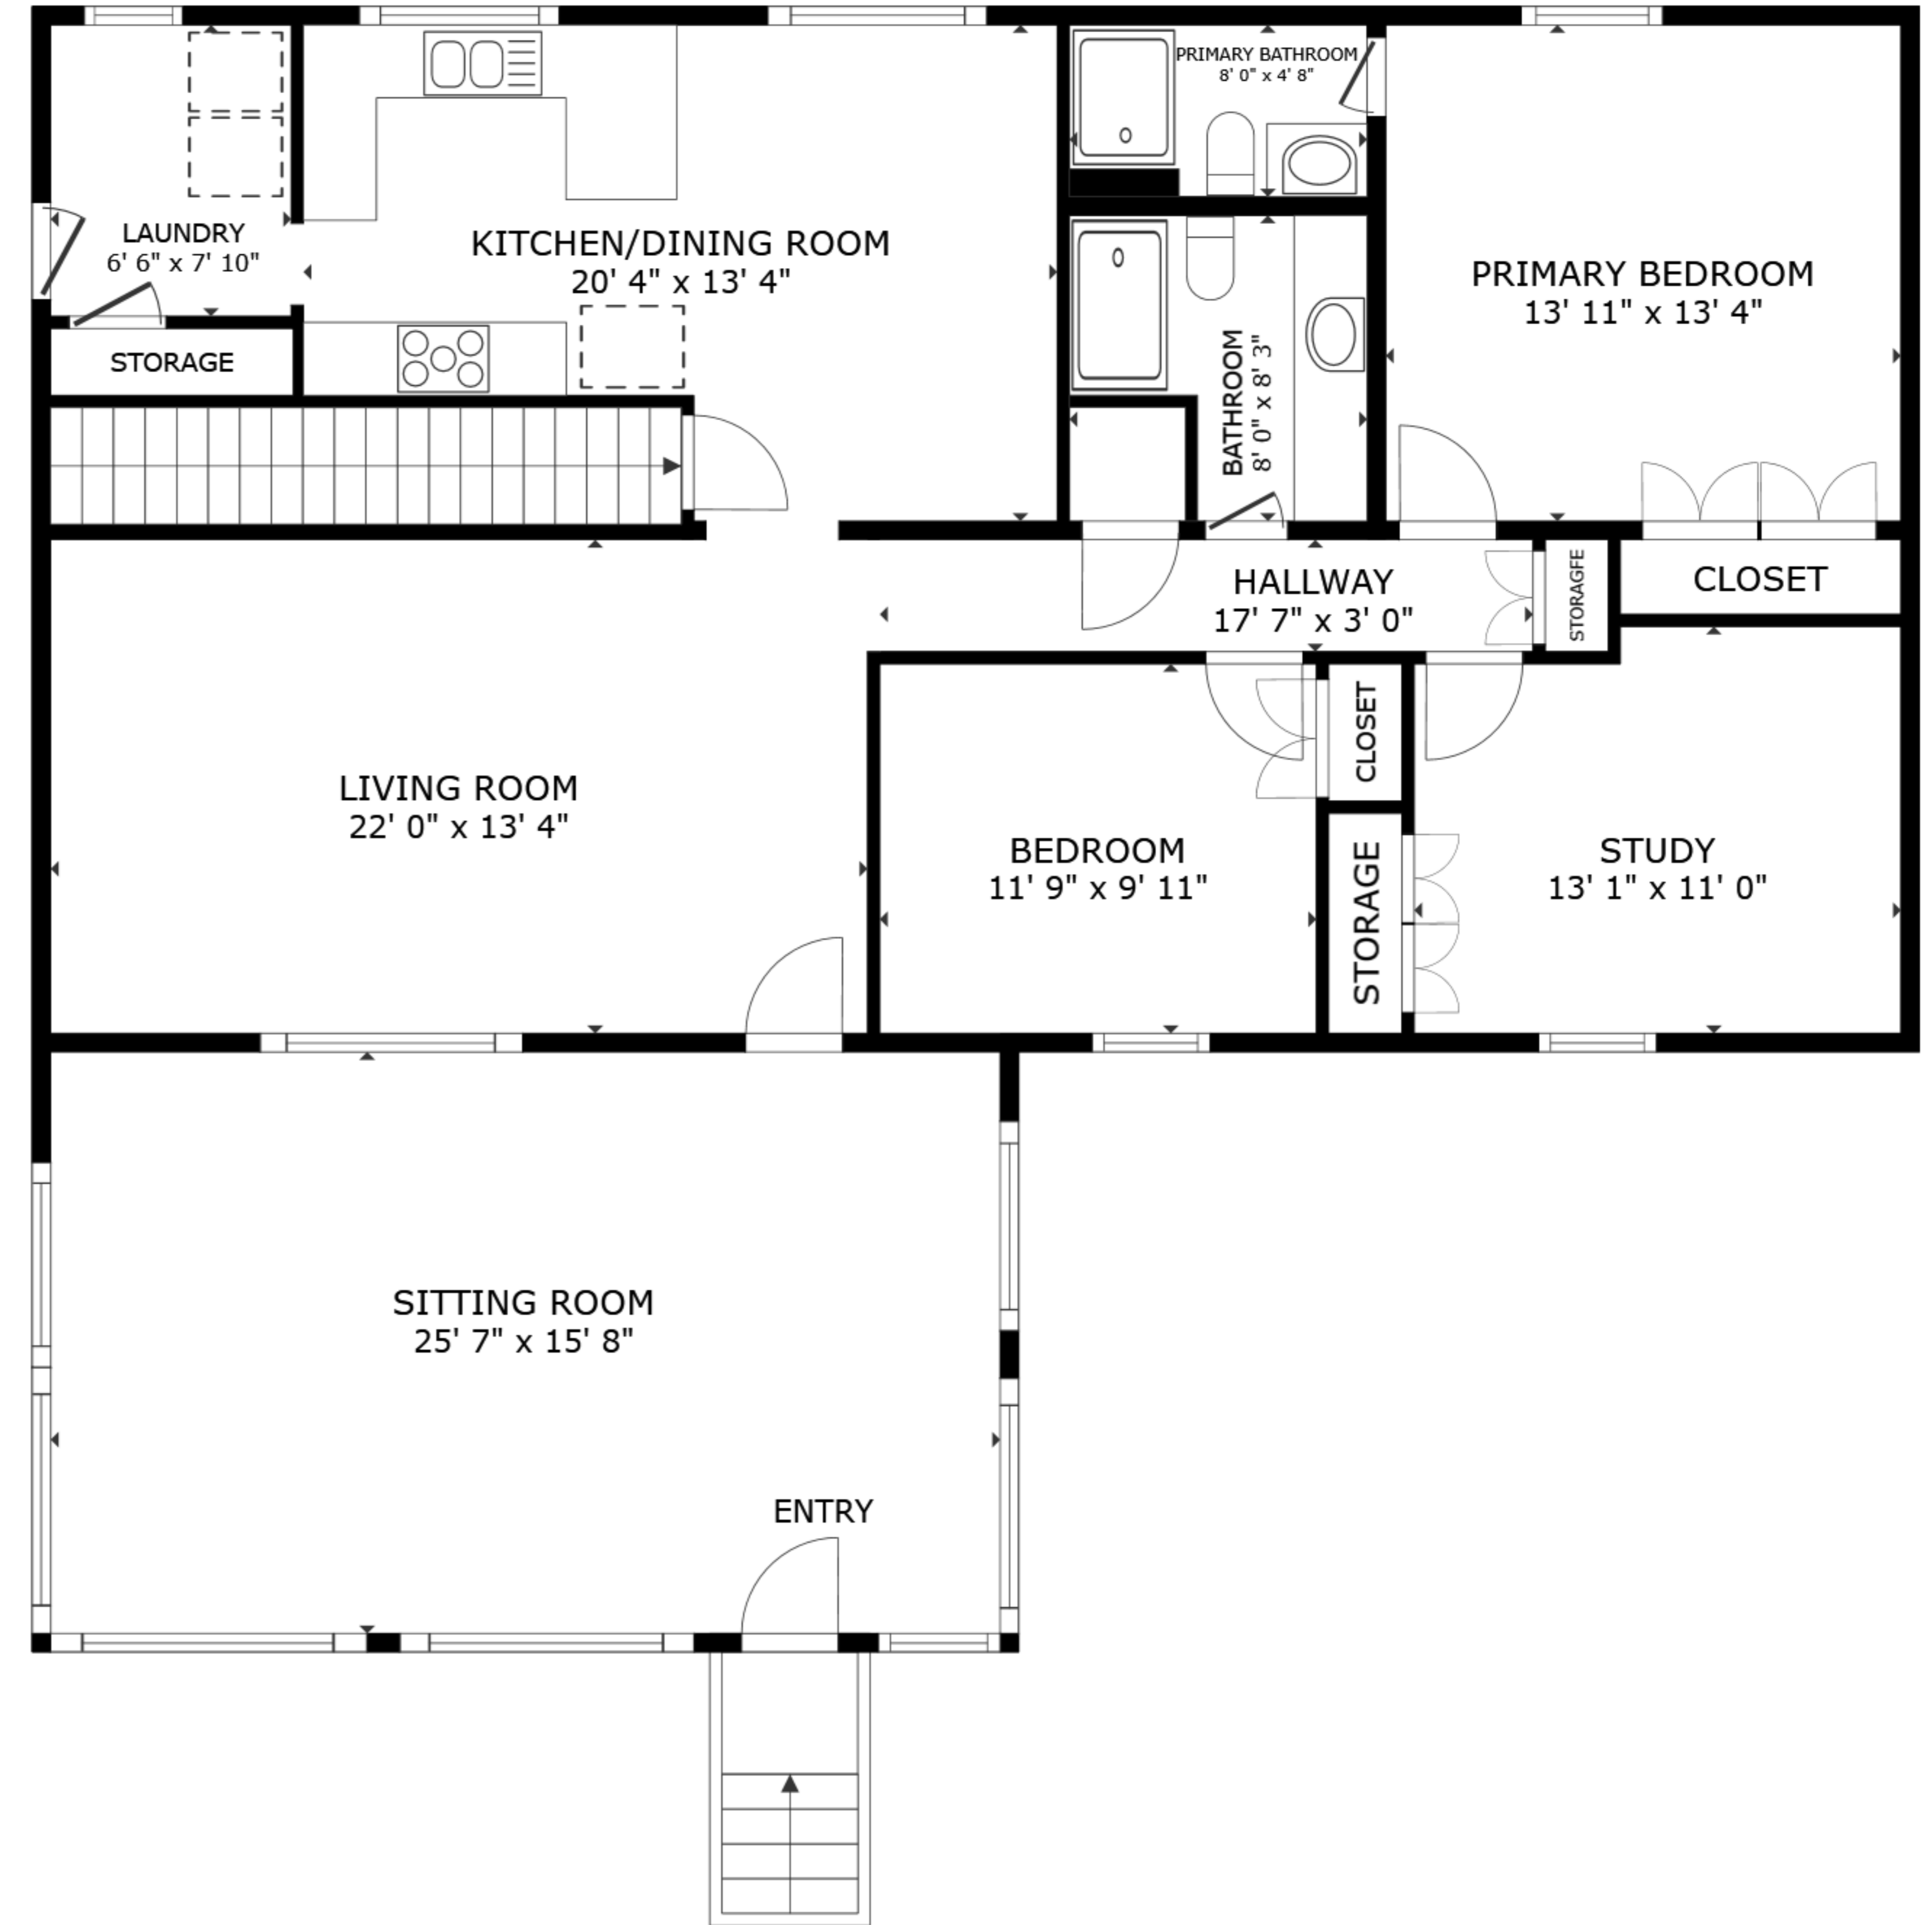

FLOOR 1

FLOOR 2

GROSS INTERNAL AREA  
 FLOOR 1 1,238 sq.ft. FLOOR 2 1,767 sq.ft.  
 EXCLUDED AREAS : BALCONY 26 sq.ft.  
 TOTAL : 3,006 sq.ft.

SIZES AND DIMENSIONS ARE APPROXIMATE, ACTUAL MAY VARY.