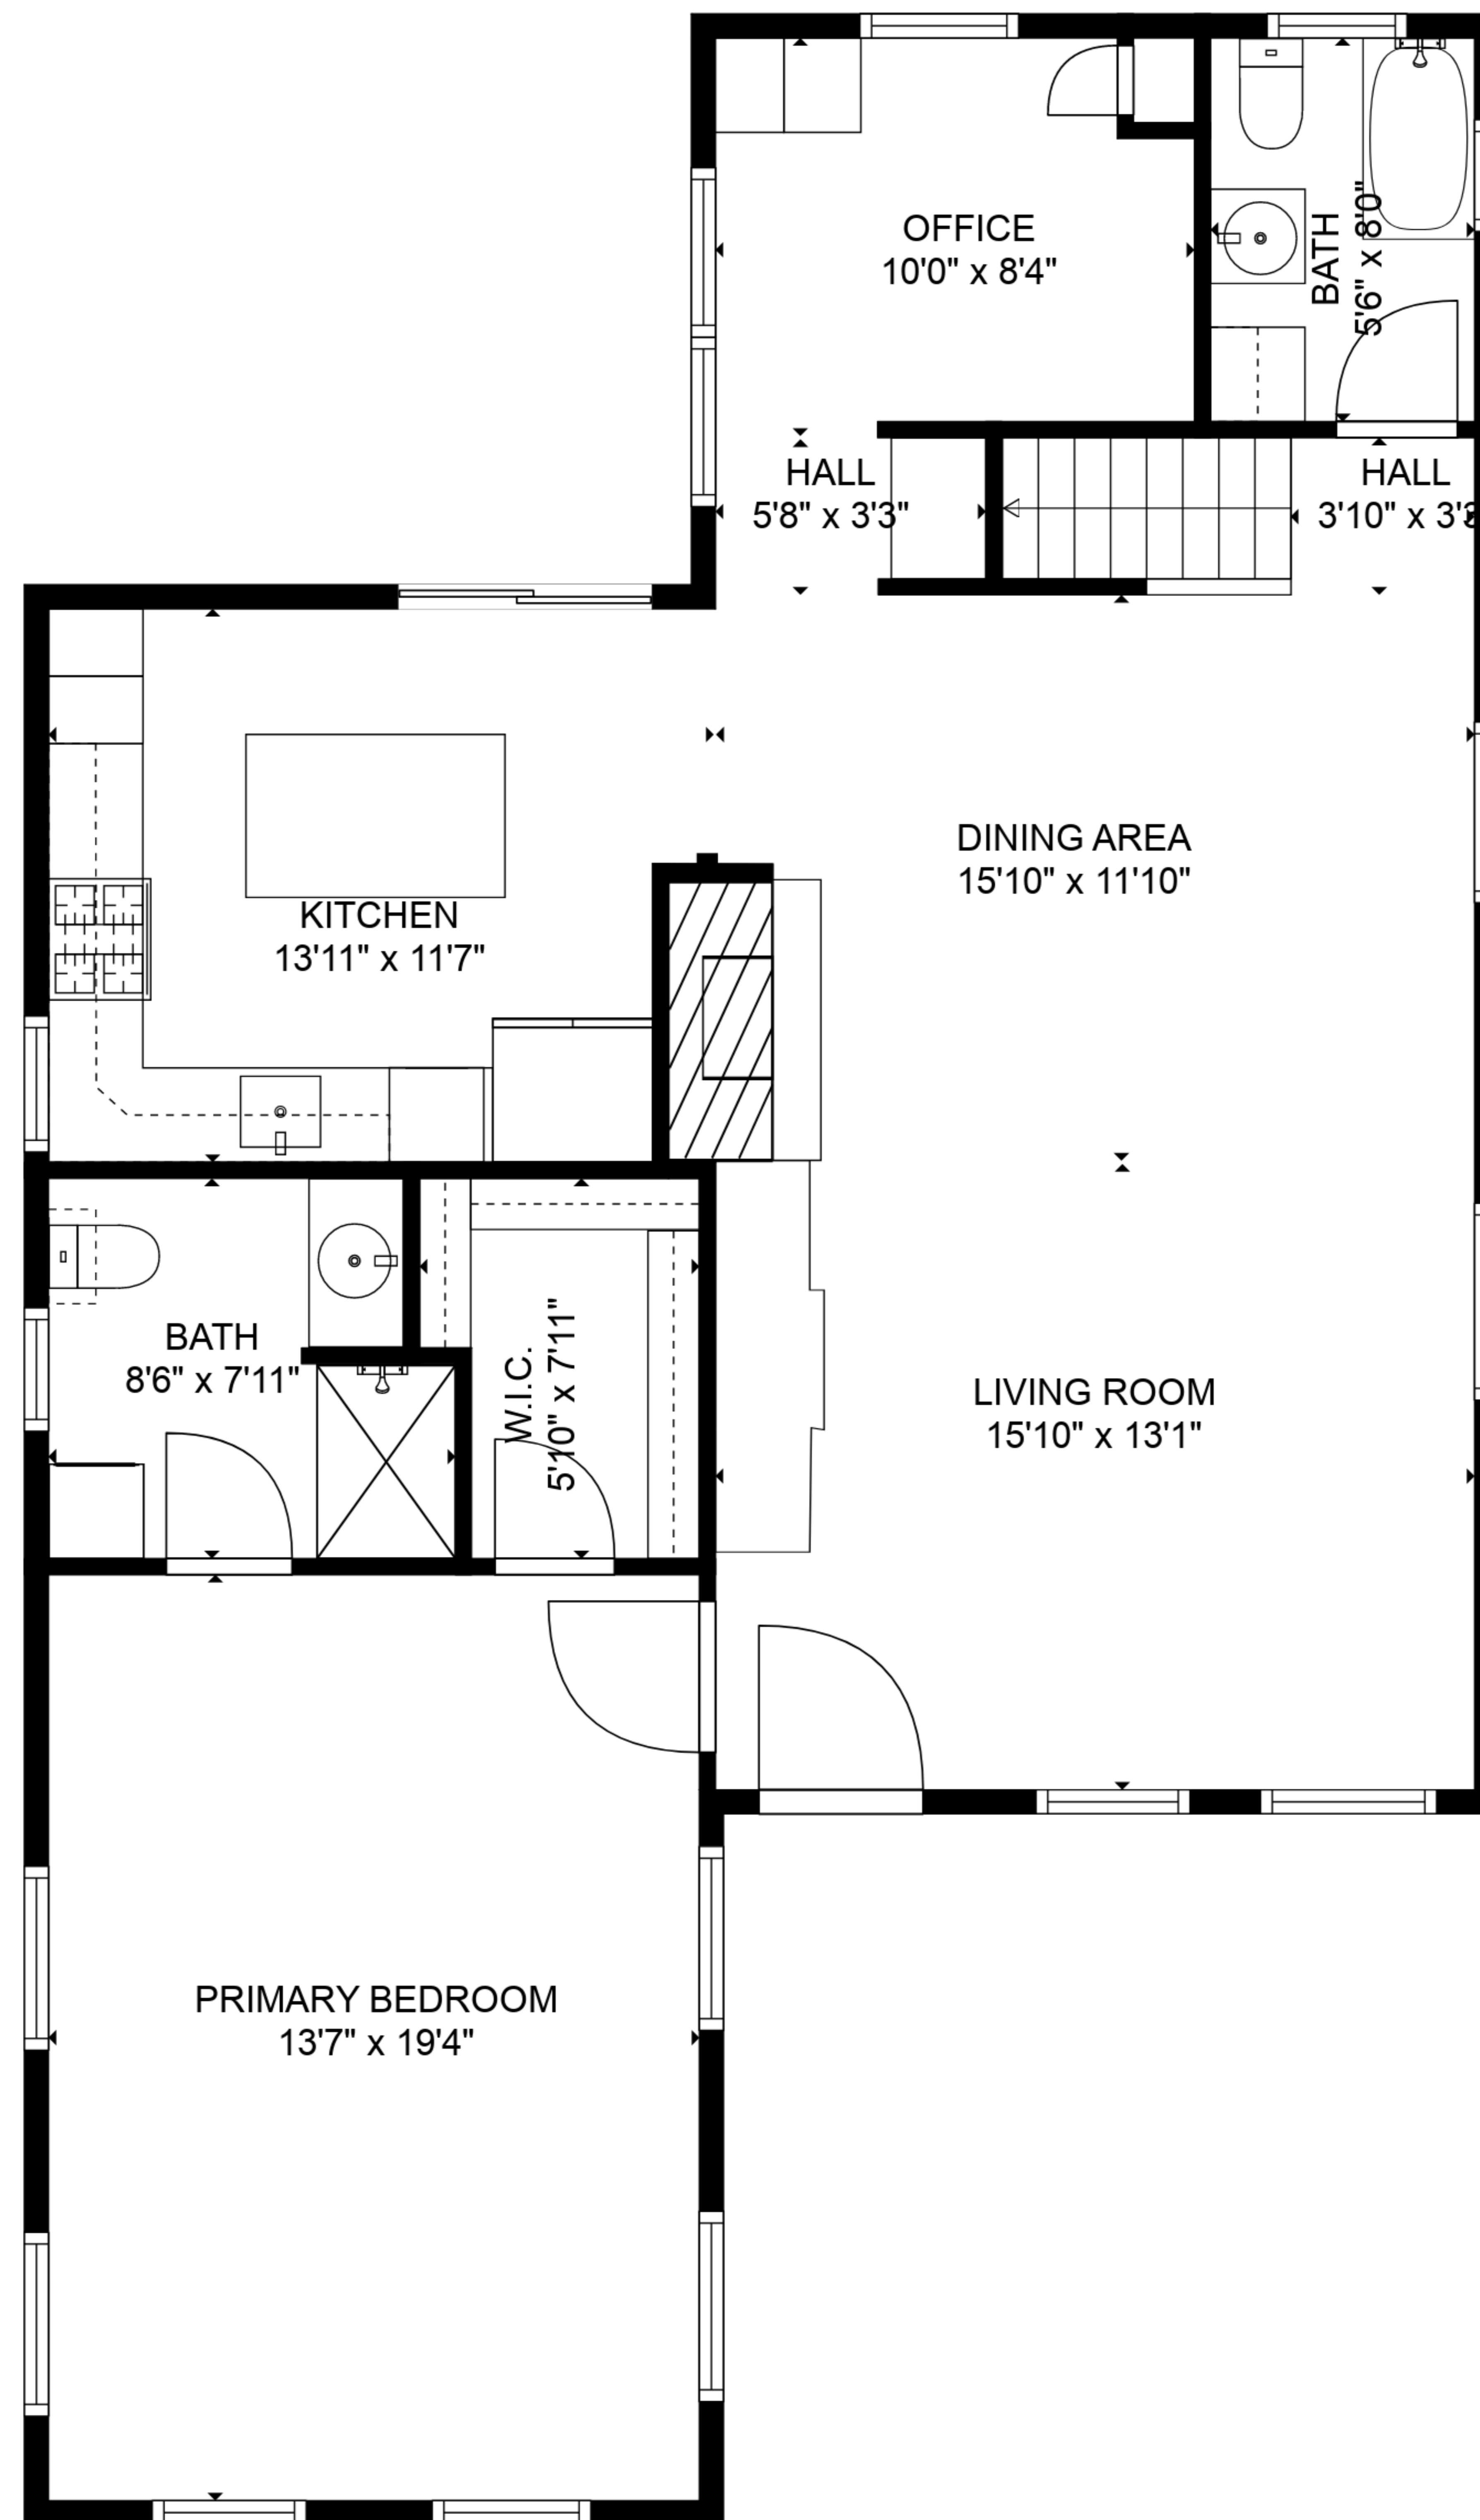

Total scanned area: 1752 sq. ft

FLOOR 1

FLOOR 2