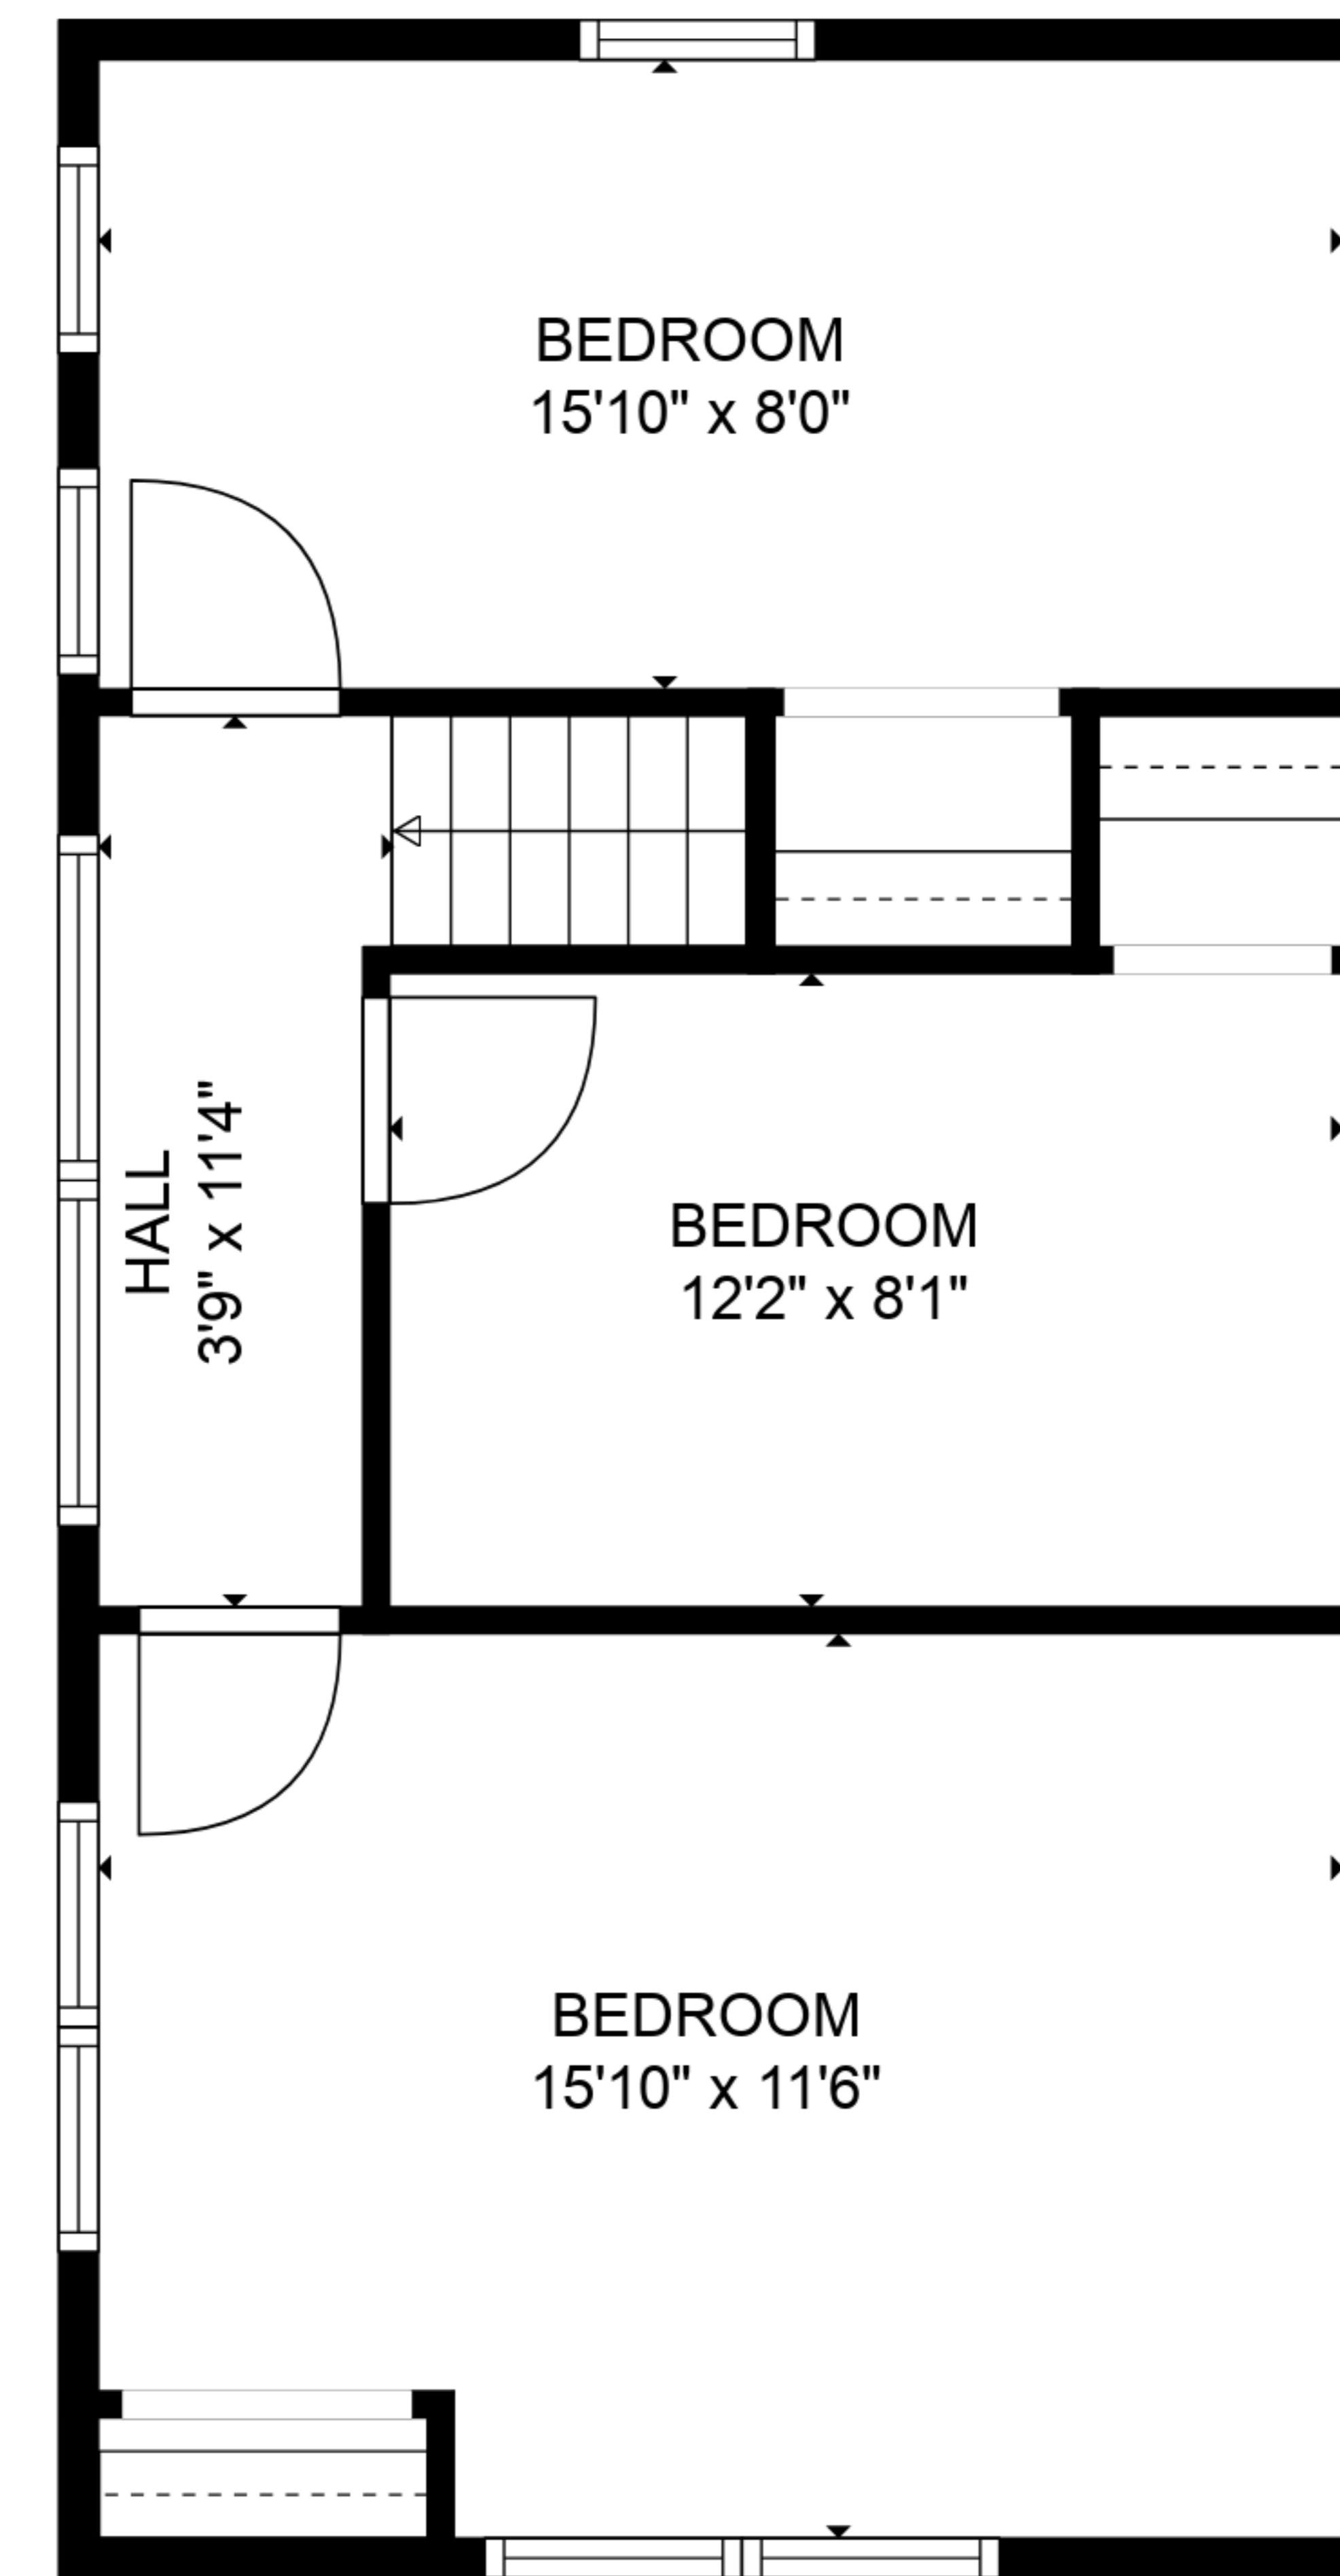

Total scanned area: 1752 sq. ft

FLOOR 1

FLOOR 2