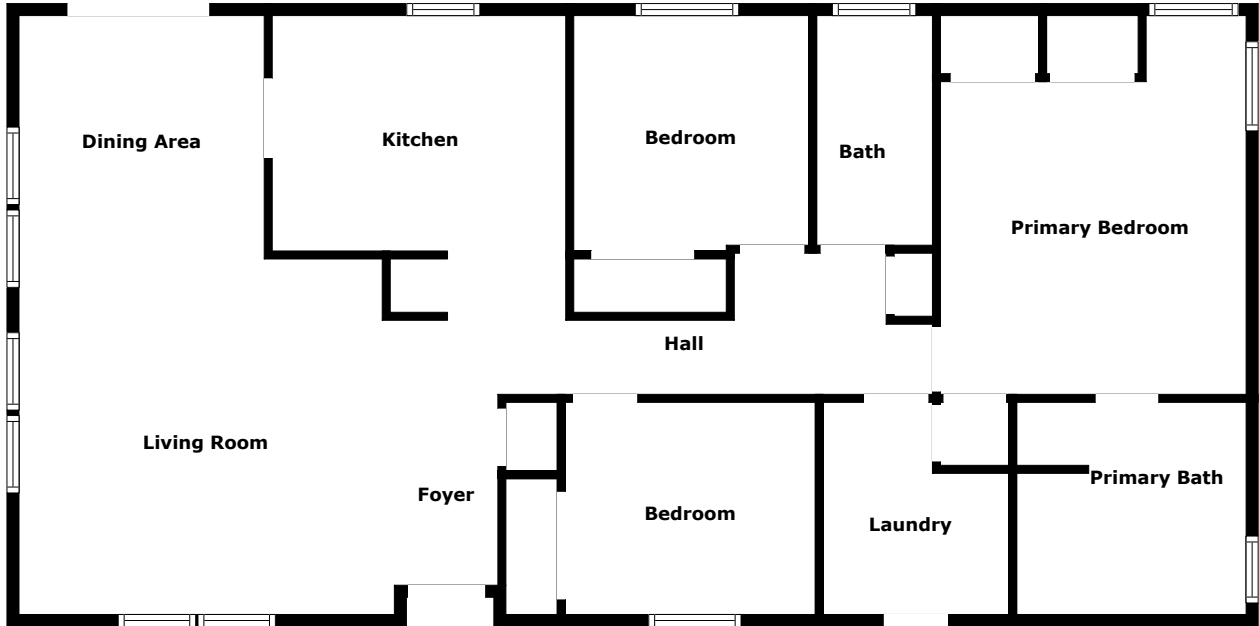

Home report

Caswell Avenue West 281 31

Twin Falls

Highlights

1 Kitchen

1 Living room

3 Bedroom

2 Bath

18 Doors

13 Windows

Nearby services Data source: Google Maps

Twin Falls Chevron Oasis
ID, 1.2 mi

Swensen's Magic Market,
Addison Location, 0.7 mi

Advanced Foot & Ankle, 0.3
mi

The Little Red Schoolhouse
Preschool, 0.3 mi

Domino's Pizza, 0.3 mi

Heliport, 1.6 mi

Floor plan

Measurements Are Calculated By Cubicasa Technology. Deemed Highly Reliable But Not Guaranteed.

Appendix 1: Data sheet

Bath - 2	Bath - Master - 1	Utility - 1
Utility - Laundry - 1	Bedroom - 3	Bedroom - Master - 1
Kitchen - 1	Dining - 1	Dining - Open - 1
LivingRoom - 1	Hall - 1	Entry - 1
Entry - Foyer - 1		