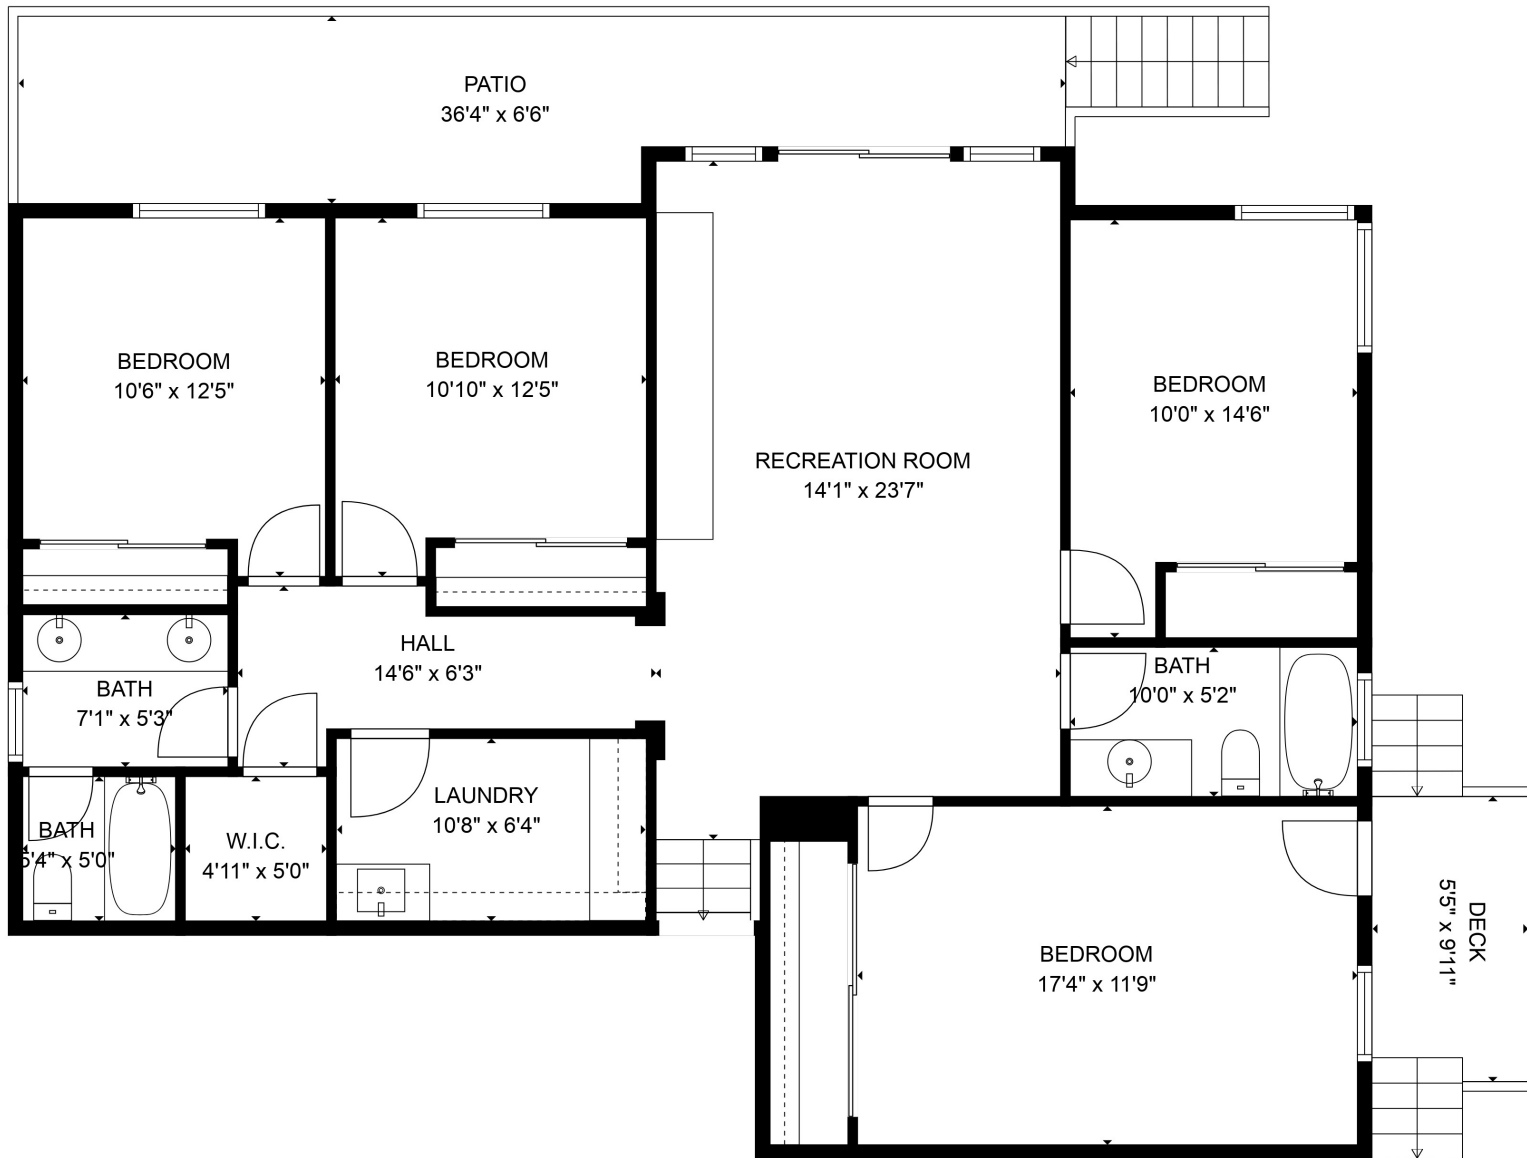

GROSS INTERNAL AREA
 Below Ground: 1314 sq. ft, FLOOR 2: 1633 sq. ft
 EXCLUDED AREAS: PATIO: 207 sq. ft, DECK: 51 sq. ft, GARAGE: 514 sq. ft,
 BALCONY: 112 sq. ft
 TOTAL: 2947 sq. ft
 SIZES AND DIMENSIONS ARE APPROXIMATE, ACTUAL MAY VARY.