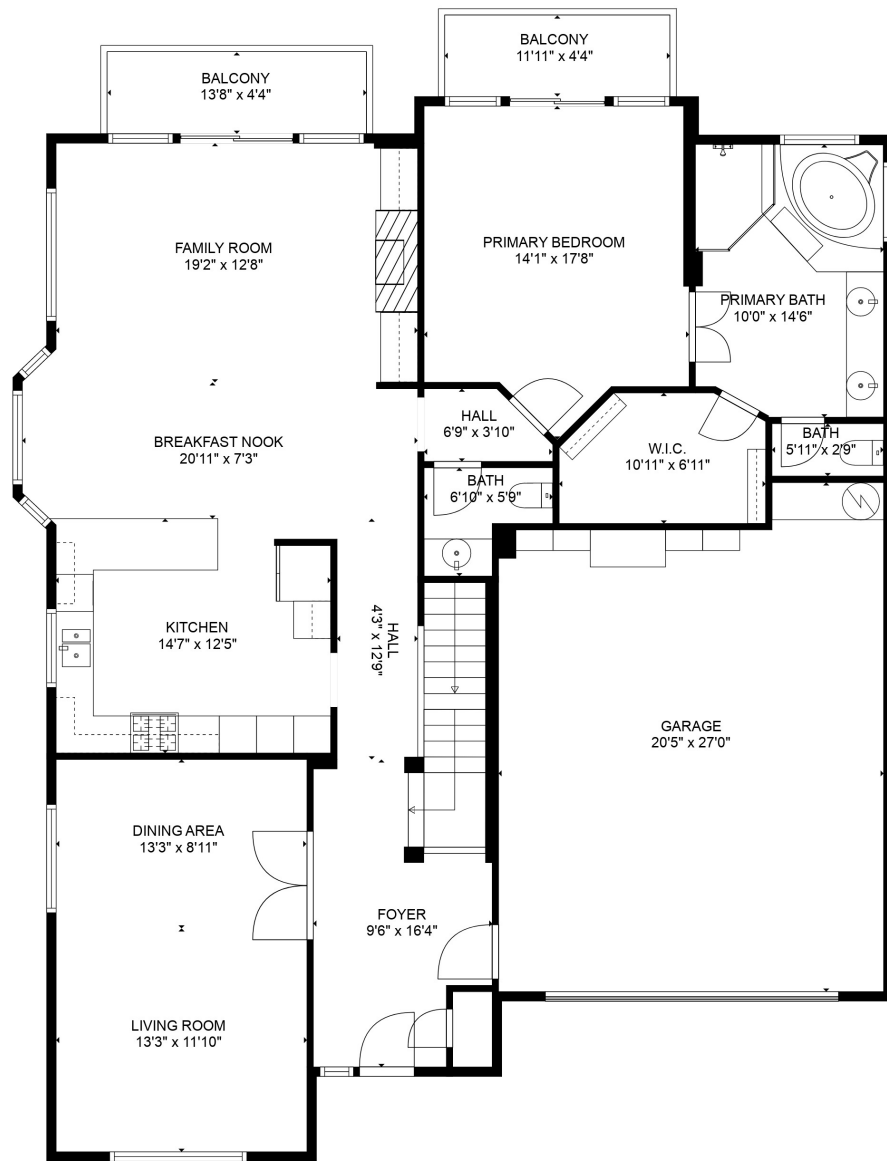

GROSS INTERNAL AREA
 Below Ground: 1314 sq. ft, FLOOR 2: 1633 sq. ft
 EXCLUDED AREAS: PATIO: 207 sq. ft, DECK: 51 sq. ft, GARAGE: 514 sq. ft,
 BALCONY: 112 sq. ft
 TOTAL: 2947 sq. ft
 SIZES AND DIMENSIONS ARE APPROXIMATE, ACTUAL MAY VARY.