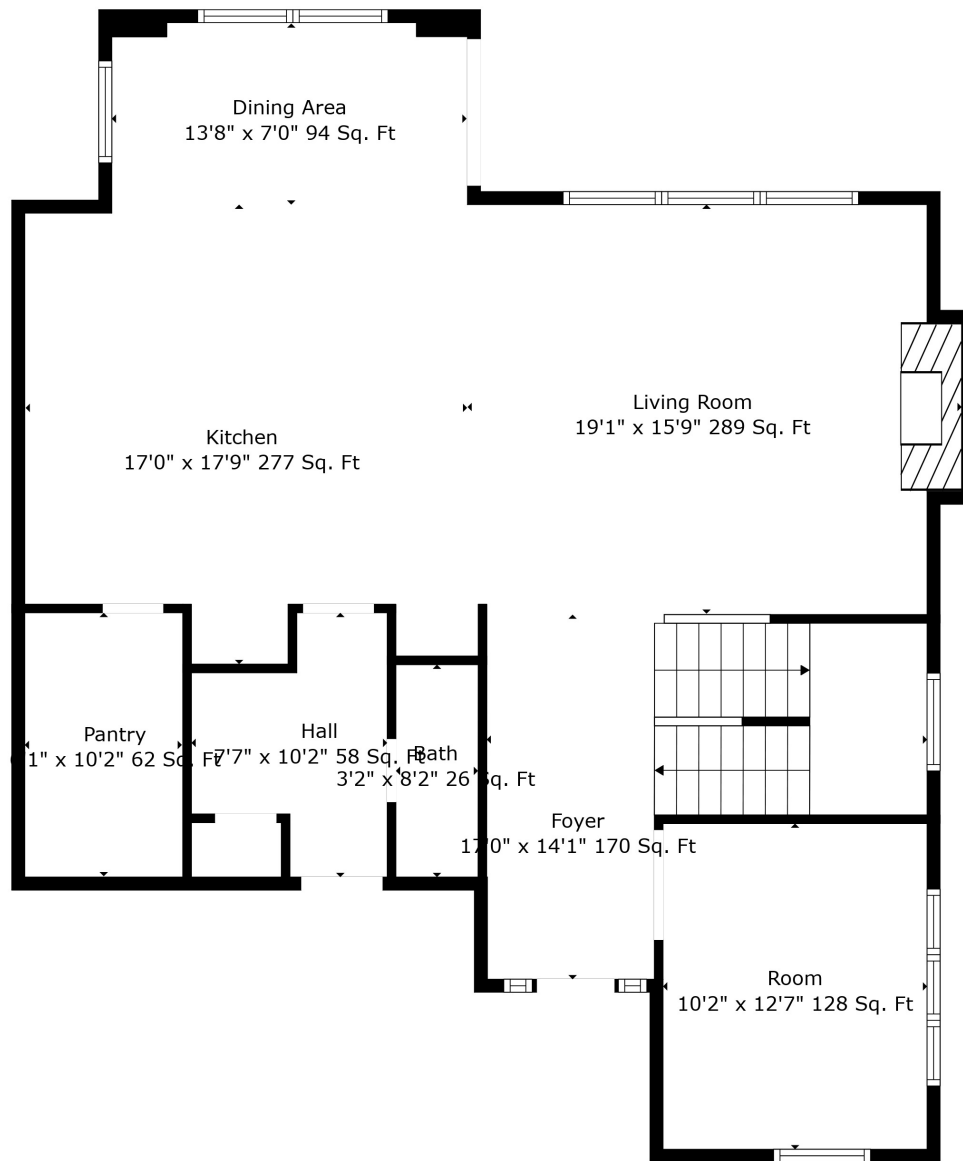

Floor 1

Floor 2

Floor 3

Total scanned area: 3873 sq. ft

Total scanned area: 3873 sq. ft

Total scanned area: 3873 sq. ft

Measurements Are Calculated By Cubicasa Technology. Deemed Highly Reliable But Not Guaranteed.

Unfinished Basement
34'1" x 35'9" 1084 Sq. Ft

Total scanned area: 3873 sq. ft

Measurements Are Calculated By Cubicasa Technology. Deemed Highly Reliable But Not Guaranteed.