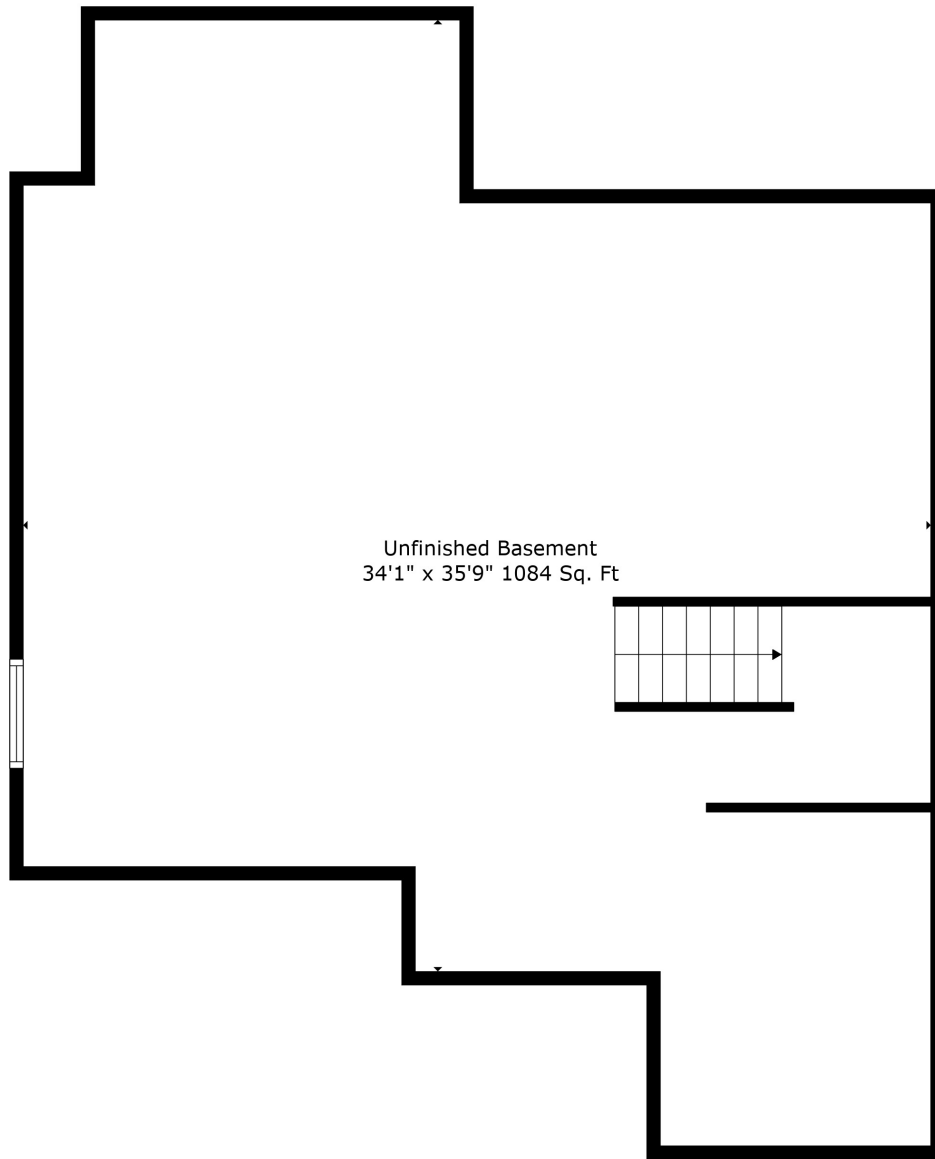

Floor 1

Floor 2

Floor 3

Total scanned area: 3873 sq. ft

Total scanned area: 3873 sq. ft

Total scanned area: 3873 sq. ft

Measurements Are Calculated By Cubicasa Technology. Deemed Highly Reliable But Not Guaranteed.

Unfinished Basement
34'1" x 35'9" 1084 Sq. Ft

Total scanned area: 3873 sq. ft

Measurements Are Calculated By Cubicasa Technology. Deemed Highly Reliable But Not Guaranteed.