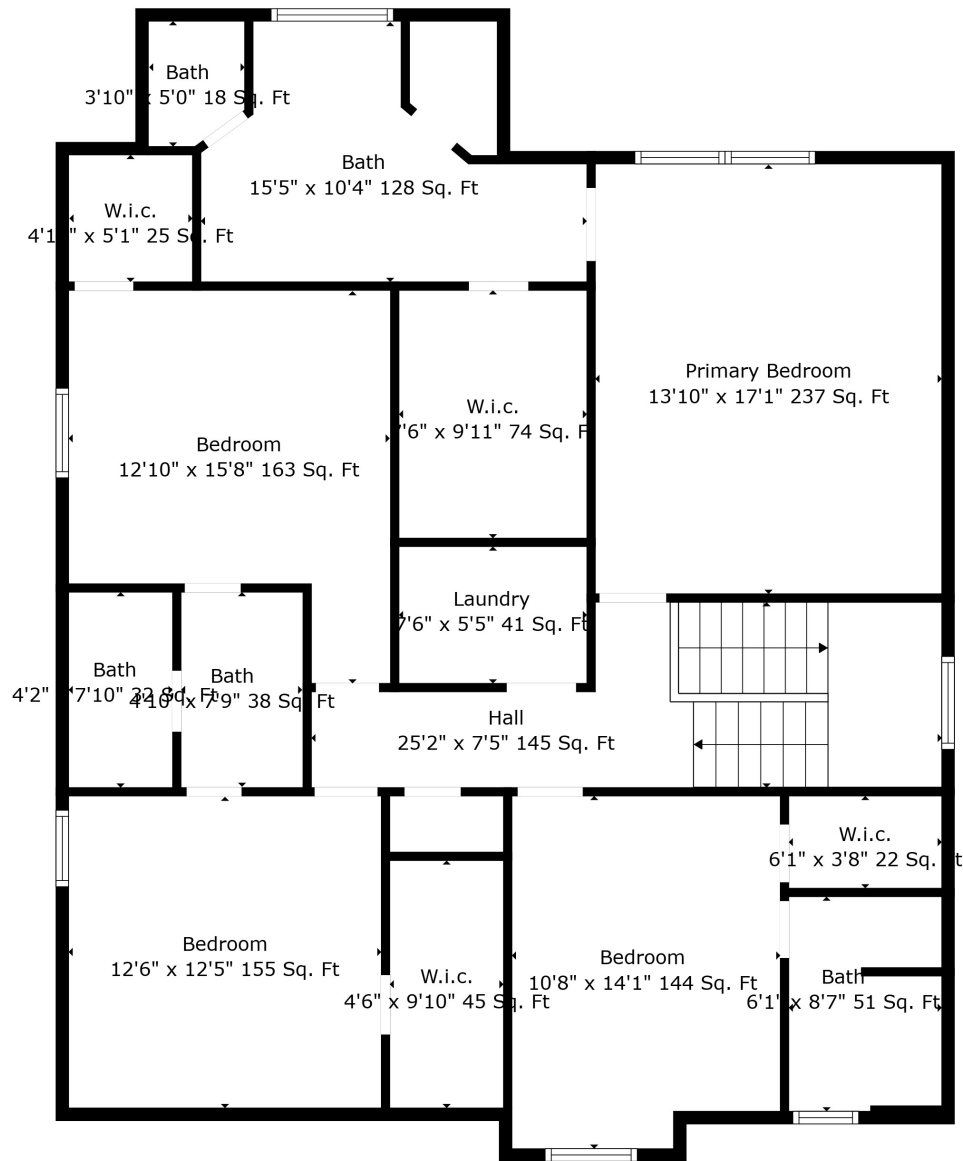

Floor 1

Floor 2

Floor 3

Total scanned area: 3873 sq. ft

Total scanned area: 3873 sq. ft

Total scanned area: 3873 sq. ft

Measurements Are Calculated By Cubicasa Technology. Deemed Highly Reliable But Not Guaranteed.

Unfinished Basement
34'1" x 35'9" 1084 Sq. Ft

Total scanned area: 3873 sq. ft

Measurements Are Calculated By Cubicasa Technology. Deemed Highly Reliable But Not Guaranteed.