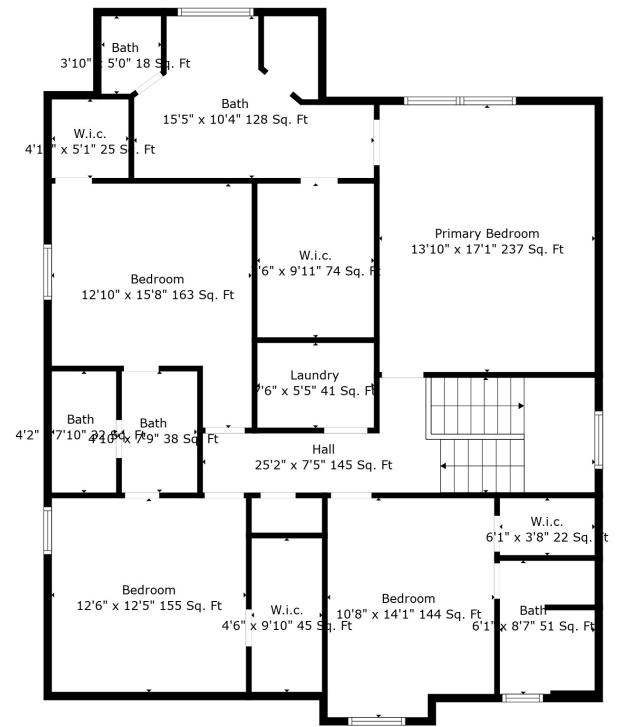

Floor 1

Floor 2

Floor 3

Total scanned area: 3873 sq. ft

Total scanned area: 3873 sq. ft

Total scanned area: 3873 sq. ft

Measurements Are Calculated By Cubicasa Technology. Deemed Highly Reliable But Not Guaranteed.

Unfinished Basement
34'1" x 35'9" 1084 Sq. Ft

Total scanned area: 3873 sq. ft

Measurements Are Calculated By Cubicasa Technology. Deemed Highly Reliable But Not Guaranteed.