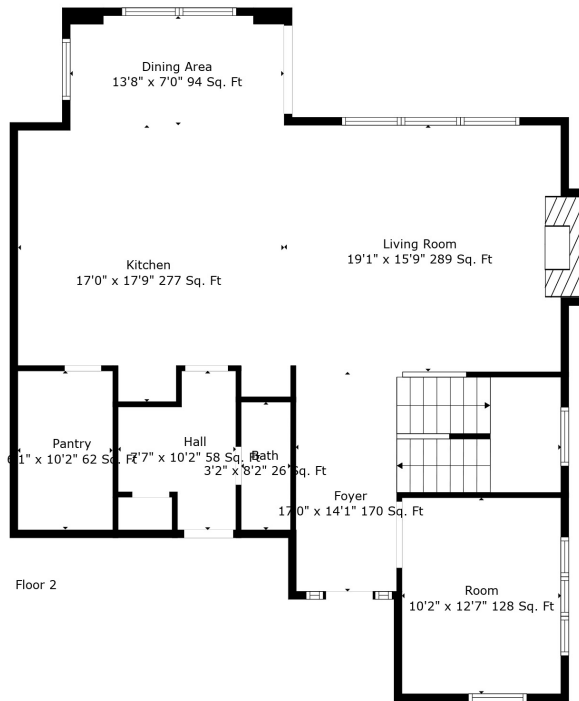

Floor 1

Floor 2

Floor 3

Total scanned area: 3873 sq. ft

Total scanned area: 3873 sq. ft

Total scanned area: 3873 sq. ft

Measurements Are Calculated By Cubicasa Technology. Deemed Highly Reliable But Not Guaranteed.

Unfinished Basement
34'1" x 35'9" 1084 Sq. Ft

Total scanned area: 3873 sq. ft

Measurements Are Calculated By Cubicasa Technology. Deemed Highly Reliable But Not Guaranteed.