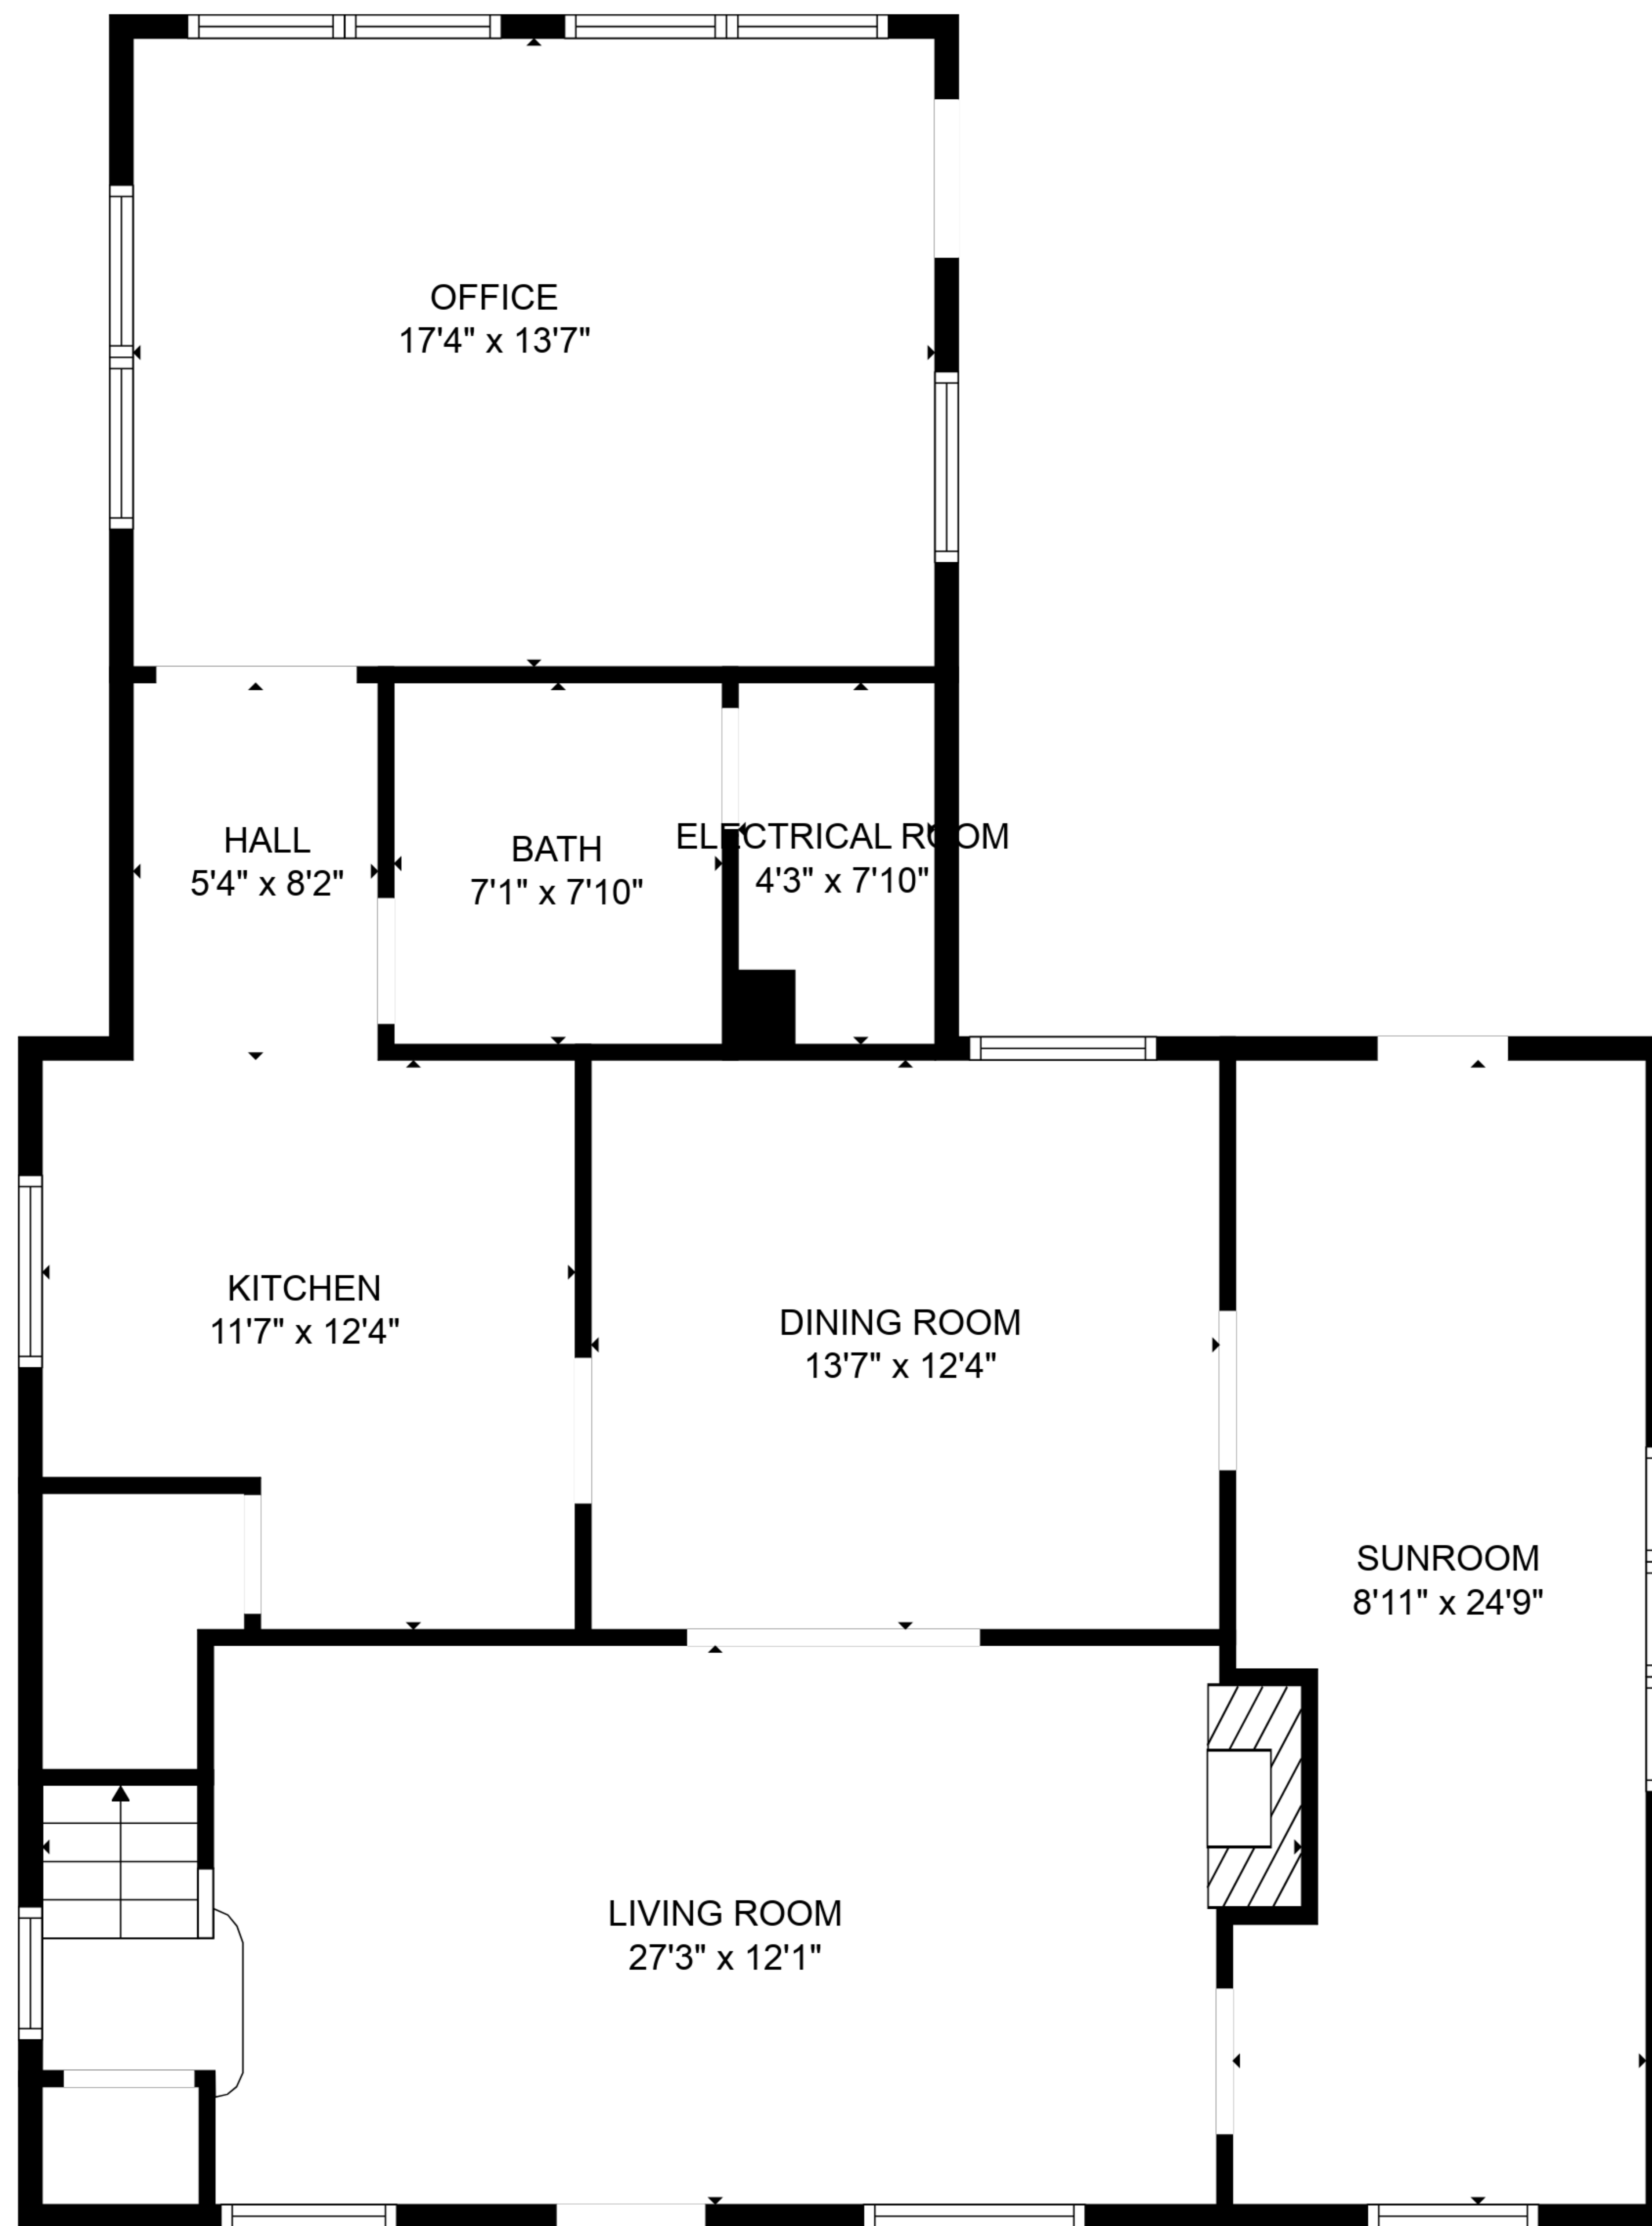

**TOTAL: 1828 sq. ft**  
FLOOR 1: 1211 sq. ft, FLOOR 2: 617 sq. ft  
EXCLUDED AREAS: ELECTRICAL ROOM: 33 sq. ft

SIZES AND DIMENSIONS ARE APPROXIMATE. ACTUAL MAY VARY.

**TOTAL: 1828 sq. ft**

FLOOR 1: 1211 sq. ft, FLOOR 2: 617 sq. ft  
EXCLUDED AREAS: ELECTRICAL ROOM: 33 sq. ft

SIZES AND DIMENSIONS ARE APPROXIMATE. ACTUAL MAY VARY.

FLOOR 1

FLOOR 2

**TOTAL: 1828 sq. ft**  
 FLOOR 1: 1211 sq. ft, FLOOR 2: 617 sq. ft  
 EXCLUDED AREAS: ELECTRICAL ROOM: 33 sq. ft

SIZES AND DIMENSIONS ARE APPROXIMATE. ACTUAL MAY VARY.