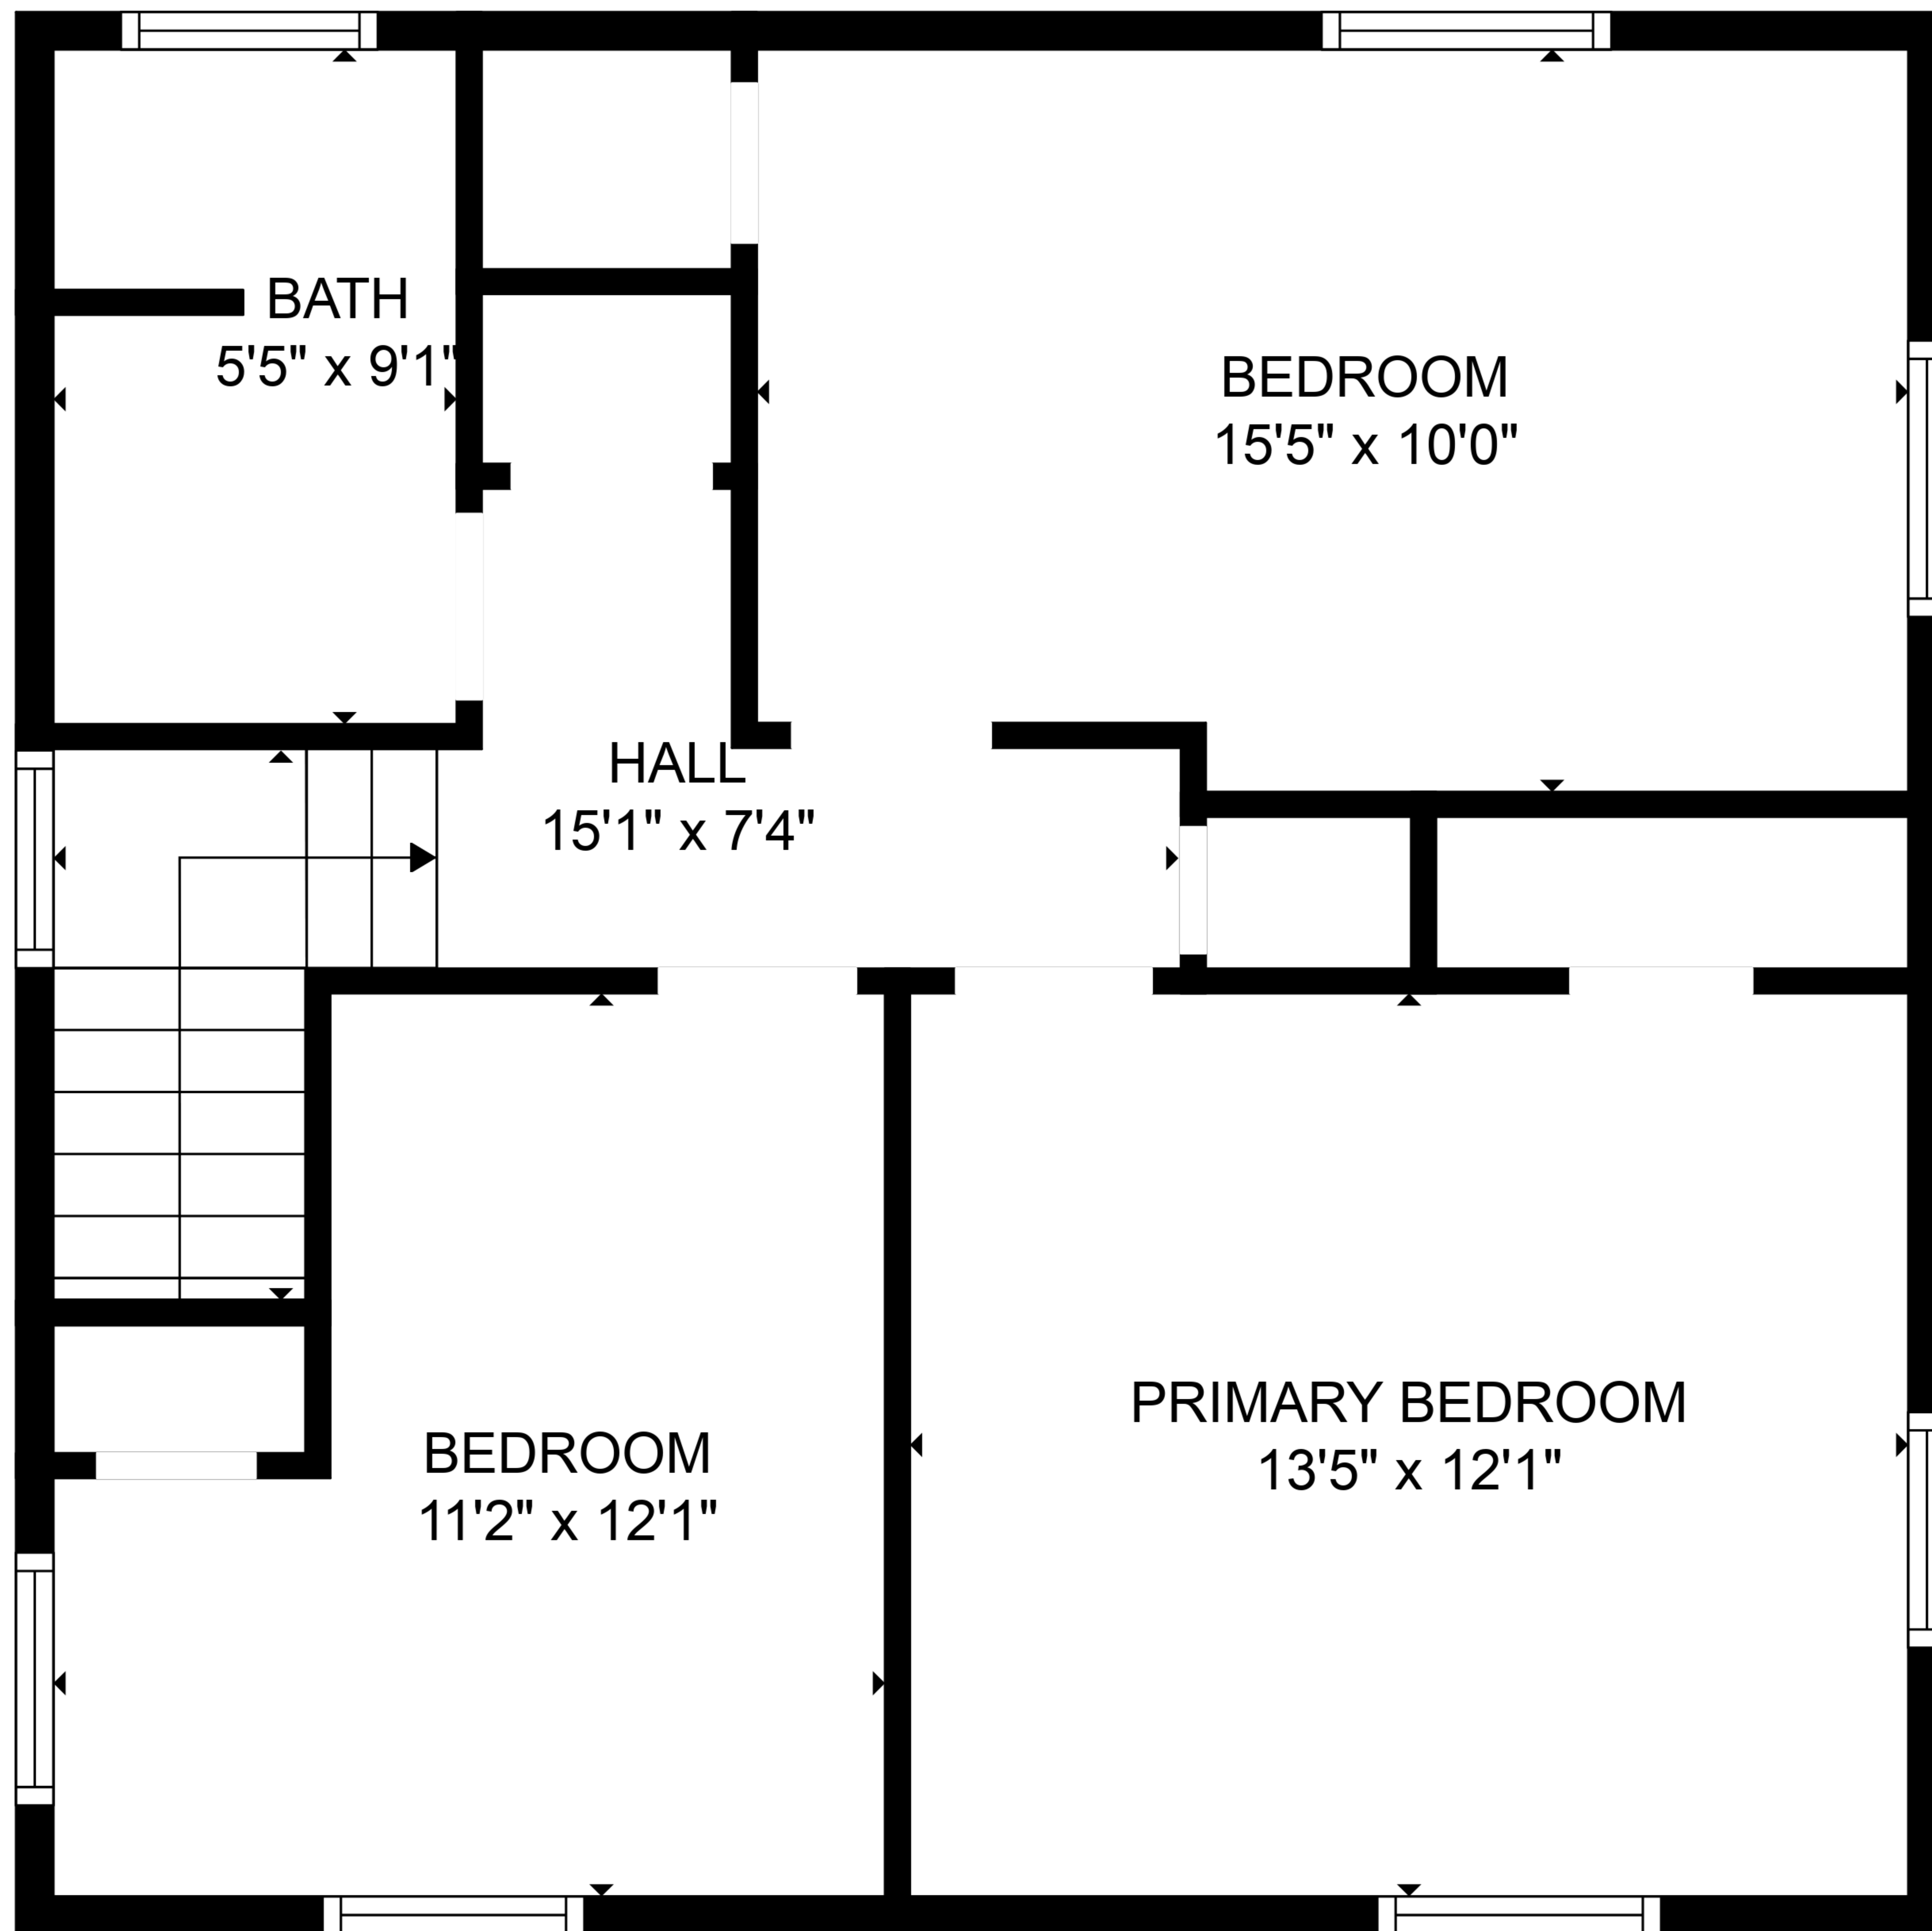

**TOTAL: 1828 sq. ft**  
FLOOR 1: 1211 sq. ft, FLOOR 2: 617 sq. ft  
EXCLUDED AREAS: ELECTRICAL ROOM: 33 sq. ft

SIZES AND DIMENSIONS ARE APPROXIMATE. ACTUAL MAY VARY.

**TOTAL: 1828 sq. ft**

FLOOR 1: 1211 sq. ft, FLOOR 2: 617 sq. ft  
EXCLUDED AREAS: ELECTRICAL ROOM: 33 sq. ft

SIZES AND DIMENSIONS ARE APPROXIMATE. ACTUAL MAY VARY.

FLOOR 1

FLOOR 2

**TOTAL: 1828 sq. ft**  
 FLOOR 1: 1211 sq. ft, FLOOR 2: 617 sq. ft  
 EXCLUDED AREAS: ELECTRICAL ROOM: 33 sq. ft

SIZES AND DIMENSIONS ARE APPROXIMATE. ACTUAL MAY VARY.