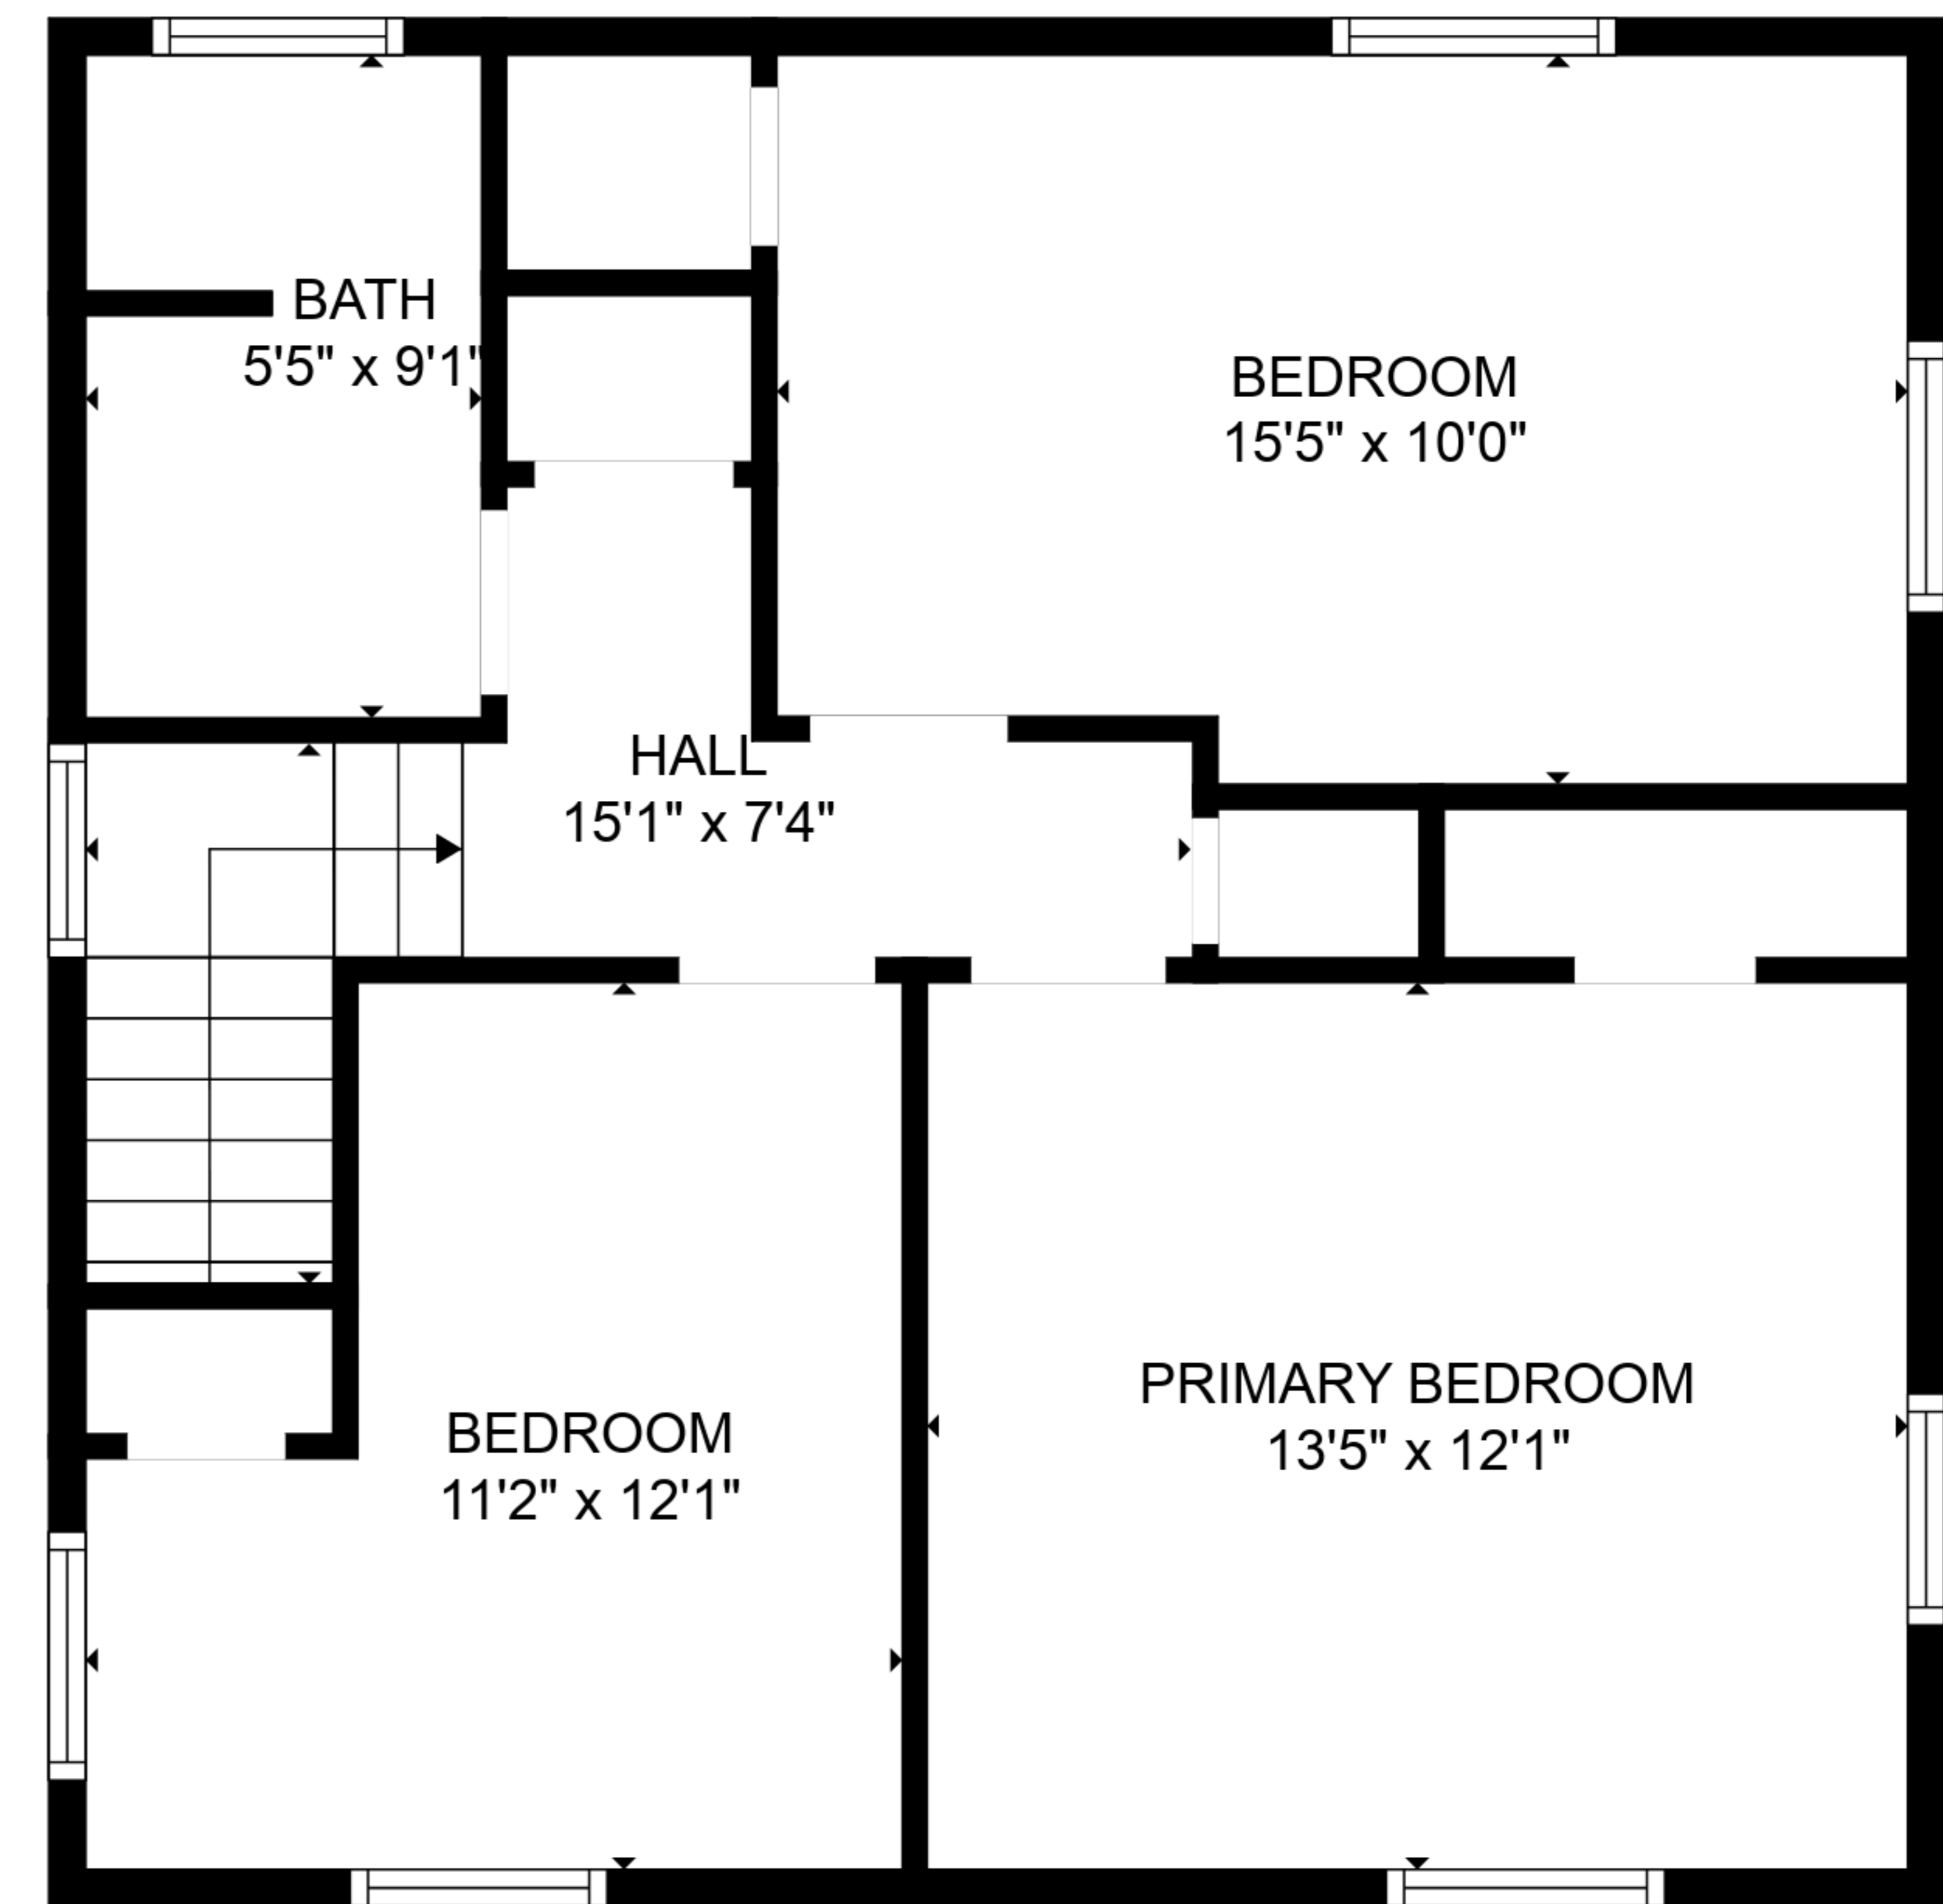

**TOTAL: 1828 sq. ft**  
FLOOR 1: 1211 sq. ft, FLOOR 2: 617 sq. ft  
EXCLUDED AREAS: ELECTRICAL ROOM: 33 sq. ft

SIZES AND DIMENSIONS ARE APPROXIMATE. ACTUAL MAY VARY.

**TOTAL: 1828 sq. ft**

FLOOR 1: 1211 sq. ft, FLOOR 2: 617 sq. ft  
EXCLUDED AREAS: ELECTRICAL ROOM: 33 sq. ft

SIZES AND DIMENSIONS ARE APPROXIMATE. ACTUAL MAY VARY.

FLOOR 1

FLOOR 2

**TOTAL: 1828 sq. ft**  
 FLOOR 1: 1211 sq. ft, FLOOR 2: 617 sq. ft  
 EXCLUDED AREAS: ELECTRICAL ROOM: 33 sq. ft

SIZES AND DIMENSIONS ARE APPROXIMATE. ACTUAL MAY VARY.