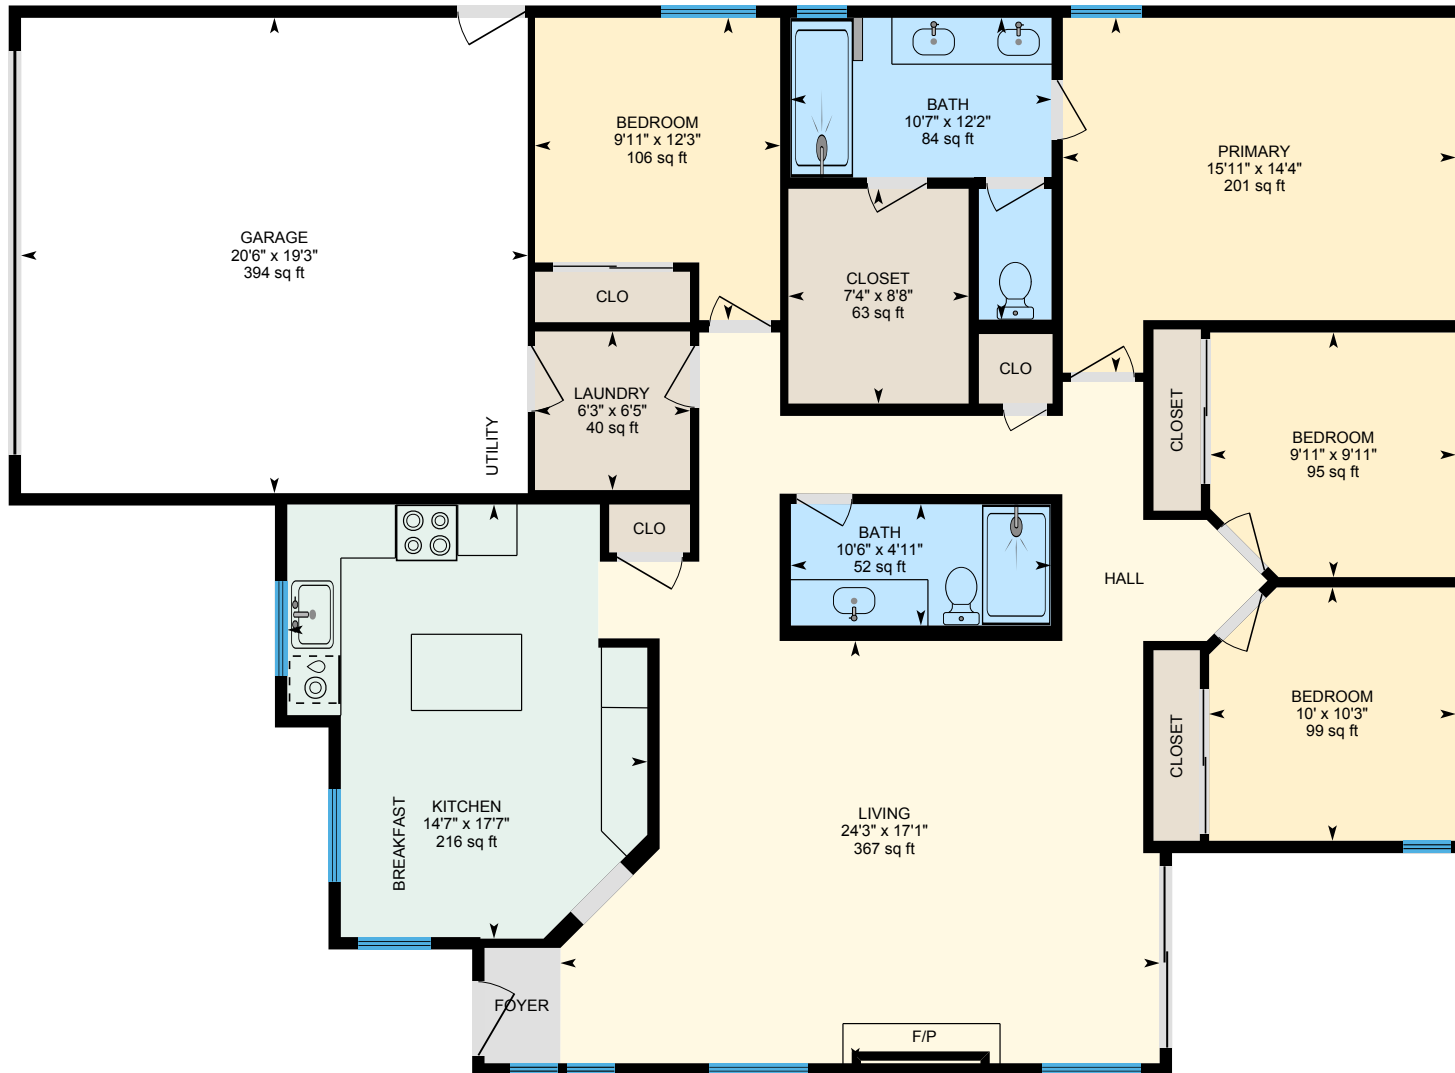

1539 Abrew Way, Manteca, CA

Main Floor Finished Area 1719.63 sq ft
Unfinished Area 419.80 sq ft

PREPARED: 2024/01/13

White regions are excluded from total floor area in iGUIDE floor plans. All room dimensions and floor areas must be considered approximate and are subject to independent verification.