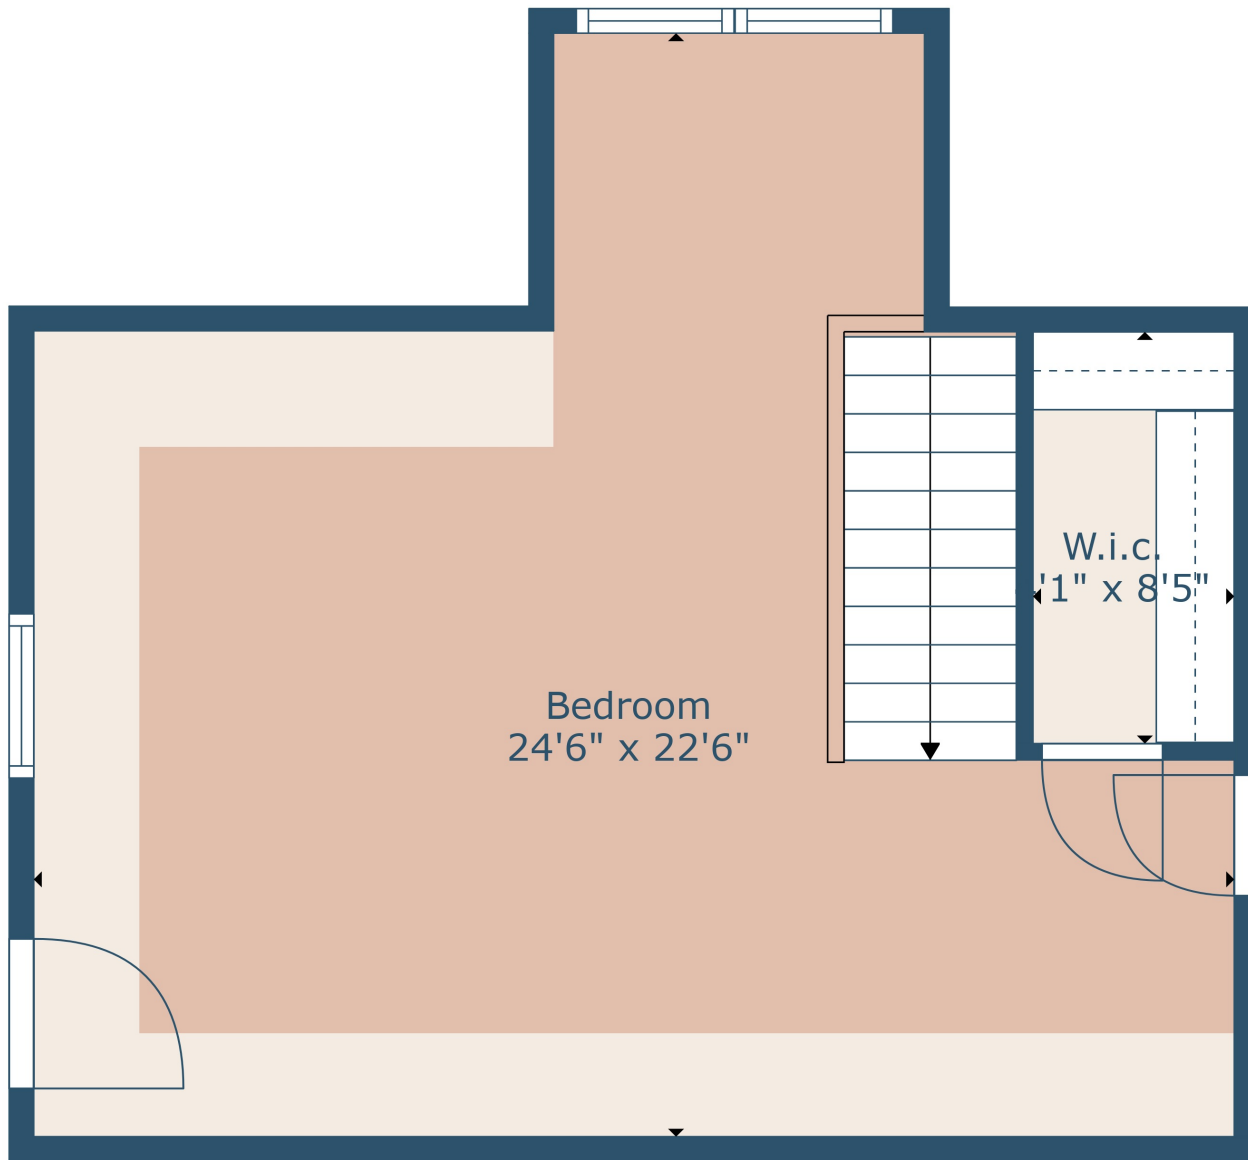

TOTAL: 3751 sq. ft
 FLOOR 1: 1677 sq. ft, FLOOR 2: 1739 sq. ft, FLOOR 3: 335 sq. ft
 EXCLUDED AREAS: GARAGE: 500 sq. ft, SCREENED PORCH: 173 sq. ft, DECK: 578 sq. ft,
 PATIO: 1789 sq. ft, FIREPLACE: 12 sq. ft, LOW CEILING: 153 sq. ft

Measurements Are Calculated By Cubicasa Technology. Deemed Highly Reliable But Not Guaranteed.

TOTAL: 3751 sq. ft

FLOOR 1: 1677 sq. ft, FLOOR 2: 1739 sq. ft, FLOOR 3: 335 sq. ft
 EXCLUDED AREAS: GARAGE: 500 sq. ft, SCREENED PORCH: 173 sq. ft, DECK: 579 sq. ft,
 PATIO: 1789 sq. ft, FIREPLACE: 12 sq. ft, LOW CEILING: 153 sq. ft