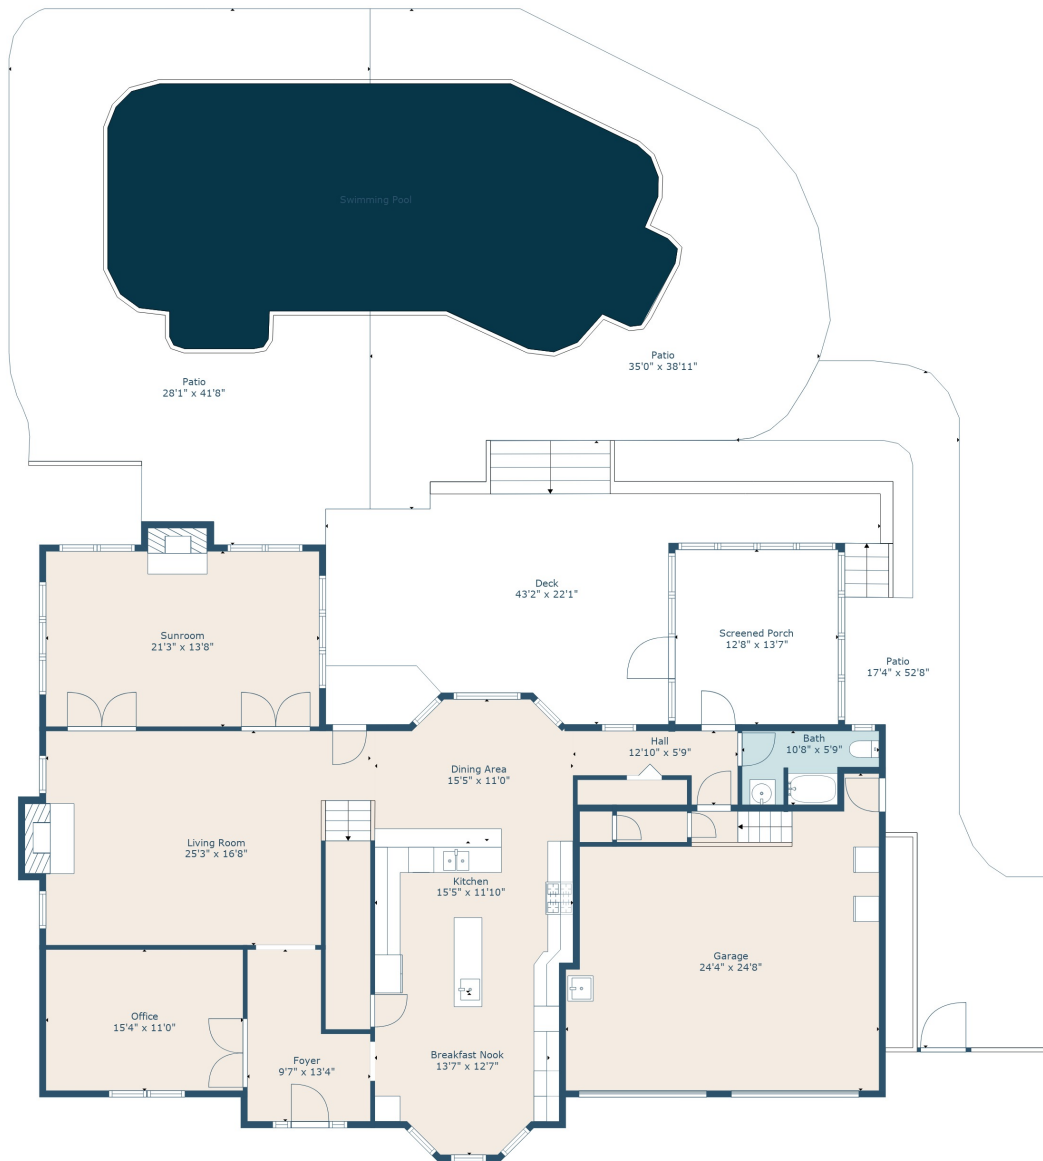

TOTAL: 3751 sq. ft
 FLOOR 1: 1677 sq. ft, FLOOR 2: 1739 sq. ft, FLOOR 3: 335 sq. ft
 EXCLUDED AREAS: GARAGE: 500 sq. ft, SCREENED PORCH: 173 sq. ft, DECK: 578 sq. ft,
 PATIO: 1789 sq. ft, FIREPLACE: 12 sq. ft, LOW CEILING: 153 sq. ft

Measurements Are Calculated By Cubicasa Technology. Deemed Highly Reliable But Not Guaranteed.

TOTAL: 3751 sq. ft

FLOOR 1: 1677 sq. ft, FLOOR 2: 1739 sq. ft, FLOOR 3: 335 sq. ft
 EXCLUDED AREAS: GARAGE: 500 sq. ft, SCREENED PORCH: 173 sq. ft, DECK: 579 sq. ft,
 PATIO: 1789 sq. ft, FIREPLACE: 12 sq. ft, LOW CEILING: 153 sq. ft