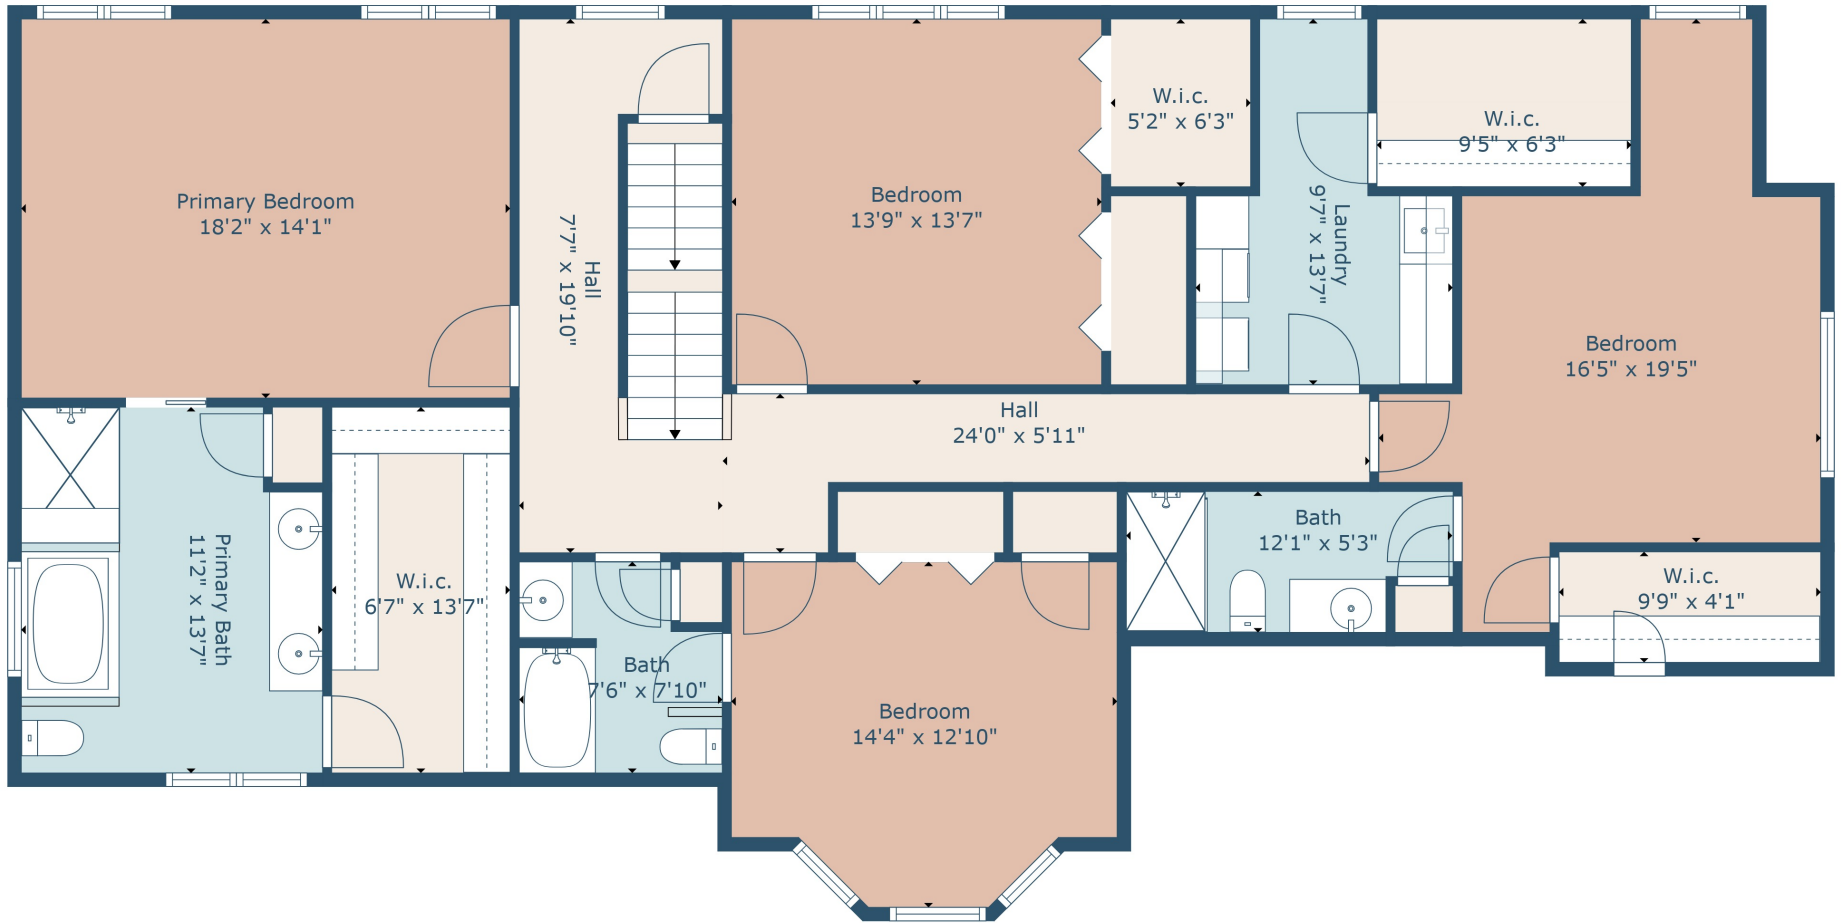

TOTAL: 3751 sq. ft
 FLOOR 1: 1677 sq. ft, FLOOR 2: 1739 sq. ft, FLOOR 3: 335 sq. ft
 EXCLUDED AREAS: GARAGE: 500 sq. ft, SCREENED PORCH: 173 sq. ft, DECK: 578 sq. ft,
 PATIO: 1789 sq. ft, FIREPLACE: 12 sq. ft, LOW CEILING: 153 sq. ft

Measurements Are Calculated By Cubicasa Technology. Deemed Highly Reliable But Not Guaranteed.

TOTAL: 3751 sq. ft

FLOOR 1: 1677 sq. ft, FLOOR 2: 1739 sq. ft, FLOOR 3: 335 sq. ft
 EXCLUDED AREAS: GARAGE: 500 sq. ft, SCREENED PORCH: 173 sq. ft, DECK: 579 sq. ft,
 PATIO: 1789 sq. ft, FIREPLACE: 12 sq. ft, LOW CEILING: 153 sq. ft