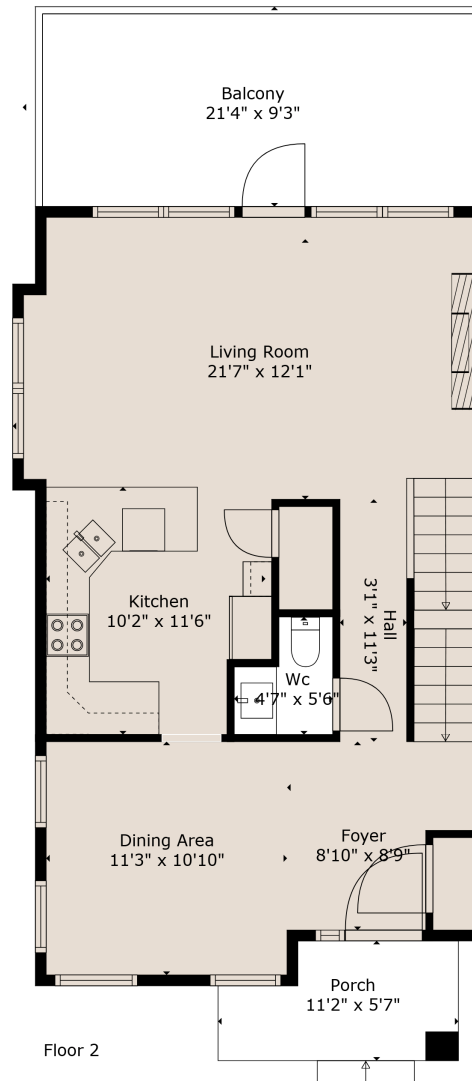

CENTURY 21

Creekside Realty Ltd.

35298 Marshall Rd #46

April Kaayk
7785497229
april.kaayk@gmail.com

Floor 2

Estimated Areas:

Below Main: 478 sq. ft

Main Floor: 756 sq. ft

Above Main: 794 sq. ft

Total: 2028 Sq. Ft