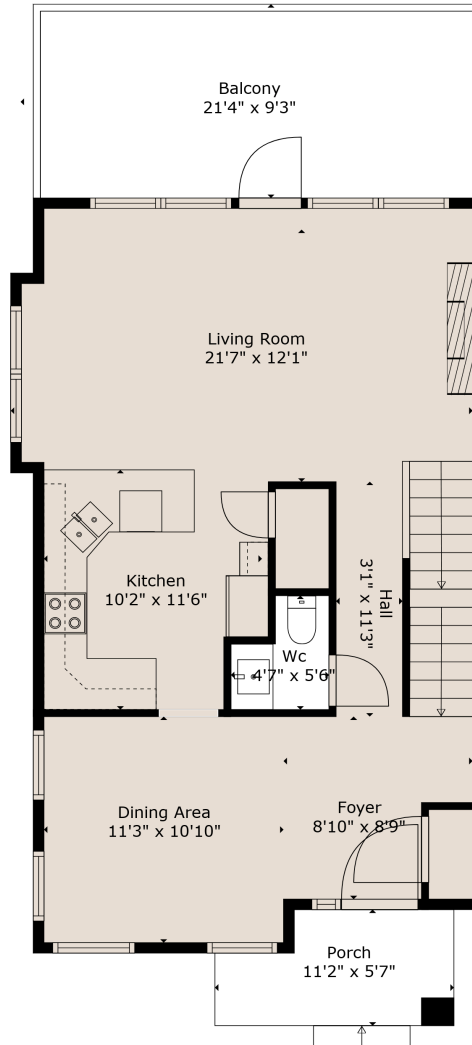

Below Main: 478 sq. ft

Main Floor: 756 sq. ft

Above Main: 794 sq. ft

Total: 2028 Sq. Ft

CENTURY 21

Creekside Realty Ltd.

35298 Marshall Rd #46

April Kaayk

7785497229

april.kaayk@gmail.com

Estimated Areas:

Below Main: 478 sq. ft

Main Floor: 756 sq. ft

Above Main: 794 sq. ft

Total: 2028 Sq. Ft

CENTURY 21

Creekside Realty Ltd.

35298 Marshall Rd #46

April Kaayk

7785497229

april.kaayk@gmail.com

Estimated Areas:

Below Main: 478 sq. ft

Main Floor: 756 sq. ft

Above Main: 794 sq. ft

Total: 2028 Sq. Ft

35298 Marshall Rd #46

April Kaayk
7785497229
april.kaayk@gmail.com

Estimated Areas:
Below Main: 478 sq. ft
Main Floor: 756 sq. ft
Above Main: 794 sq. ft
Total: 2028 Sq. Ft