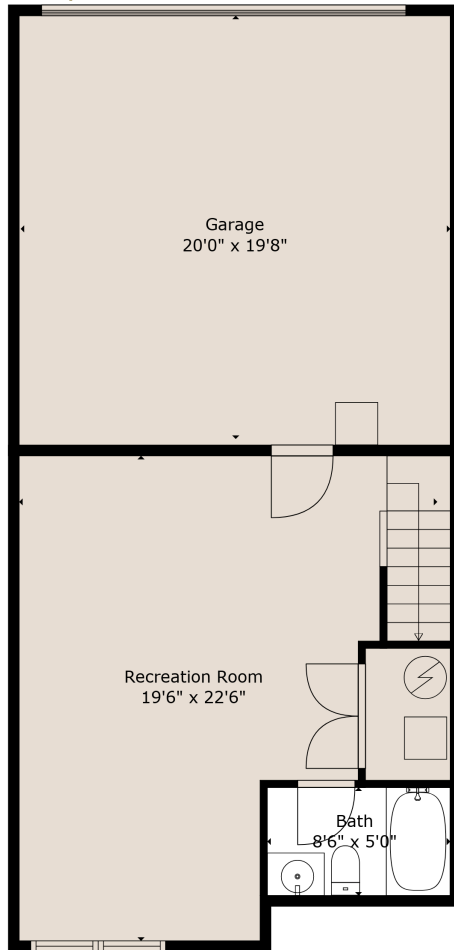

CENTURY 21

Creekside Realty Ltd.

35298 Marshall Rd #46

April Kaayk
7785497229
april.kaayk@gmail.com

Floor 1