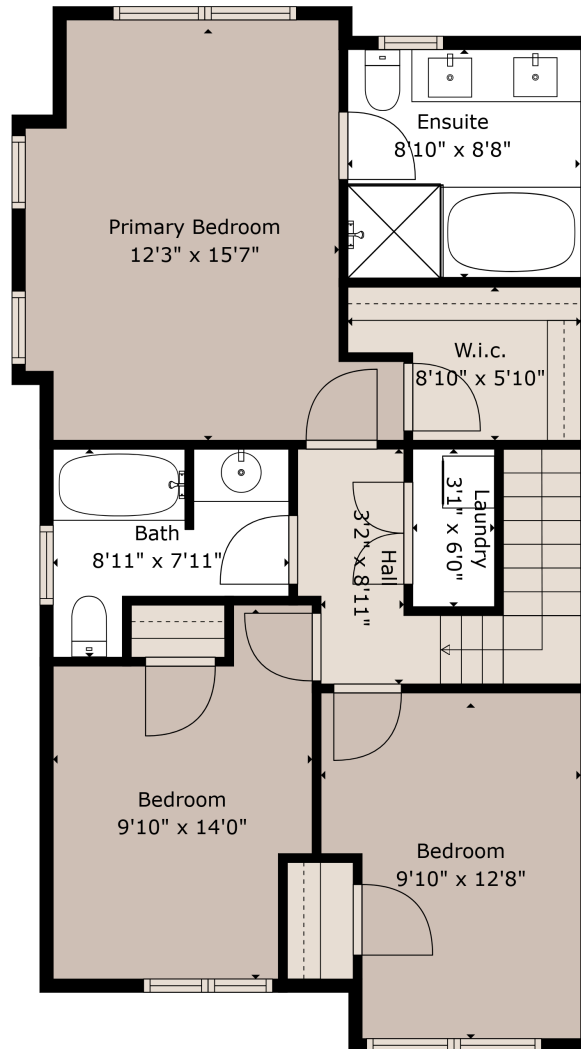

Below Main: 478 sq. ft

Main Floor: 756 sq. ft

Above Main: 794 sq. ft

Total: 2028 Sq. Ft

CENTURY 21

Creekside Realty Ltd.

35298 Marshall Rd #46

April Kaayk

7785497229

april.kaayk@gmail.com

Estimated Areas:

Below Main: 478 sq. ft

Main Floor: 756 sq. ft

Above Main: 794 sq. ft

Total: 2028 Sq. Ft

CENTURY 21

Creekside Realty Ltd.

35298 Marshall Rd #46

April Kaayk

7785497229

april.kaayk@gmail.com

Estimated Areas:

Below Main: 478 sq. ft

Main Floor: 756 sq. ft

Above Main: 794 sq. ft

Total: 2028 Sq. Ft

35298 Marshall Rd #46

April Kaayk
7785497229
april.kaayk@gmail.com

Estimated Areas:
Below Main: 478 sq. ft
Main Floor: 756 sq. ft
Above Main: 794 sq. ft
Total: 2028 Sq. Ft