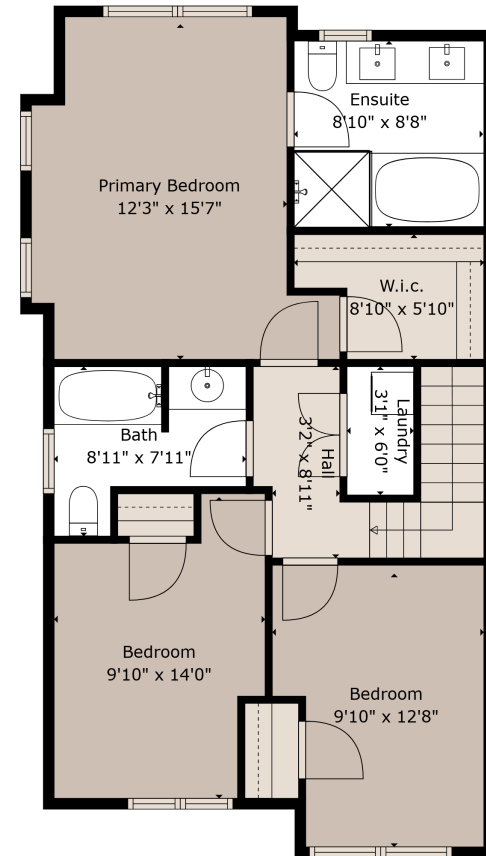

Floor 3

Estimated Areas:

Below Main: 478 sq. ft

Main Floor: 756 sq. ft

Above Main: 794 sq. ft

Total: 2028 Sq. Ft