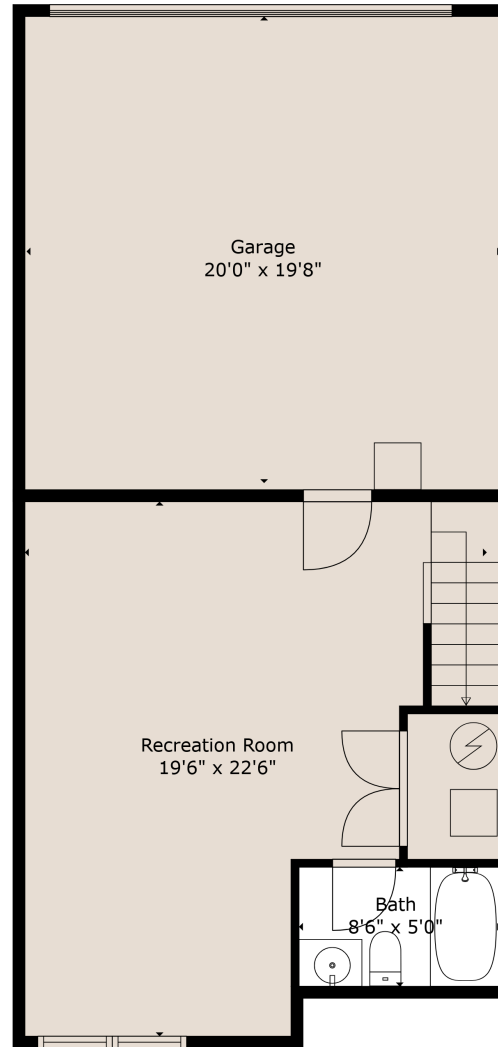

Below Main: 478 sq. ft

Main Floor: 756 sq. ft

Above Main: 794 sq. ft

Total: 2028 Sq. Ft

CENTURY 21

Creekside Realty Ltd.

35298 Marshall Rd #46

April Kaayk

7785497229

april.kaayk@gmail.com

Estimated Areas:

Below Main: 478 sq. ft

Main Floor: 756 sq. ft

Above Main: 794 sq. ft

Total: 2028 Sq. Ft

CENTURY 21

Creekside Realty Ltd.

35298 Marshall Rd #46

April Kaayk

7785497229

april.kaayk@gmail.com

Estimated Areas:

Below Main: 478 sq. ft

Main Floor: 756 sq. ft

Above Main: 794 sq. ft

Total: 2028 Sq. Ft

35298 Marshall Rd #46

April Kaayk
7785497229
april.kaayk@gmail.com

Estimated Areas:
Below Main: 478 sq. ft
Main Floor: 756 sq. ft
Above Main: 794 sq. ft
Total: 2028 Sq. Ft