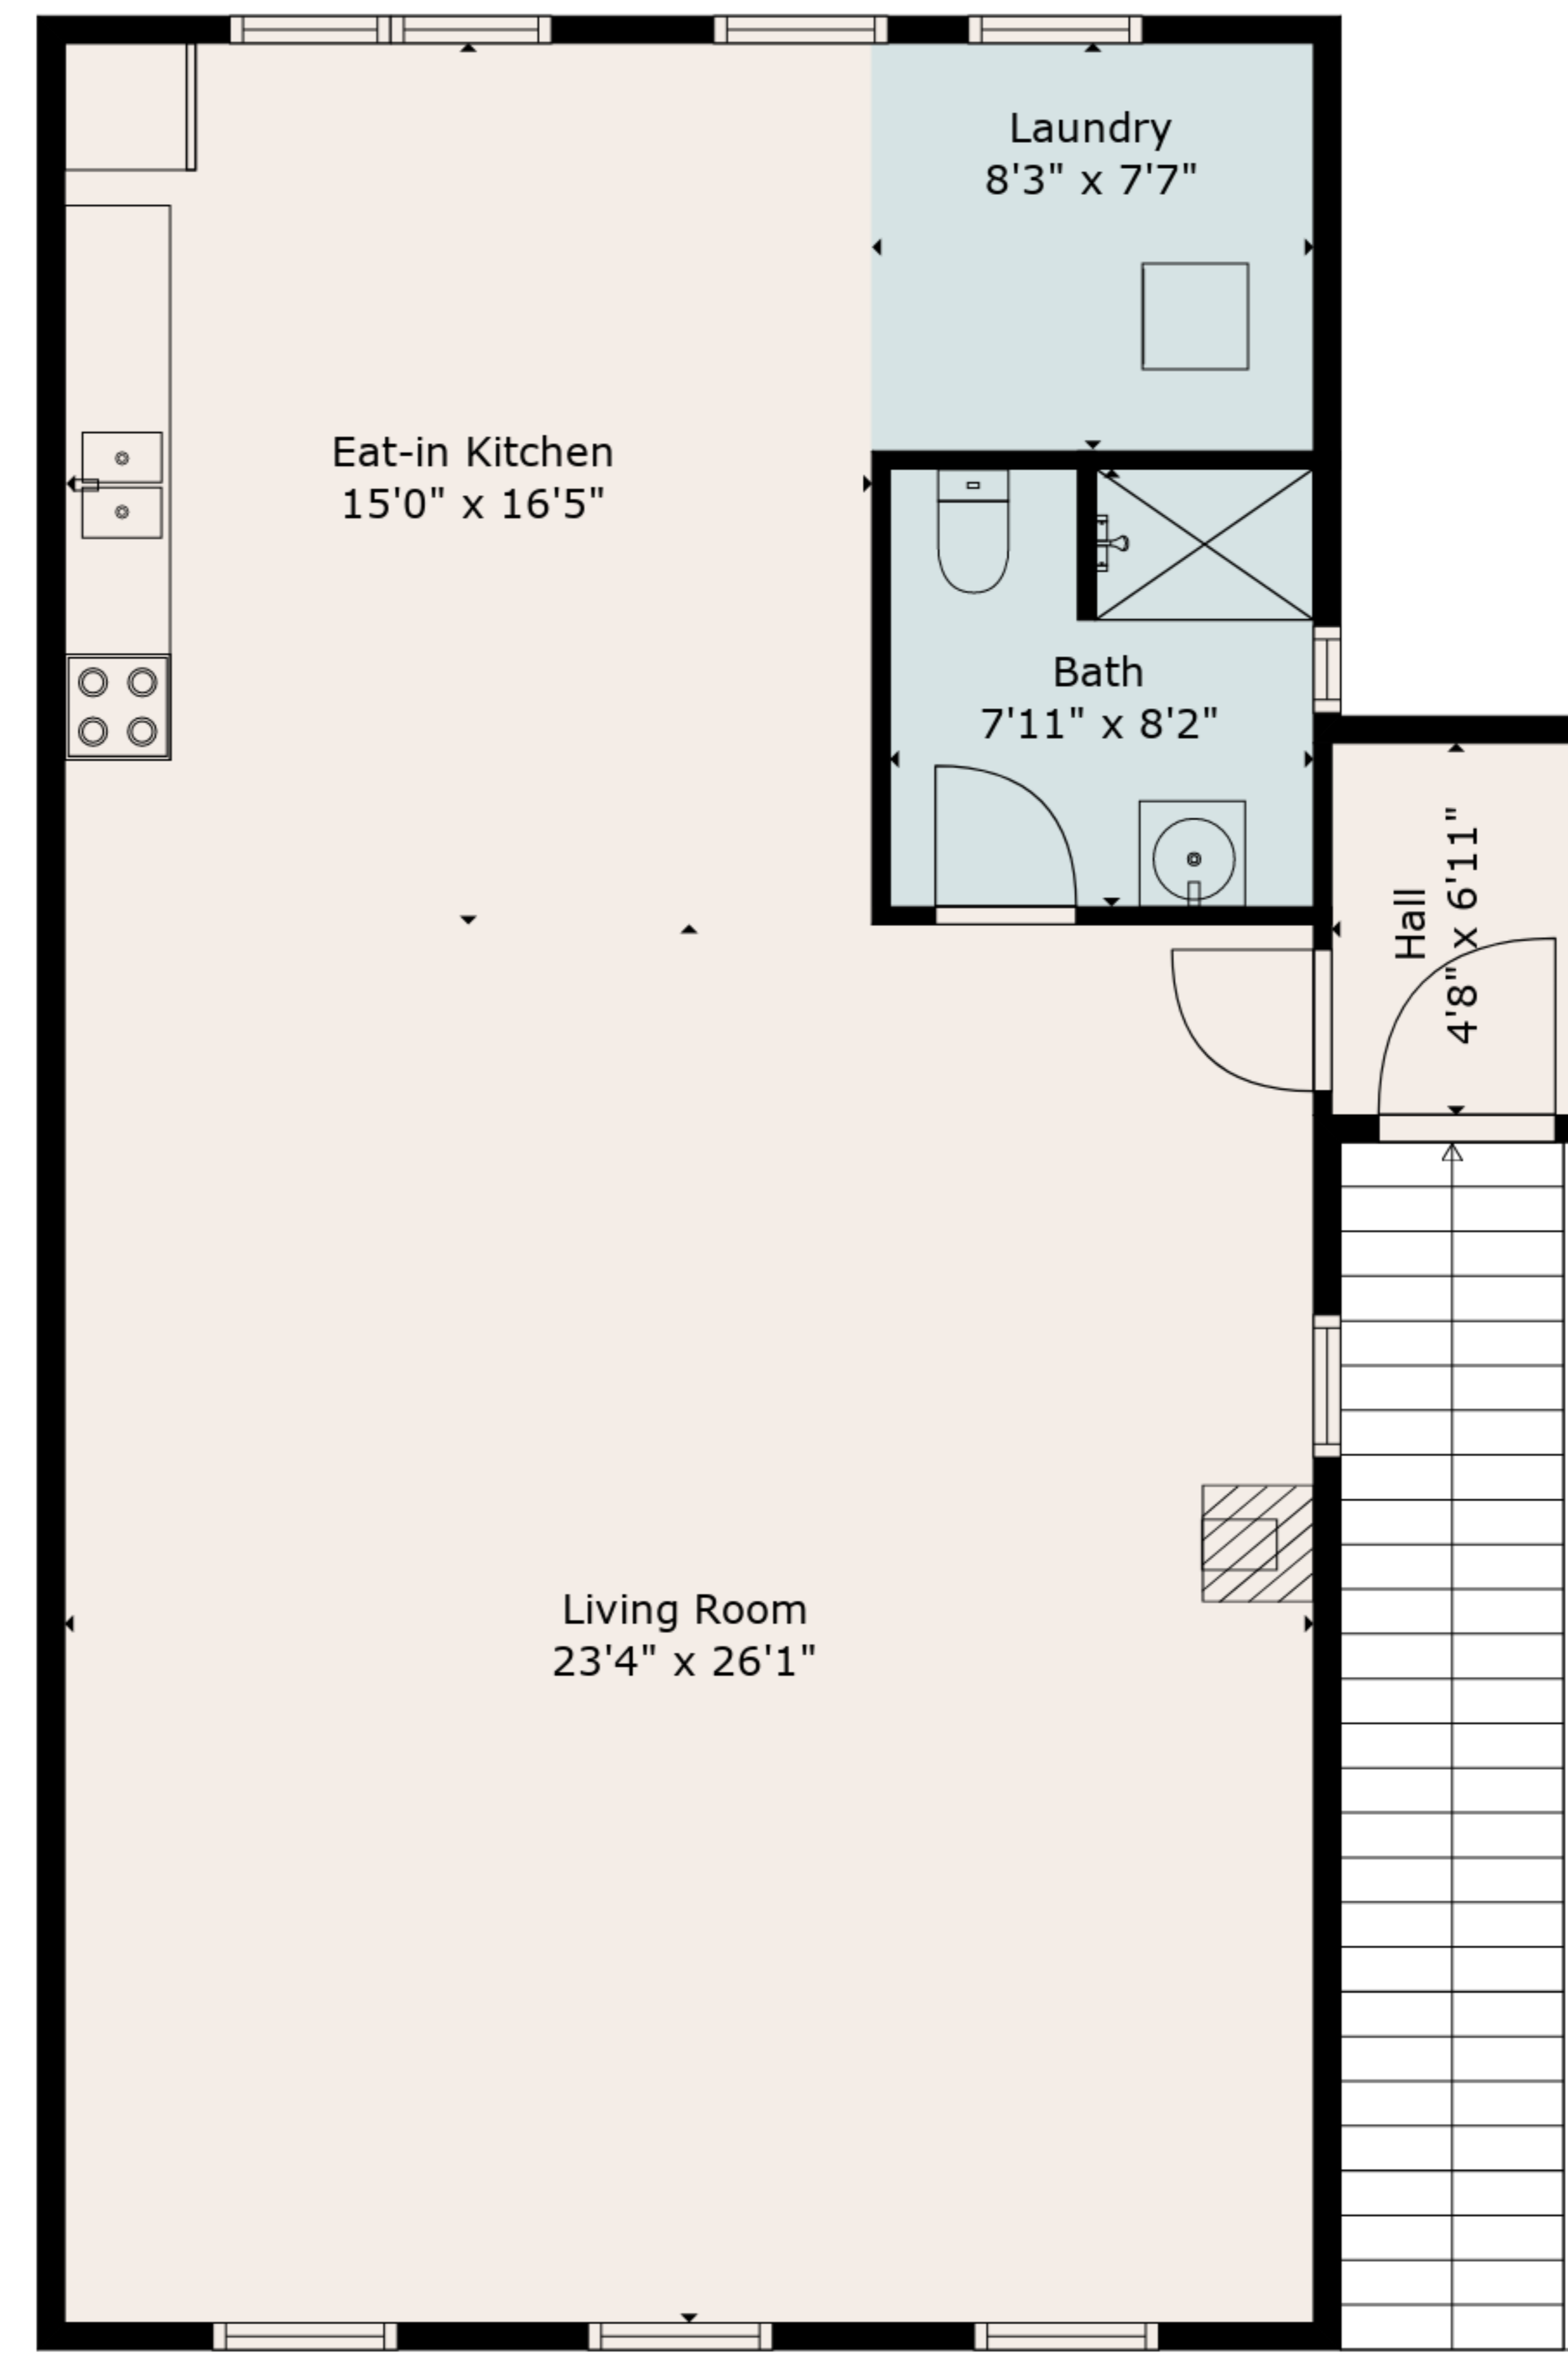

**TOTAL: 2556 sq. ft**  
FLOOR 1: 1531 sq. ft, FLOOR 2: 1025 sq. ft

Floor Plan Created By Cubicasa App. Measurements Deemed Highly Reliable But Not Guaranteed.

**TOTAL: 2556 sq. ft**  
FLOOR 1: 1531 sq. ft, FLOOR 2: 1025 sq. ft

Floor Plan Created By Cubicasa App. Measurements Deemed Highly Reliable But Not Guaranteed.

Floor 1

Floor 2

**TOTAL: 2556 sq. ft**  
 FLOOR 1: 1531 sq. ft, FLOOR 2: 1025 sq. ft

Floor Plan Created By Cubicasa App. Measurements Deemed Highly Reliable But Not Guaranteed.