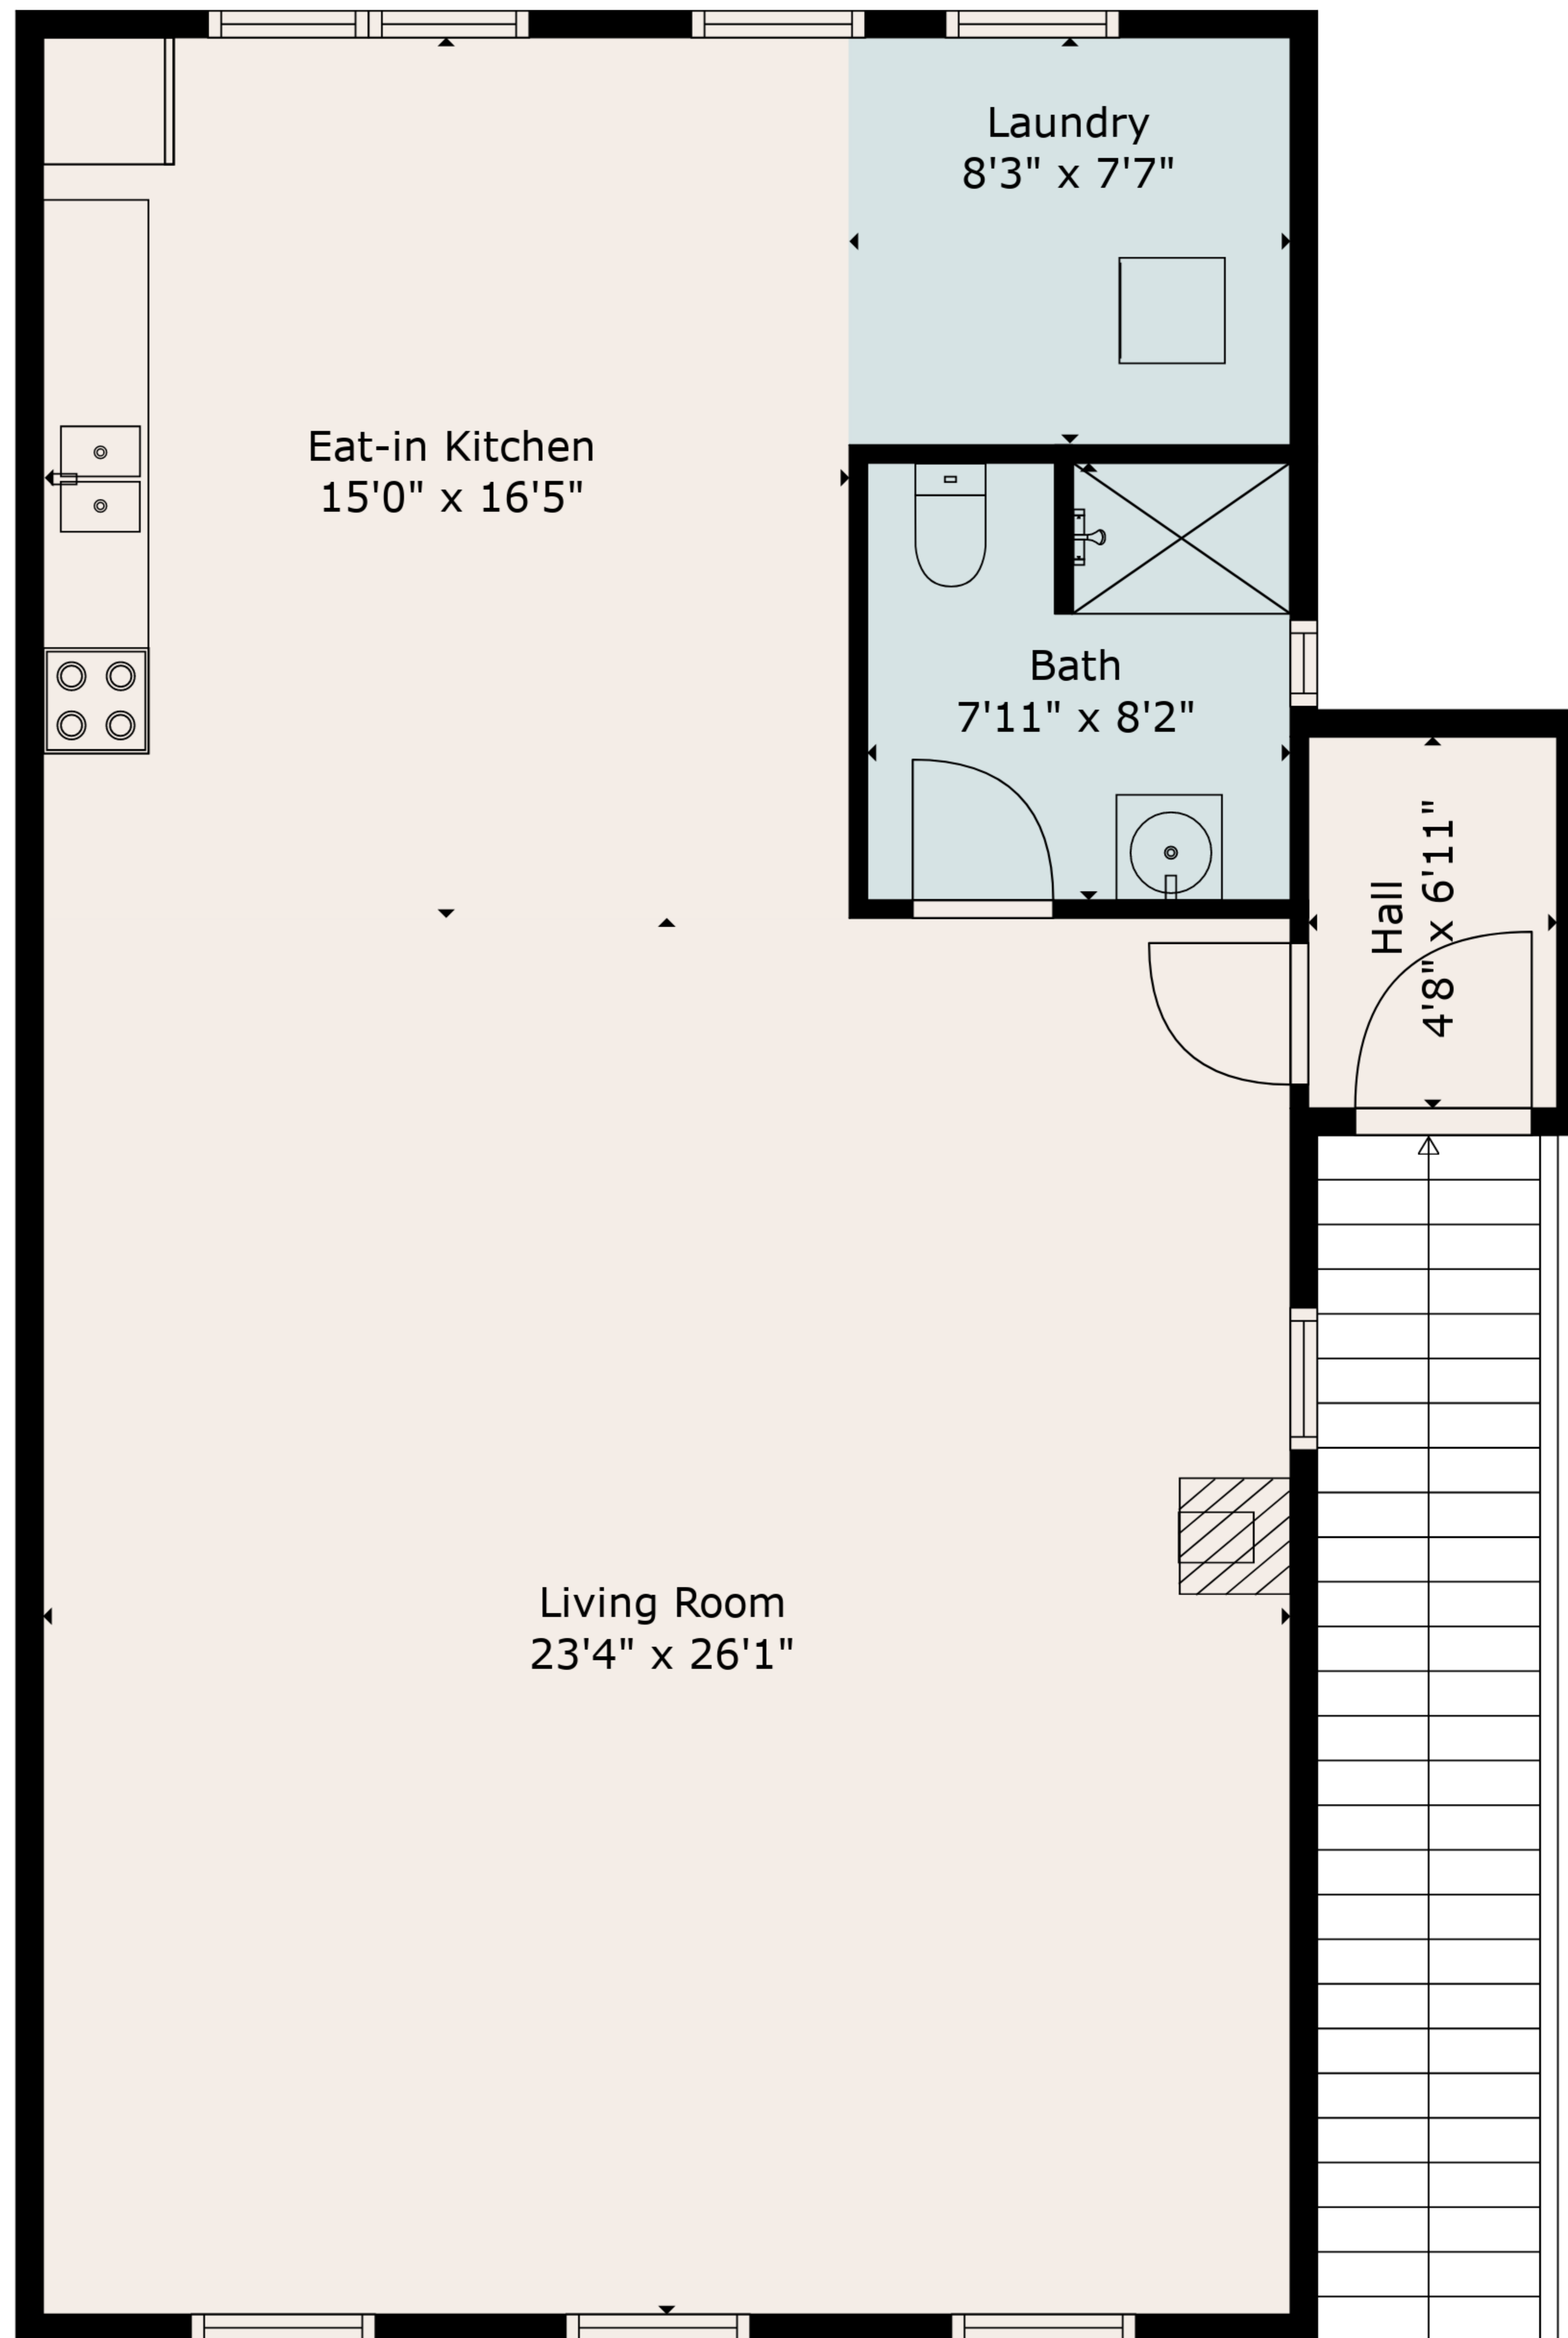

**TOTAL: 2556 sq. ft**  
FLOOR 1: 1531 sq. ft, FLOOR 2: 1025 sq. ft

Floor Plan Created By Cubicasa App. Measurements Deemed Highly Reliable But Not Guaranteed.

**TOTAL: 2556 sq. ft**  
FLOOR 1: 1531 sq. ft, FLOOR 2: 1025 sq. ft

Floor Plan Created By Cubicasa App. Measurements Deemed Highly Reliable But Not Guaranteed.

Floor 1

Floor 2

**TOTAL: 2556 sq. ft**  
 FLOOR 1: 1531 sq. ft, FLOOR 2: 1025 sq. ft

Floor Plan Created By Cubicasa App. Measurements Deemed Highly Reliable But Not Guaranteed.