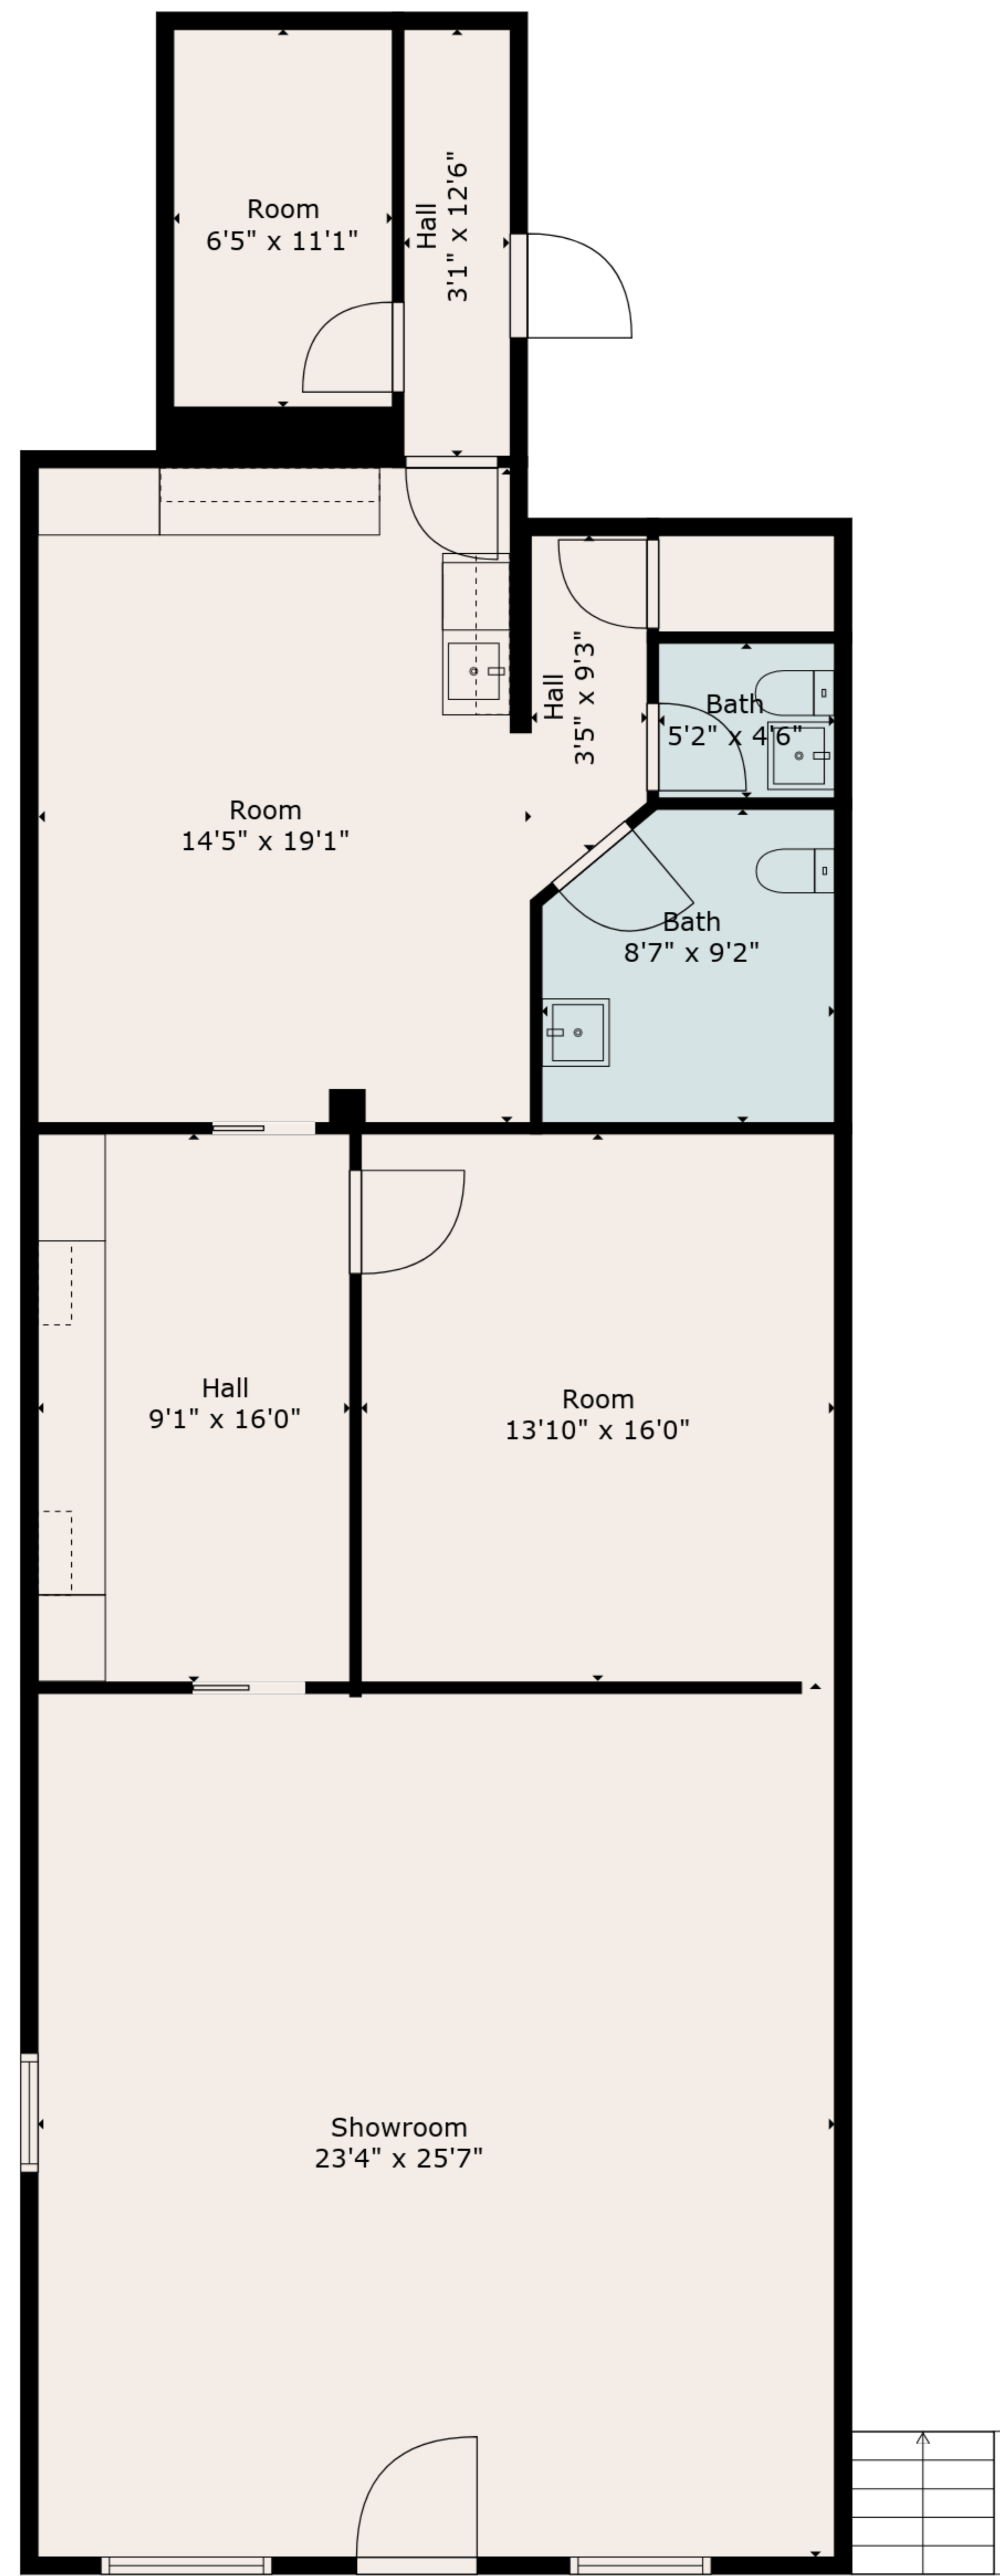

**TOTAL: 2556 sq. ft**  
FLOOR 1: 1531 sq. ft, FLOOR 2: 1025 sq. ft

Floor Plan Created By Cubicasa App. Measurements Deemed Highly Reliable But Not Guaranteed.

**TOTAL: 2556 sq. ft**  
FLOOR 1: 1531 sq. ft, FLOOR 2: 1025 sq. ft

Floor Plan Created By Cubicasa App. Measurements Deemed Highly Reliable But Not Guaranteed.

Floor 1

Floor 2

**TOTAL: 2556 sq. ft**  
 FLOOR 1: 1531 sq. ft, FLOOR 2: 1025 sq. ft

Floor Plan Created By Cubicasa App. Measurements Deemed Highly Reliable But Not Guaranteed.