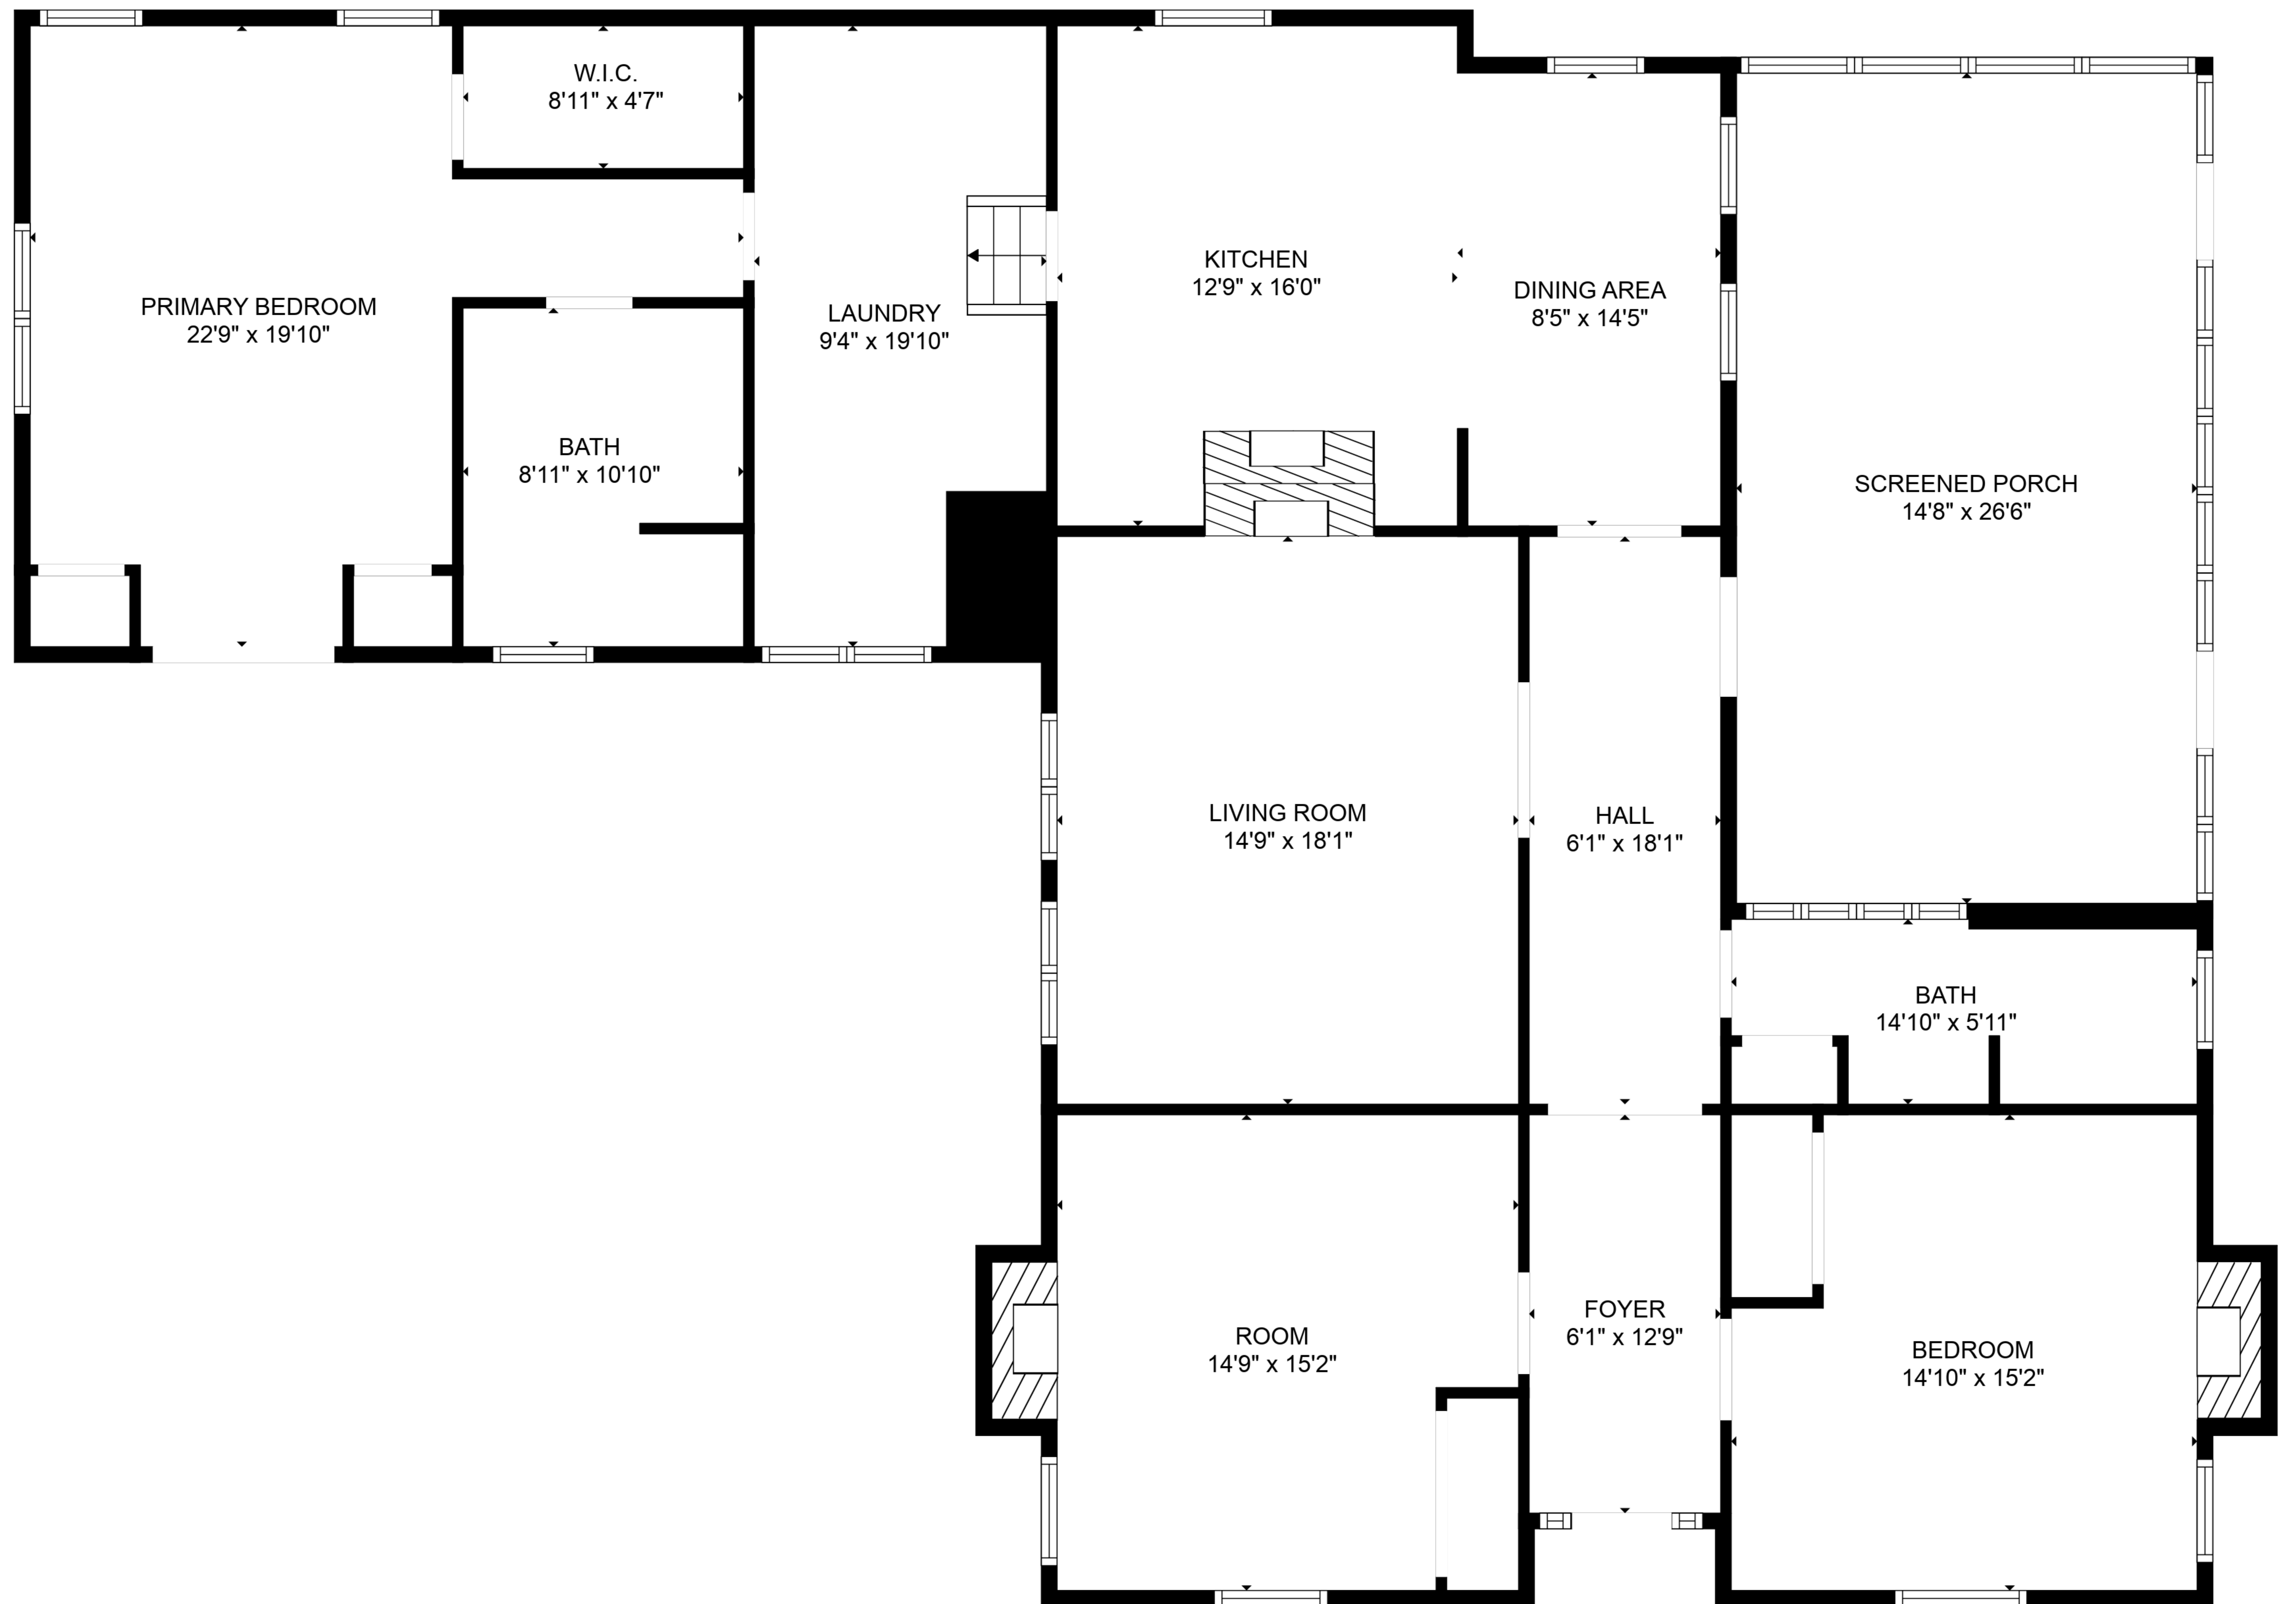

TOTAL: 2011 sq. ft

FLOOR 1: 2011 sq. ft

EXCLUDED AREAS: SCREENED PORCH: 390 sq. ft, FIREPLACE: 26 sq. ft

FLOOR PLAN CREATED BY CUBICASA APP. MEASUREMENTS DEEMED HIGHLY RELIABLE BUT NOT GUARANTEED.

TOTAL: 2011 sq. ft

FLOOR 1: 2011 sq. ft

EXCLUDED AREAS: SCREENED PORCH: 390 sq. ft, FIREPLACE: 26 sq. ft

FLOOR PLAN CREATED BY CUBICASA APP. MEASUREMENTS DEEMED HIGHLY RELIABLE BUT NOT GUARANTEED.