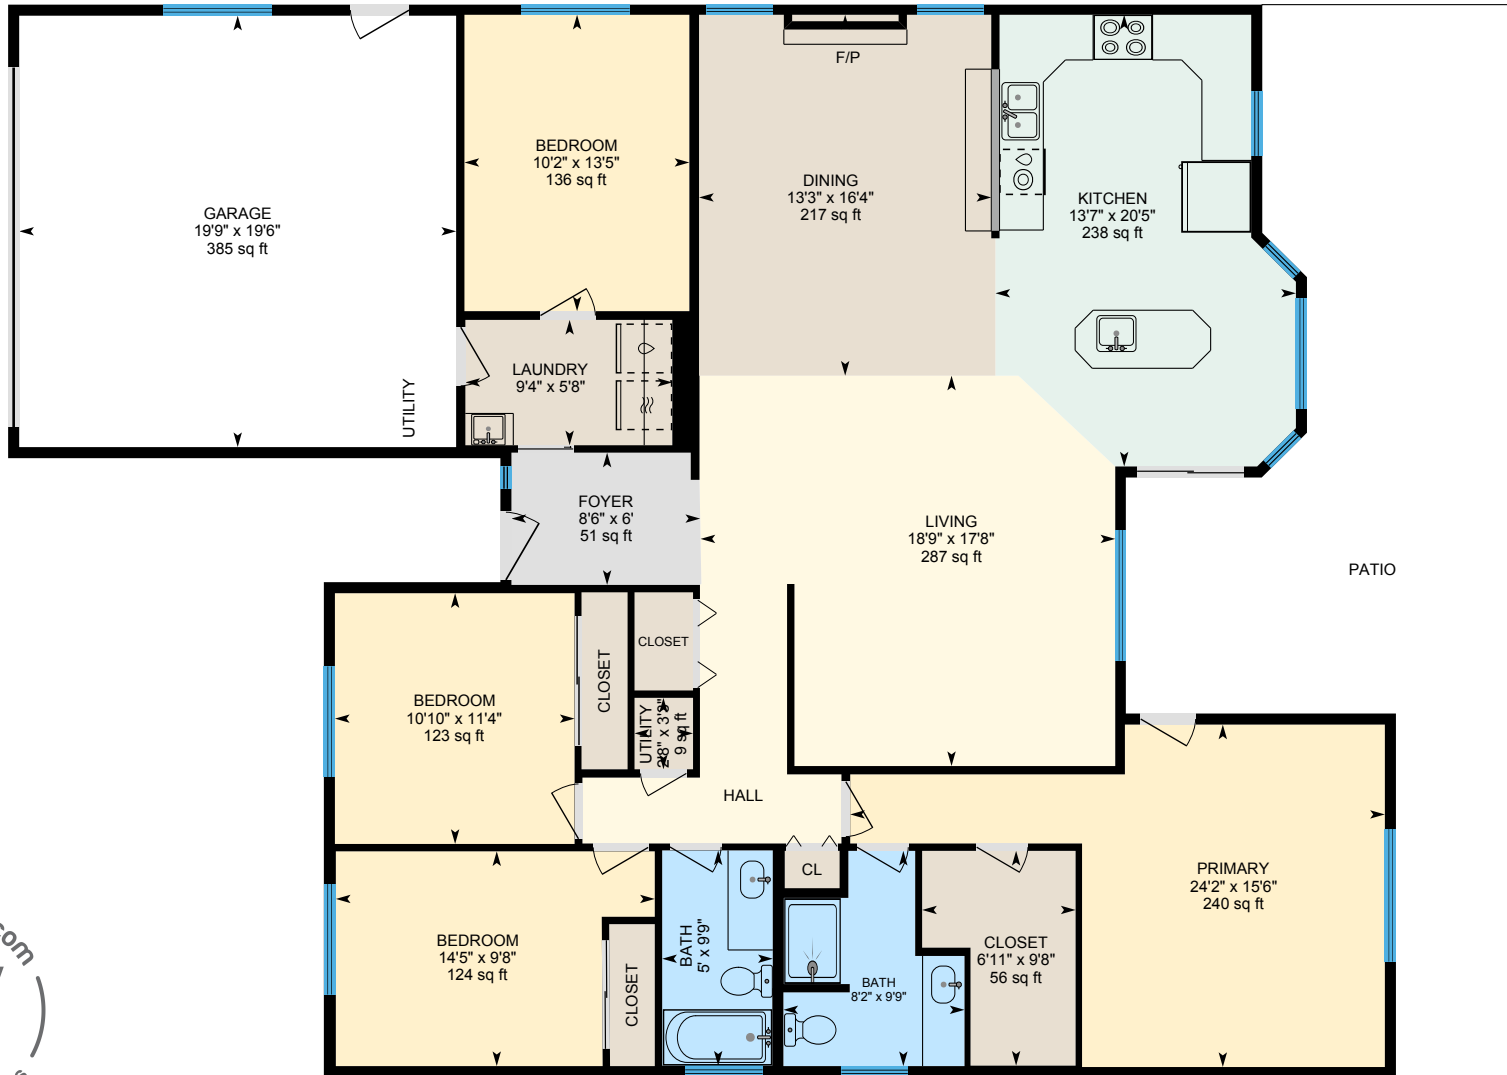

898 Rockford Way, Manteca, CA

Main Floor Finished Area 1942.27 sq ft
Unfinished Area 415.02 sq ft

PREPARED: 2024/08/27

White regions are excluded from total floor area in iGUIDE floor plans. All room dimensions and floor areas must be considered approximate and are subject to independent verification.