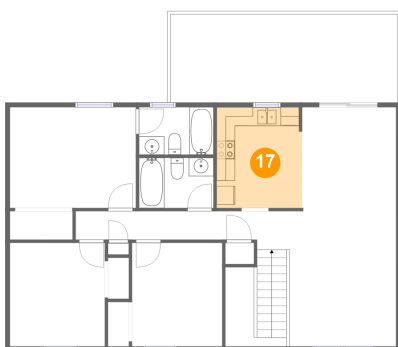

Dimensions: 6'7" x 8'6"
Area: 30 sq. ft
Counted as living area: No

Heated: No
Finished: No
Enclosed: No
Contiguous: Yes
Permitted: No
Wet space: No
Addition: No
Conversion: No

16 Floor 2 - Bedroom

Dimensions: 13'7" x 10'10"
Area: 147 sq. ft
Counted as living area: Yes

Heated: Yes
Finished: Yes
Enclosed: Yes
Contiguous: Yes
Permitted: Yes
Wet space: No
Addition: No
Conversion: No

17 Floor 2 - Kitchen

Dimensions: 9'3" x 10'10"
Area: 99 sq. ft
Counted as living area: Yes