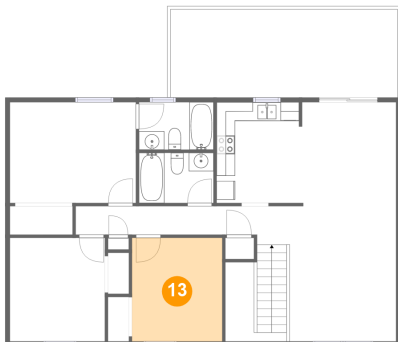

Heated: Yes
Finished: Yes
Enclosed: Yes
Contiguous: Yes
Permitted: Yes
Wet space: No
Addition: No
Conversion: No

**583 Hillview Drive, Roanoke, Roanoke County,
Virginia, United States, 24019**

12 Floor 2 - Outdoor

Dimensions: 24'6" x 9'6"
Area: 233 sq. ft
Counted as living area: No

Heated: No
Finished: Yes
Enclosed: No
Contiguous: Yes
Permitted: Yes
Wet space: No
Addition: No
Conversion: No

13 Floor 2 - Bedroom

Dimensions: 9'9" x 11'2"
Area: 108 sq. ft
Counted as living area: Yes

Heated: Yes
Finished: Yes
Enclosed: Yes
Contiguous: Yes
Permitted: Yes
Wet space: No
Addition: No
Conversion: No

14 Floor 2 - Living Room

Dimensions: 14'11" x 14'7"
Area: 218 sq. ft
Counted as living area: Yes