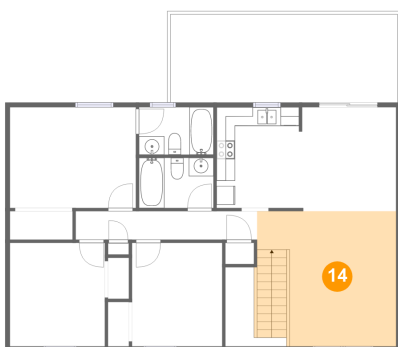

Dimensions: 24'6" x 9'6"
Area: 233 sq. ft
Counted as living area: No

Heated: No
Finished: Yes
Enclosed: No
Contiguous: Yes
Permitted: Yes
Wet space: No
Addition: No
Conversion: No

13 Floor 2 - Bedroom

Dimensions: 9'9" x 11'2"
Area: 108 sq. ft
Counted as living area: Yes

Heated: Yes
Finished: Yes
Enclosed: Yes
Contiguous: Yes
Permitted: Yes
Wet space: No
Addition: No
Conversion: No

14 Floor 2 - Living Room

Dimensions: 14'11" x 14'7"
Area: 218 sq. ft
Counted as living area: Yes