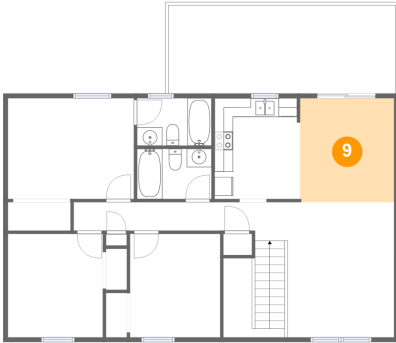

Heated: No
Finished: Yes
Enclosed: No
Contiguous: Yes
Permitted: Yes
Wet space: No
Addition: No
Conversion: No

583 Hillview Drive, Roanoke, Roanoke County, Virginia, United States, 24019

9 Floor 2 - Dining Room