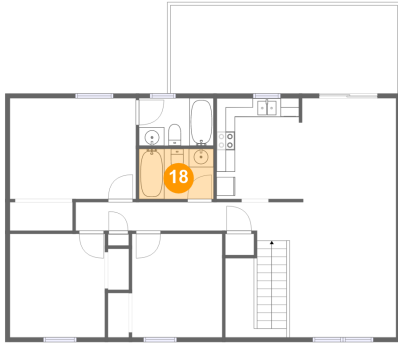

**583 Hillview Drive, Roanoke, Roanoke County,
Virginia, United States, 24019**

18 Floor 2 - Bath

Dimensions: 8'0" x 5'5"
Area: 43 sq. ft
Counted as living area: Yes

Heated: Yes
Finished: Yes
Enclosed: Yes
Contiguous: Yes
Permitted: Yes
Wet space: Yes
Addition: No
Conversion: No