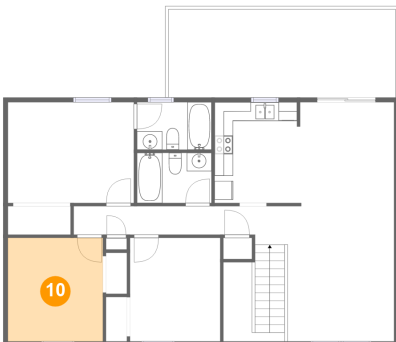

Heated: No
Finished: Yes
Enclosed: No
Contiguous: Yes
Permitted: Yes
Wet space: No
Addition: No
Conversion: No

583 Hillview Drive, Roanoke, Roanoke County, Virginia, United States, 24019

9 Floor 2 - Dining Room

Dimensions: 10'2" x 11'2"
Area: 113 sq. ft
Counted as living area: Yes

Heated: Yes
Finished: Yes
Enclosed: Yes
Contiguous: Yes
Permitted: Yes
Wet space: No
Addition: No
Conversion: No

10 Floor 2 - Bedroom