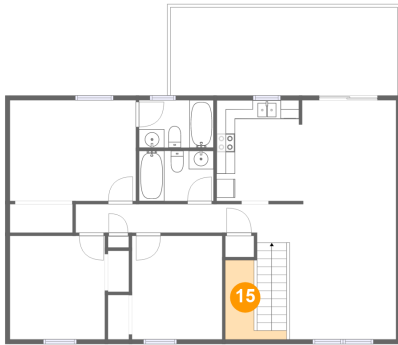

Heated: Yes
Finished: Yes
Enclosed: Yes
Contiguous: Yes
Permitted: Yes
Wet space: No
Addition: No
Conversion: No

14 Floor 2 - Living Room

Dimensions: 14'11" x 14'7"
Area: 218 sq. ft
Counted as living area: Yes

Heated: Yes
Finished: Yes
Enclosed: Yes
Contiguous: Yes
Permitted: Yes
Wet space: No
Addition: No
Conversion: No

583 Hillview Drive, Roanoke, Roanoke County, Virginia, United States, 24019

15 Floor 2 - Open To Below