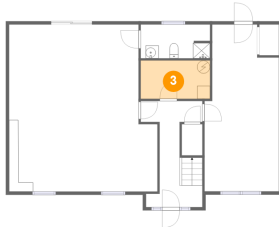

583 Hillview Drive, Roanoke, Roanoke County, Virginia, United States, 24019

3 Floor 1 - Room

Dimensions: 10'8" x 5'11"
Area: 63 sq. ft
Counted as living area: No

Heated: No
Finished: No
Enclosed: Yes
Contiguous: Yes
Permitted: Yes
Wet space: No
Addition: No
Conversion: No