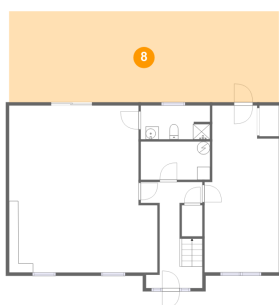

8 Floor 1 - Outdoor

Dimensions: 41'7" x 14'0"
Area: 584 sq. ft
Counted as living area: No

Heated: No
Finished: Yes
Enclosed: No
Contiguous: Yes
Permitted: Yes
Wet space: No
Addition: No
Conversion: No