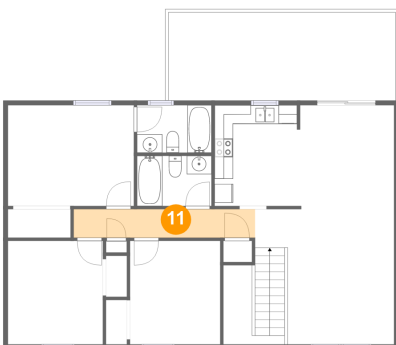

Dimensions: 10'2" x 11'2"
Area: 113 sq. ft
Counted as living area: Yes

Heated: Yes
Finished: Yes
Enclosed: Yes
Contiguous: Yes
Permitted: Yes
Wet space: No
Addition: No
Conversion: No

10 Floor 2 - Bedroom

Dimensions: 10'3" x 11'2"
Area: 114 sq. ft
Counted as living area: Yes

Heated: Yes
Finished: Yes
Enclosed: Yes
Contiguous: Yes
Permitted: Yes
Wet space: No
Addition: No
Conversion: No

11 Floor 2 - Hall

Dimensions: 19'7" x 3'1"
Area: 60 sq. ft
Counted as living area: Yes