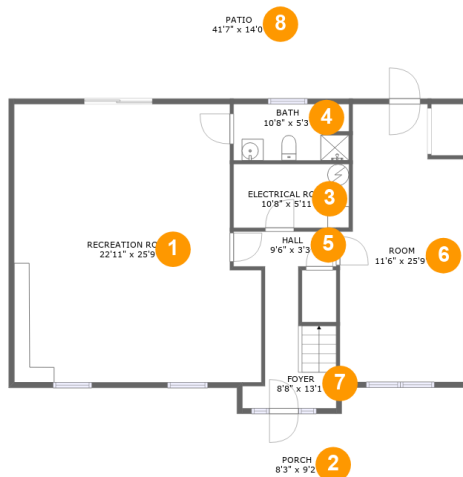

 **3,196** Total sqft

583 Hillview Drive, Roanoke, Roanoke County, Virginia, United States, 24019

Room dimensions

Floor 1

Total sqft: 1823 Living area: 1100

#		Dimensions	sqft	Counted as living area
1	Recreation Room	22'11" x 25'9"	545 sq. ft	Yes
2	Outdoor	8'3" x 9'2"	76 sq. ft	No
3	Room	10'8" x 5'11"	63 sq. ft	No
4	Bath	10'8" x 5'3"	55 sq. ft	Yes
5	Hall	9'6" x 3'3"	31 sq. ft	Yes
6	Room	11'6" x 25'9"	264 sq. ft	Yes
7	Entry	8'8" x 13'1"	72 sq. ft	Yes
8	Outdoor	41'7" x 14'0"	584 sq. ft	No

583 Hillview Drive, Roanoke, Roanoke County, Virginia, United States, 24019

Room dimensions

Floor 2

Total sqft: 1373 Living area: 1107

#		Dimensions	sqft	Counted as living area
9	Dining Room	10'2" x 11'2"	113 sq. ft	Yes
10	Bedroom	10'3" x 11'2"	114 sq. ft	Yes
11	Hall	19'7" x 3'1"	60 sq. ft	Yes
12	Outdoor	24'6" x 9'6"	233 sq. ft	No
13	Bedroom	9'9" x 11'2"	108 sq. ft	Yes
14	Living Room	14'11" x 14'7"	218 sq. ft	Yes
15	Open To Below	6'7" x 8'6"	30 sq. ft	No
16	Bedroom	13'7" x 10'10"	147 sq. ft	Yes
17	Kitchen	9'3" x 10'10"	99 sq. ft	Yes
18	Bath	8'0" x 5'5"	43 sq. ft	Yes
19	Bath	8'0" x 5'1"	41 sq. ft	Yes

583 Hillview Drive, Roanoke, Roanoke County, Virginia, United States, 24019

1 Floor 1 - Recreation Room

Dimensions: 22'11" x 25'9"
Area: 545 sq. ft
Counted as living area: Yes

Heated: Yes
Finished: Yes
Enclosed: Yes
Contiguous: Yes
Permitted: Yes
Wet space: No
Addition: No
Conversion: No