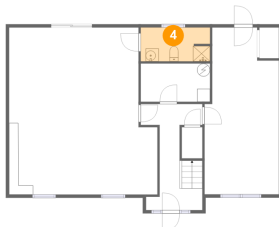

4 Floor 1 - Bath

Dimensions: 10'8" x 5'3"
Area: 55 sq. ft
Counted as living area: Yes

Heated: Yes
Finished: Yes
Enclosed: Yes
Contiguous: Yes
Permitted: Yes
Wet space: Yes
Addition: No
Conversion: No