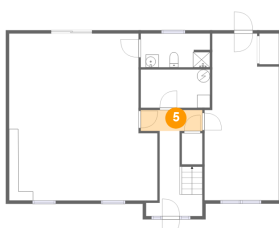

5 Floor 1 - Hall

Dimensions: 9'6" x 3'3"
Area: 31 sq. ft
Counted as living area: Yes

Heated: Yes
Finished: Yes
Enclosed: Yes
Contiguous: Yes
Permitted: Yes
Wet space: No
Addition: No
Conversion: No