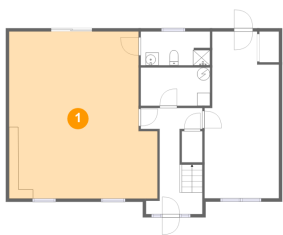

 **3,196** Total sqft

583 Hillview Drive, Roanoke, Roanoke County, Virginia, United States, 24019

Room dimensions

Floor 1

Total sqft: 1823 Living area: 1100

#		Dimensions	sqft	Counted as living area
1	Recreation Room	22'11" x 25'9"	545 sq. ft	Yes
2	Outdoor	8'3" x 9'2"	76 sq. ft	No
3	Room	10'8" x 5'11"	63 sq. ft	No
4	Bath	10'8" x 5'3"	55 sq. ft	Yes
5	Hall	9'6" x 3'3"	31 sq. ft	Yes
6	Room	11'6" x 25'9"	264 sq. ft	Yes
7	Entry	8'8" x 13'1"	72 sq. ft	Yes
8	Outdoor	41'7" x 14'0"	584 sq. ft	No

583 Hillview Drive, Roanoke, Roanoke County, Virginia, United States, 24019

Room dimensions

Floor 2

Total sqft: 1373 Living area: 1107

#		Dimensions	sqft	Counted as living area
9	Dining Room	10'2" x 11'2"	113 sq. ft	Yes
10	Bedroom	10'3" x 11'2"	114 sq. ft	Yes
11	Hall	19'7" x 3'1"	60 sq. ft	Yes
12	Outdoor	24'6" x 9'6"	233 sq. ft	No
13	Bedroom	9'9" x 11'2"	108 sq. ft	Yes
14	Living Room	14'11" x 14'7"	218 sq. ft	Yes
15	Open To Below	6'7" x 8'6"	30 sq. ft	No
16	Bedroom	13'7" x 10'10"	147 sq. ft	Yes
17	Kitchen	9'3" x 10'10"	99 sq. ft	Yes
18	Bath	8'0" x 5'5"	43 sq. ft	Yes
19	Bath	8'0" x 5'1"	41 sq. ft	Yes

583 Hillview Drive, Roanoke, Roanoke County, Virginia, United States, 24019

1 Floor 1 - Recreation Room

Dimensions: 22'11" x 25'9"
Area: 545 sq. ft
Counted as living area: Yes

Heated: Yes
Finished: Yes
Enclosed: Yes
Contiguous: Yes
Permitted: Yes
Wet space: No
Addition: No
Conversion: No