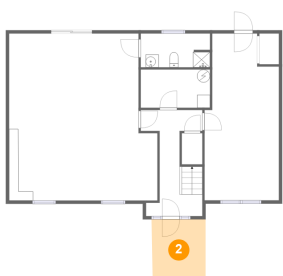

583 Hillview Drive, Roanoke, Roanoke County, Virginia, United States, 24019

Room dimensions

Floor 2

Total sqft: 1373 Living area: 1107

#		Dimensions	sqft	Counted as living area
9	Dining Room	10'2" x 11'2"	113 sq. ft	Yes
10	Bedroom	10'3" x 11'2"	114 sq. ft	Yes
11	Hall	19'7" x 3'1"	60 sq. ft	Yes
12	Outdoor	24'6" x 9'6"	233 sq. ft	No
13	Bedroom	9'9" x 11'2"	108 sq. ft	Yes
14	Living Room	14'11" x 14'7"	218 sq. ft	Yes
15	Open To Below	6'7" x 8'6"	30 sq. ft	No
16	Bedroom	13'7" x 10'10"	147 sq. ft	Yes
17	Kitchen	9'3" x 10'10"	99 sq. ft	Yes
18	Bath	8'0" x 5'5"	43 sq. ft	Yes
19	Bath	8'0" x 5'1"	41 sq. ft	Yes

583 Hillview Drive, Roanoke, Roanoke County, Virginia, United States, 24019

1 Floor 1 - Recreation Room

Dimensions: 22'11" x 25'9"
Area: 545 sq. ft
Counted as living area: Yes

Heated: Yes
Finished: Yes
Enclosed: Yes
Contiguous: Yes
Permitted: Yes
Wet space: No
Addition: No
Conversion: No

2 Floor 1 - Outdoor

Dimensions: 8'3" x 9'2"
Area: 76 sq. ft
Counted as living area: No

Heated: No
Finished: Yes
Enclosed: No
Contiguous: Yes
Permitted: Yes
Wet space: No
Addition: No
Conversion: No

583 Hillview Drive, Roanoke, Roanoke County, Virginia, United States, 24019