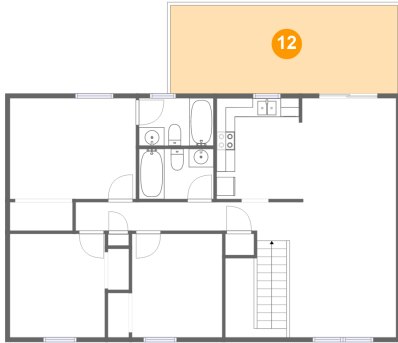

**583 Hillview Drive, Roanoke, Roanoke County,
Virginia, United States, 24019**

12 Floor 2 - Outdoor

Dimensions: 24'6" x 9'6"
Area: 233 sq. ft
Counted as living area: No

Heated: No
Finished: Yes
Enclosed: No
Contiguous: Yes
Permitted: Yes
Wet space: No
Addition: No
Conversion: No