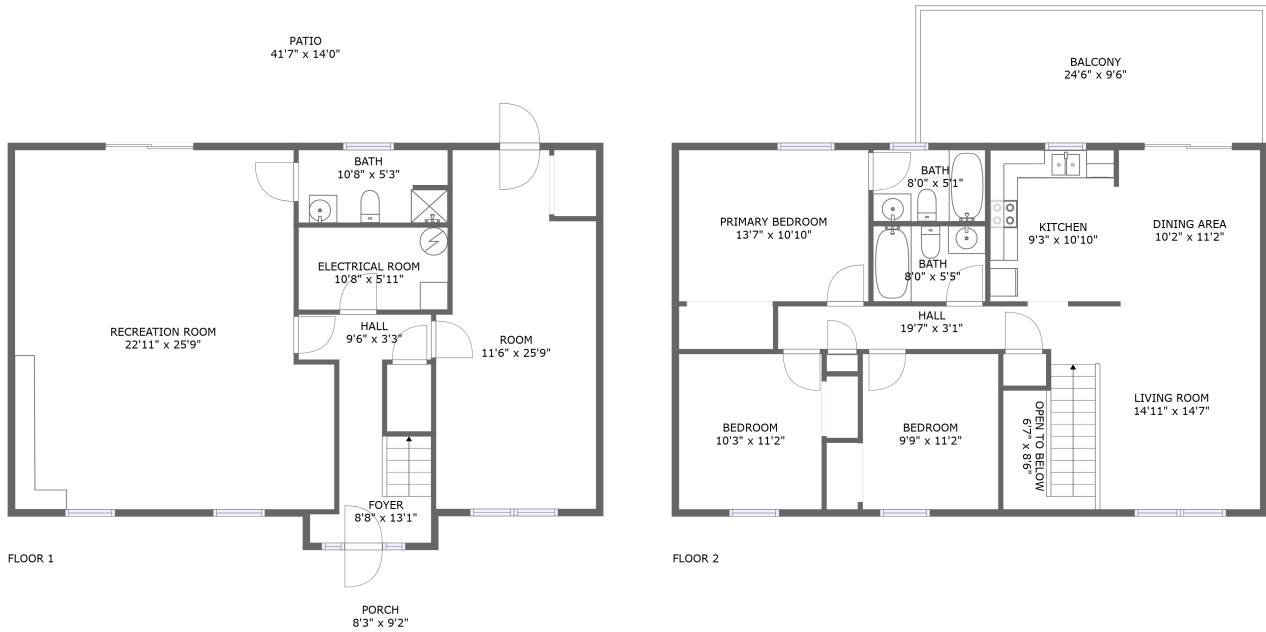

583 Hillview Drive, Roanoke, Roanoke County, Virginia, United States, 24019

Property summary

0 Garages

3 Bedrooms

3 Bathrooms

0 Half baths

2 Floors

2,207 Gross living area sqft

3,196 Total sqft