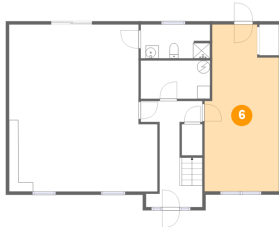

**583 Hillview Drive, Roanoke, Roanoke County,
Virginia, United States, 24019**

6 Floor 1 - Room

Dimensions: 11'6" x 25'9"
Area: 264 sq. ft
Counted as living area: Yes

Heated: Yes
Finished: Yes
Enclosed: Yes
Contiguous: Yes
Permitted: Yes
Wet space: No
Addition: No
Conversion: No