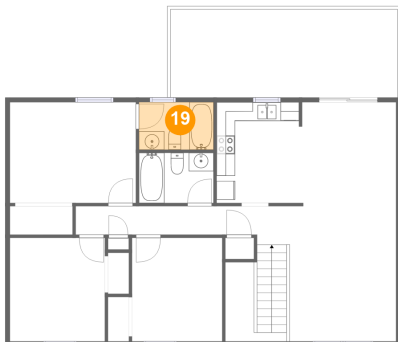

19 Floor 2 - Bath

Dimensions: 8'0" x 5'1"
Area: 41 sq. ft
Counted as living area: Yes

Heated: Yes
Finished: Yes
Enclosed: Yes
Contiguous: Yes
Permitted: Yes
Wet space: Yes
Addition: No
Conversion: No