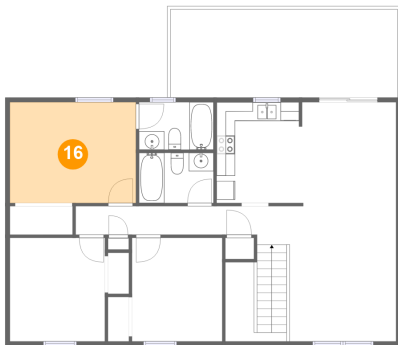

Heated: Yes
Finished: Yes
Enclosed: Yes
Contiguous: Yes
Permitted: Yes
Wet space: No
Addition: No
Conversion: No

14 Floor 2 - Living Room

Dimensions: 14'11" x 14'7"
Area: 218 sq. ft
Counted as living area: Yes

Heated: Yes
Finished: Yes
Enclosed: Yes
Contiguous: Yes
Permitted: Yes
Wet space: No
Addition: No
Conversion: No

583 Hillview Drive, Roanoke, Roanoke County, Virginia, United States, 24019

15 Floor 2 - Open To Below

Dimensions: 6'7" x 8'6"
Area: 30 sq. ft
Counted as living area: No

Heated: No
Finished: No
Enclosed: No
Contiguous: Yes
Permitted: No
Wet space: No
Addition: No
Conversion: No

16 Floor 2 - Bedroom

Dimensions: 13'7" x 10'10"
Area: 147 sq. ft
Counted as living area: Yes

Heated: Yes
Finished: Yes
Enclosed: Yes
Contiguous: Yes
Permitted: Yes
Wet space: No
Addition: No
Conversion: No

17 Floor 2 - Kitchen

Dimensions: 9'3" x 10'10"
Area: 99 sq. ft
Counted as living area: Yes