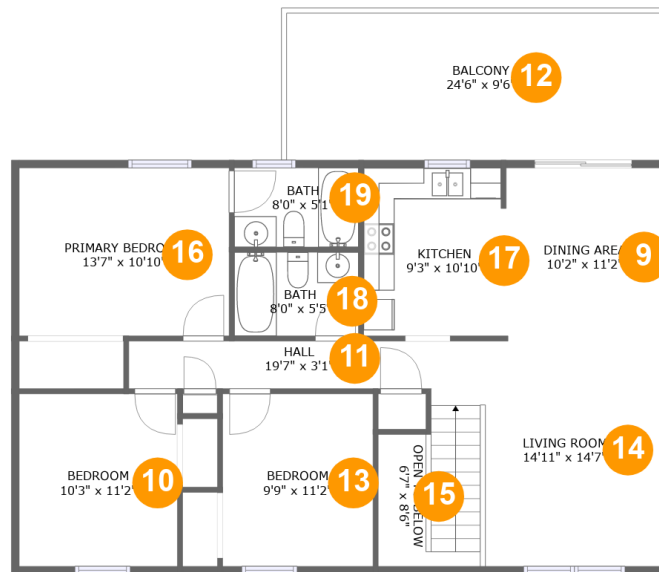

 **3,196** Total sqft

583 Hillview Drive, Roanoke, Roanoke County, Virginia, United States, 24019

Room dimensions

Floor 1

Total sqft: 1823 Living area: 1100

#		Dimensions	sqft	Counted as living area
1	Recreation Room	22'11" x 25'9"	545 sq. ft	Yes
2	Outdoor	8'3" x 9'2"	76 sq. ft	No
3	Room	10'8" x 5'11"	63 sq. ft	No
4	Bath	10'8" x 5'3"	55 sq. ft	Yes
5	Hall	9'6" x 3'3"	31 sq. ft	Yes
6	Room	11'6" x 25'9"	264 sq. ft	Yes
7	Entry	8'8" x 13'1"	72 sq. ft	Yes
8	Outdoor	41'7" x 14'0"	584 sq. ft	No

583 Hillview Drive, Roanoke, Roanoke County, Virginia, United States, 24019

Room dimensions

Floor 2

Total sqft: 1373 Living area: 1107

#		Dimensions	sqft	Counted as living area
9	Dining Room	10'2" x 11'2"	113 sq. ft	Yes
10	Bedroom	10'3" x 11'2"	114 sq. ft	Yes
11	Hall	19'7" x 3'1"	60 sq. ft	Yes
12	Outdoor	24'6" x 9'6"	233 sq. ft	No
13	Bedroom	9'9" x 11'2"	108 sq. ft	Yes
14	Living Room	14'11" x 14'7"	218 sq. ft	Yes
15	Open To Below	6'7" x 8'6"	30 sq. ft	No
16	Bedroom	13'7" x 10'10"	147 sq. ft	Yes
17	Kitchen	9'3" x 10'10"	99 sq. ft	Yes
18	Bath	8'0" x 5'5"	43 sq. ft	Yes
19	Bath	8'0" x 5'1"	41 sq. ft	Yes

583 Hillview Drive, Roanoke, Roanoke County, Virginia, United States, 24019

1 Floor 1 - Recreation Room

Dimensions: 22'11" x 25'9"
Area: 545 sq. ft
Counted as living area: Yes

Heated: Yes
Finished: Yes
Enclosed: Yes
Contiguous: Yes
Permitted: Yes
Wet space: No
Addition: No
Conversion: No

2 Floor 1 - Outdoor

Dimensions: 8'3" x 9'2"
Area: 76 sq. ft
Counted as living area: No

Heated: No
Finished: Yes
Enclosed: No
Contiguous: Yes
Permitted: Yes
Wet space: No
Addition: No
Conversion: No

583 Hillview Drive, Roanoke, Roanoke County, Virginia, United States, 24019