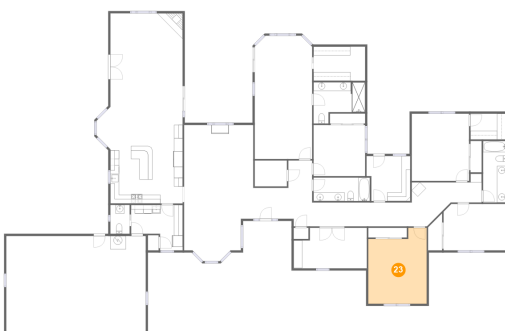

23 Floor 1 - Bedroom

Dimensions: 13'5" x 17'5"
Area: 211 sq. ft
Counted as Living Area: Yes

Heated: Yes
Finished: Yes
Enclosed: Yes
Contiguous: Yes
Permitted: Yes
Wet Space: No
Addition: No
Conversion: No