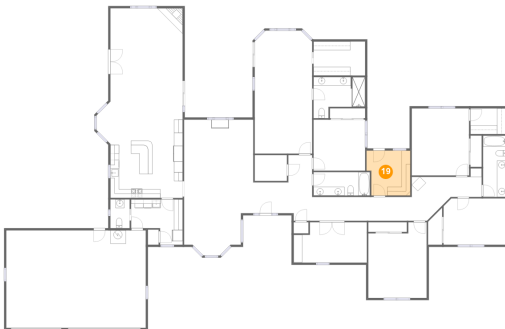

19 Floor 1 - Mud Room

Dimensions: 8'11" x 10'4"
Area: 98 sq. ft
Counted as Living Area:
Yes

Heated: Yes
Finished: Yes
Enclosed: Yes
Contiguous:
Yes
Permitted: Yes
Wet Space: No
Addition: No
Conversion: No