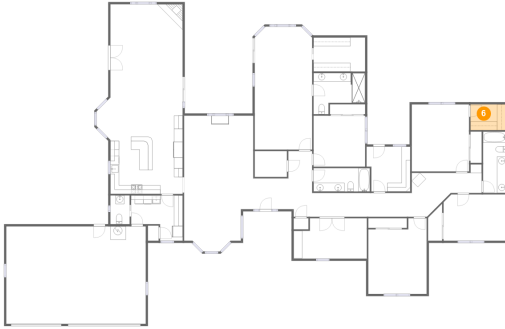

4385 Kapalua Drive, Orcutt, Santa Barbara County, California, United States, 93455

6 Floor 1 - W.i.c.

Dimensions: 8'1" x 5'11"
Area: 48 sq. ft
Counted as Living Area:
Yes

Heated: Yes
Finished: Yes
Enclosed: Yes
Contiguous:
Yes
Permitted: Yes
Wet Space: No
Addition: No
Conversion: No