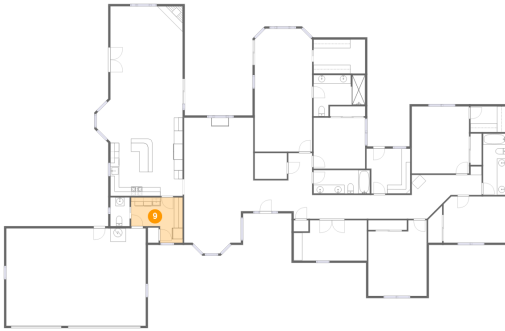

4385 Kapalua Drive, Orcutt, Santa Barbara County, California, United States, 93455

9 Floor 1 - Laundry

Dimensions: 11'11" x 10'5"
Area: 98 sq. ft
Counted as Living Area:
Yes

Heated: Yes
Finished: Yes
Enclosed: Yes
Contiguous:
Yes
Permitted: Yes
Wet Space: No
Addition: No
Conversion: No