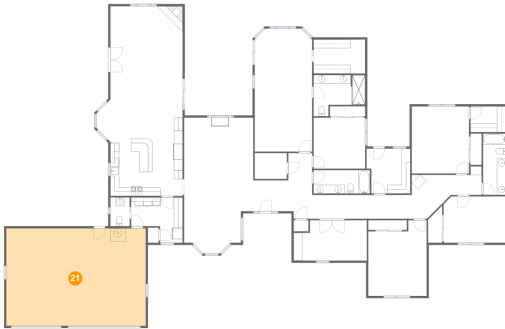

4385 Kapalua Drive, Orcutt, Santa Barbara County, California, United States, 93455

21 Floor 1 - Garage

Dimensions: 32'1" x 22'5"
Area: 721 sq. ft
Counted as Living Area: No

Heated: No
Finished: No
Enclosed: Yes
Contiguous: Yes
Permitted: Yes
Wet Space: No
Addition: No
Conversion: No