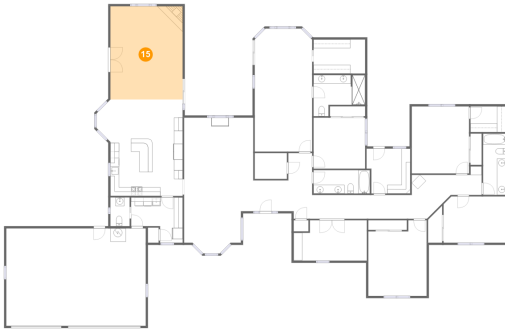

4385 Kapalua Drive, Orcutt, Santa Barbara County, California, United States, 93455

15 Floor 1 - Family Room

Dimensions: 16'7" x 21'5"
Area: 357 sq. ft
Counted as Living Area:
Yes

Heated: Yes
Finished: Yes
Enclosed: Yes
Contiguous:
Yes
Permitted: Yes
Wet Space: No
Addition: No
Conversion: No