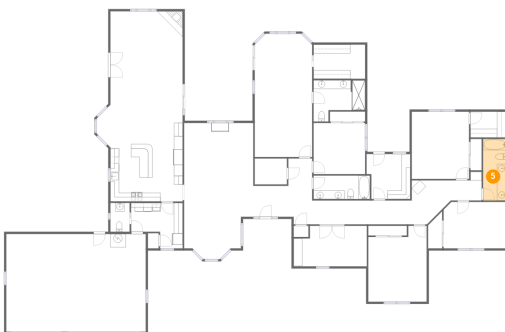

5 Floor 1 - Bath

Dimensions: 5'3" x 14'1"
Area: 74 sq. ft
Counted as Living Area:
Yes

Heated: Yes
Finished: Yes
Enclosed: Yes
Contiguous:
Yes
Permitted: Yes
Wet Space: Yes
Addition: No
Conversion: No