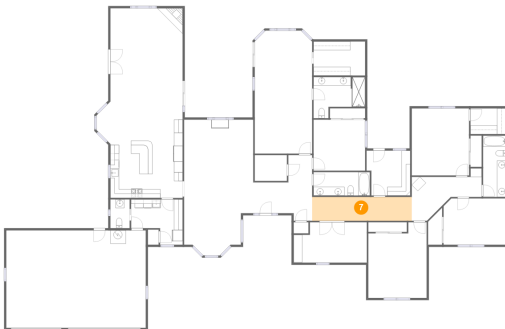

Dimensions: 5'3" x 14'1"
Area: 74 sq. ft
Counted as Living Area:
Yes

Heated: Yes
Finished: Yes
Enclosed: Yes
Contiguous:
Yes
Permitted: Yes
Wet Space: Yes
Addition: No
Conversion: No

4385 Kapalua Drive, Orcutt, Santa Barbara County, California, United States, 93455

6 Floor 1 - W.i.c.

Dimensions: 8'1" x 5'11"
Area: 48 sq. ft
Counted as Living Area:
Yes

Heated: Yes
Finished: Yes
Enclosed: Yes
Contiguous:
Yes
Permitted: Yes
Wet Space: No
Addition: No
Conversion: No

7 Floor 1 - Hall