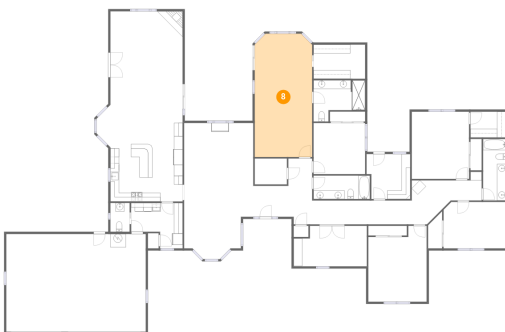

8 Floor 1 - Primary Bedroom

Dimensions: 13'2" x 28'3"
Area: 368 sq. ft
Counted as Living Area:
Yes

Heated: Yes
Finished: Yes
Enclosed: Yes
Contiguous:
Yes
Permitted: Yes
Wet Space: No
Addition: No
Conversion: No