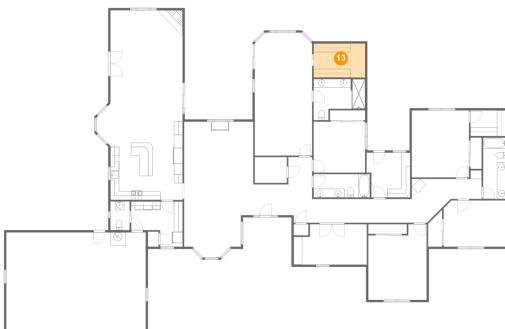

4385 Kapalua Drive, Orcutt, Santa Barbara County, California, United States, 93455

12 Floor 1 - Bedroom

Dimensions: 16'10" x 9'4"
Area: 146 sq. ft
Counted as Living Area:
Yes

Heated: Yes
Finished: Yes
Enclosed: Yes
Contiguous:
Yes
Permitted: Yes
Wet Space: No
Addition: No
Conversion: No

13 Floor 1 - W.i.c.

Dimensions: 11'10" x 7'10"
Area: 93 sq. ft
Counted as Living Area:
Yes

Heated: Yes
Finished: Yes
Enclosed: Yes
Contiguous:
Yes
Permitted: Yes
Wet Space: No
Addition: No
Conversion: No