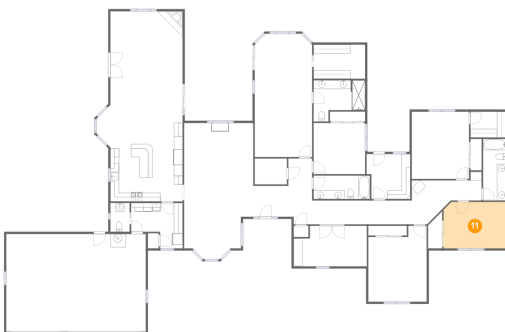

11 Floor 1 - Bedroom

Dimensions: 14'4" x 10'7"
Area: 151 sq. ft
Counted as Living Area:
Yes

Heated: Yes
Finished: Yes
Enclosed: Yes
Contiguous:
Yes
Permitted: Yes
Wet Space: No
Addition: No
Conversion: No