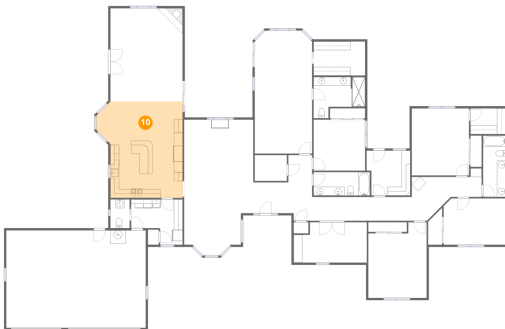

10 Floor 1 - Eat-in Kitchen

Dimensions: 19'10" x 22'2"
Area: 390 sq. ft
Counted as Living Area:
Yes

Heated: Yes
Finished: Yes
Enclosed: Yes
Contiguous:
Yes
Permitted: Yes
Wet Space: No
Addition: No
Conversion: No