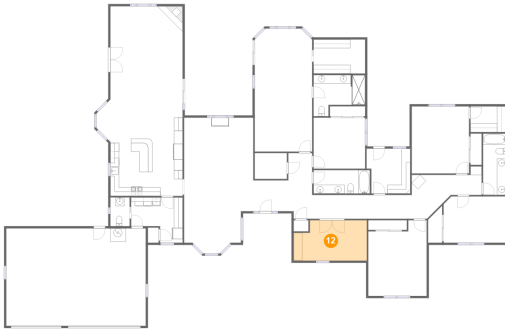

11 Floor 1 - Bedroom

Dimensions: 14'4" x 10'7"
Area: 151 sq. ft
Counted as Living Area:
Yes

Heated: Yes
Finished: Yes
Enclosed: Yes
Contiguous:
Yes
Permitted: Yes
Wet Space: No
Addition: No
Conversion: No

4385 Kapalua Drive, Orcutt, Santa Barbara County, California, United States, 93455

12 Floor 1 - Bedroom

Dimensions: 16'10" x 9'4"
Area: 146 sq. ft
Counted as Living Area:
Yes

Heated: Yes
Finished: Yes
Enclosed: Yes
Contiguous:
Yes
Permitted: Yes
Wet Space: No
Addition: No
Conversion: No