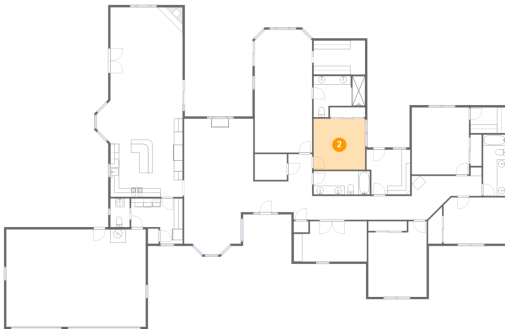

**4385 Kapalua Drive, Orcutt, Santa Barbara
County, California, United States, 93455**

#	Room name	Dimensions	Area (sqft)	Counted as Living Area
12	Bedroom	16'10" x 9'4"	146 sq. ft	Yes
13	W.i.c.	11'10" x 7'10"	93 sq. ft	Yes
14	Bedroom	13'2" x 15'5"	203 sq. ft	Yes
15	Family Room	16'7" x 21'5"	357 sq. ft	Yes
16	Bath	13'0" x 5'5"	70 sq. ft	Yes
17	Living Room	15'11" x 31'3"	433 sq. ft	Yes
18	Closet	7'5" x 5'11"	44 sq. ft	Yes
19	Mud Room	8'11" x 10'4"	98 sq. ft	Yes
20	Bath	11'10" x 9'6"	90 sq. ft	Yes
21	Garage	32'1" x 22'5"	721 sq. ft	No
22	Foyer	16'5" x 8'10"	124 sq. ft	Yes
23	Bedroom	13'5" x 17'5"	211 sq. ft	Yes

4385 Kapalua Drive, Orcutt, Santa Barbara County, California, United States, 93455

1 Floor 1 - Half Bath

Dimensions: 4'5" x 6'7"
Area: 29 sq. ft
Counted as Living Area:
Yes

Heated: Yes
Finished: Yes
Enclosed: Yes
Contiguous:
Yes
Permitted: Yes
Wet Space: Yes
Addition: No
Conversion: No

2 Floor 1 - Bedroom

Dimensions: 11'10" x 11'9"
Area: 139 sq. ft
Counted as Living Area:
Yes

Heated: Yes
Finished: Yes
Enclosed: Yes
Contiguous:
Yes
Permitted: Yes
Wet Space: No
Addition: No
Conversion: No

4385 Kapalua Drive, Orcutt, Santa Barbara County, California, United States, 93455

3 Floor 1 - Hall

Dimensions: 5'6" x 6'4"
Area: 34 sq. ft
Counted as Living Area:
Yes

Heated: Yes
Finished: Yes
Enclosed: Yes
Contiguous:
Yes
Permitted: Yes
Wet Space: No
Addition: No
Conversion: No