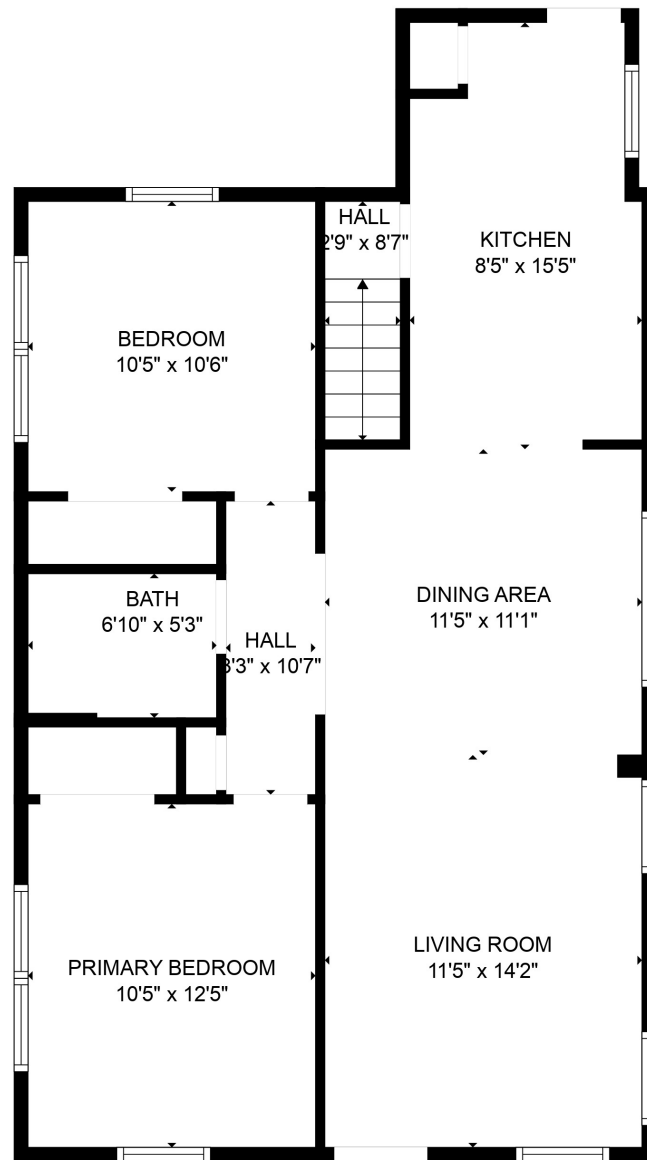

FLOOR 1

FLOOR 2

Total scanned area: 1576 sq. ft

Total scanned area: 1576 sq. ft

MEASUREMENTS ARE CALCULATED BY CUBICASA TECHNOLOGY. DEEMED HIGHLY RELIABLE BUT NOT GUARANTEED.

Total scanned area: 1576 sq. ft

MEASUREMENTS ARE CALCULATED BY CUBICASA TECHNOLOGY. DEEMED HIGHLY RELIABLE BUT NOT GUARANTEED.