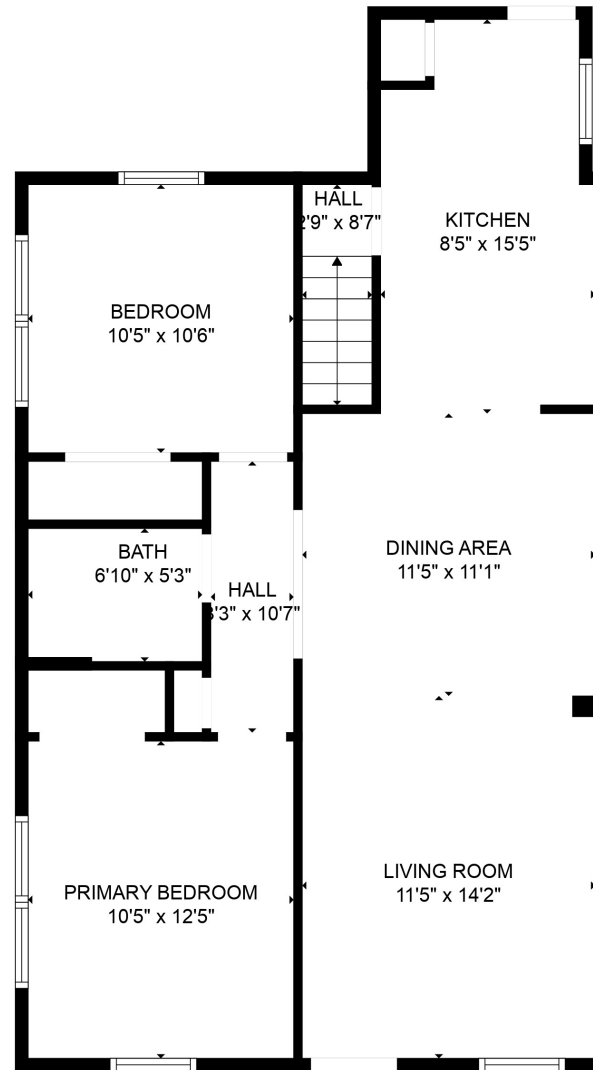

FLOOR 1

FLOOR 2

Total scanned area: 1576 sq. ft

Total scanned area: 1576 sq. ft

MEASUREMENTS ARE CALCULATED BY CUBICASA TECHNOLOGY. DEEMED HIGHLY RELIABLE BUT NOT GUARANTEED.

Total scanned area: 1576 sq. ft