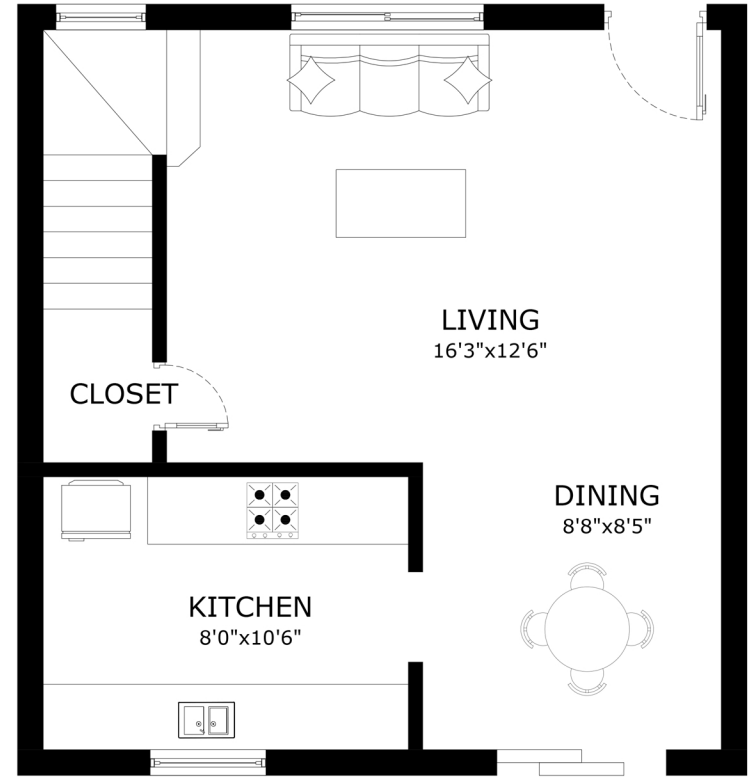

ADDRESS: 13710 Bancroft Ave San Leandro CA 94578 United States.

FIRST FLOOR

SECOND FLOOR