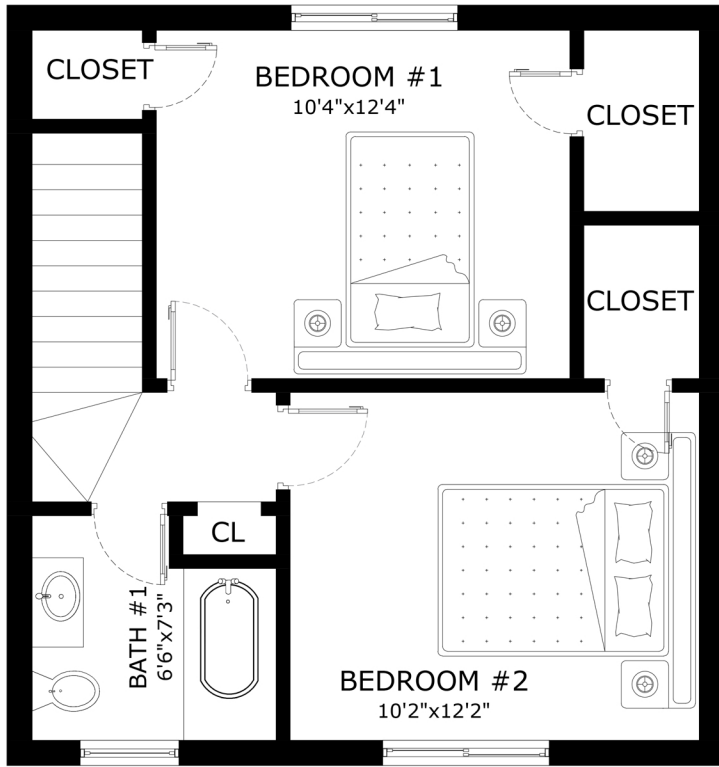

ADDRESS: 13710 Bancroft Ave San Leandro CA 94578 United States.

FIRST FLOOR

SECOND FLOOR