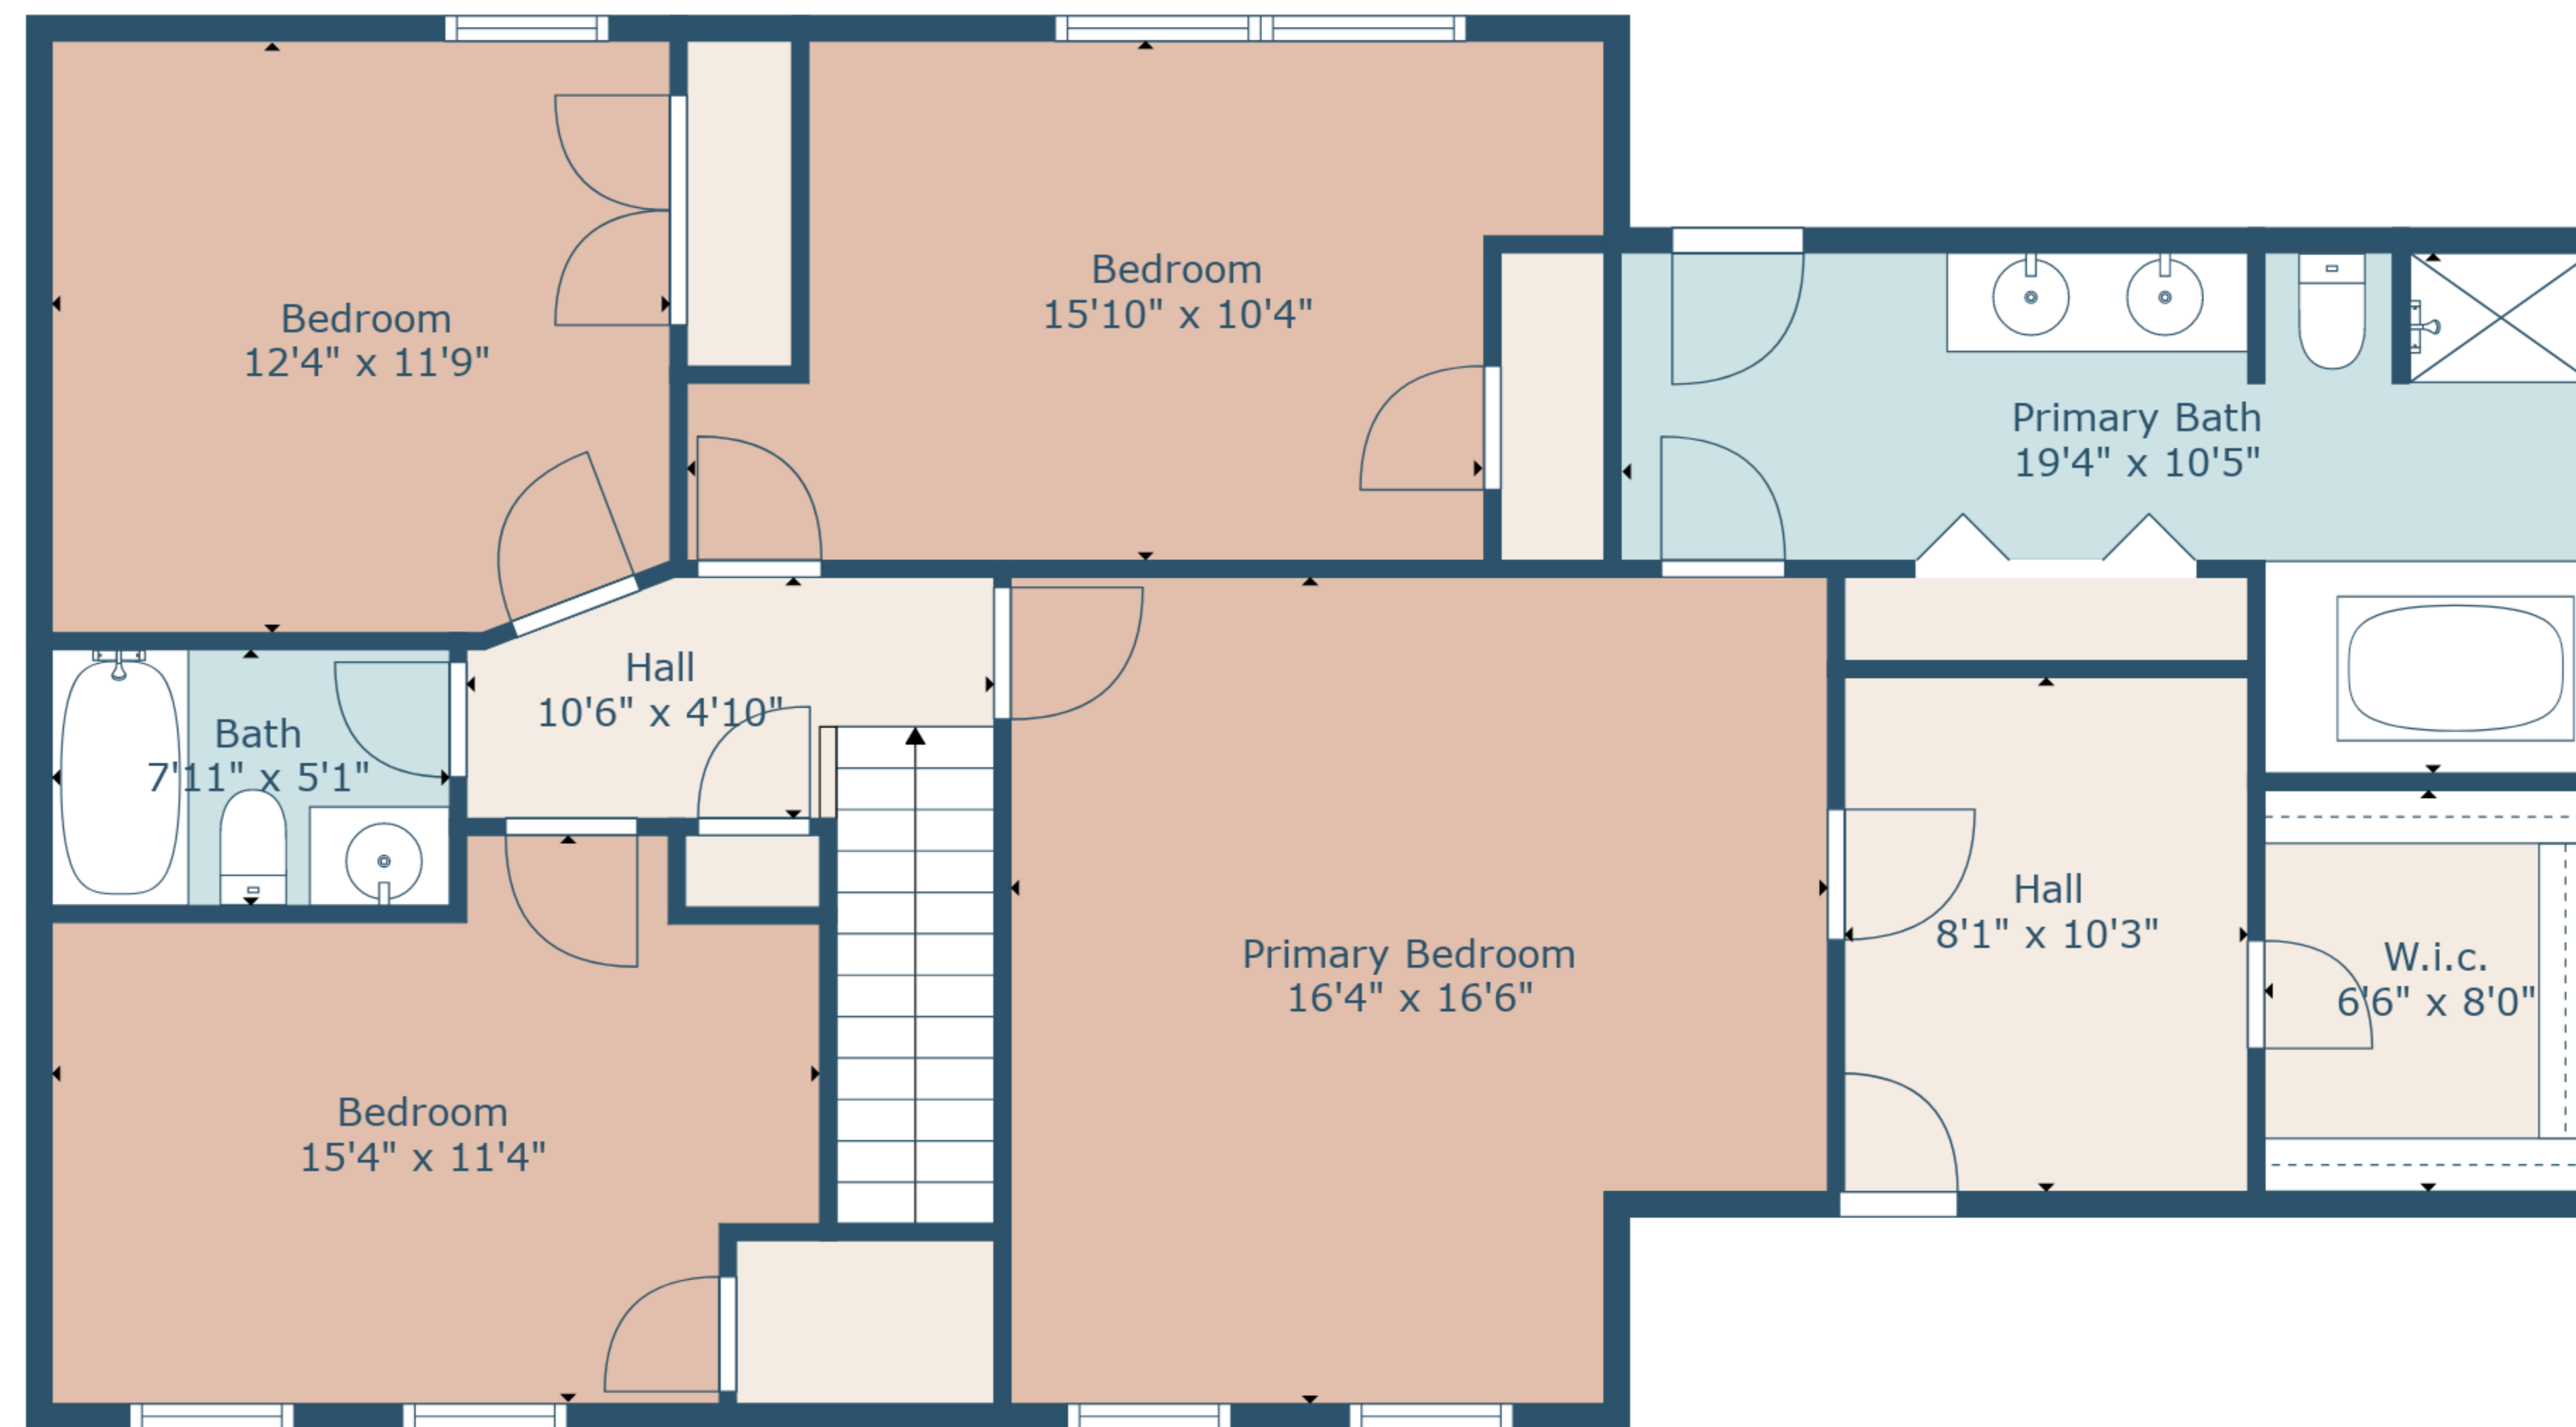

**TOTAL: 2203 sq. ft**  
 FLOOR 1: 990 sq. ft, FLOOR 2: 1213 sq. ft  
 EXCLUDED AREAS: GARAGE: 401 sq. ft, FIREPLACE: 12 sq. ft

**TOTAL: 2203 sq. ft**

FLOOR 1: 990 sq. ft, FLOOR 2: 1213 sq. ft

EXCLUDED AREAS: GARAGE: 401 sq. ft, FIREPLACE: 12 sq. ft

Floor 2

Floor 1

**TOTAL: 2203 sq. ft**  
 FLOOR 1: 990 sq. ft, FLOOR 2: 1213 sq. ft  
 EXCLUDED AREAS: GARAGE: 401 sq. ft, FIREPLACE: 12 sq. ft