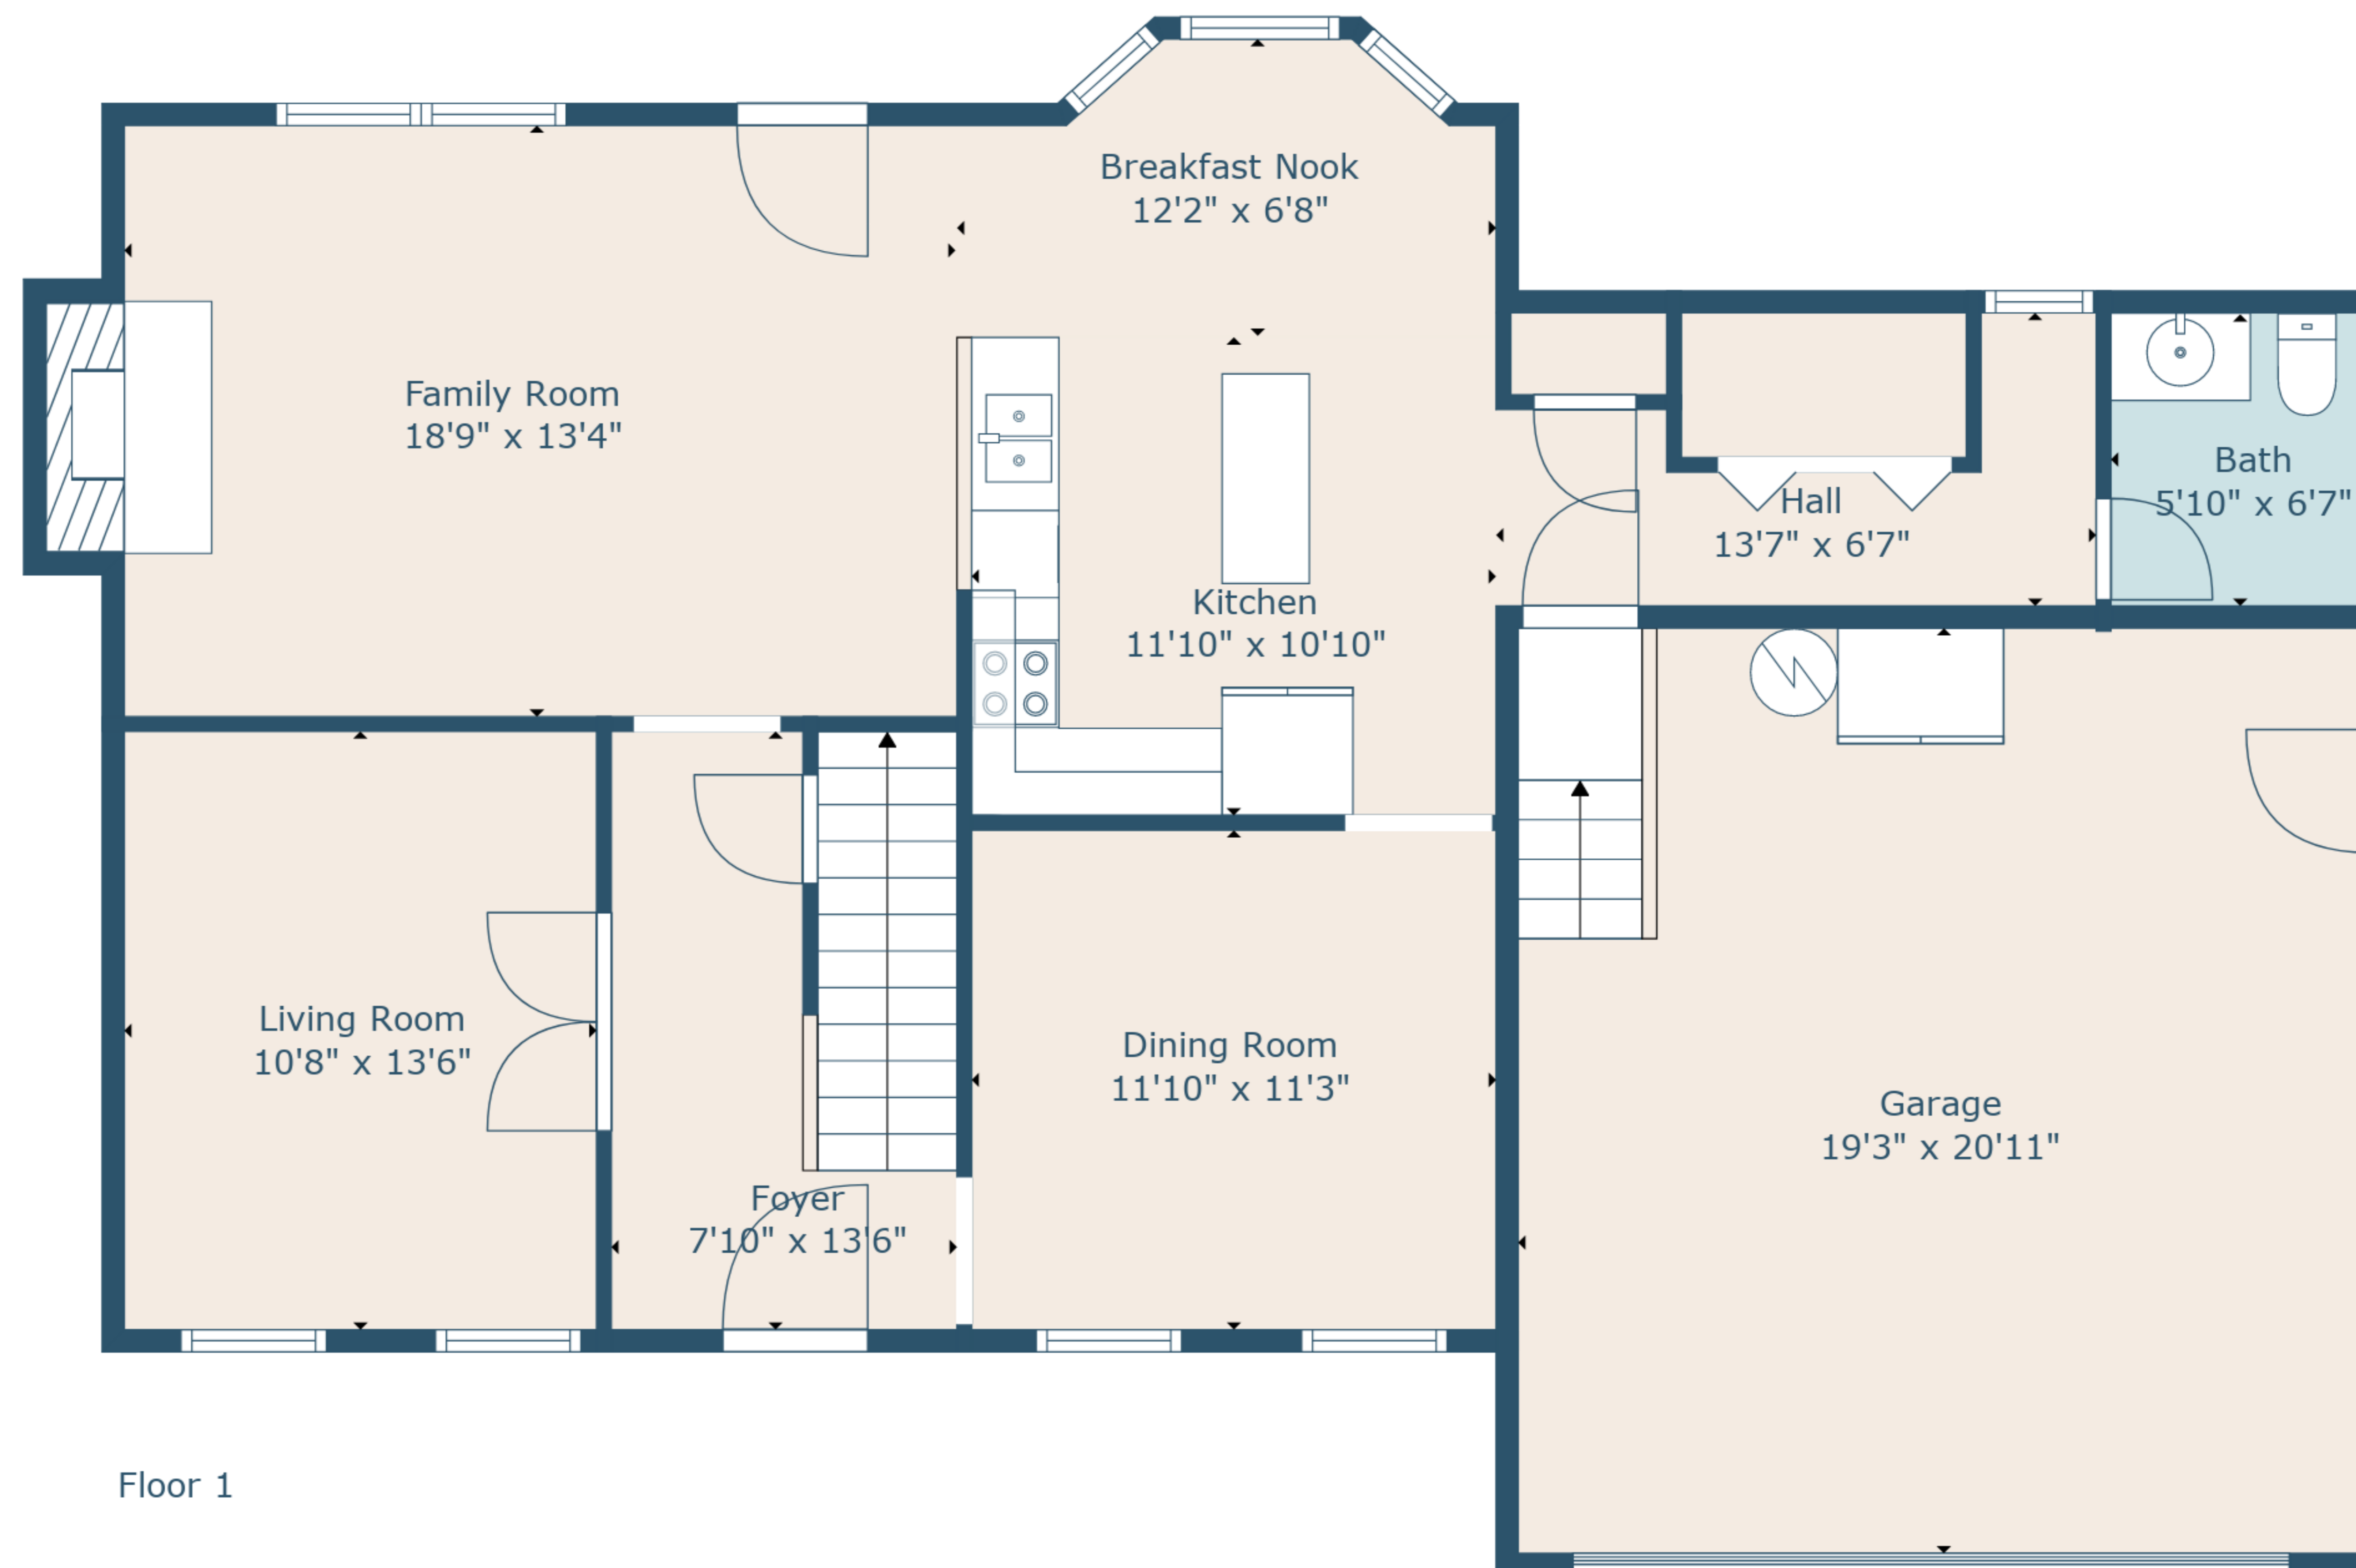

**TOTAL: 2203 sq. ft**  
 FLOOR 1: 990 sq. ft, FLOOR 2: 1213 sq. ft  
 EXCLUDED AREAS: GARAGE: 401 sq. ft, FIREPLACE: 12 sq. ft

**TOTAL: 2203 sq. ft**

FLOOR 1: 990 sq. ft, FLOOR 2: 1213 sq. ft

EXCLUDED AREAS: GARAGE: 401 sq. ft, FIREPLACE: 12 sq. ft

Floor 2

Floor 1

**TOTAL: 2203 sq. ft**  
 FLOOR 1: 990 sq. ft, FLOOR 2: 1213 sq. ft  
 EXCLUDED AREAS: GARAGE: 401 sq. ft, FIREPLACE: 12 sq. ft